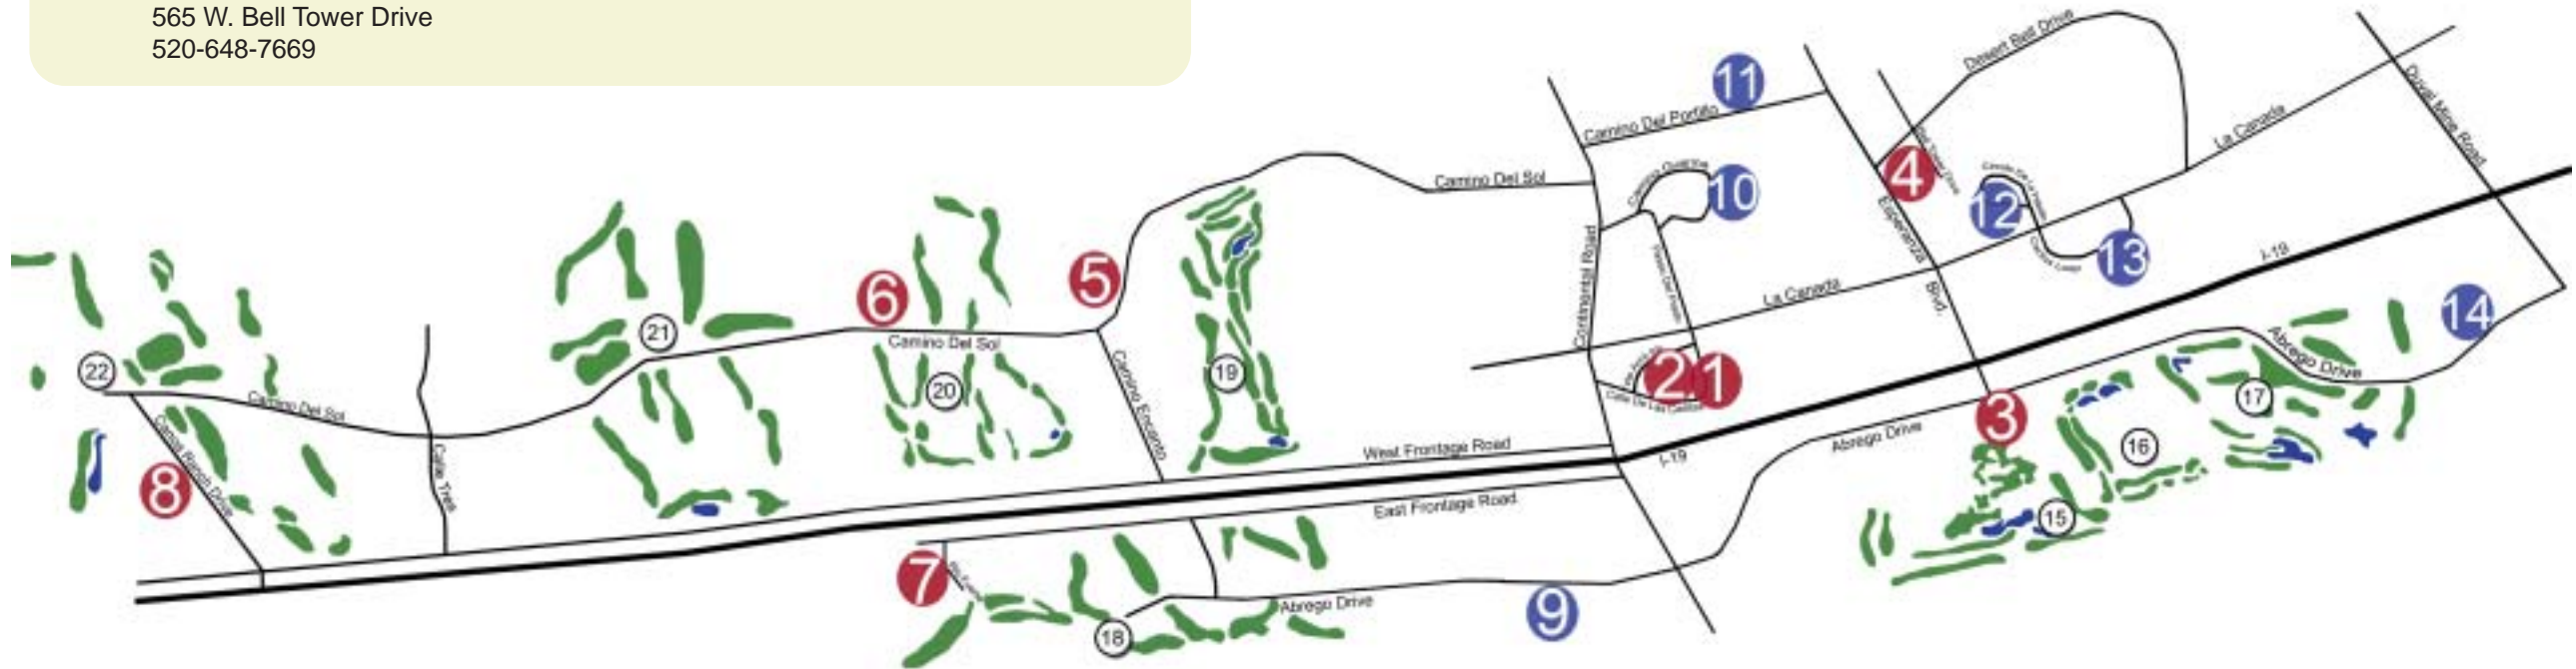

Major Centers ●

- | | |
|---|---|
| <p>1. Member Services Center
1070 S. Calle De Las Casitas
520-625-3440</p> <p>2. West Social Center
1111 Via Arco Iris
520-625-0288</p> <p>3. East Social Center
7 S. Abrego Drive
520-625-4641</p> <p>4. Las Campanas
565 W. Bell Tower Drive
520-648-7669</p> | <p>5. Desert Hills
2980 S. Camino Del Sol
520-625-5221</p> <p>6. Canoa Hills
3660 S. Camino Del Sol
520-625-6200</p> <p>7. Santa Rita Springs
921 W. Rio Fuerte
520-393-0360</p> <p>8. Future Site of Canoa Ranch</p> |
|---|---|

Satellite Centers ●

- | | |
|---|--|
| <p>9. Abrego South
1655 S. Abrego Drive</p> <p>10. Continental Vistas
906 W. Camino Guarina</p> <p>11. Madera Vista
440 S. Camino Del Portillo</p> | <p>12. Casa Paloma I
400 N. Circulo Del Paladin</p> <p>13. Casa Paloma II
330 Calle Del Banderolas</p> <p>14. Abrego North
1601 N. Abrego Drive</p> |
|---|--|

Click numbers 1 thru 14 on the map for detailed information.

Green Valley Area Golf Courses* ○

- | | |
|--|---|
| <p>15. Tortuga Public Golf Course</p> <p>16. Haven Public Golf Course</p> <p>17. Country Club of Green Valley Private Golf Course</p> <p>18. Torres Blancas Public Golf Course</p> | <p>19. Desert Hills Private Golf Course</p> <p>20. Canoa Hills Public Golf Course</p> <p>21. San Ignacio Public Golf Course</p> <p>22. Canoa Ranch Public Golf Course</p> |
|--|---|

Closed from 11:30am to 12:30pm are:

Canoa Hills Social Center, Las Campanas and West Social Center

Closed from 12:30pm to 1:30pm are:

East Social Center, Desert Hills Social Center and Santa Rita Springs