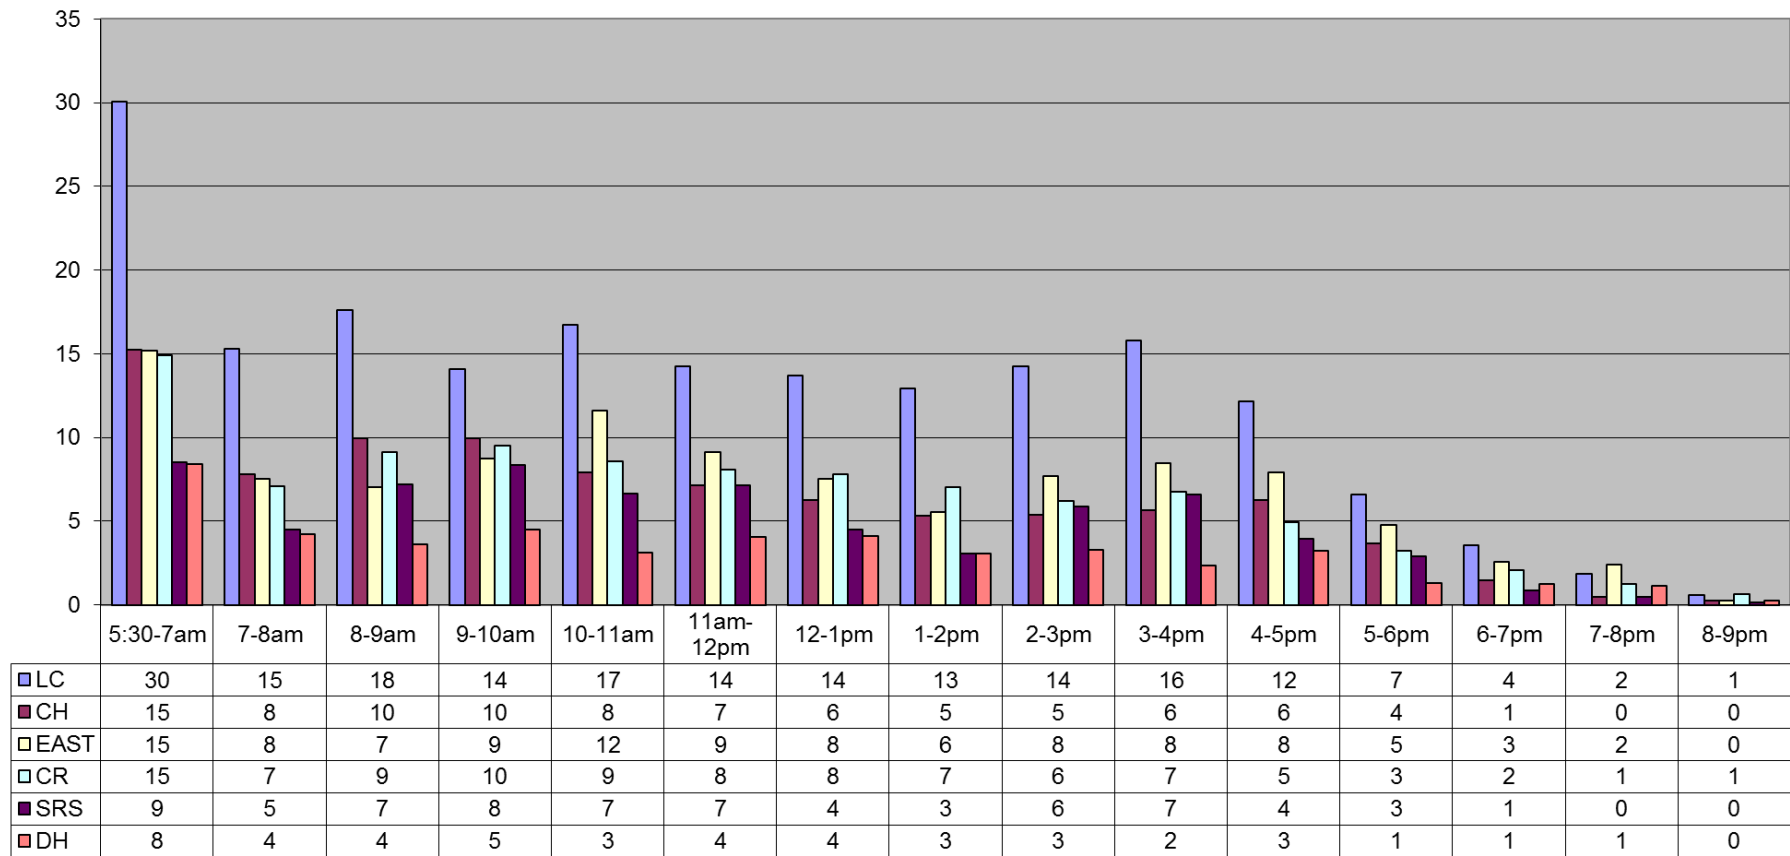

December 2015 Fitness Room Use By Hour

Average - All Fitness by: Hr	92	46	54	55	55	50	44	37	43	46	38	22	12	8	2
Visits	LC	CH	EAST	CR	SRS	DH	Total (All CTRS)								
Tot Month	5871	2872	3295	3011	2192	1483	18724								
v Per Day	189.4	92.6	106.3	97.1	70.7	47.8	604.0								
Av Hr	12.2	6.0	6.9	6.3	4.6	3.1	39.0								