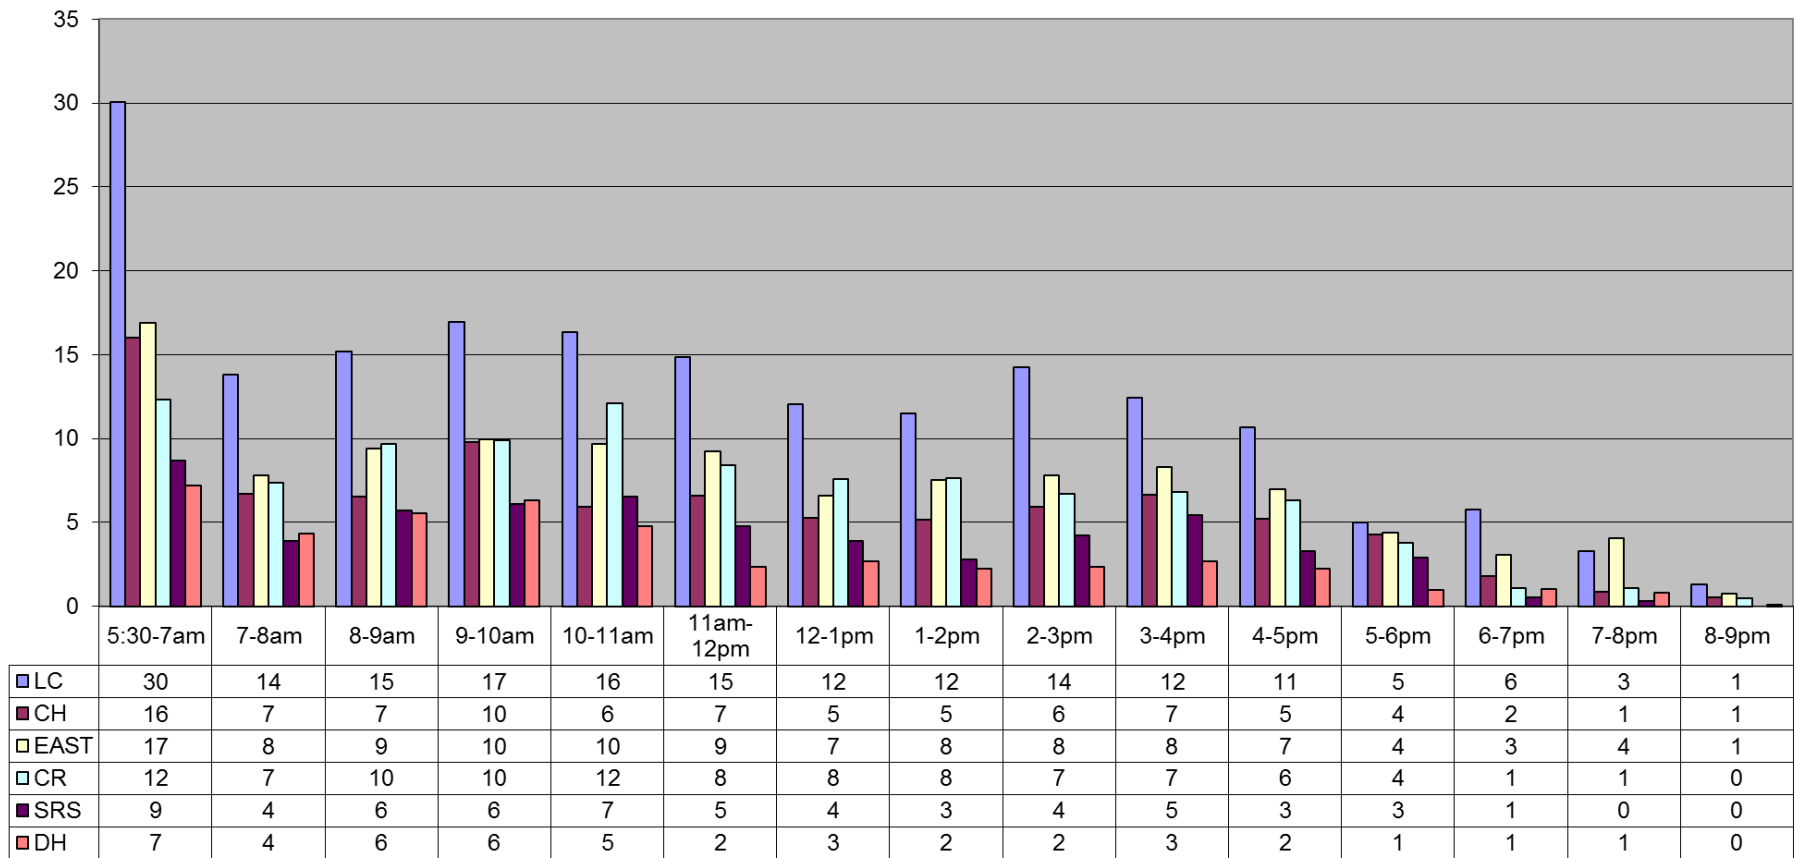

December 2016 Fitness Room Use By Hour

Average - All Fitness by: Hr	91	44	52	59	55	46	38	37	41	42	35	21	13	10	3
Visits	LC	CH	EAST	CR	SRS	DH	Total (All CTRS)								
Tot Month	5687	2703	3478	3135	1830	1409	18242								
v Per Day	183.5	87.2	112.2	101.1	59.0	45.5	588.5								
Av Hr	11.8	5.6	7.2	6.5	3.8	2.9	38.0								