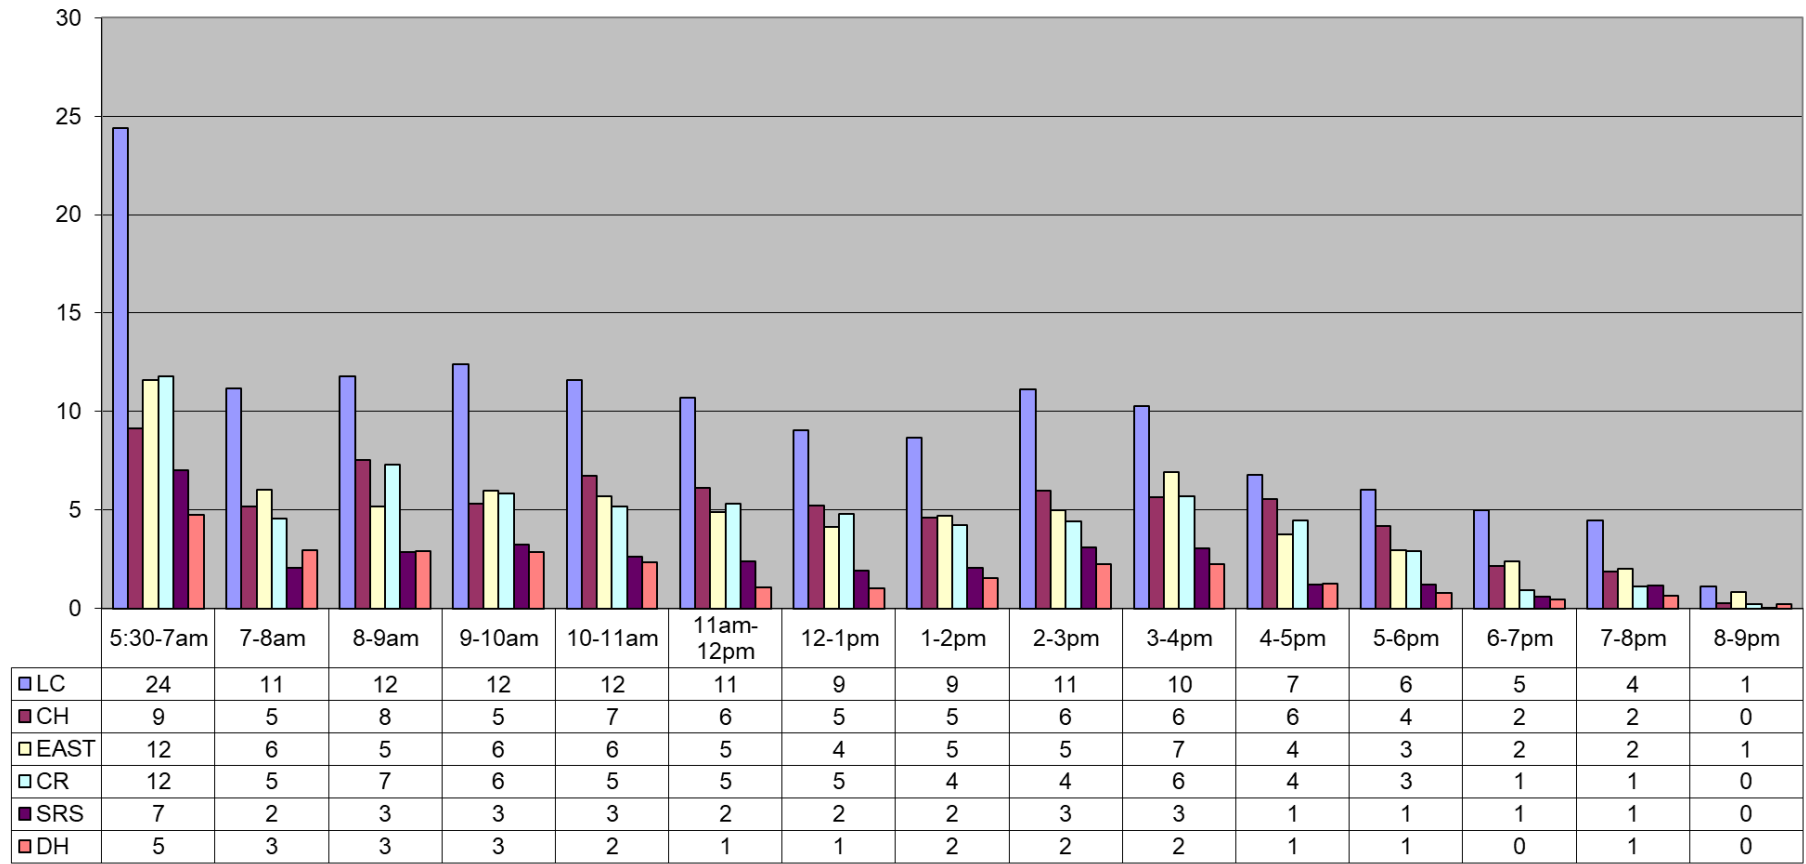

July 2017 Fitness Room Use By Hour

Average - All Fitness by: Hr	69	32	38	36	34	30	26	26	32	34	23	18	11	11	3
Visits	LC	CH	EAST	CR	SRS	DH	Total (All CTRS)								
Tot Month	4482	2340	2230	2129	1069	845	13095								
v Per Day	144.6	75.5	71.9	68.7	34.5	27.3	422.4								
Av Hr	9.3	4.9	4.6	4.4	2.2	1.8	27.3								