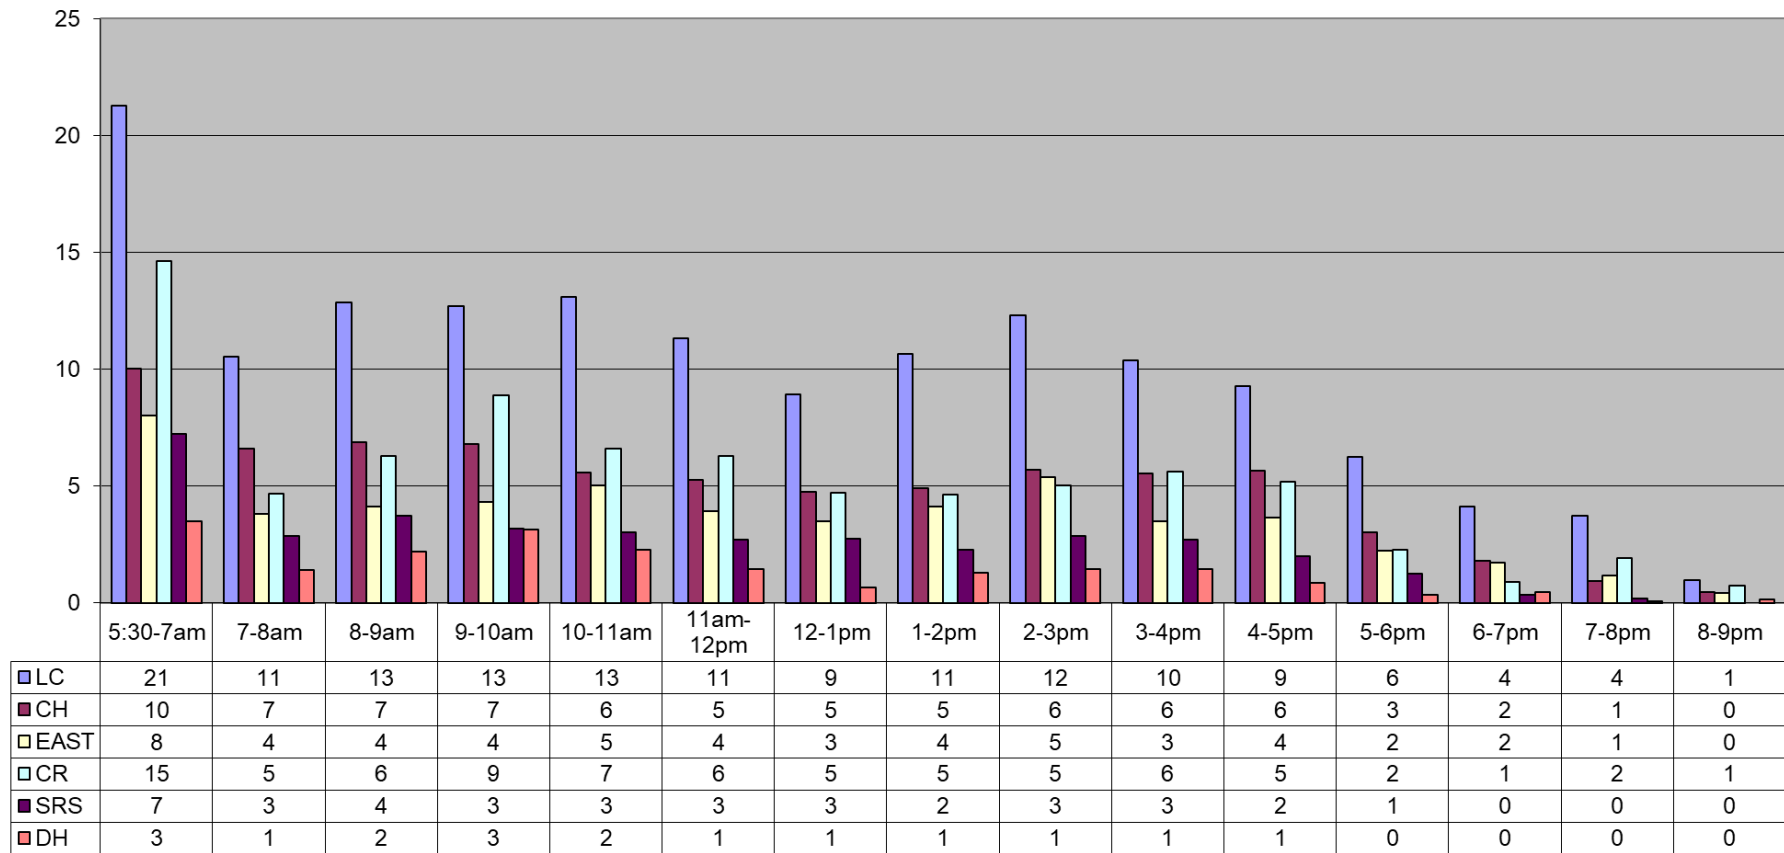

### July 2018 Fitness Room Use By Hour

Average - All Fitness by: Hr	65	30	36	39	36	31	25	28	33	29	27	15	9	8	3
Visits	LC	CH	EAST	CR	SRS	DH	Total (All CTRS)								
Tot Month	4598	2287	1698	2425	1147	635	12790								
v Per Day	148.3	73.8	54.8	78.2	37.0	20.5	412.6								
Av Hr	9.6	4.8	3.5	5.0	2.4	1.3	26.6								