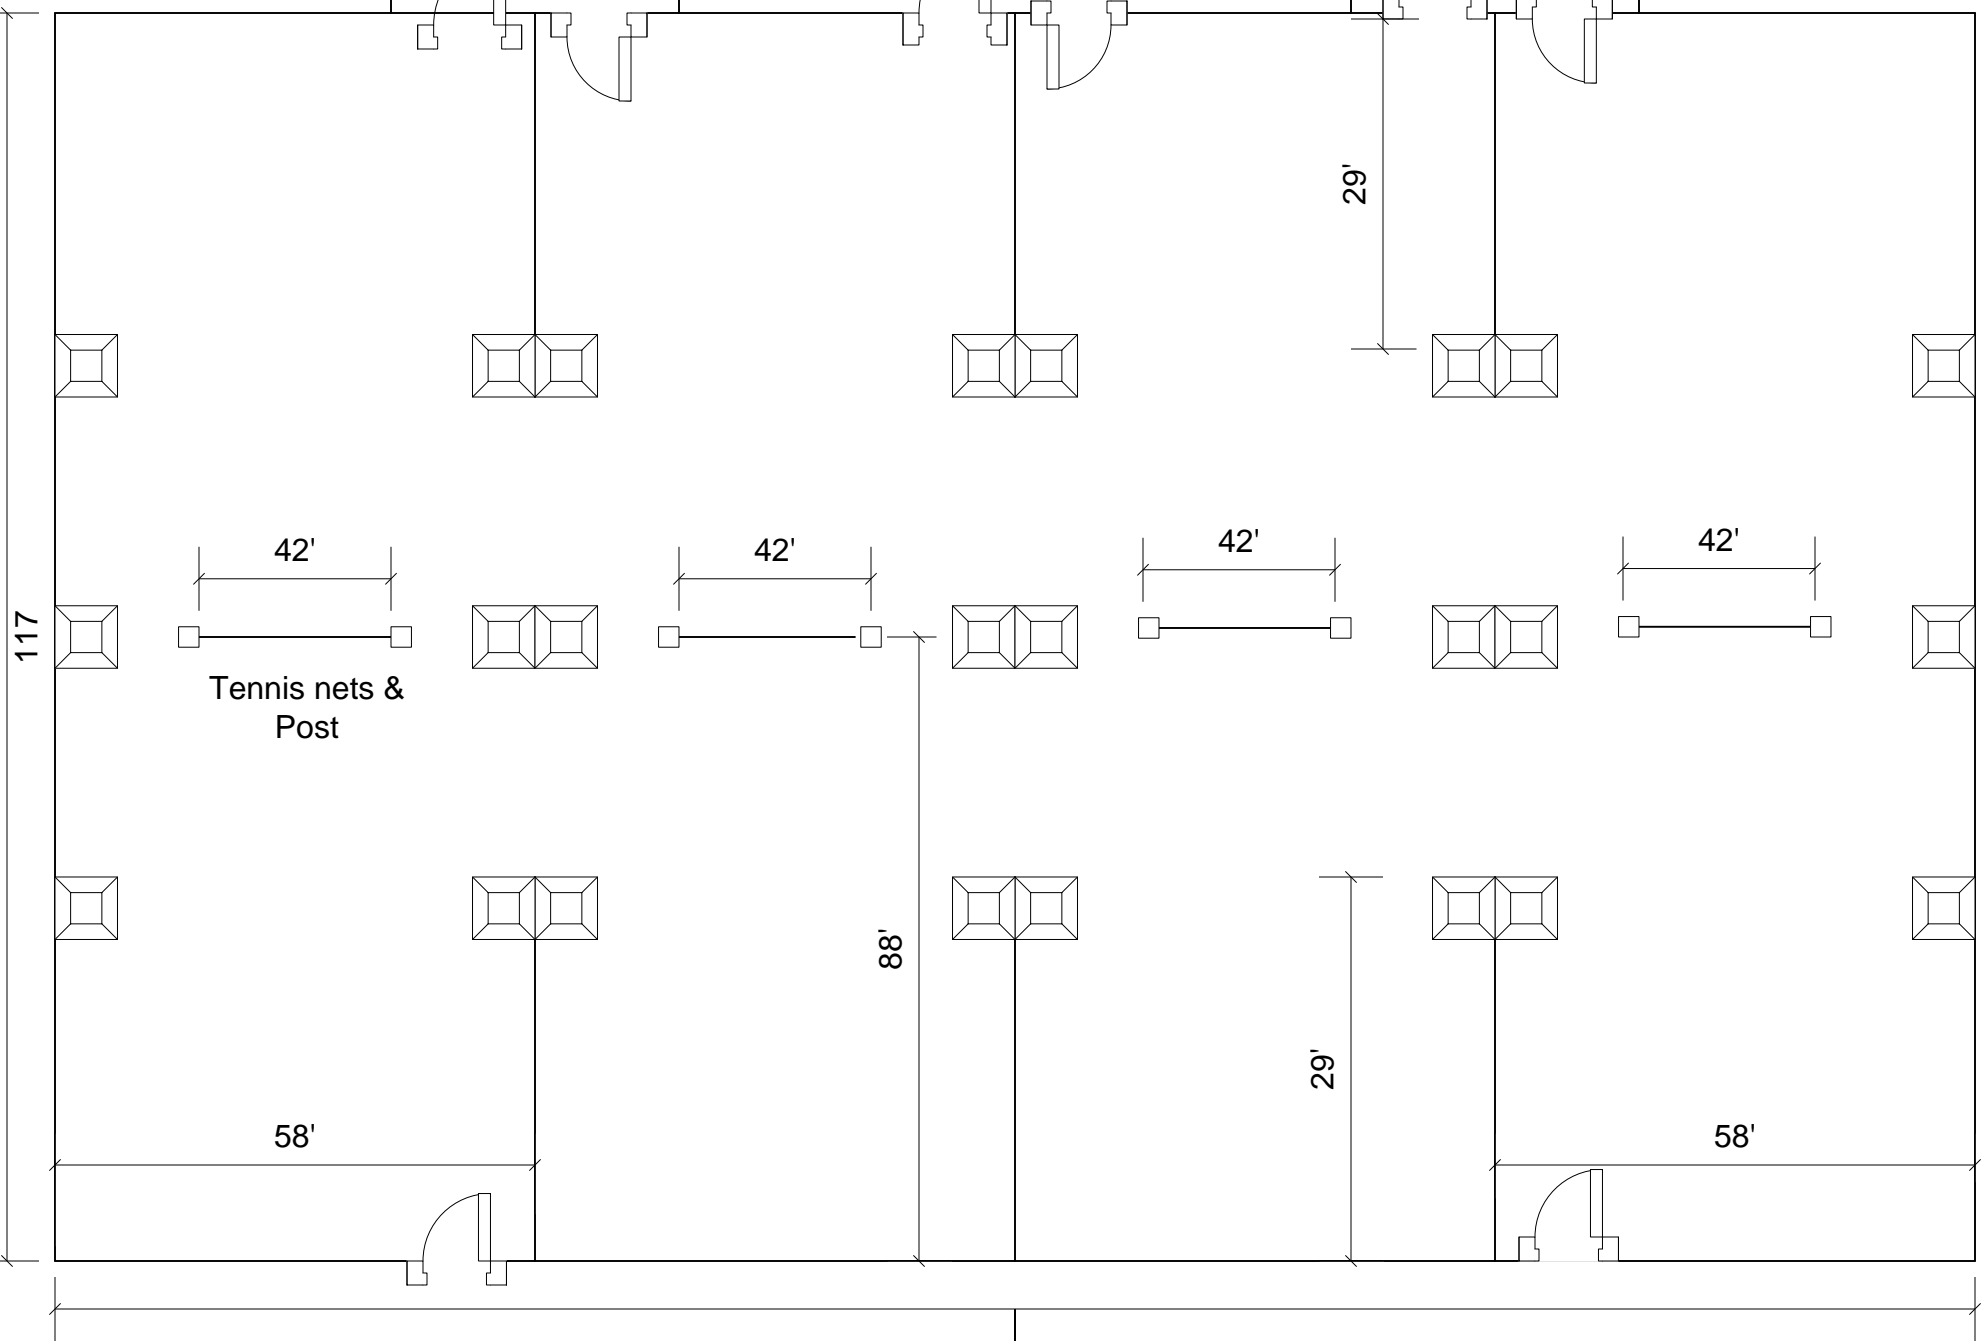

Desert Hills Tennis Courts
2980 S Camino Del Sol Green Valley AZ

Handicap ramp

Handicap ramp

117

42'

42'

42'

42'

Tennis nets &
Post

88'

29'

58'

58'

237

= Pole Lights

- 1. All Fencing will be 10'
- 2. Doors will be 5' ea

Handicap ramps are 19 x 10 each
and should match new level