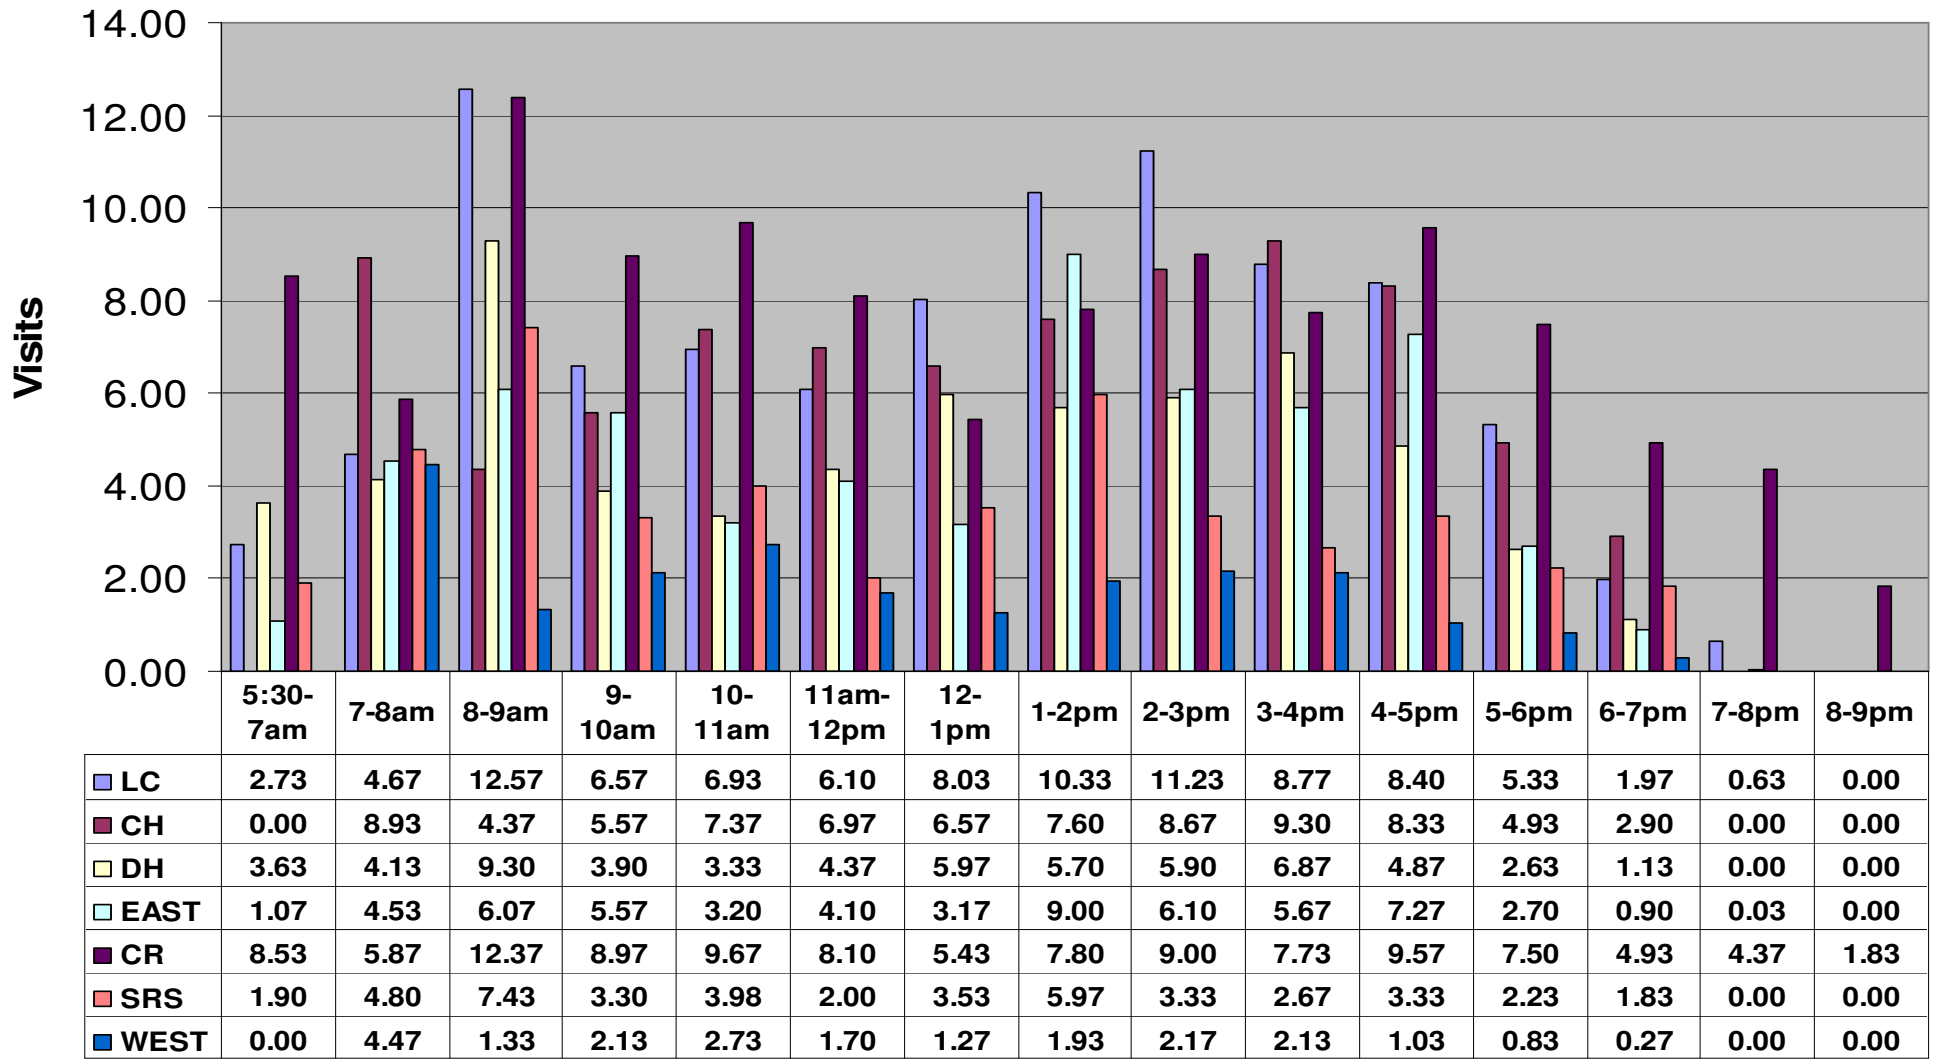

January 2010 - Pool Use by Hour - Major Centers

Hours

	LC	CH	DH	EAST	CR	SRS	WEST
Total Visits	2828	2445	1852	1781	3350	1389	660
Avg Daily	94	82	62	59	112	46	22
Avg Hourly	6.08	5.26	3.98	3.98	7.20	2.99	1.42

Satellite Centers - January 2010 - Pool Use by Hour

Visits By Hour

	ABN	ABS	CP1	CP2	CV	MV
Total Visits	1244	946	1220	1464	1366	982
Avg Visits Per Day	41.47	31.53	40.67	48.80	45.53	32.73
Avg Visits Per Hour	2.76	2.10	2.71	3.25	3.04	2.18