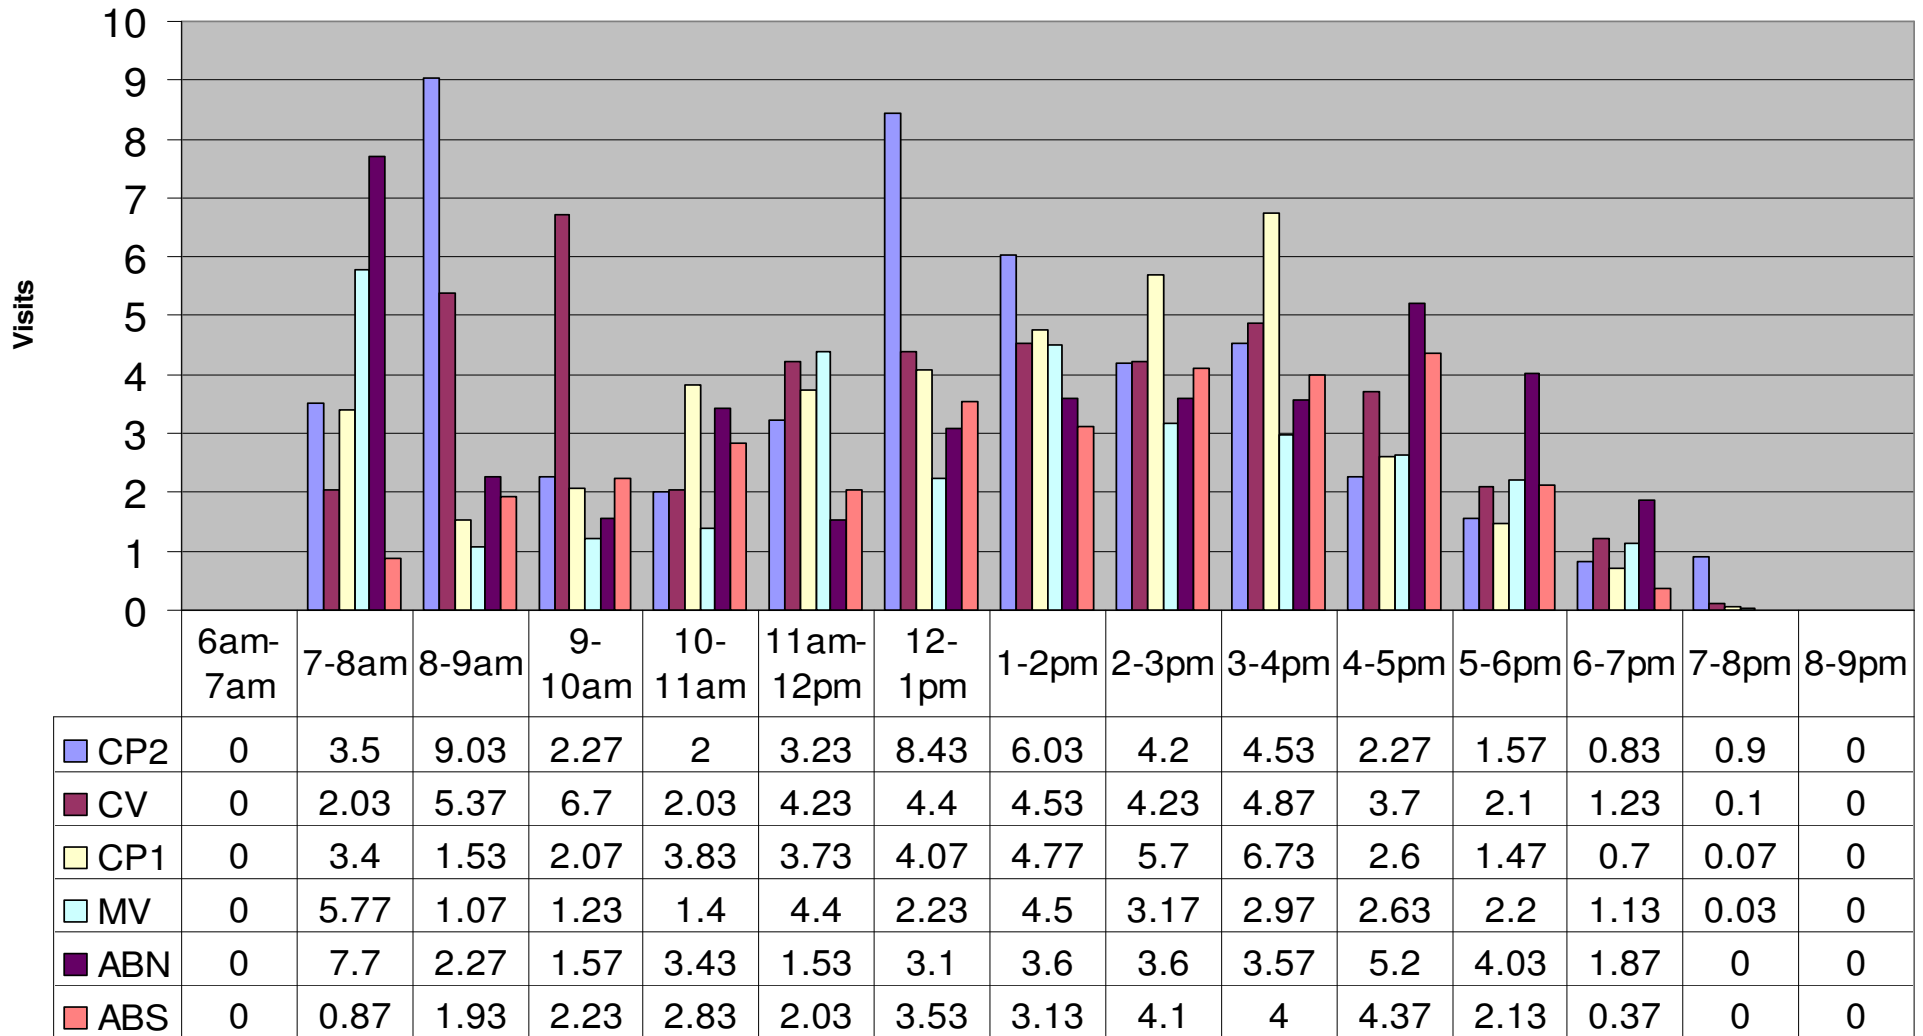

January 2010 - Pool Use by Hour - Major Centers

Hours

	LC	CH	DH	EAST	CR	SRS	WEST
Total Visits	2828	2445	1852	1781	3350	1389	660
Avg Daily	94	82	62	59	112	46	22
Avg Hourly	6.08	5.26	3.98	3.98	7.20	2.99	1.42

Satellite Centers - January 2010 - Pool Use by Hour

Visits By Hour

	ABN	ABS	CP1	CP2	CV	MV
Total Visits	1244	946	1220	1464	1366	982
Avg Visits Per Day	41.47	31.53	40.67	48.80	45.53	32.73
Avg Visits Per Hour	2.76	2.10	2.71	3.25	3.04	2.18