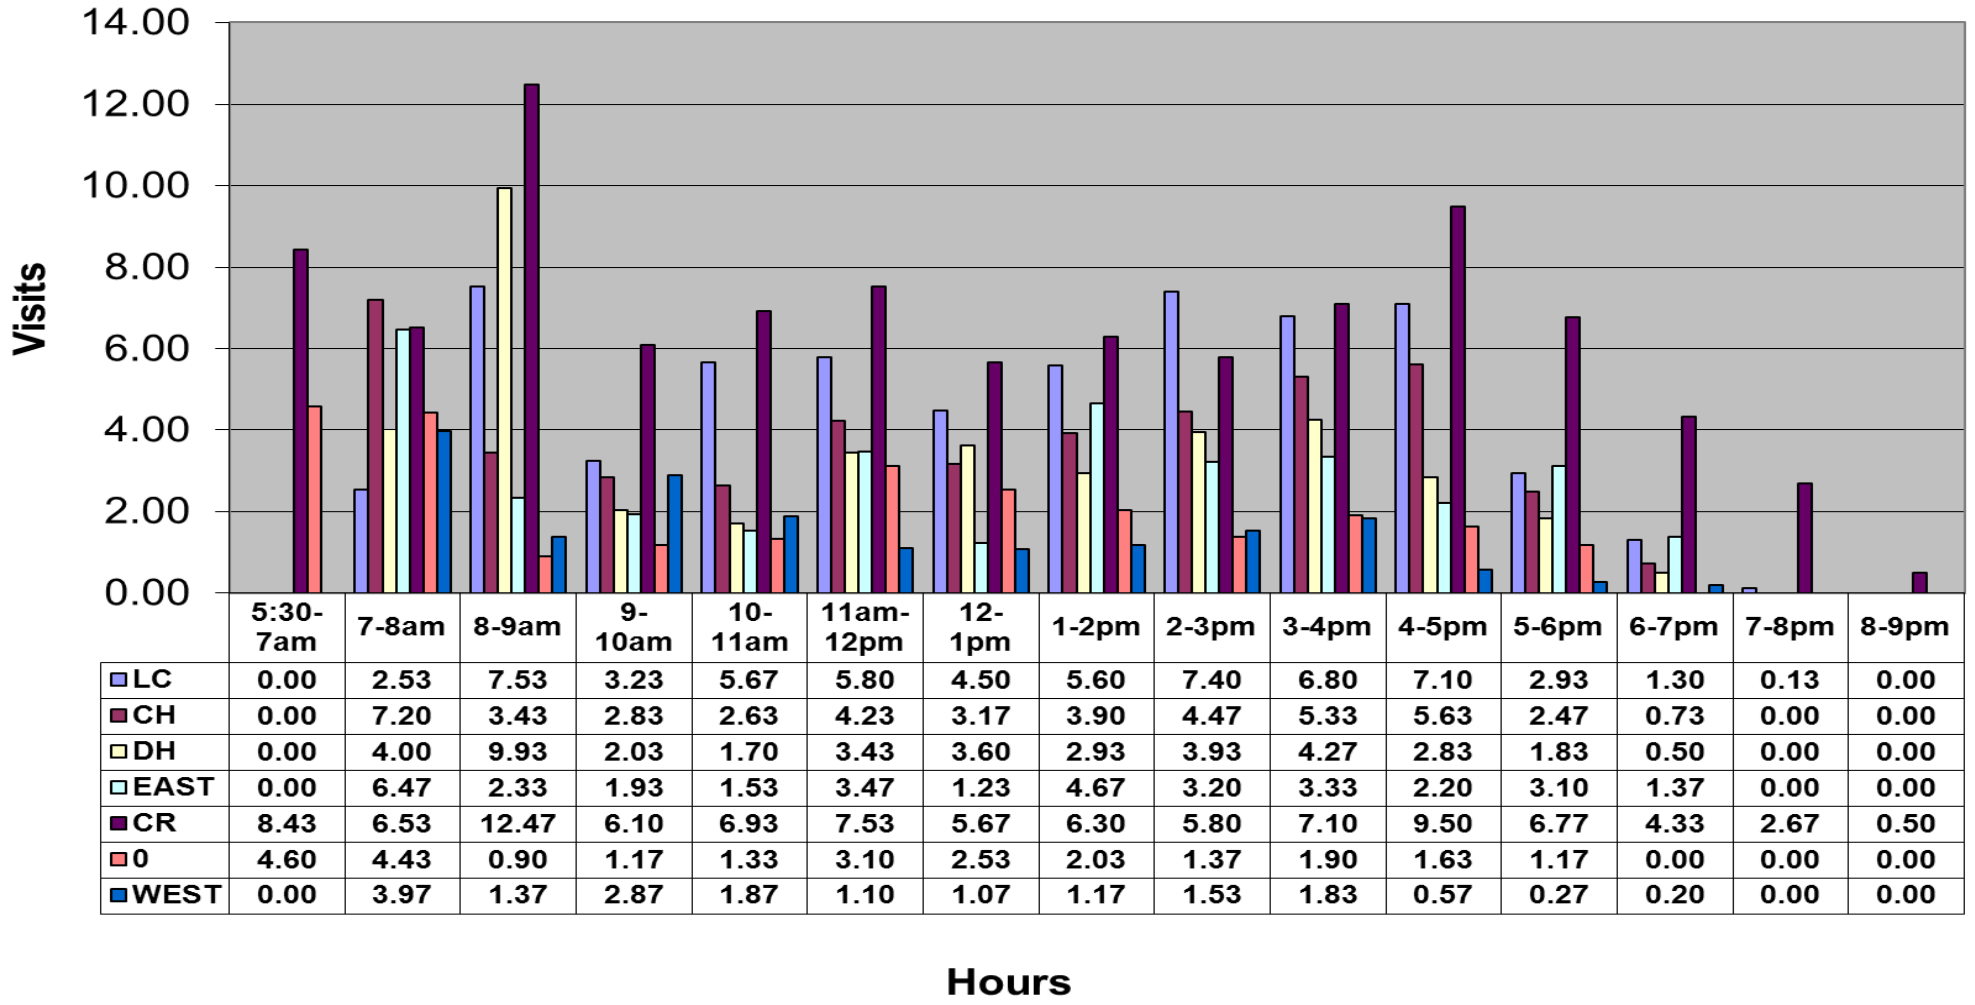

December 2011 - Pool Use by Hour - Major Centers

Please note: Center Pools are open from 7 am – 7 pm during winter hours with the exclusion of Canoa Ranch Pool.

	LC	CH	DH	EAST	CR	SRS	WEST
Total Visits	1816	1381	1230	1045	2899	787	533
Avg Daily	61	46	41	35	97	26	18
Avg Hourly	3.91	2.97	2.65	2.25	6.23	1.69	1.15

Satellite Centers - December 2011- Pool Use by Hour

	6am-7am	7-8am	8-9am	9-10am	10-11am	11am-12pm	12-1pm	1-2pm	2-3pm	3-4pm	4-5pm	5-6pm	6-7pm	7-8pm	8-9pm
CP2	0	0.63	3.23	0.43	0.73	1.37	4.97	4.53	2.77	1.8	1.9	0.83	0.37	0	0
CV	0	0.97	3.4	4.17	1.1	1.6	1.13	1.5	2.1	1.13	1.57	0.77	0.47	0.07	0
CP1	0	0.9	1.23	1.63	1.57	2.83	1.93	2.33	4.9	3.5	1.87	0.77	0.87	0.2	0
MV	0	4.8	0.17	0.4	0.33	2.03	0.87	2.03	1.77	1.27	2.47	2.13	0.4	0	0
ABN	0	4.7	1.27	1.67	1.23	2.37	1.13	2.3	2.87	2.5	3.23	1.47	0.5	0.03	0
ABS	0	1.37	1.73	1.27	1.13	2	1.23	1.6	1.6	1.4	1.5	1	0.17	0	0

Visits By Hour

	ABN	ABS	CP1	CP2	CV	MV
Total Visits	758	480	736	707	599	560
Avg Visits Per Day	25.27	16.00	24.53	23.57	19.97	18.67
Avg Visits Per Hour	1.68	1.07	1.64	1.57	1.33	1.24