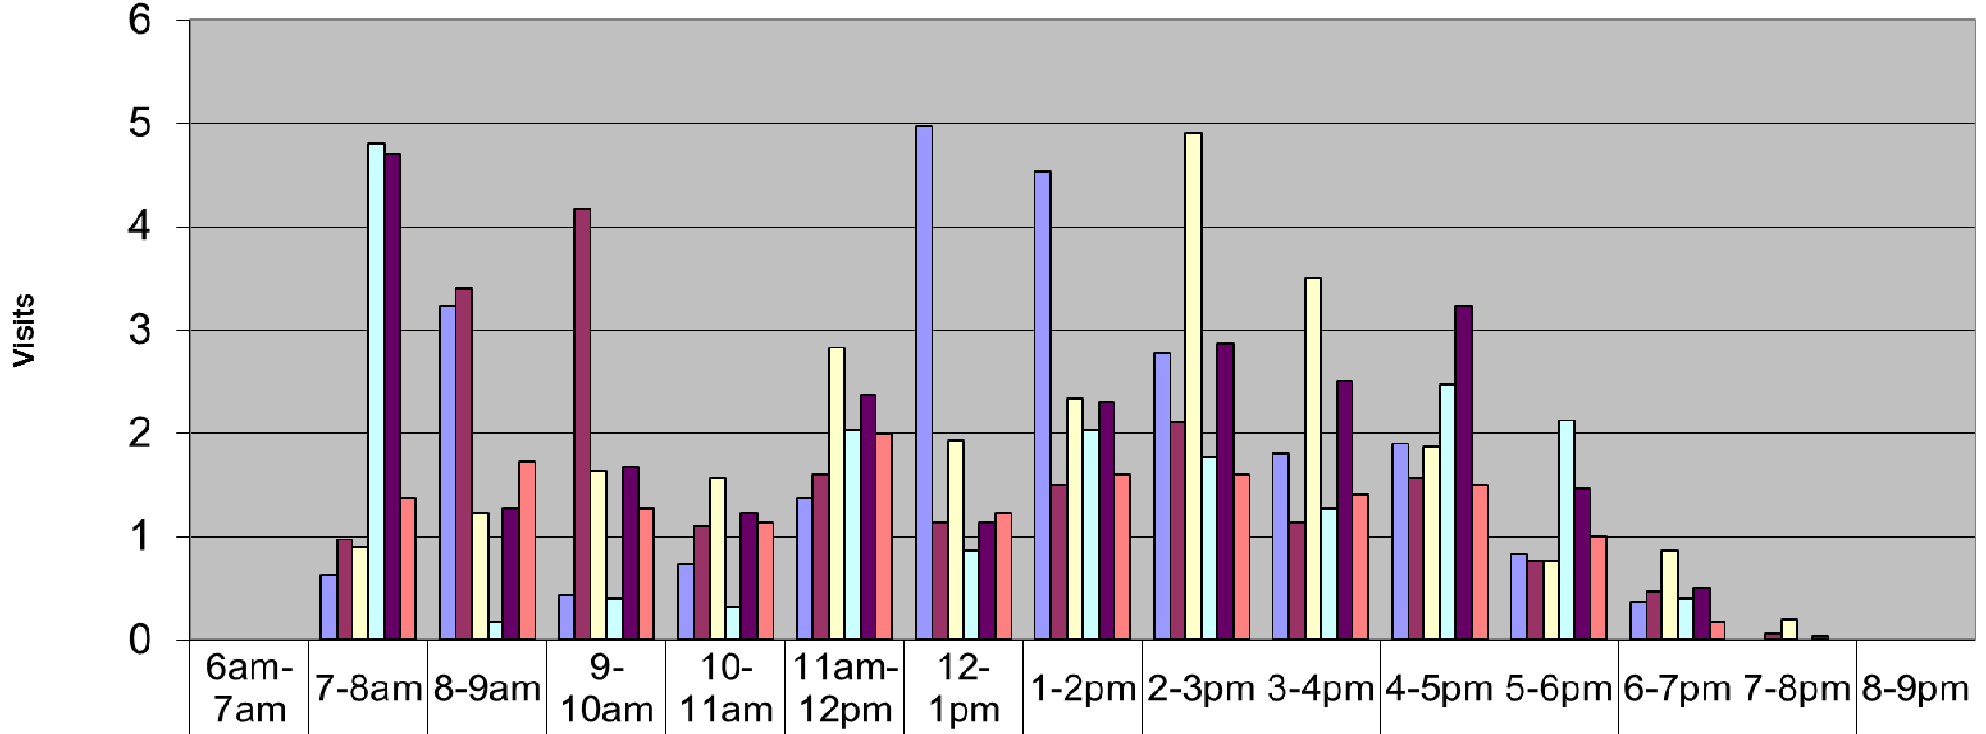

December 2011 - Pool Use by Hour - Major Centers

Please note: Center Pools are open from 7 am – 7 pm during winter hours with the exclusion of Canoa Ranch Pool.

	LC	CH	DH	EAST	CR	SRS	WEST
Total Visits	1816	1381	1230	1045	2899	787	533
Avg Daily	61	46	41	35	97	26	18
Avg Hourly	3.91	2.97	2.65	2.25	6.23	1.69	1.15

Satellite Centers - December 2011- Pool Use by Hour

	6am-7am	7-8am	8-9am	9-10am	10-11am	11am-12pm	12-1pm	1-2pm	2-3pm	3-4pm	4-5pm	5-6pm	6-7pm	7-8pm	8-9pm
CP2	0	0.63	3.23	0.43	0.73	1.37	4.97	4.53	2.77	1.8	1.9	0.83	0.37	0	0
CV	0	0.97	3.4	4.17	1.1	1.6	1.13	1.5	2.1	1.13	1.57	0.77	0.47	0.07	0
CP1	0	0.9	1.23	1.63	1.57	2.83	1.93	2.33	4.9	3.5	1.87	0.77	0.87	0.2	0
MV	0	4.8	0.17	0.4	0.33	2.03	0.87	2.03	1.77	1.27	2.47	2.13	0.4	0	0
ABN	0	4.7	1.27	1.67	1.23	2.37	1.13	2.3	2.87	2.5	3.23	1.47	0.5	0.03	0
ABS	0	1.37	1.73	1.27	1.13	2	1.23	1.6	1.6	1.4	1.5	1	0.17	0	0

Visits By Hour

	ABN	ABS	CP1	CP2	CV	MV
Total Visits	758	480	736	707	599	560
Avg Visits Per Day	25.27	16.00	24.53	23.57	19.97	18.67
Avg Visits Per Hour	1.68	1.07	1.64	1.57	1.33	1.24