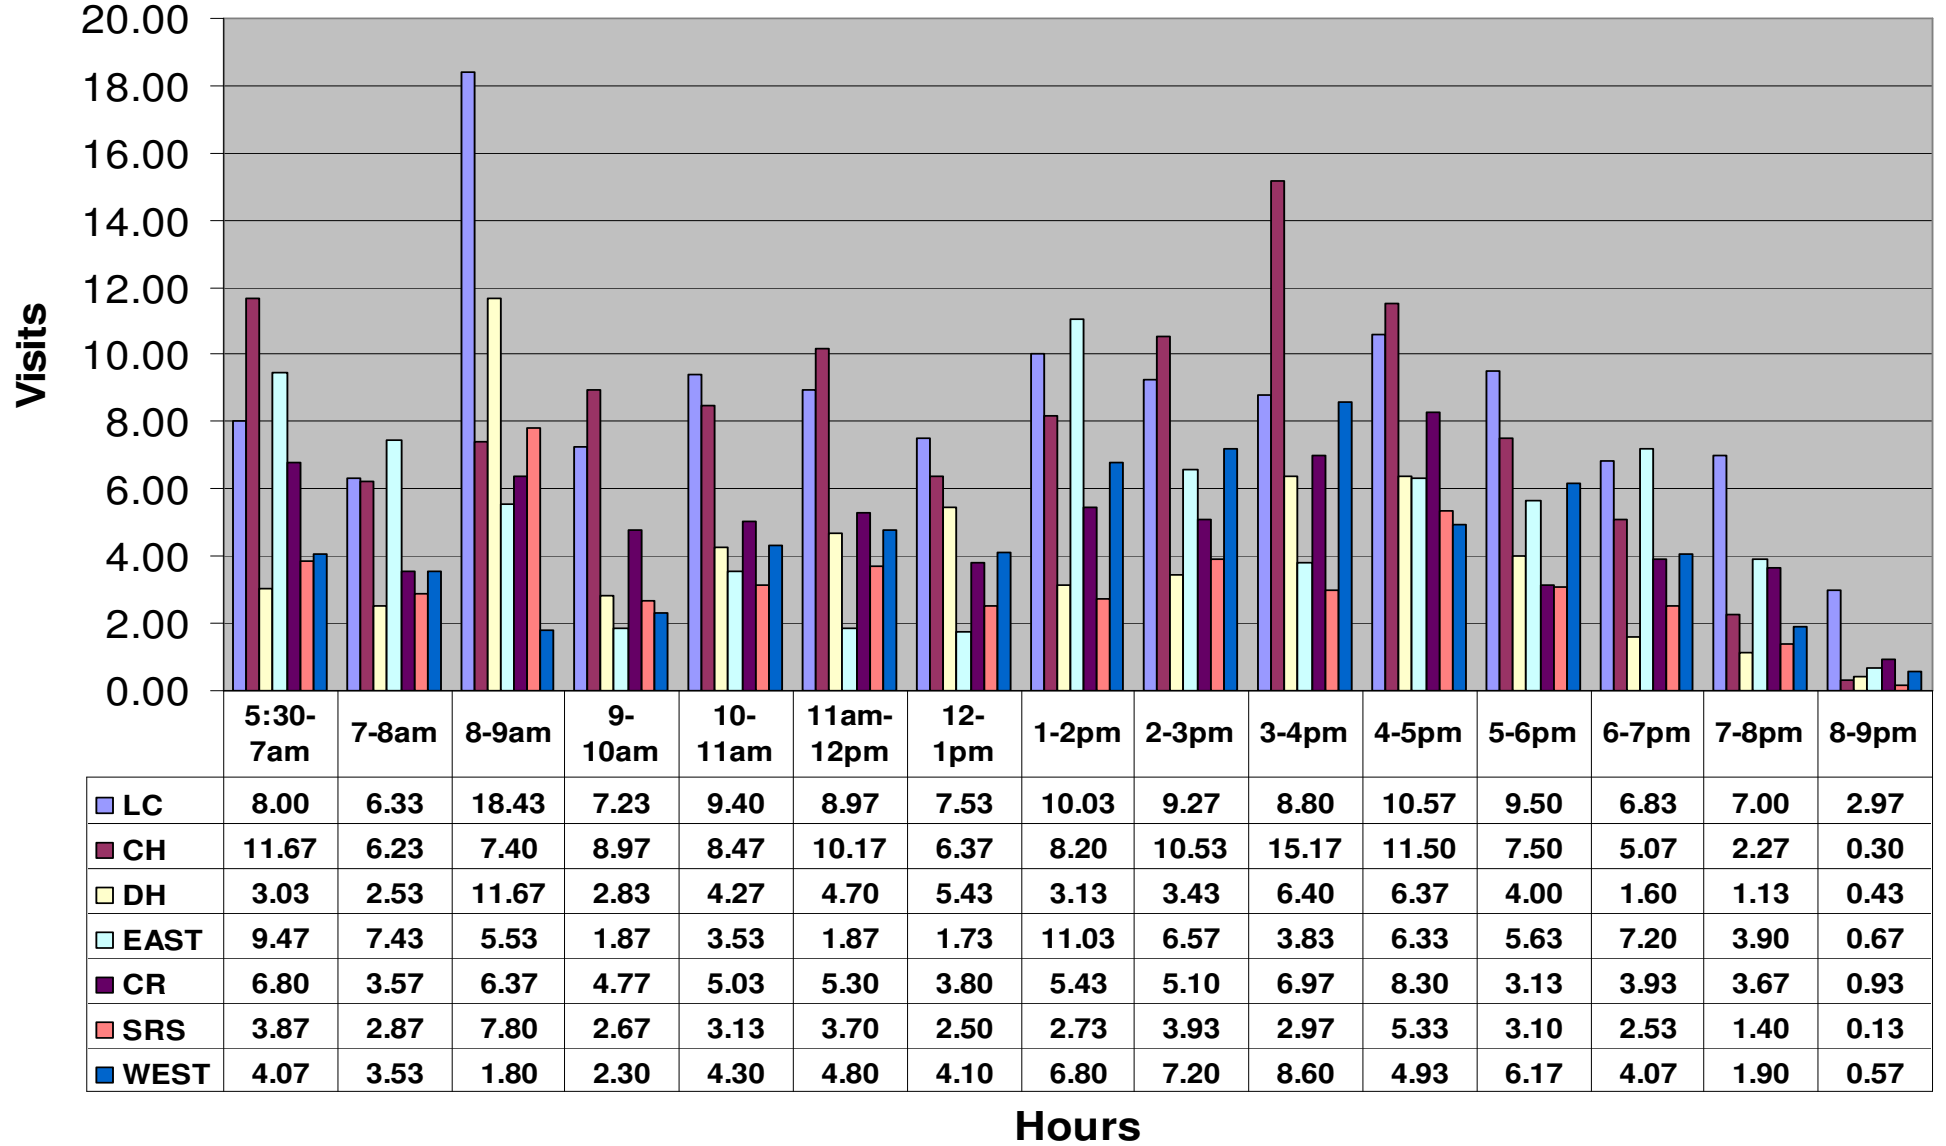

Satellite Centers - June 2010 - Pool Use by Hour

Visits By Hour

| | ABN | ABS | CP1 | CP2 | CV | MV |
|----------------------------|-------|-------|-------|-------|-------|-------|
| Total Visits | 1762 | 645 | 1389 | 1514 | 1476 | 1087 |
| Avg Visits Per Day | 58.73 | 21.50 | 46.30 | 50.47 | 49.20 | 36.23 |
| Avg Visits Per Hour | 3.92 | 1.43 | 3.09 | 3.36 | 3.28 | 2.42 |

June 2010 - Pool Use by Hour - Major Centers

| | LC | CH | DH | EAST | CR | SRS | WEST |
|--------------|------|------|------|------|------|------|------|
| Total Visits | 3926 | 3594 | 1829 | 2298 | 2194 | 1460 | 1954 |
| Avg Daily | 131 | 120 | 61 | 77 | 73 | 49 | 65 |
| Avg Hourly | 8.44 | 7.73 | 3.93 | 4.94 | 4.72 | 3.14 | 4.20 |