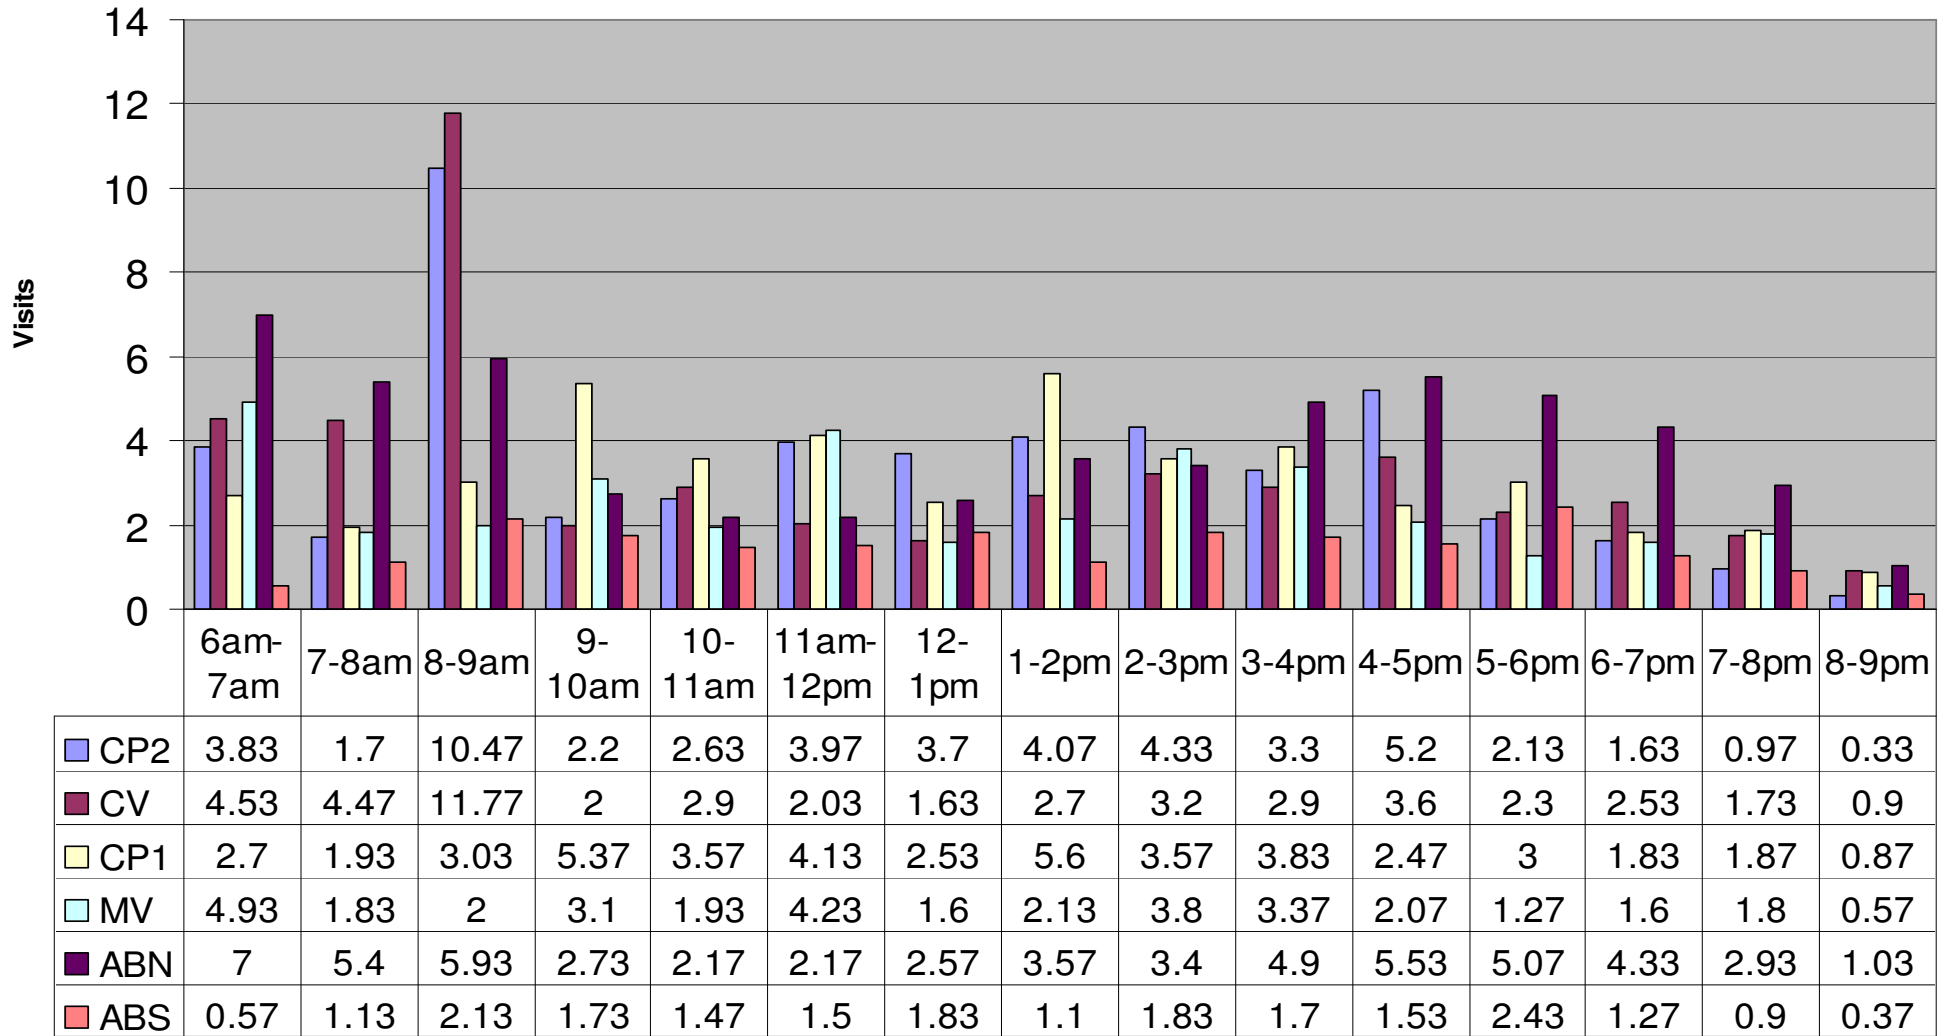

Satellite Centers - June 2010 - Pool Use by Hour

Visits By Hour

| | ABN | ABS | CP1 | CP2 | CV | MV |
|----------------------------|-------|-------|-------|-------|-------|-------|
| Total Visits | 1762 | 645 | 1389 | 1514 | 1476 | 1087 |
| Avg Visits Per Day | 58.73 | 21.50 | 46.30 | 50.47 | 49.20 | 36.23 |
| Avg Visits Per Hour | 3.92 | 1.43 | 3.09 | 3.36 | 3.28 | 2.42 |

June 2010 - Pool Use by Hour - Major Centers

| | LC | CH | DH | EAST | CR | SRS | WEST |
|--------------|------|------|------|------|------|------|------|
| Total Visits | 3926 | 3594 | 1829 | 2298 | 2194 | 1460 | 1954 |
| Avg Daily | 131 | 120 | 61 | 77 | 73 | 49 | 65 |
| Avg Hourly | 8.44 | 7.73 | 3.93 | 4.94 | 4.72 | 3.14 | 4.20 |