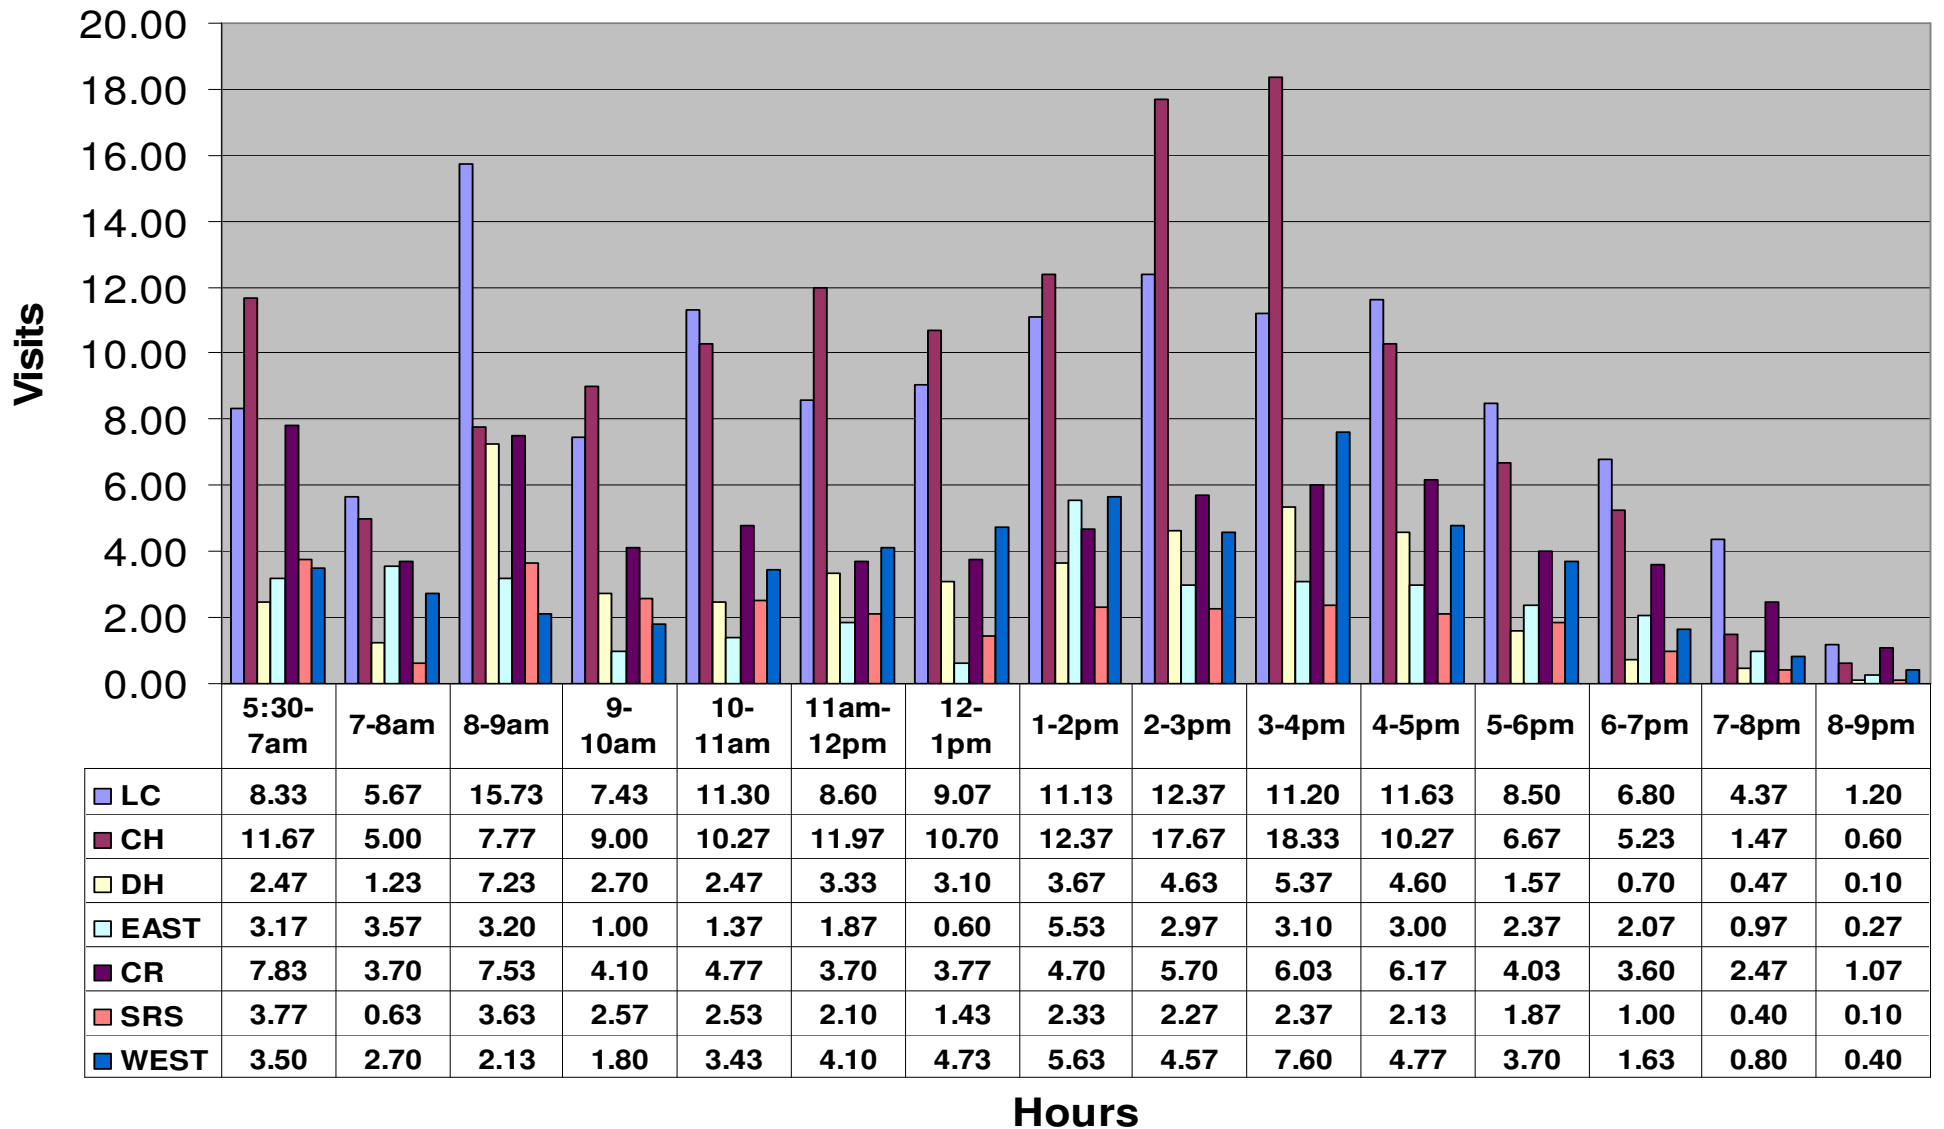

May 2010 - Pool Use by Hour - Major Centers

Note: Maintenance was performed during the month of May on several of the following centers!

| | LC | CH | DH | EAST | CR | SRS | WEST |
|--------------|------|------|------|------|------|------|------|
| Total Visits | 4000 | 4169 | 1309 | 1051 | 2075 | 874 | 1545 |
| Avg Daily | 133 | 139 | 44 | 35 | 69 | 29 | 52 |
| Avg Hourly | 8.60 | 8.97 | 2.82 | 2.26 | 4.46 | 1.88 | 3.32 |

Satellite Centers - May 2010 - Pool Use by Hour

Visits By Hour

Note: Madera Vista was closed on May 10th and reopened June 6th!

| | ABN | ABS | CP1 | CP2 | CV | MV |
|----------------------------|-------|-------|-------|-------|-------|-------|
| Total Visits | 1892 | 1466 | 1723 | 1620 | 1768 | 371 |
| Avg Visits Per Day | 63.07 | 48.87 | 57.43 | 54.00 | 58.93 | 12.37 |
| Avg Visits Per Hour | 4.20 | 3.26 | 3.83 | 3.60 | 3.93 | .82 |