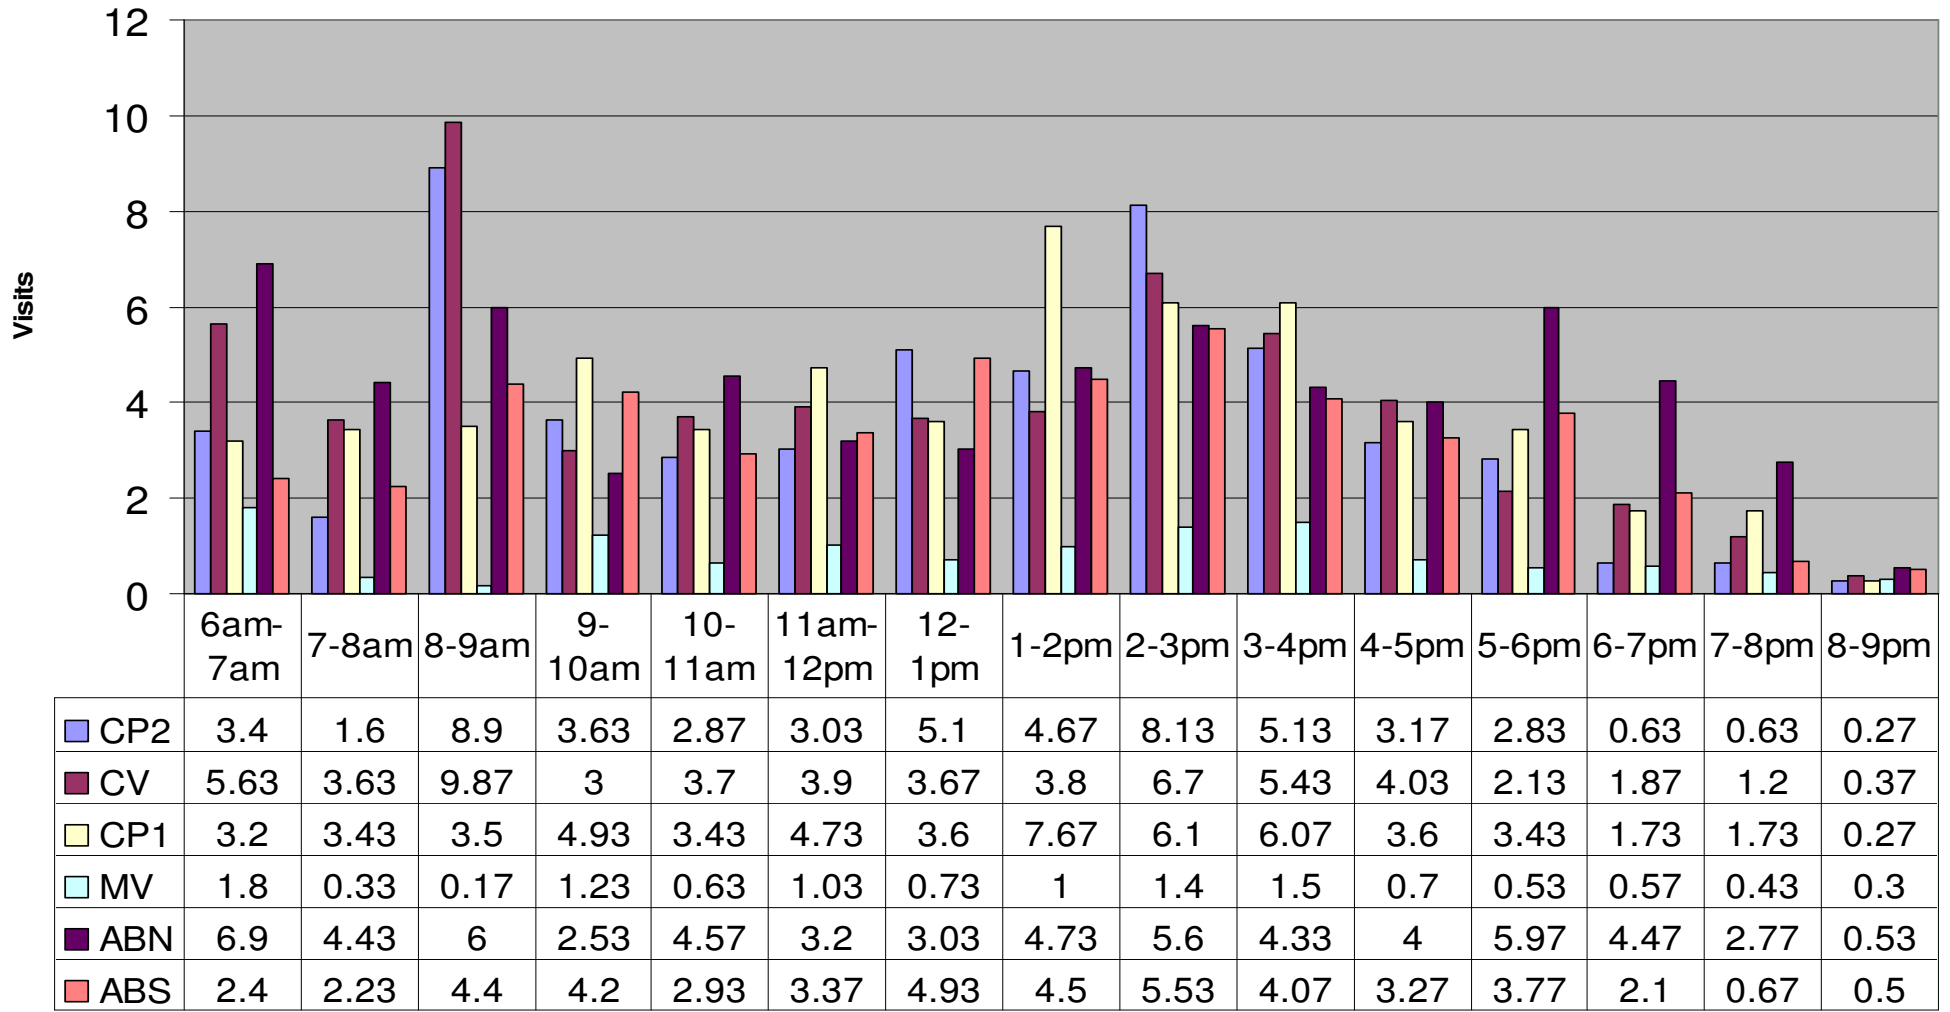

May 2010 - Pool Use by Hour - Major Centers

Note: Maintenance was performed during the month of May on several of the following centers!

| | LC | CH | DH | EAST | CR | SRS | WEST |
|--------------|------|------|------|------|------|------|------|
| Total Visits | 4000 | 4169 | 1309 | 1051 | 2075 | 874 | 1545 |
| Avg Daily | 133 | 139 | 44 | 35 | 69 | 29 | 52 |
| Avg Hourly | 8.60 | 8.97 | 2.82 | 2.26 | 4.46 | 1.88 | 3.32 |

Satellite Centers - May 2010 - Pool Use by Hour

Visits By Hour

Note: Madera Vista was closed on May 10th and reopened June 6th!

| | ABN | ABS | CP1 | CP2 | CV | MV |
|----------------------------|-------|-------|-------|-------|-------|-------|
| Total Visits | 1892 | 1466 | 1723 | 1620 | 1768 | 371 |
| Avg Visits Per Day | 63.07 | 48.87 | 57.43 | 54.00 | 58.93 | 12.37 |
| Avg Visits Per Hour | 4.20 | 3.26 | 3.83 | 3.60 | 3.93 | .82 |