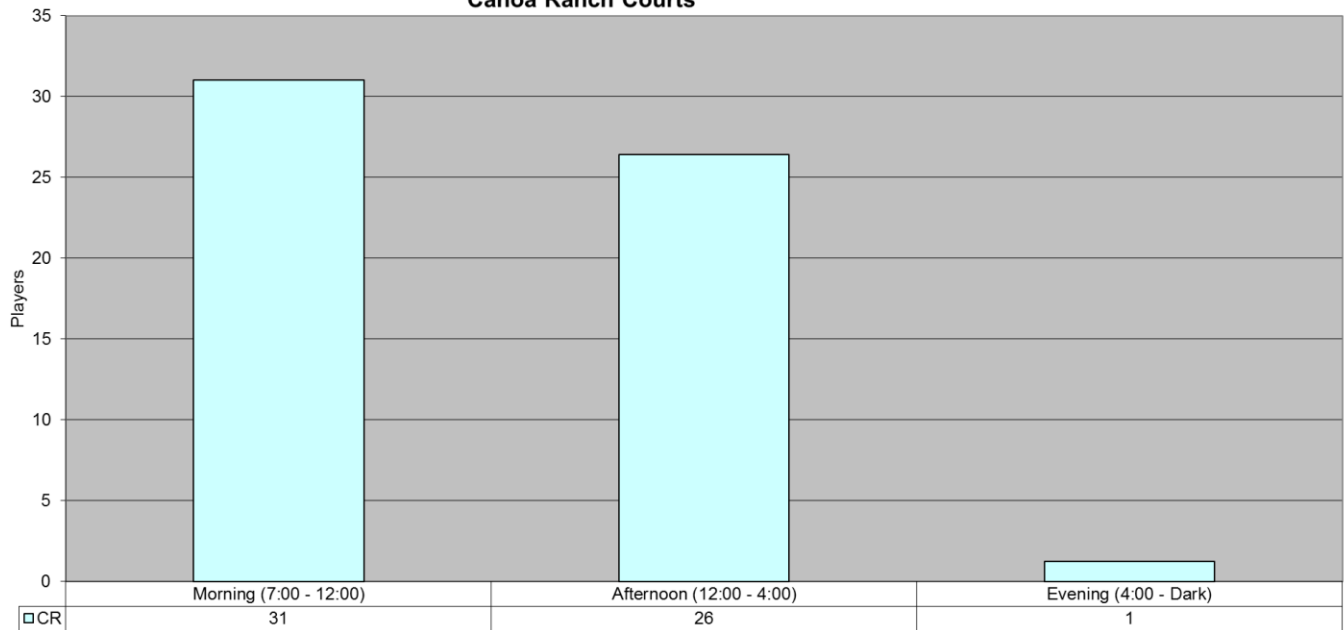

**January 2017 PickleBall Use
East Center**

**January 2017 PickleBall Use
Canoa Ranch Courts**

Players	EAST	CR	Total (All CTRS)
Tot Month	3374	1819	5193
Per Day	108.8	58.7	167.5
Avg Hr	7.3	4.9	12.1