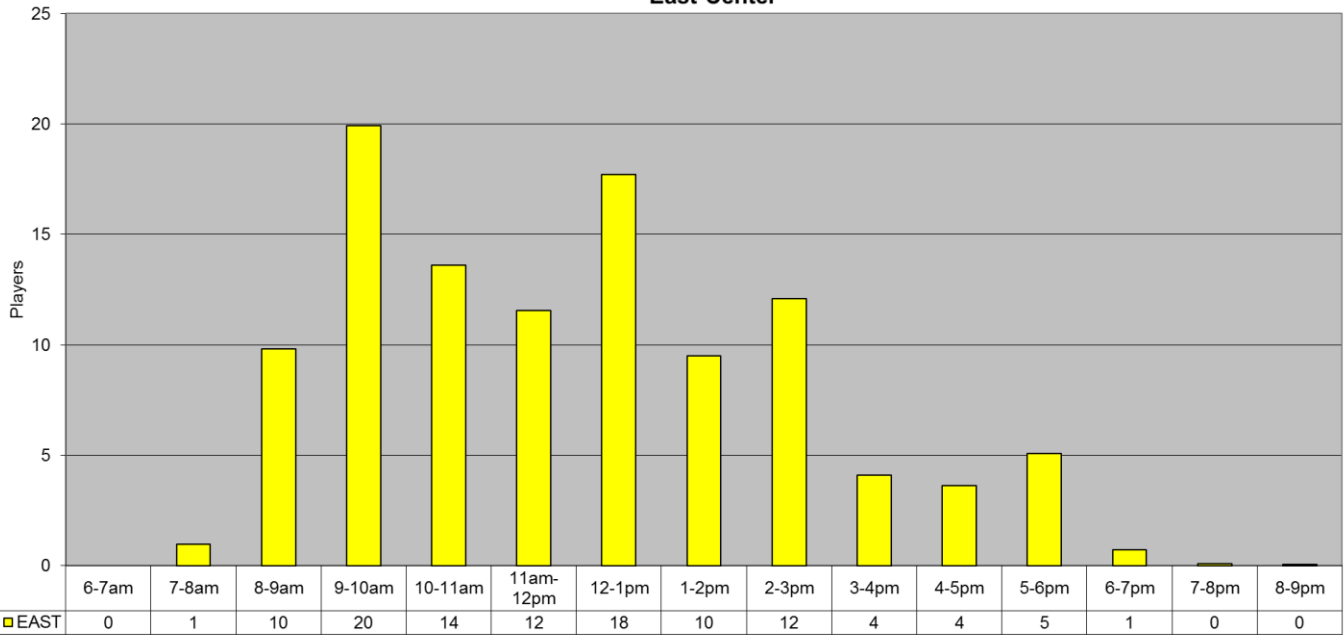

**January 2017 PickleBall Use
East Center**

**January 2017 PickleBall Use
Canoa Ranch Courts**

Players	EAST	CR	Total (All CTRS)
Tot Month	3374	1819	5193
Per Day	108.8	58.7	167.5
Avg Hr	7.3	4.9	12.1