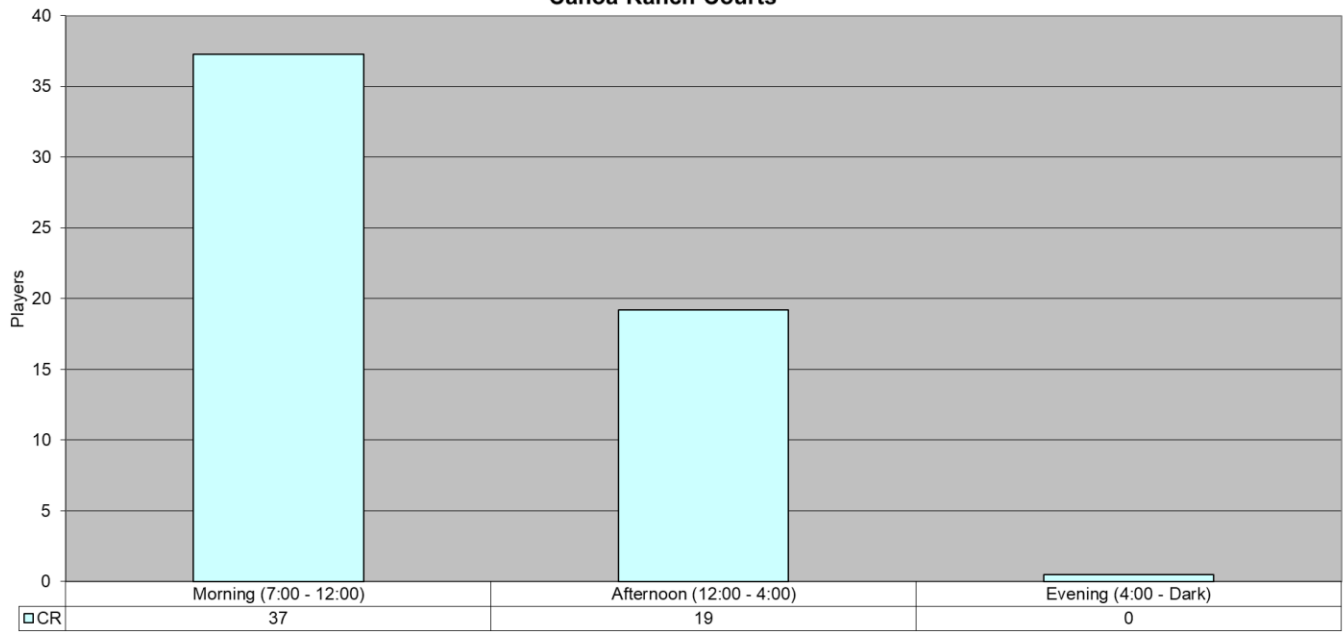

**November 2017 PickleBall Use
East Center Courts**

**November 2017 PickleBall Use
Canoa Ranch Courts**

Average - All PickleBall by: Hr	1	14	55	13	8	7	6	23	6	3	4	8	2	0	0
Players	EAST	CR	CCC	Total (All CTRS)											
Tot Month	2764	1708	0	4472											
Per Day	92.1	56.9	0.0	149.1											
Avg Hr	6.1	4.7	0.0	10.9											