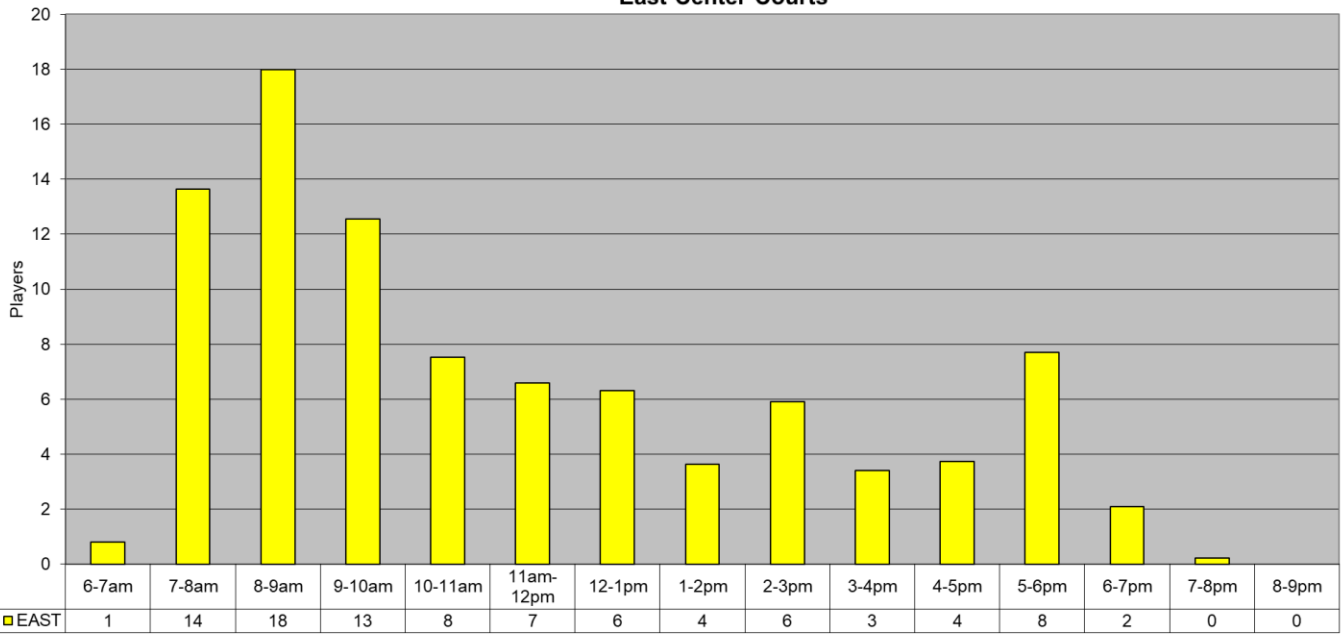

**November 2017 PickleBall Use
East Center Courts**

**November 2017 PickleBall Use
Canoa Ranch Courts**

Average - All PickleBall by: Hr	1	14	55	13	8	7	6	23	6	3	4	8	2	0	0
Players	EAST	CR	CCC	Total (All CTRS)											
Tot Month	2764	1708	0	4472											
Per Day	92.1	56.9	0.0	149.1											
Avg Hr	6.1	4.7	0.0	10.9											