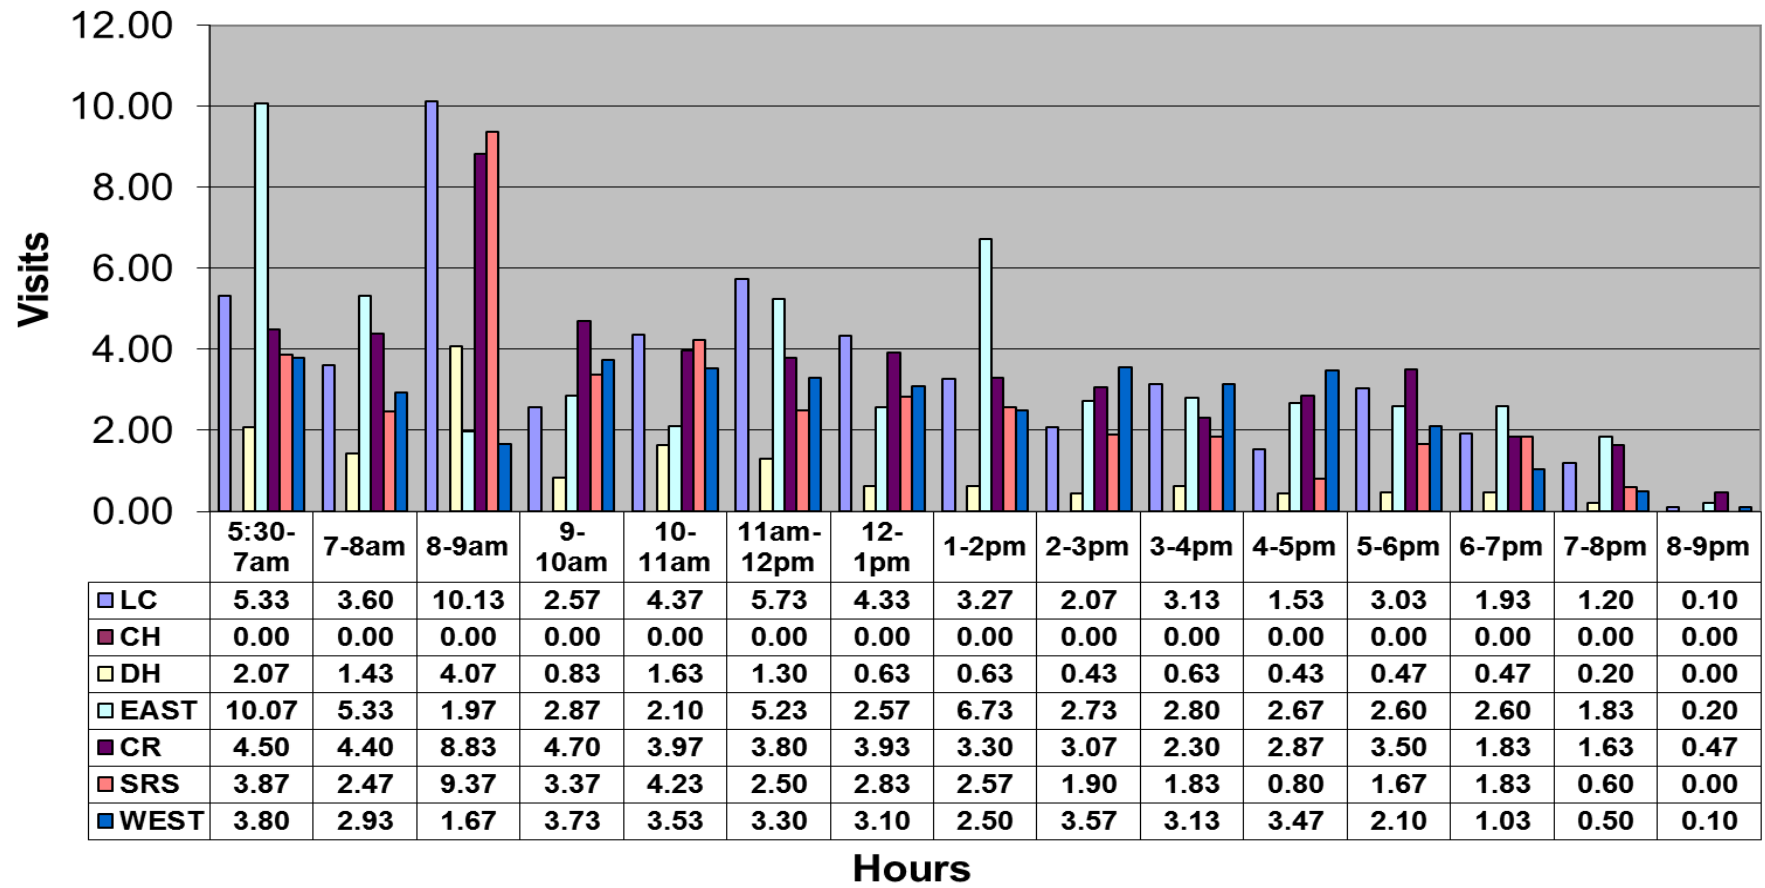

## August 2013 - Pool Use by Hour - Major Centers

	LC	CH	DH	EC	CR	SRS	WEST
<b>Total Visits</b>	1570	0	457	1569	1593	1195	1154
<b>Avg Daily</b>	52	0	15	52	53	40	38
<b>Avg Hourly</b>	3.38	0.00	0.98	3.37	3.43	2.57	2.48

### Satellite Centers - August 2013 - Pool Use by Hour

### Visits By Hour

	ABN	ABS	CP1	CP2	CV	MV
Total Visits	1273	1323	1372	1348	1170	1065
Avg Visits Per Day	42.43	44.10	45.73	44.93	39.00	35.50
Avg Visits Per Hour	2.83	2.94	3.05	3.00	2.60	2.37