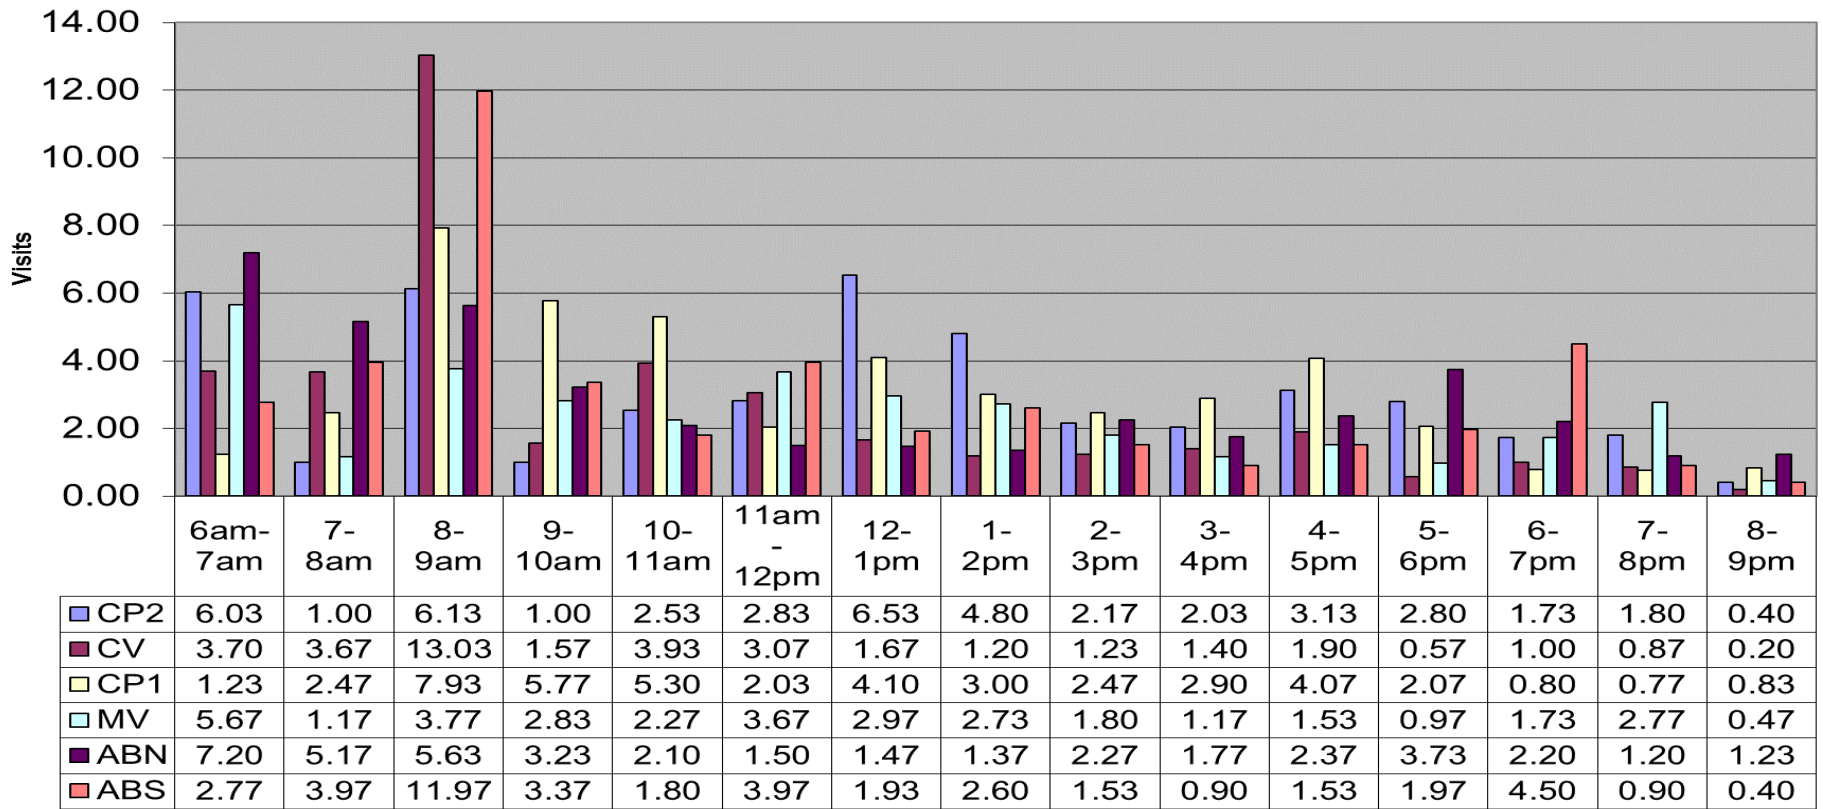

## August 2013 - Pool Use by Hour - Major Centers

	LC	CH	DH	EC	CR	SRS	WEST
<b>Total Visits</b>	1570	0	457	1569	1593	1195	1154
<b>Avg Daily</b>	52	0	15	52	53	40	38
<b>Avg Hourly</b>	3.38	0.00	0.98	3.37	3.43	2.57	2.48

### Satellite Centers - August 2013 - Pool Use by Hour

### Visits By Hour

	ABN	ABS	CP1	CP2	CV	MV
Total Visits	1273	1323	1372	1348	1170	1065
Avg Visits Per Day	42.43	44.10	45.73	44.93	39.00	35.50
Avg Visits Per Hour	2.83	2.94	3.05	3.00	2.60	2.37