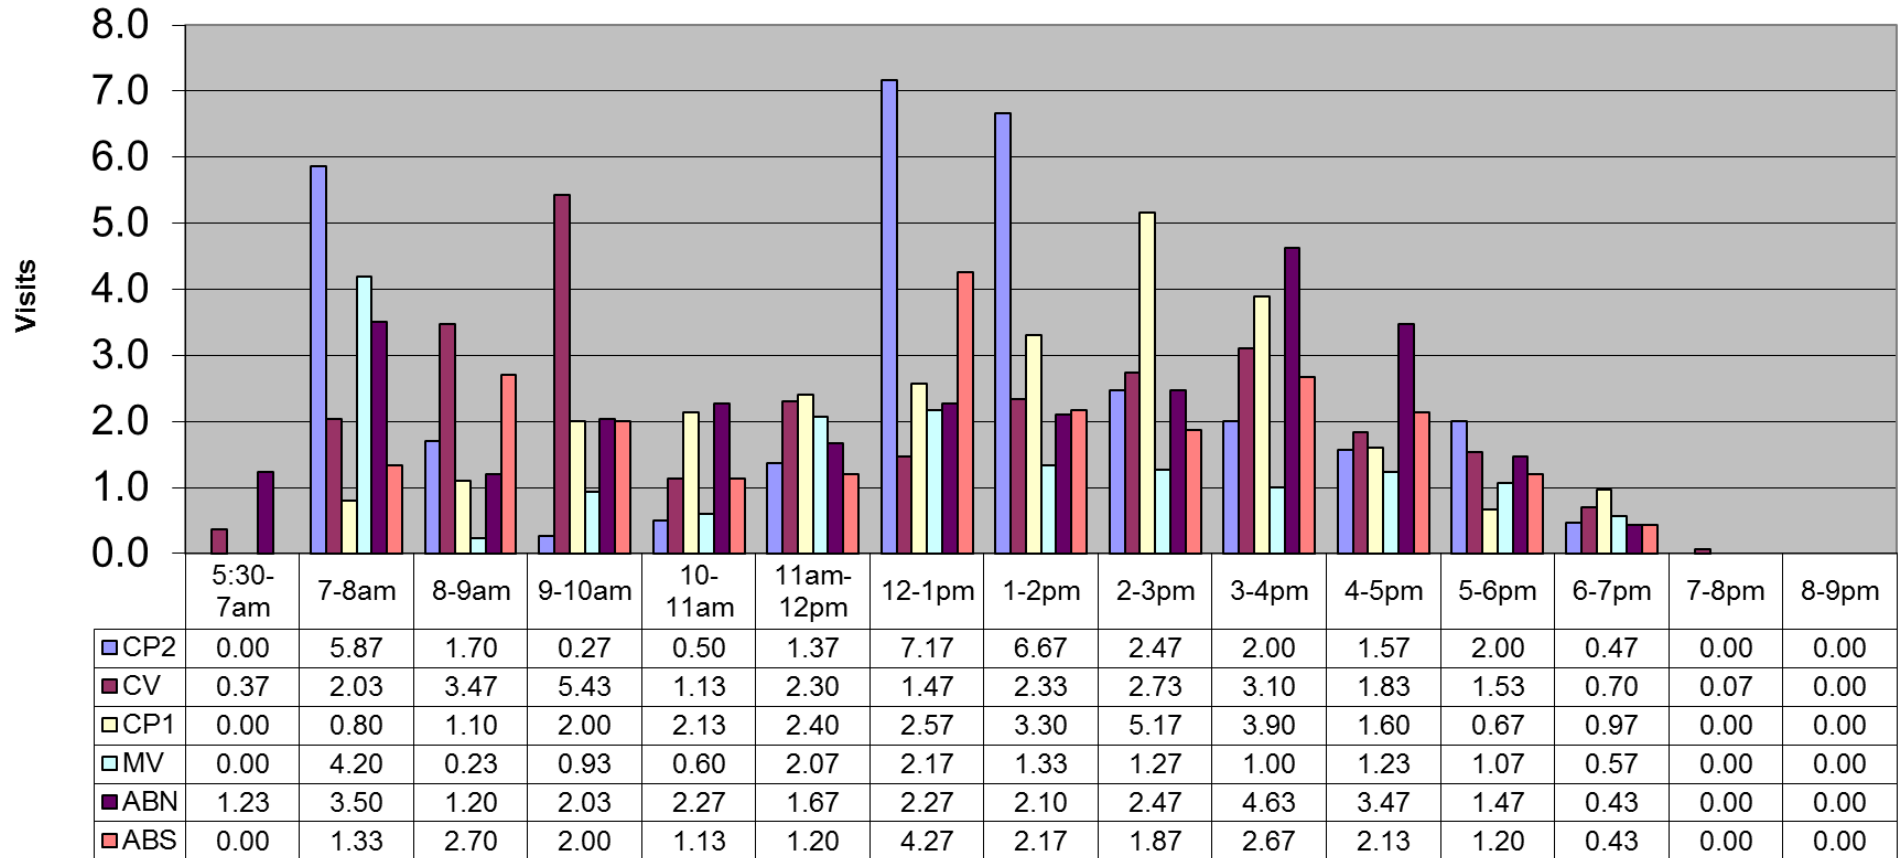

## December 2013 - Pool Use by Hour - Major Centers

	LC	CH	DH	EC	CR	SRS	WEST
<b>Total Visits</b>	1962	1595	1219	1149	2600	892	589
<b>Avg Daily</b>	65	53	41	38	87	30	20
<b>Avg Hourly</b>	4.22	3.43	2.62	2.47	5.59	1.92	1.27

### Satellite Centers - December 2013 - Pool Use by Hour

### Visits By Hour

	ABN	ABS	CP1	CP2	CV	MV
Total Visits	862	693	798	961	855	500
Avg Visits Per Day	28.73	23.10	26.60	32.03	28.50	16.67
Avg Visits Per Hour	1.92	1.54	1.77	2.14	1.90	1.11