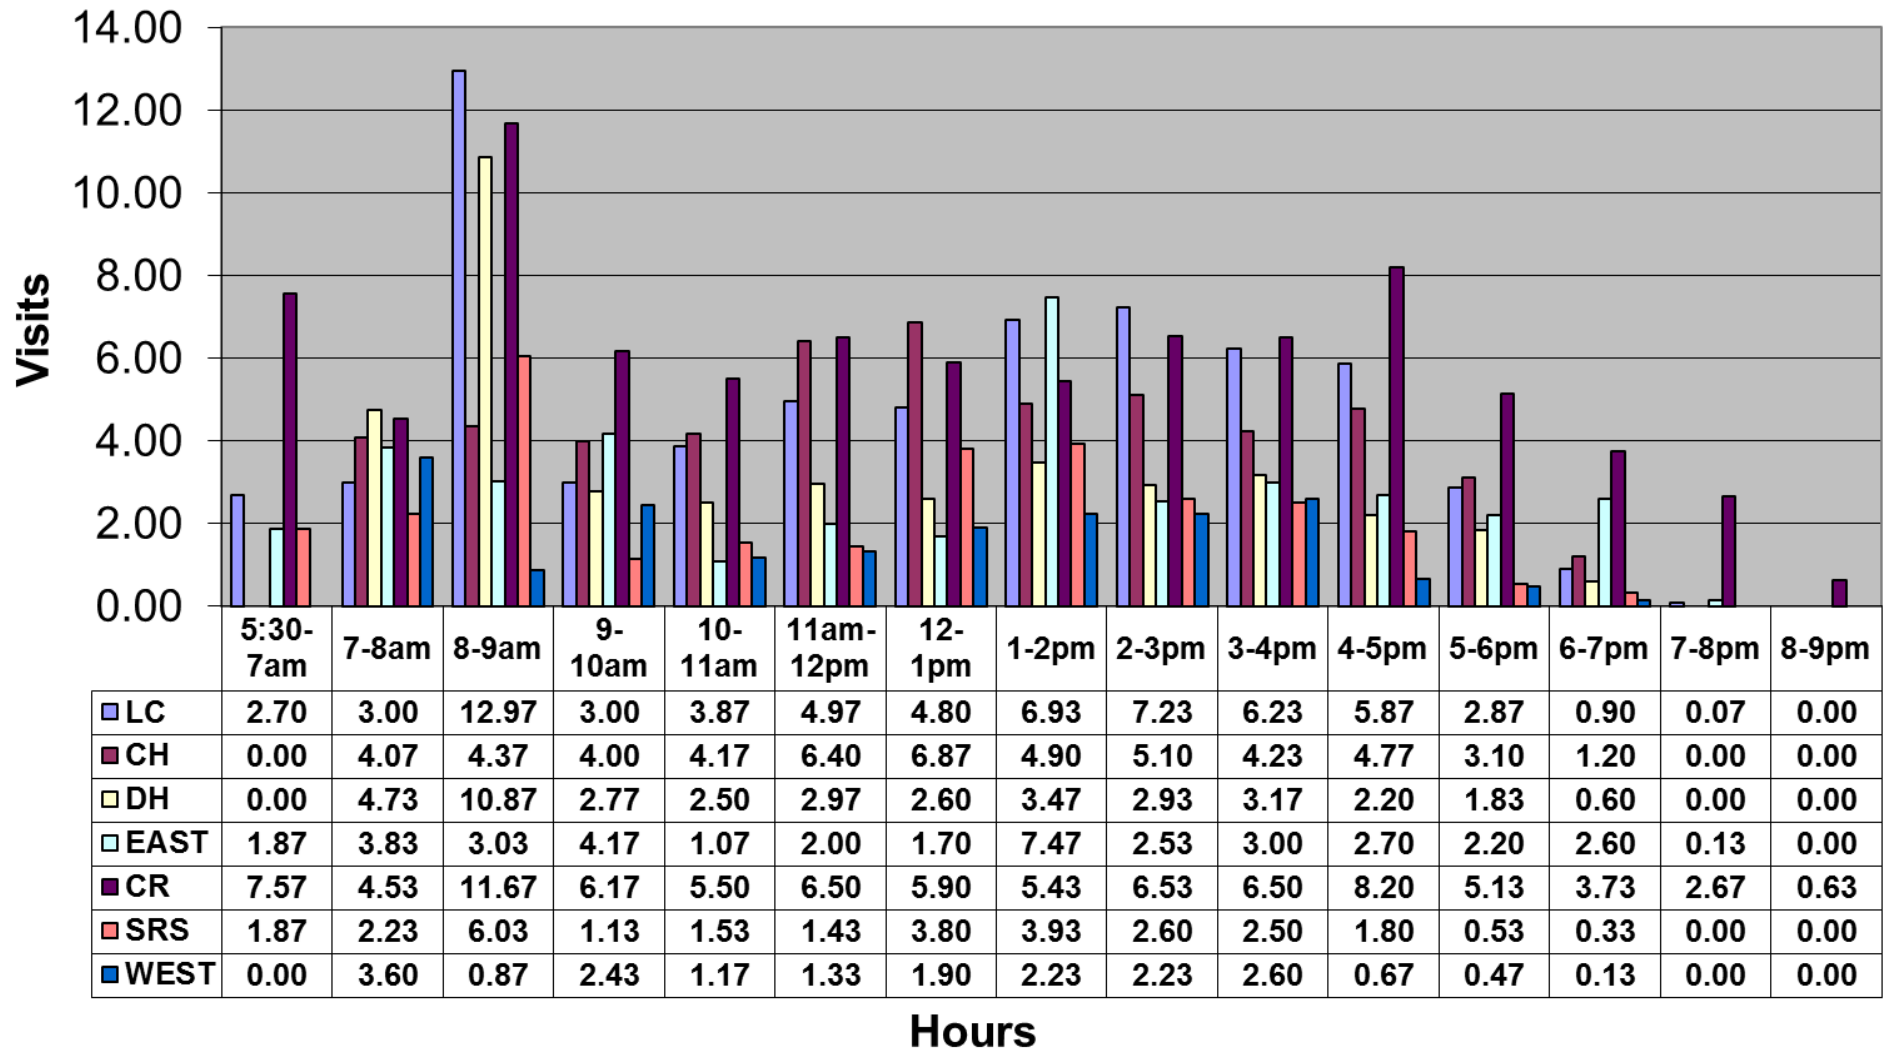

## December 2013 - Pool Use by Hour - Major Centers

	LC	CH	DH	EC	CR	SRS	WEST
<b>Total Visits</b>	1962	1595	1219	1149	2600	892	589
<b>Avg Daily</b>	65	53	41	38	87	30	20
<b>Avg Hourly</b>	4.22	3.43	2.62	2.47	5.59	1.92	1.27

### Satellite Centers - December 2013 - Pool Use by Hour

### Visits By Hour

	ABN	ABS	CP1	CP2	CV	MV
Total Visits	862	693	798	961	855	500
Avg Visits Per Day	28.73	23.10	26.60	32.03	28.50	16.67
Avg Visits Per Hour	1.92	1.54	1.77	2.14	1.90	1.11