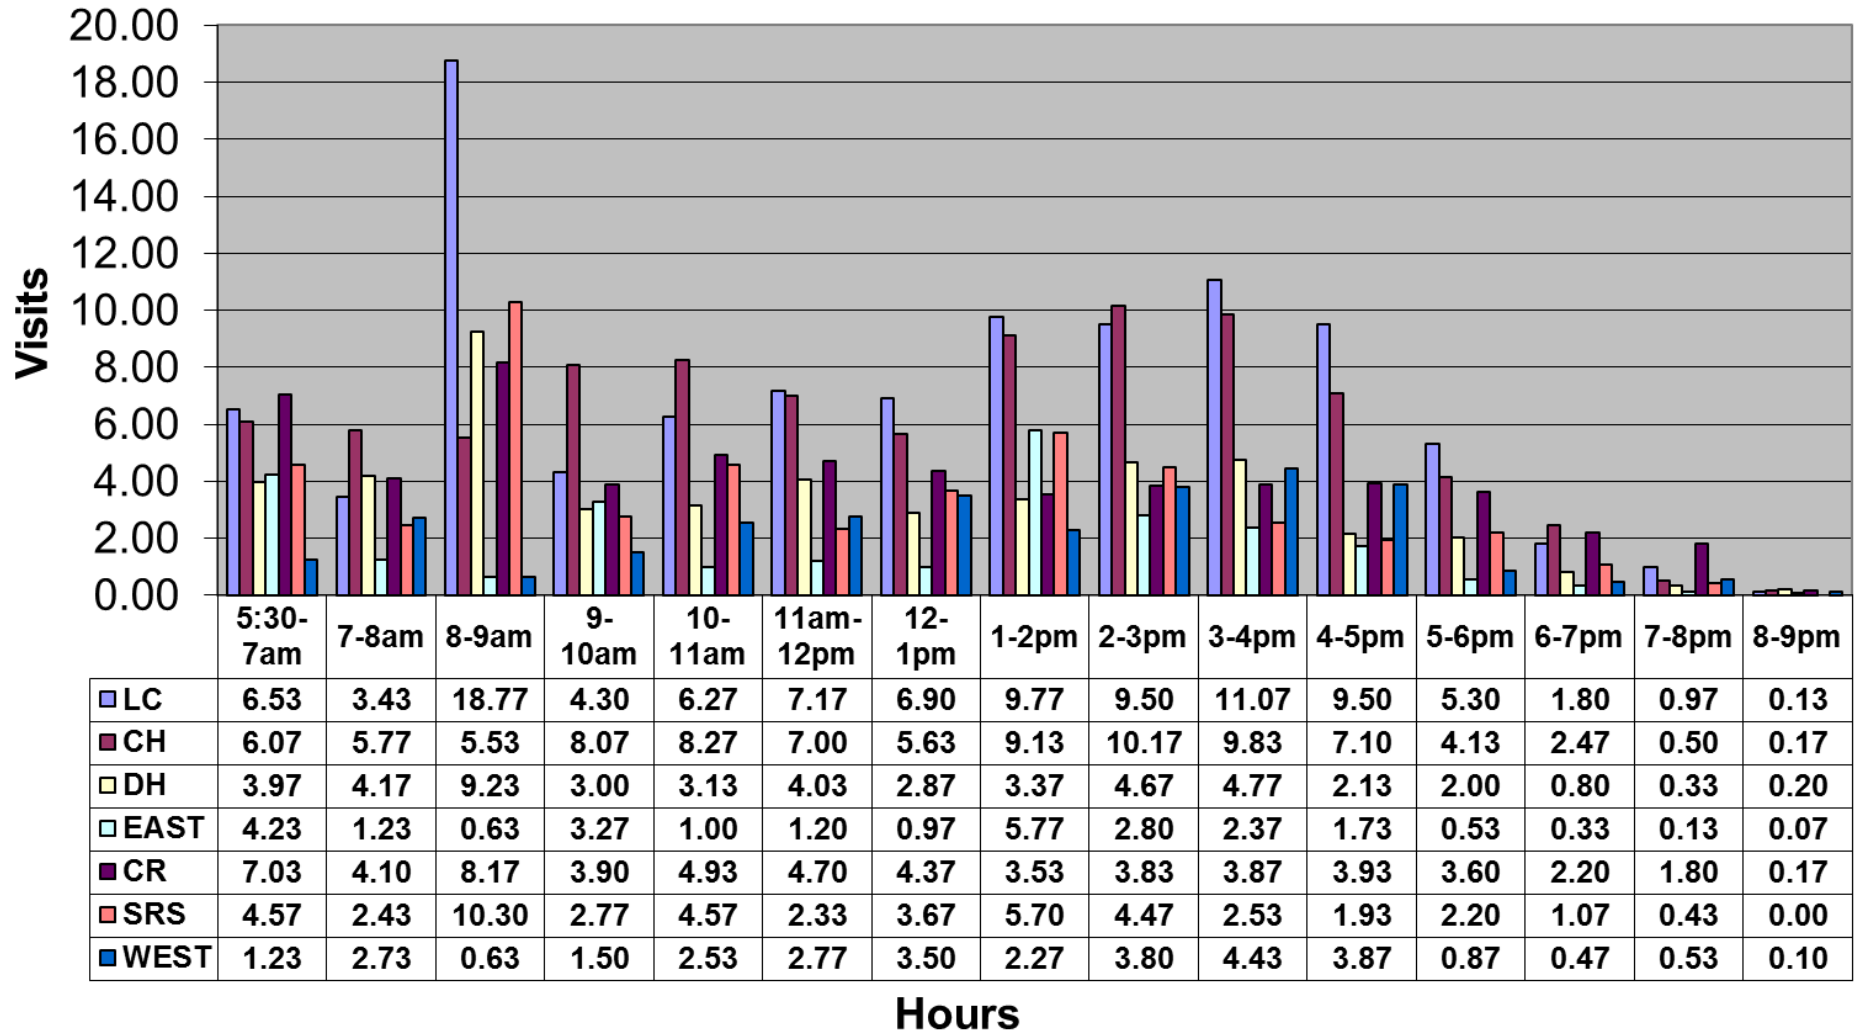

## October 2013 - Pool Use by Hour - Major Centers

	LC	CH	DH	EC	CR	SRS	WEST
<b>Total Visits</b>	3042	2695	1460	788	1804	1469	937
<b>Avg Daily</b>	101	90	49	26	60	49	31
<b>Avg Hourly</b>	6.54	5.80	3.14	1.69	3.88	3.16	2.02

### Satellite Centers - October 2013 - Pool Use by Hour

### Visits By Hour

	ABN	ABS	CP1	CP2	CV	MV
Total Visits	1312	1237	1406	1578	920	1089
Avg Visits Per Day	43.73	41.23	46.87	52.60	30.67	36.30
Avg Visits Per Hour	2.92	2.75	3.12	3.51	2.04	2.42