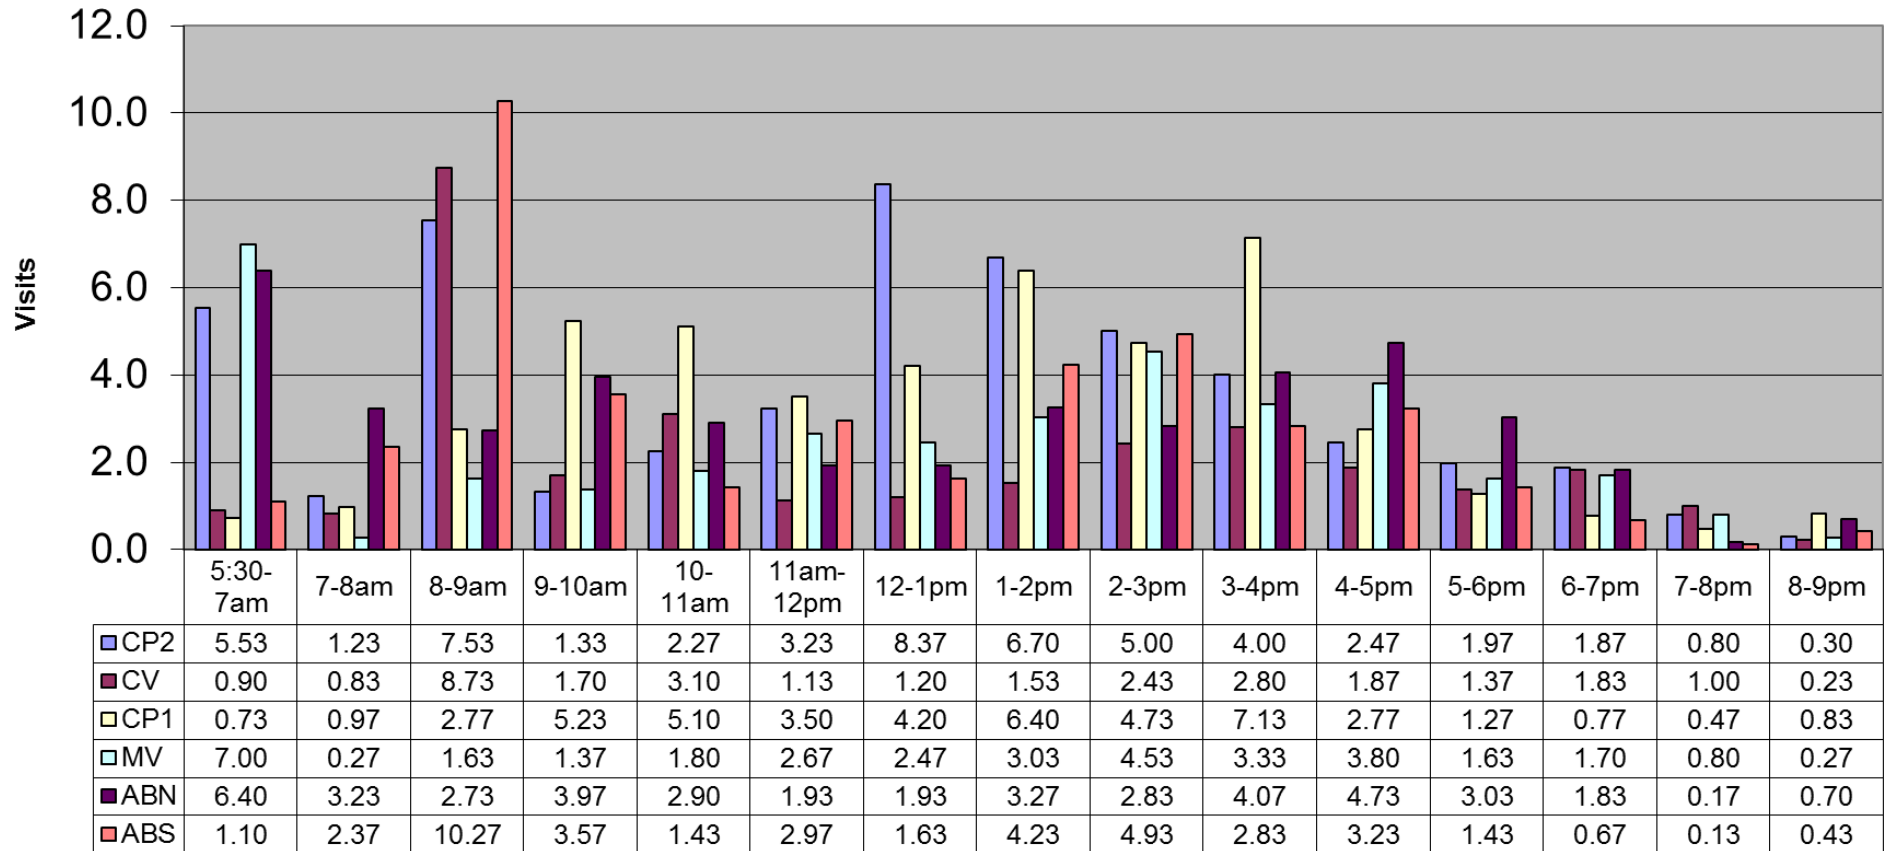

## October 2013 - Pool Use by Hour - Major Centers

	LC	CH	DH	EC	CR	SRS	WEST
<b>Total Visits</b>	3042	2695	1460	788	1804	1469	937
<b>Avg Daily</b>	101	90	49	26	60	49	31
<b>Avg Hourly</b>	6.54	5.80	3.14	1.69	3.88	3.16	2.02

### Satellite Centers - October 2013 - Pool Use by Hour

### Visits By Hour

	ABN	ABS	CP1	CP2	CV	MV
Total Visits	1312	1237	1406	1578	920	1089
Avg Visits Per Day	43.73	41.23	46.87	52.60	30.67	36.30
Avg Visits Per Hour	2.92	2.75	3.12	3.51	2.04	2.42