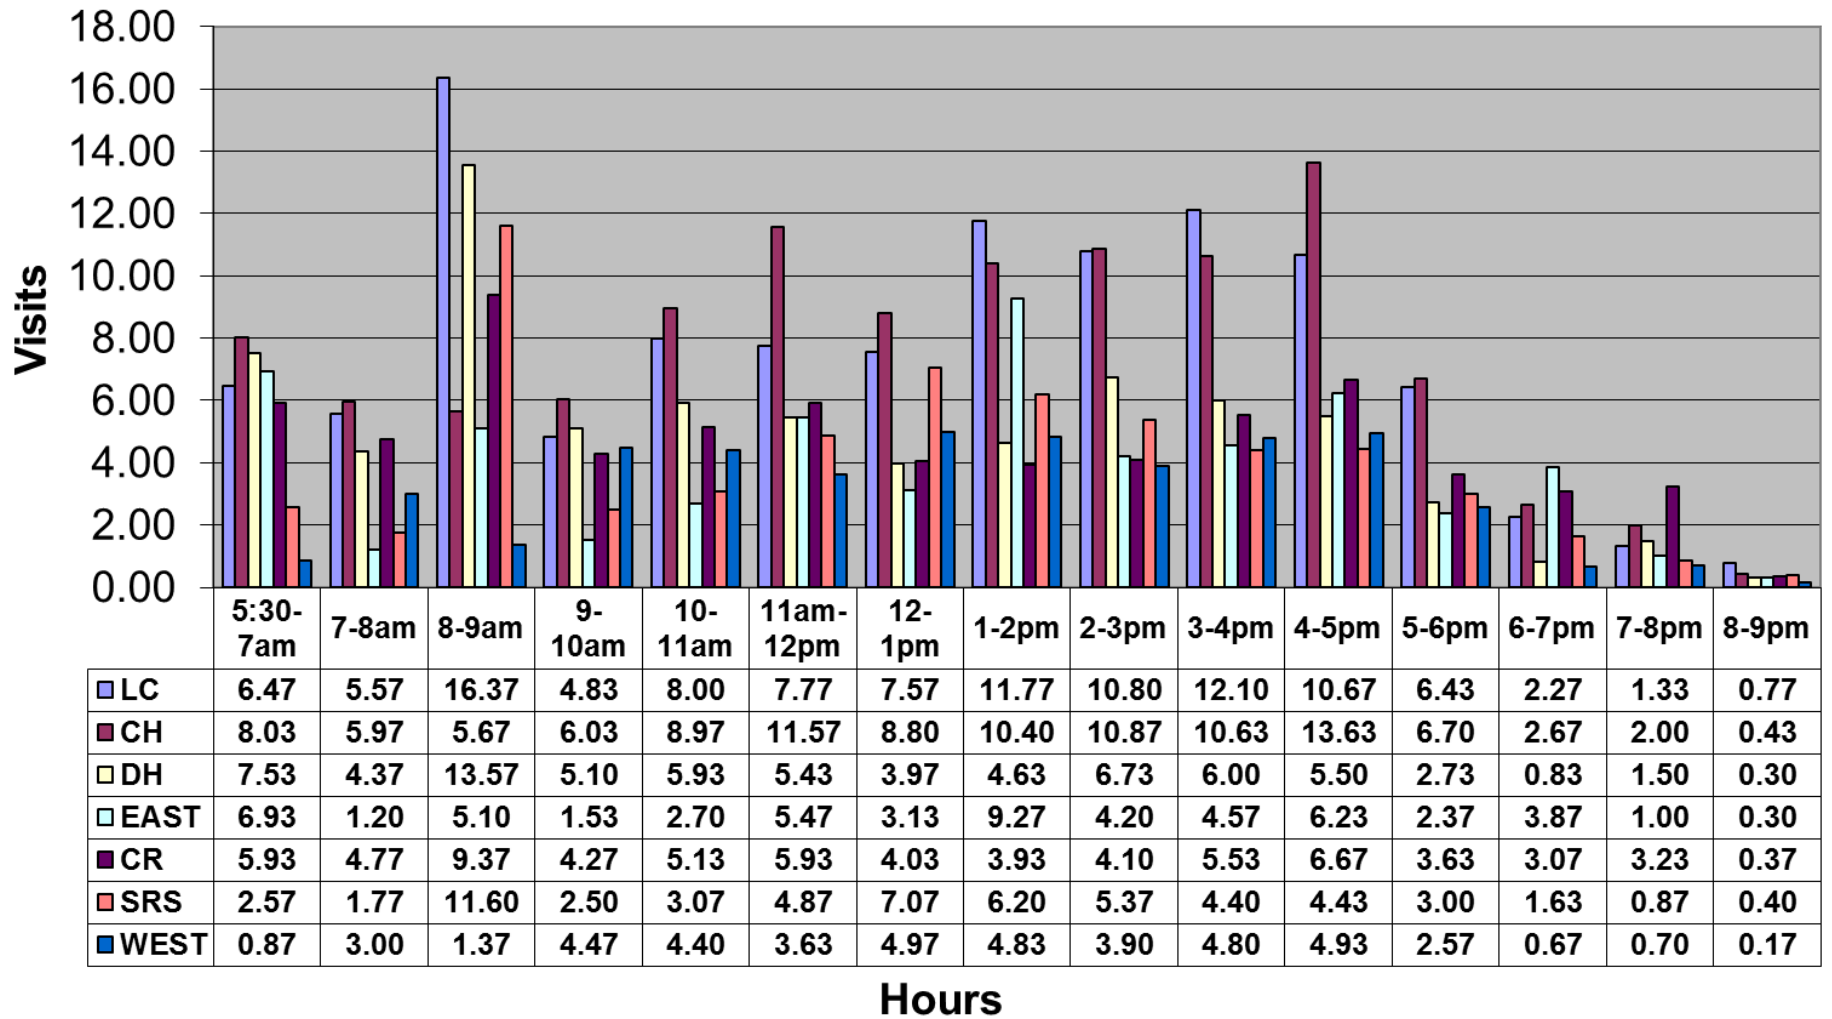

April 2014 - Pool Use by Hour - Major Centers

	LC	CH	DH	EC	CR	SRS	WEST
Total Visits	3381	3371	2224	1736	2099	1792	1358
Avg Daily	113	112	74	58	70	60	45
Avg Hourly	7.27	7.25	4.78	3.73	4.51	3.85	2.92

Satellite Centers - April 2014 - Pool Use by Hour

Visits By Hour

	ABN	ABS	CP1	CP2	CV	MV
Total Visits	1411	834	1907	1742	1524	1167
Avg Visits Per Day	47.03	27.80	63.57	58.07	50.80	38.90
Avg Visits Per Hour	3.14	1.85	4.24	3.87	3.39	2.59