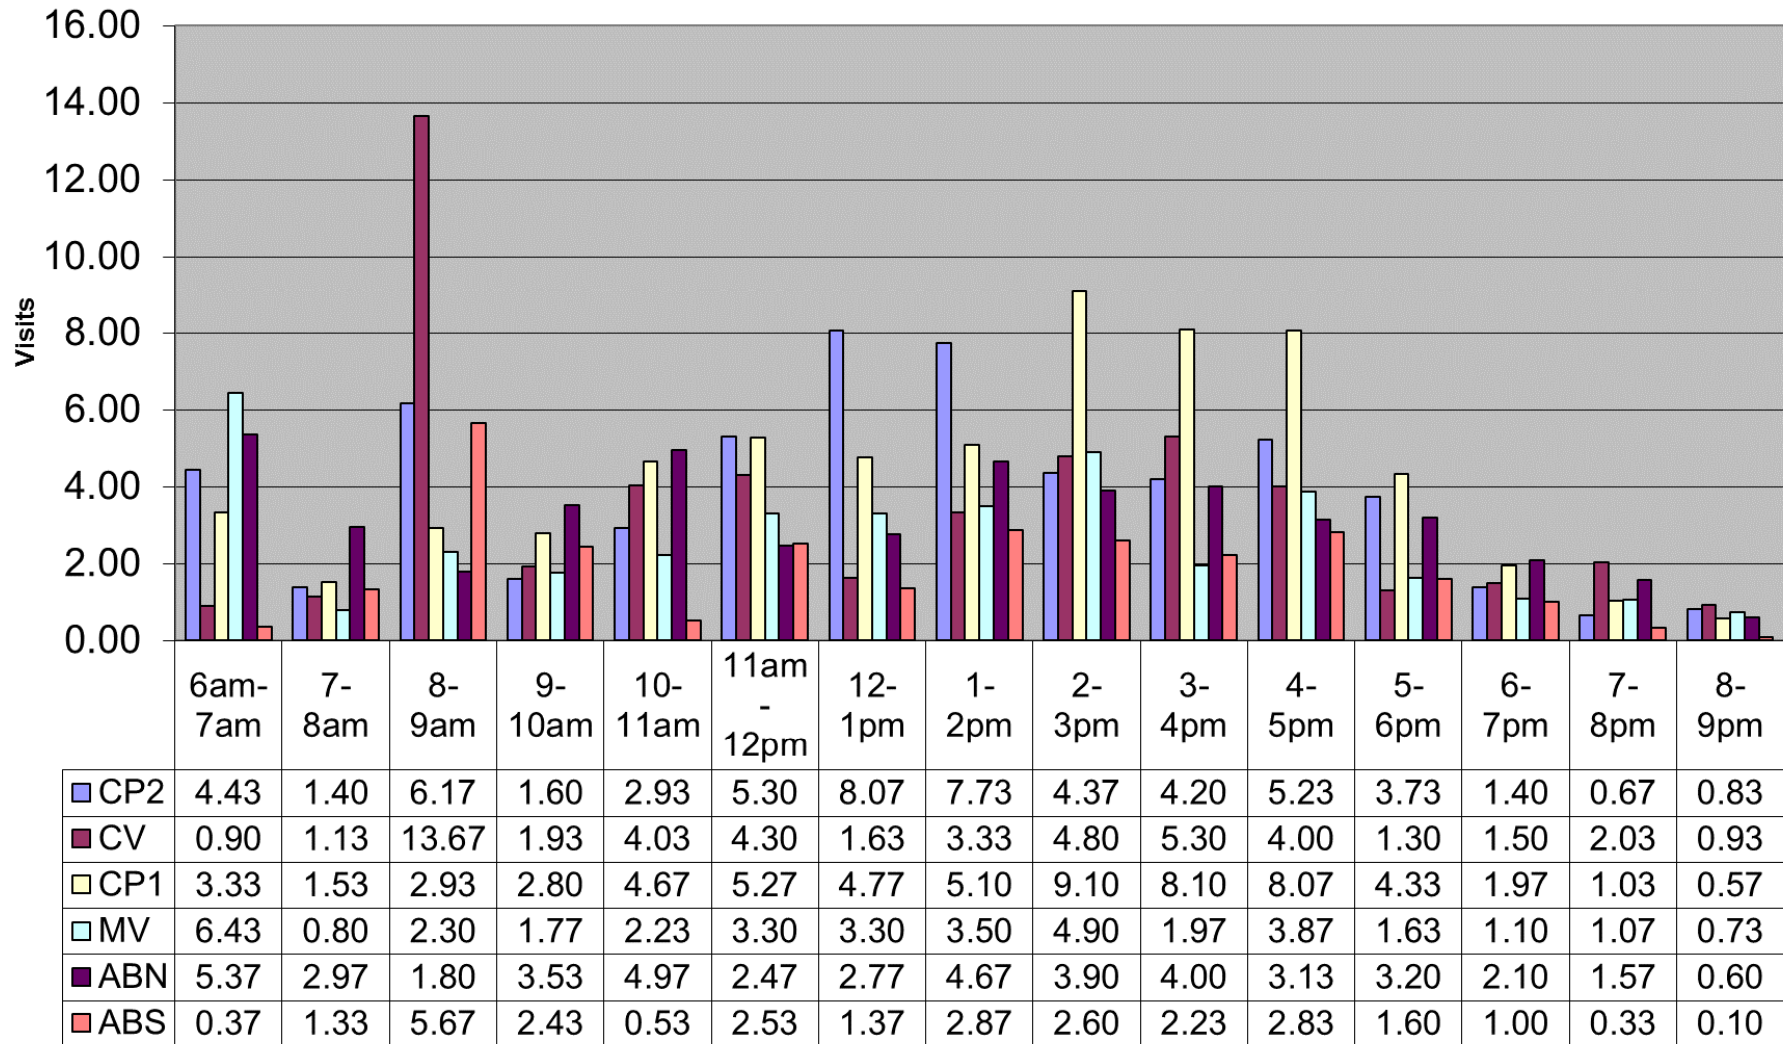

April 2014 - Pool Use by Hour - Major Centers

	LC	CH	DH	EC	CR	SRS	WEST
Total Visits	3381	3371	2224	1736	2099	1792	1358
Avg Daily	113	112	74	58	70	60	45
Avg Hourly	7.27	7.25	4.78	3.73	4.51	3.85	2.92

Satellite Centers - April 2014 - Pool Use by Hour

Visits By Hour

	ABN	ABS	CP1	CP2	CV	MV
Total Visits	1411	834	1907	1742	1524	1167
Avg Visits Per Day	47.03	27.80	63.57	58.07	50.80	38.90
Avg Visits Per Hour	3.14	1.85	4.24	3.87	3.39	2.59