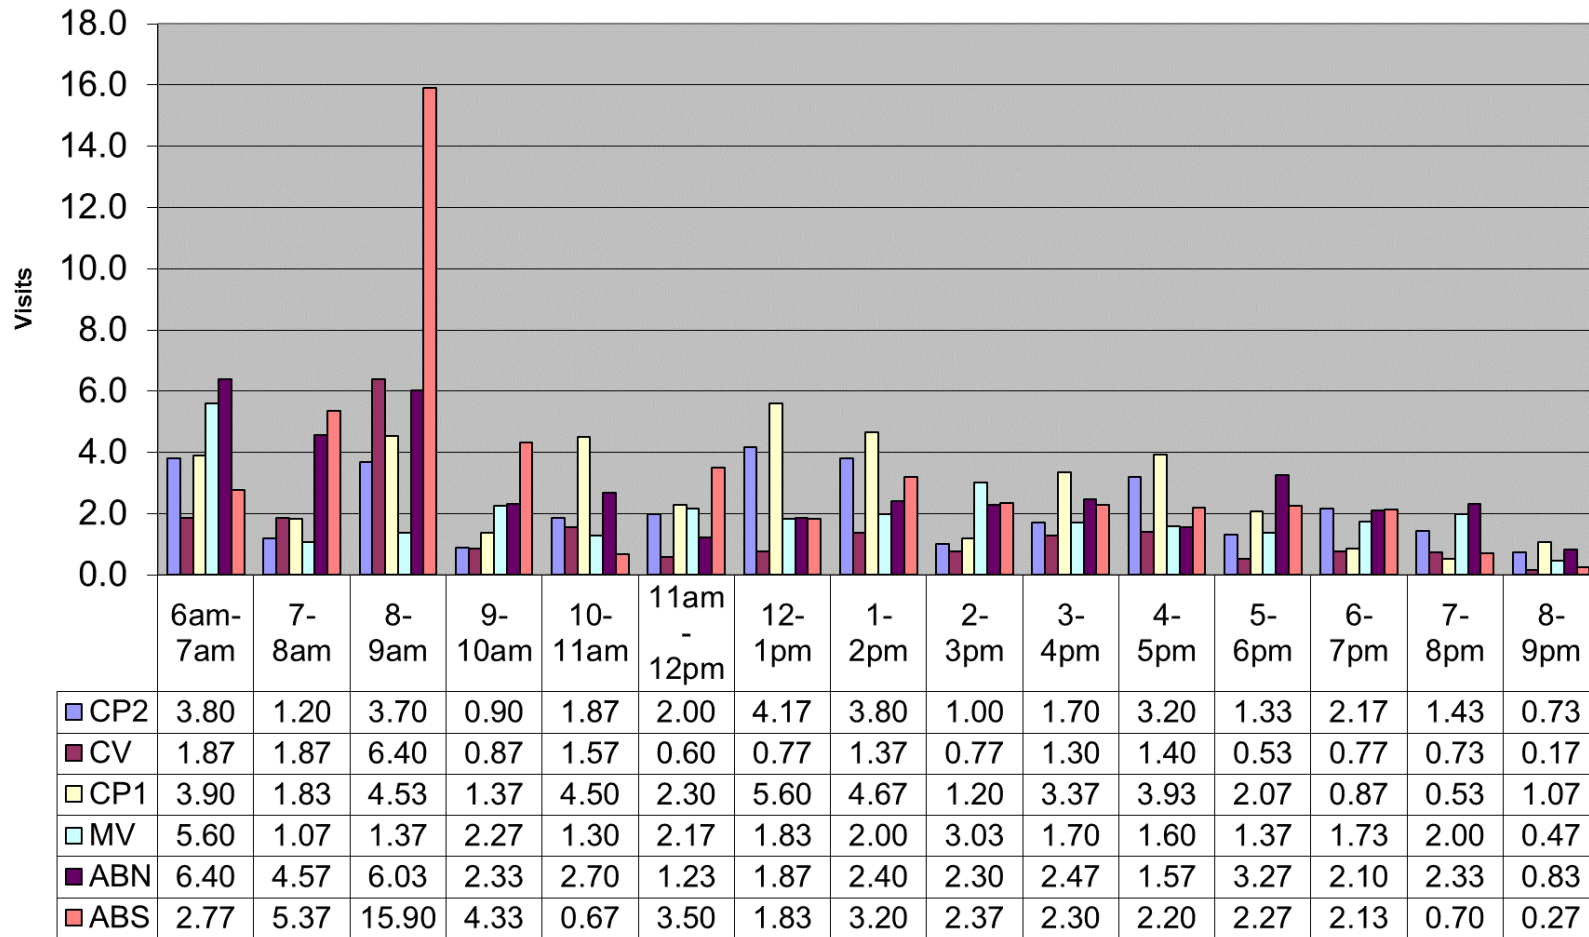

August 2014 - Pool Use by Hour - Major Centers

	LC	CH	DH	EC	CR	SRS	WEST
Total Visits	3161	2913	1408	1555	768	1213	1106
Avg Daily	105	97	47	52	26	40	37
Avg Hourly	6.80	6.26	3.03	3.34	1.65	2.61	2.38

Satellite Centers - August 2014 - Pool Use by Hour

Visits By Hour

	ABN	ABS	CP1	CP2	CV	MV
Total Visits	1272	1494	1252	990	629	885
Avg Visits Per Day	42.40	49.80	41.73	33.00	20.97	29.50
Avg Visits Per Hour	2.83	3.32	2.78	2.20	1.40	1.97