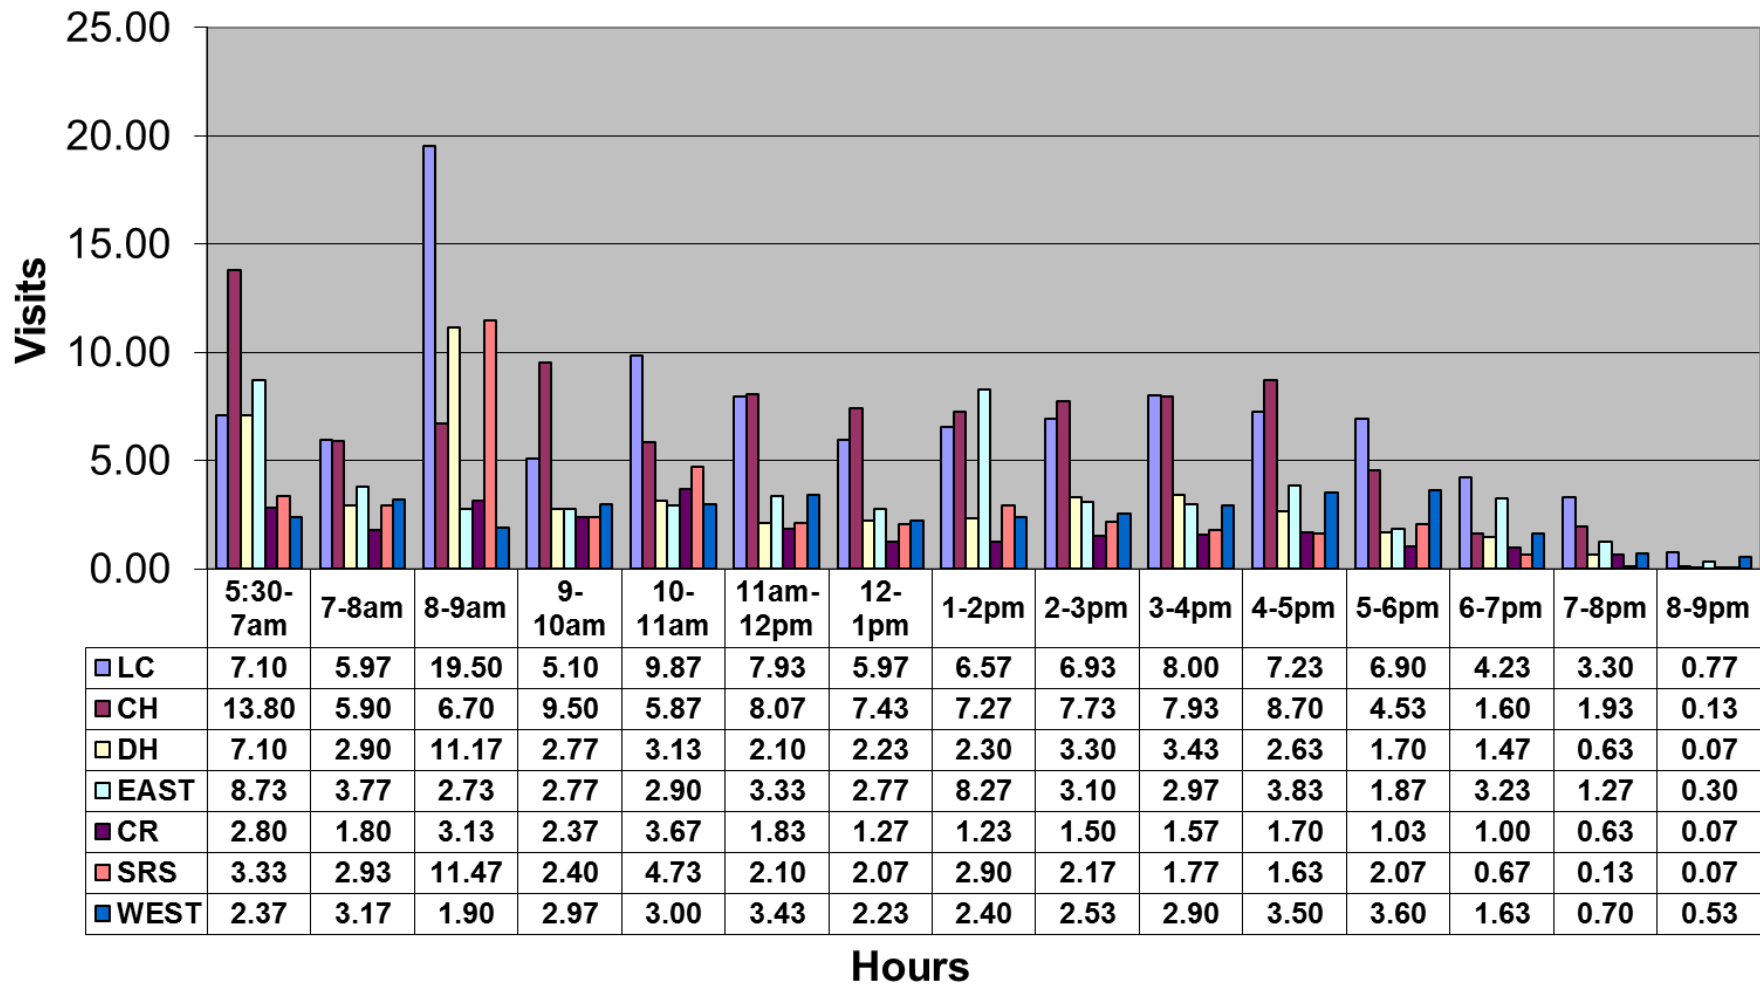

August 2014 - Pool Use by Hour - Major Centers

	LC	CH	DH	EC	CR	SRS	WEST
Total Visits	3161	2913	1408	1555	768	1213	1106
Avg Daily	105	97	47	52	26	40	37
Avg Hourly	6.80	6.26	3.03	3.34	1.65	2.61	2.38

Satellite Centers - August 2014 - Pool Use by Hour

Visits By Hour

	ABN	ABS	CP1	CP2	CV	MV
Total Visits	1272	1494	1252	990	629	885
Avg Visits Per Day	42.40	49.80	41.73	33.00	20.97	29.50
Avg Visits Per Hour	2.83	3.32	2.78	2.20	1.40	1.97