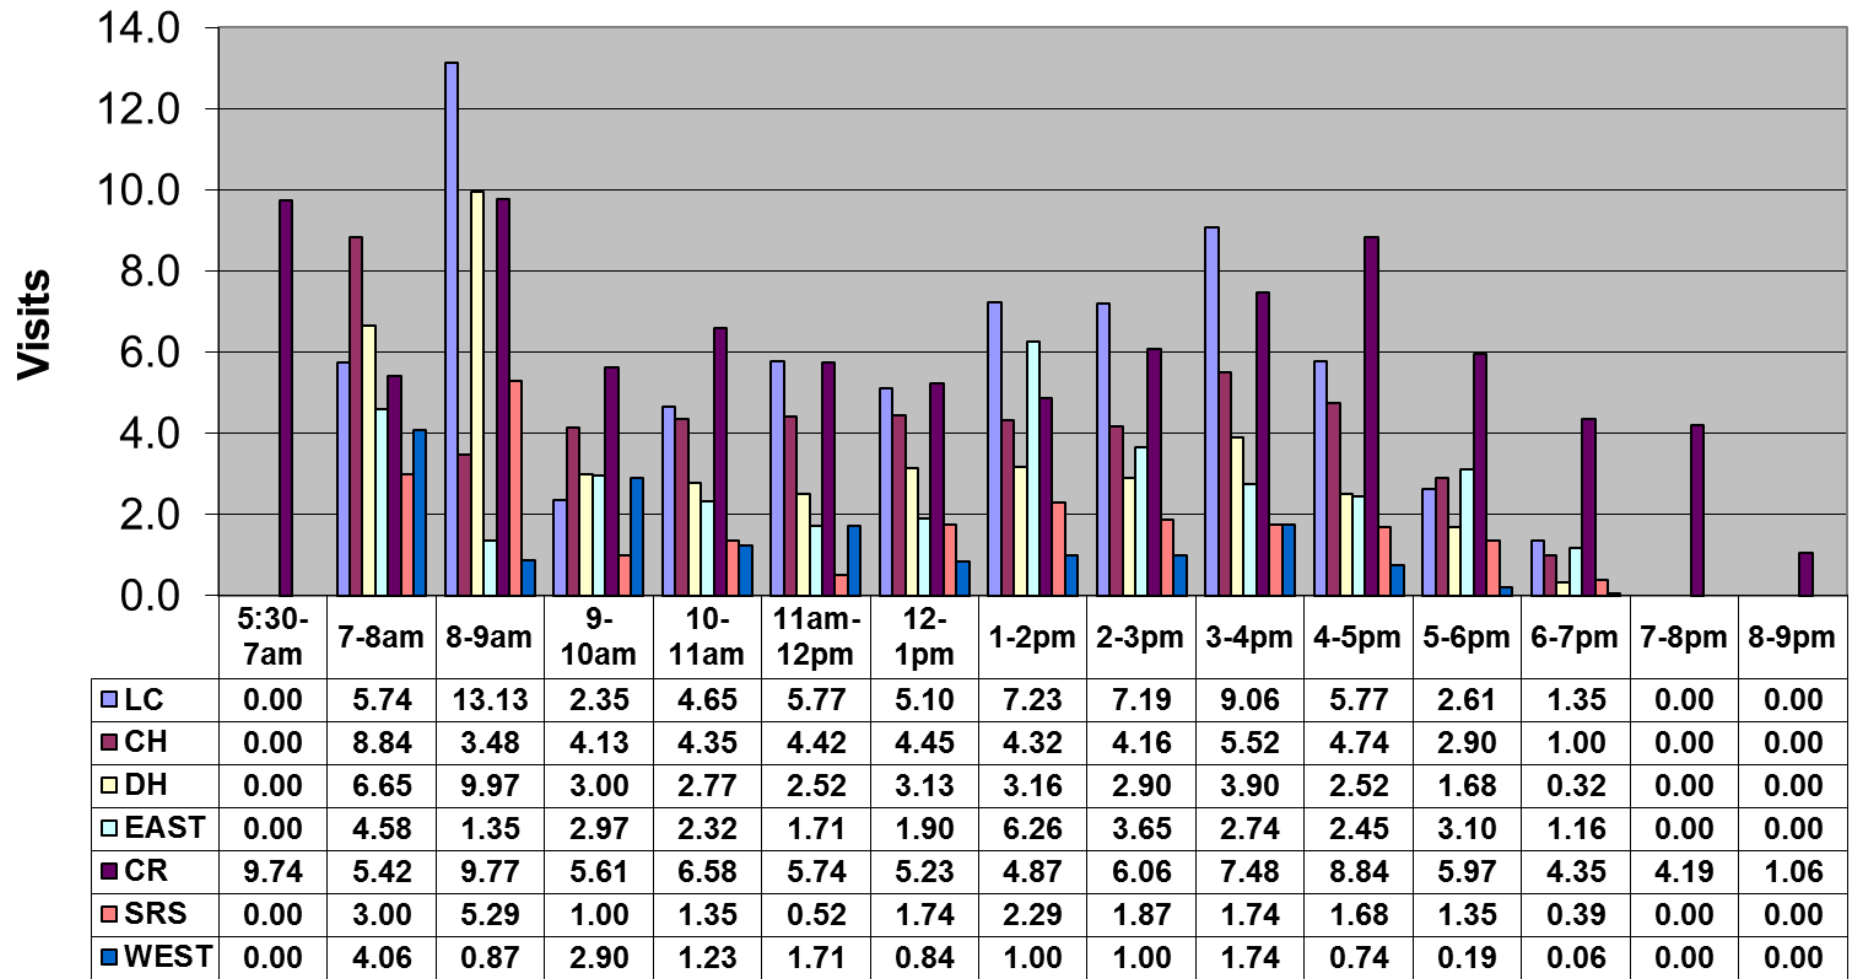

December 2014 - Pool Use by Hour - Major Centers

Hours

	LC	CH	DH	EC	CR	SRS	WEST
Total Visits	2169	1622	1318	1060	2819	689	507
Avg Daily	70	52	43	34	91	22	16
Avg Hourly	5.83	4.36	3.54	2.85	7.58	1.85	1.36

Satellite Centers - December 2014 - Pool Use by Hour

Visits By Hour

	ABN	ABS	CP1	CP2	CV	MV
Total Visits	0	615	922	802	733	454
Avg Visits Per Day	0.00	19.84	29.74	25.87	23.65	14.65
Avg Visits Per Hour	0.00	1.65	2.48	2.16	1.97	1.22