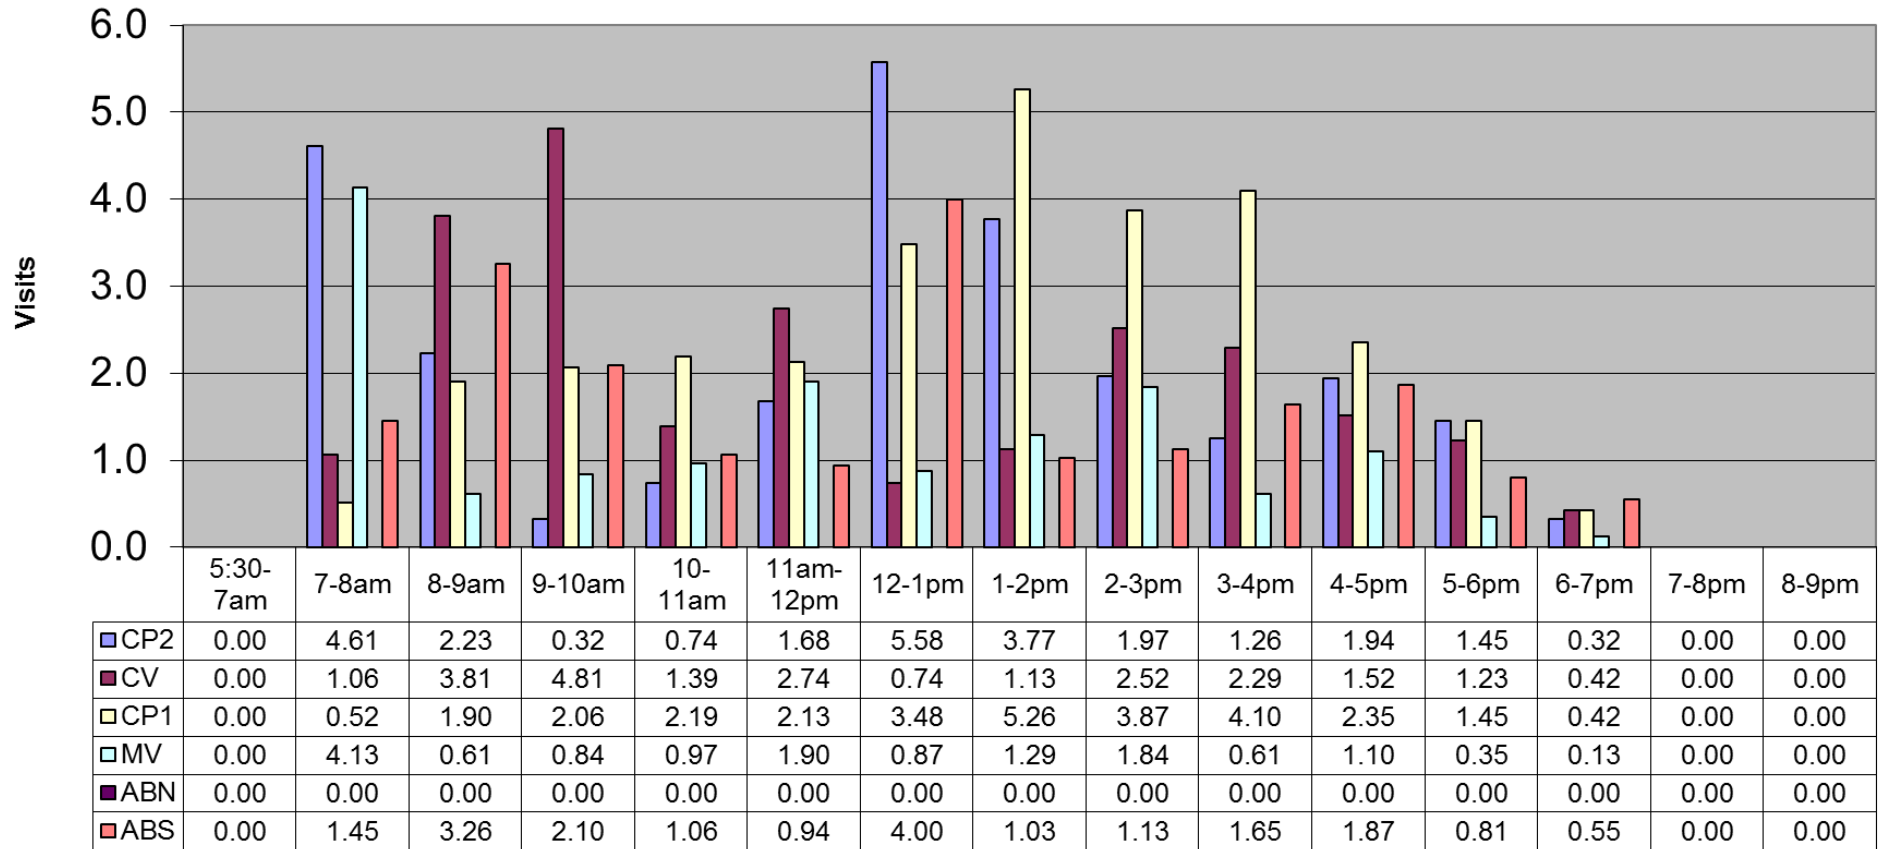

December 2014 - Pool Use by Hour - Major Centers

Hours

	LC	CH	DH	EC	CR	SRS	WEST
Total Visits	2169	1622	1318	1060	2819	689	507
Avg Daily	70	52	43	34	91	22	16
Avg Hourly	5.83	4.36	3.54	2.85	7.58	1.85	1.36

Satellite Centers - December 2014 - Pool Use by Hour

Visits By Hour

	ABN	ABS	CP1	CP2	CV	MV
Total Visits	0	615	922	802	733	454
Avg Visits Per Day	0.00	19.84	29.74	25.87	23.65	14.65
Avg Visits Per Hour	0.00	1.65	2.48	2.16	1.97	1.22