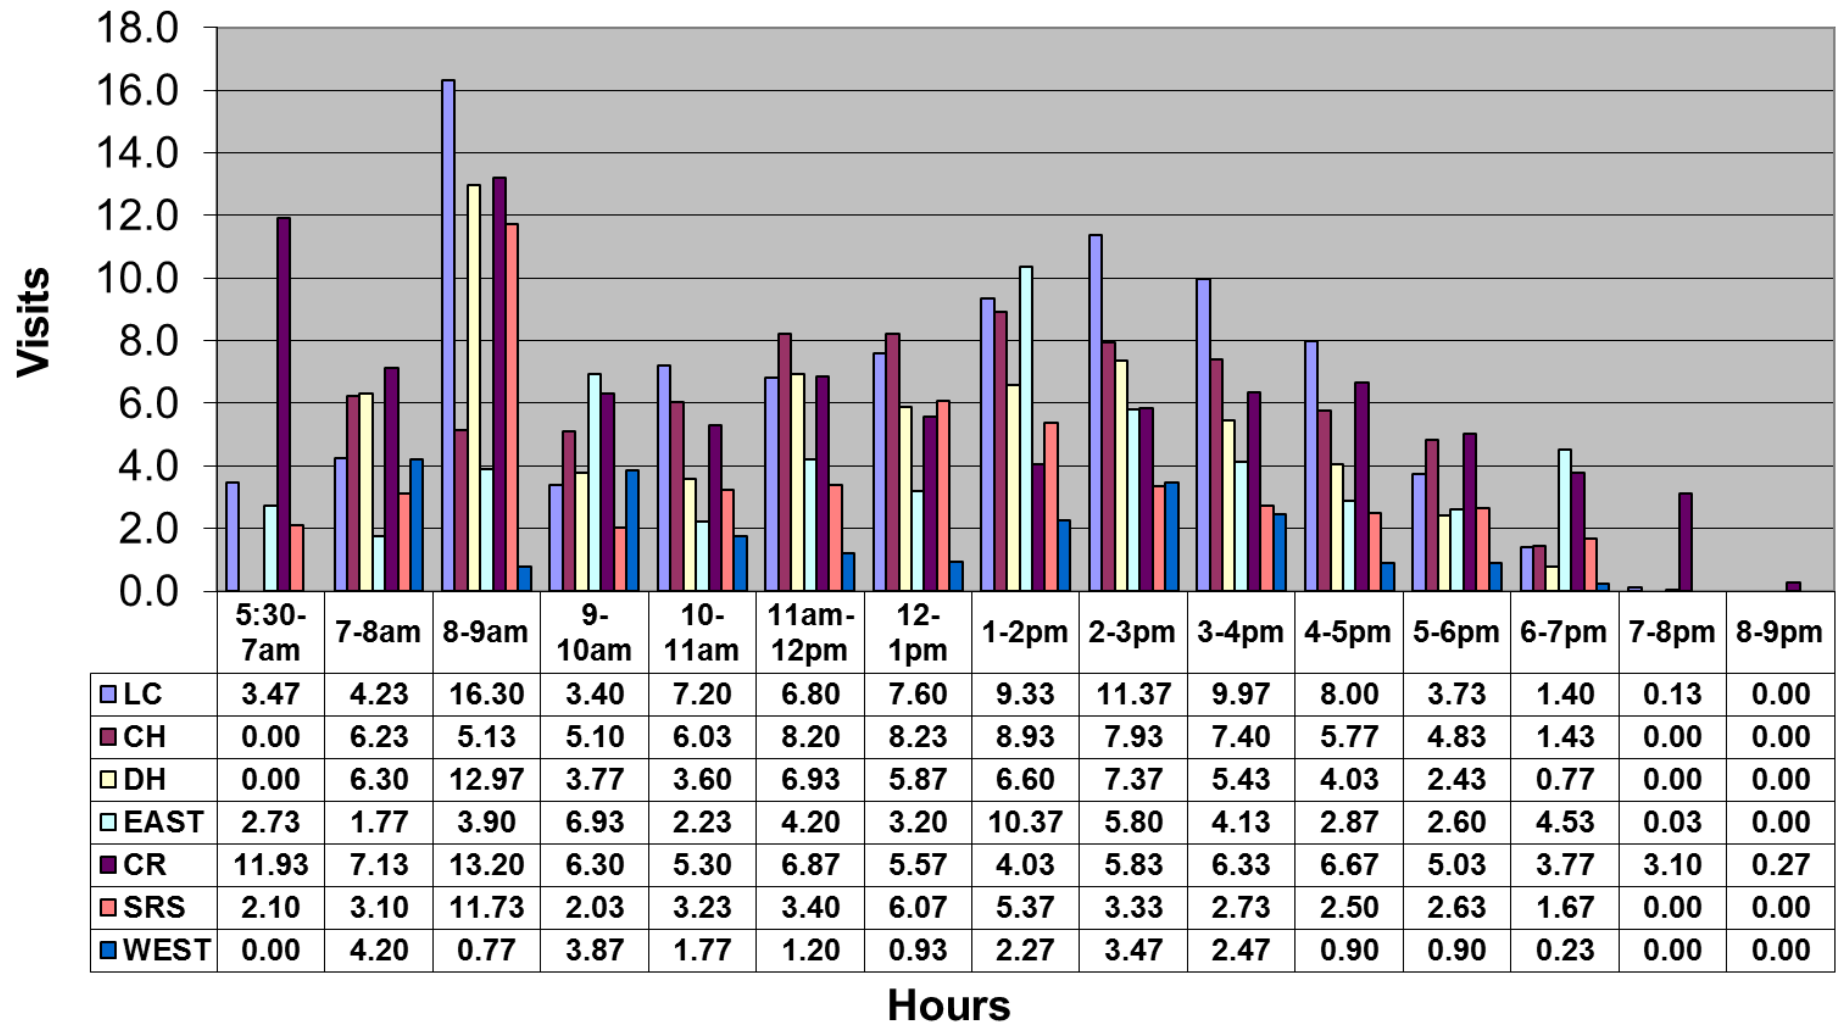

January 2014 - Pool Use by Hour - Major Centers

	LC	CH	DH	EC	CR	SRS	WEST
Total Visits	2788	2257	1982	1659	2740	1497	689
Avg Daily	93	75	66	55	91	50	23
Avg Hourly	6.00	4.85	4.26	3.57	5.89	3.22	1.48

Satellite Centers - January 2014 - Pool Use by Hour

Visits By Hour

	ABN	ABS	CP1	CP2	CV	MV
Total Visits	1068	1020	1414	1437	1312	671
Avg Visits Per Day	35.60	34.00	47.13	47.90	43.73	22.37
Avg Visits Per Hour	2.37	2.27	3.14	3.19	2.92	1.49