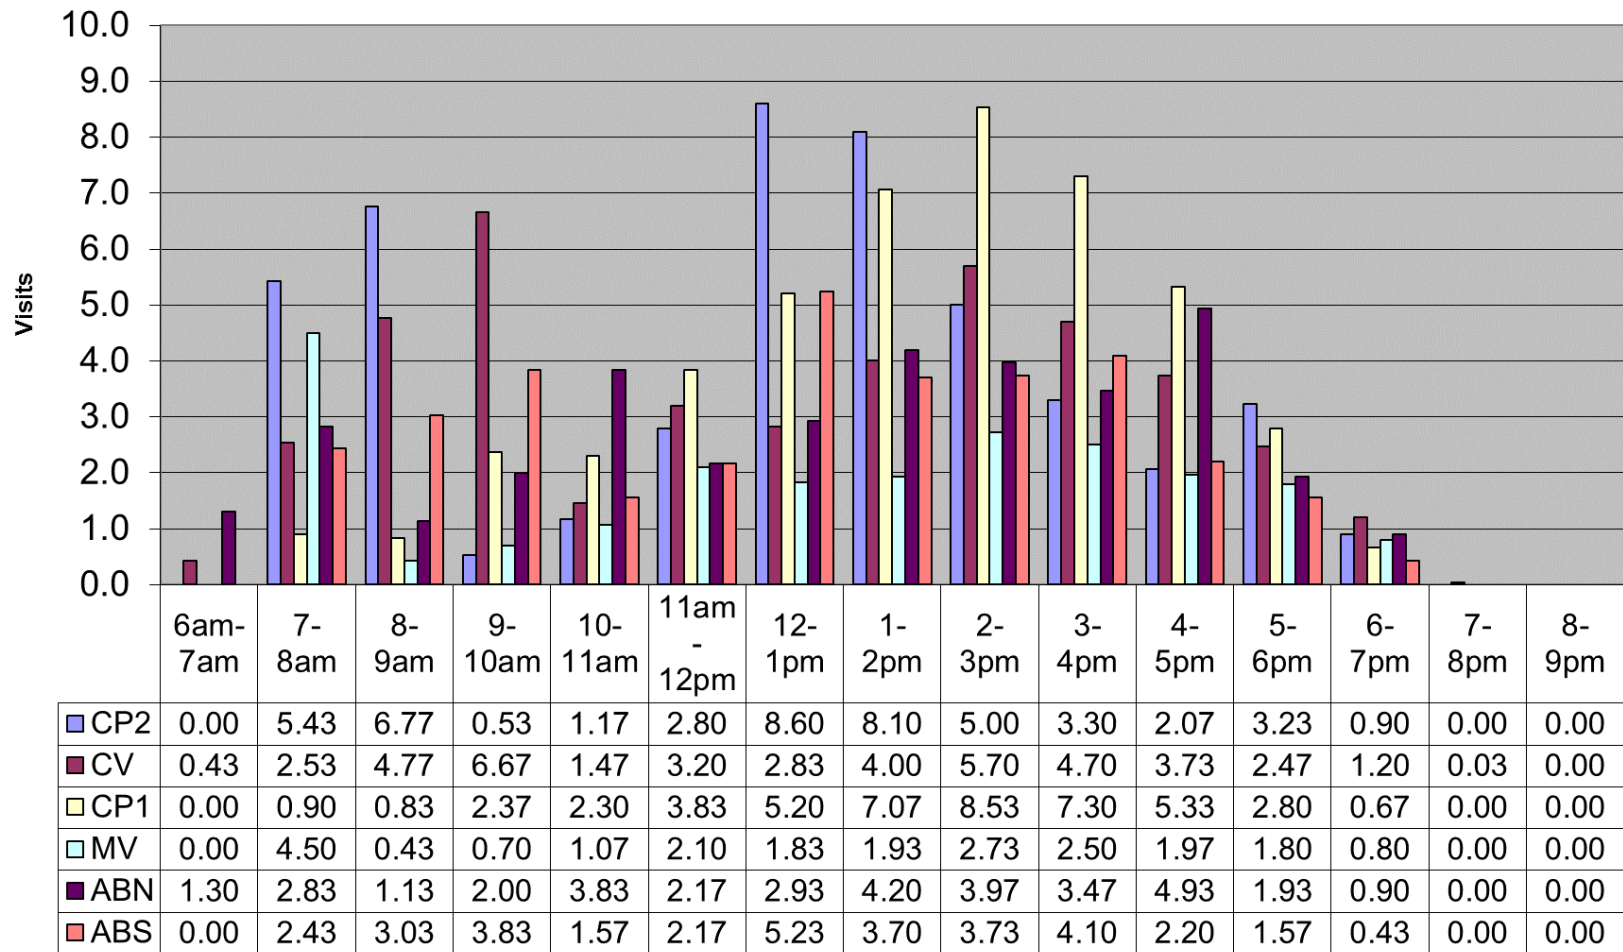

January 2014 - Pool Use by Hour - Major Centers

	LC	CH	DH	EC	CR	SRS	WEST
Total Visits	2788	2257	1982	1659	2740	1497	689
Avg Daily	93	75	66	55	91	50	23
Avg Hourly	6.00	4.85	4.26	3.57	5.89	3.22	1.48

Satellite Centers - January 2014 - Pool Use by Hour

Visits By Hour

	ABN	ABS	CP1	CP2	CV	MV
Total Visits	1068	1020	1414	1437	1312	671
Avg Visits Per Day	35.60	34.00	47.13	47.90	43.73	22.37
Avg Visits Per Hour	2.37	2.27	3.14	3.19	2.92	1.49