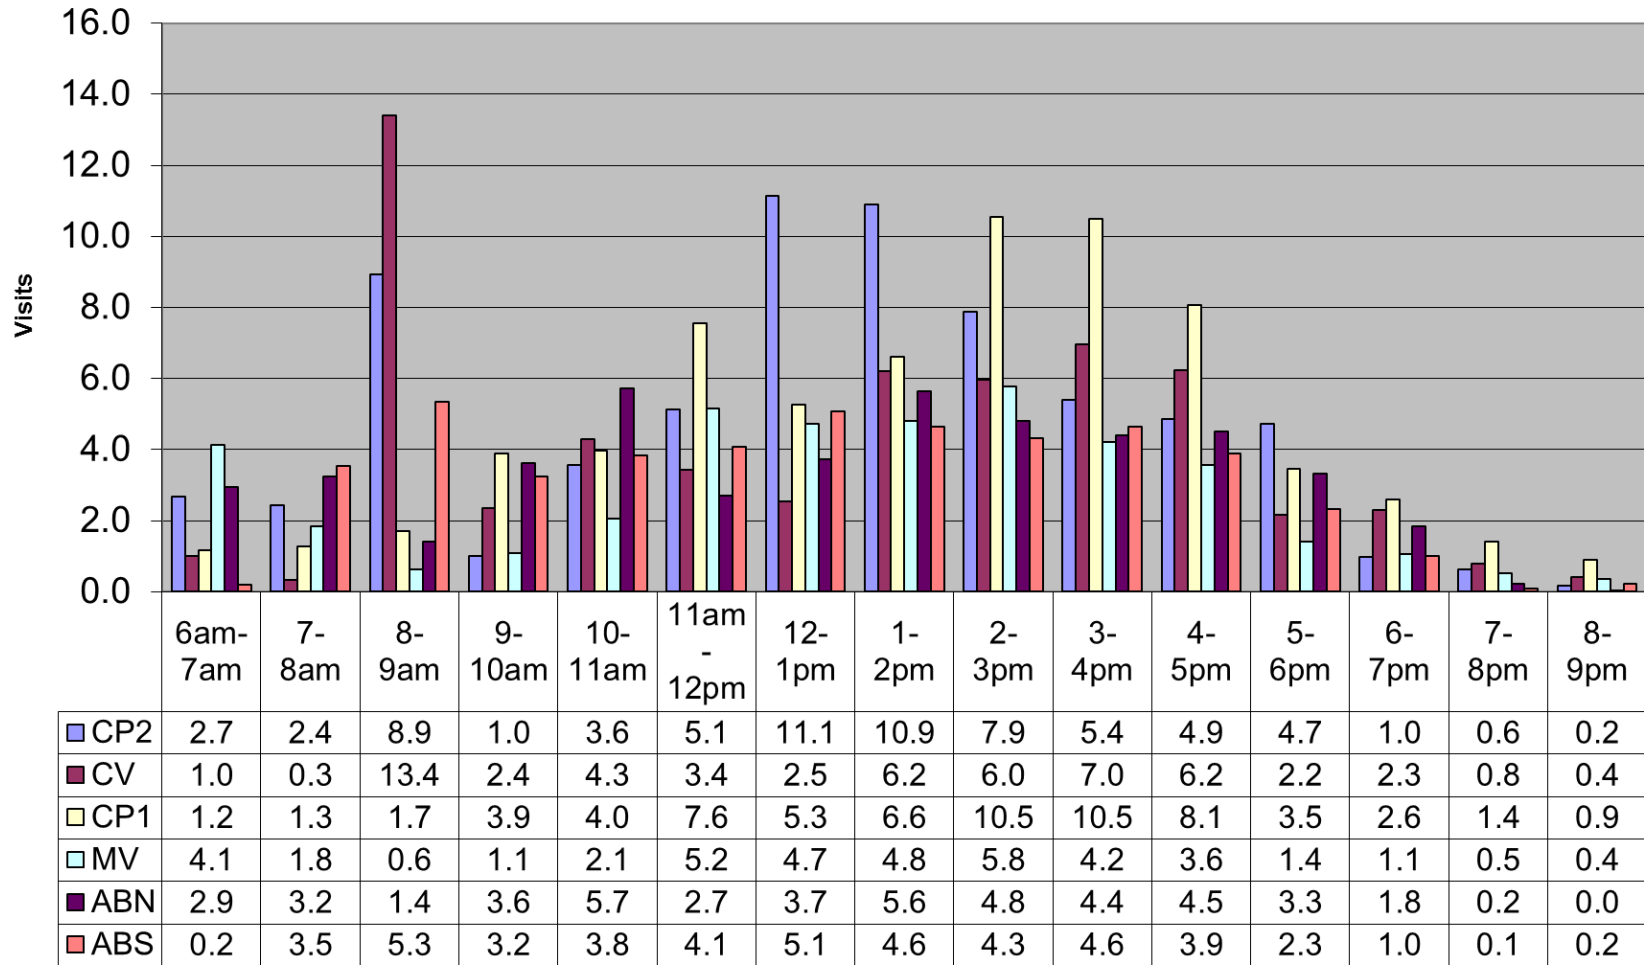

March 2014 - Pool Use by Hour - Major Centers

	LC	CH	DH	EC	CR	SRS	WEST
Total Visits	3966	3658	2546	2154	2711	2062	1523
Avg Daily	132	122	85	72	90	69	51
Avg Hourly	8.53	7.87	5.48	4.63	5.83	4.43	3.28

Satellite Centers - March 2014 - Pool Use by Hour

Visits By Hour

	ABN	ABS	CP1	CP2	CV	MV
Total Visits	1444	1393	2067	2112	1752	1241
Avg Visits Per Day	48.1	46.4	68.9	70.4	58.4	41.4
Avg Visits Per Hour	3.2	3.1	4.6	4.7	3.9	2.8