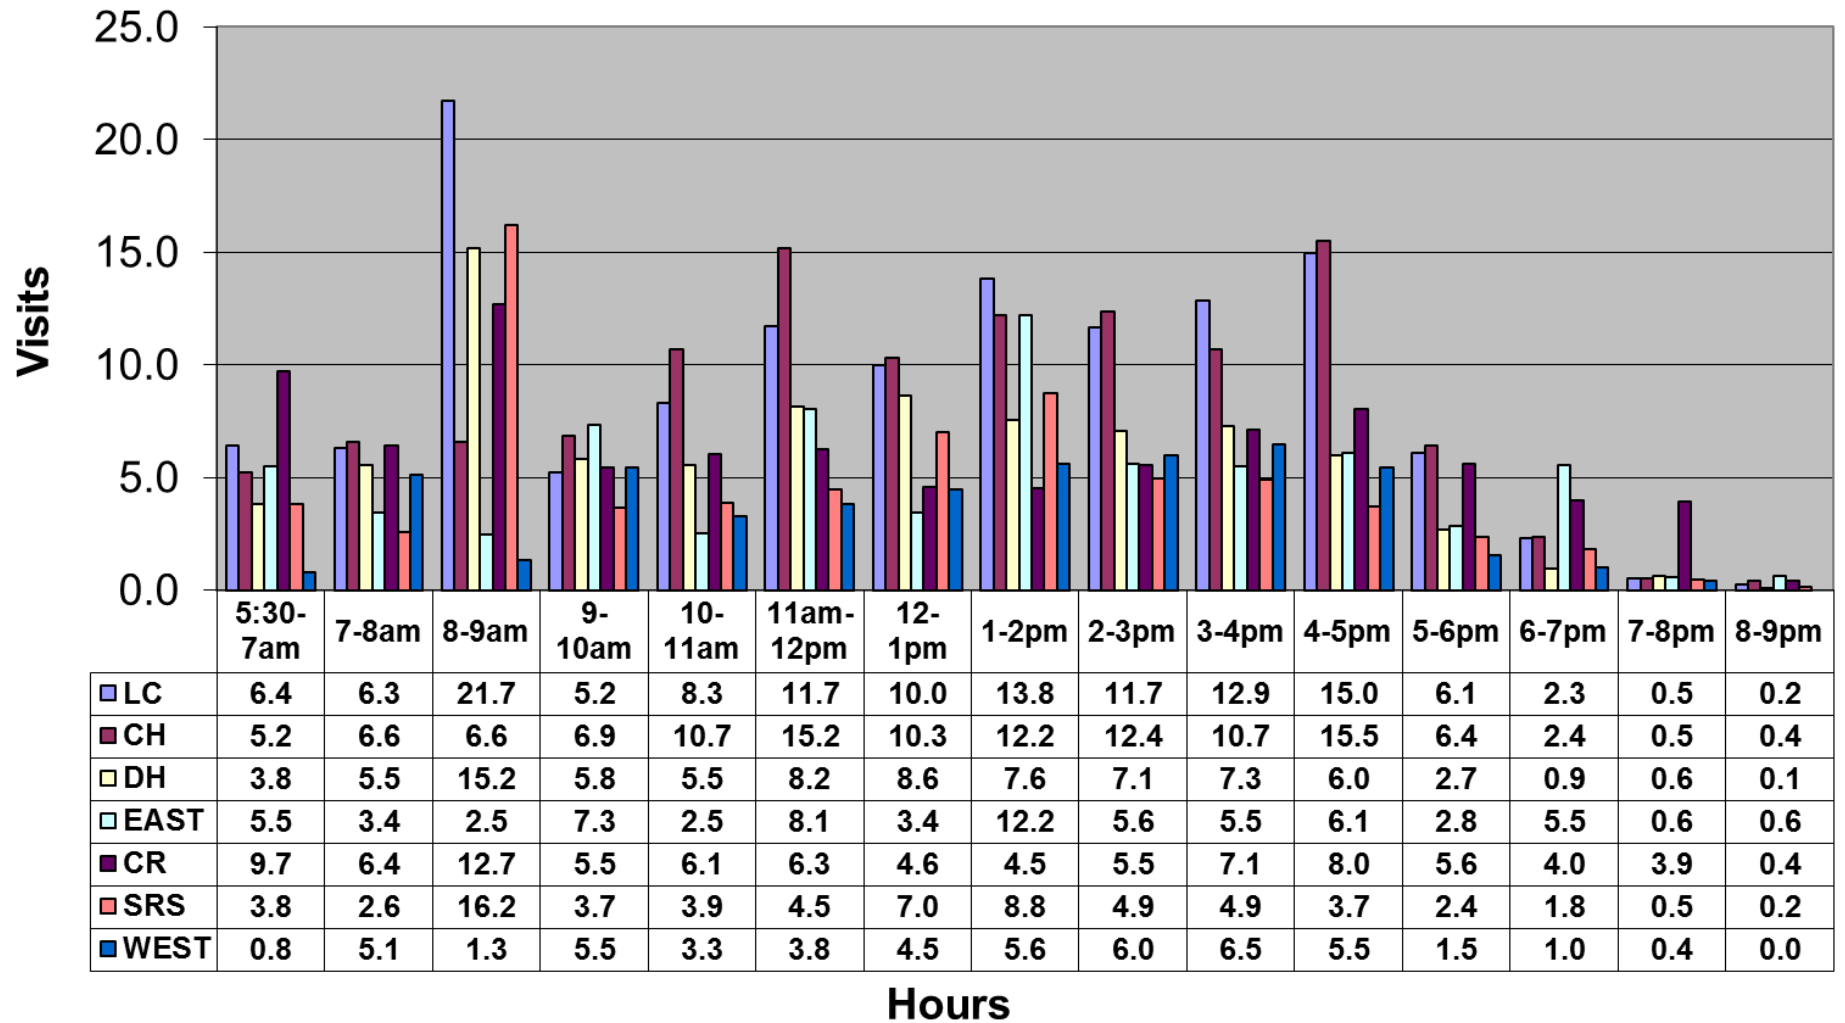

March 2014 - Pool Use by Hour - Major Centers

	LC	CH	DH	EC	CR	SRS	WEST
Total Visits	3966	3658	2546	2154	2711	2062	1523
Avg Daily	132	122	85	72	90	69	51
Avg Hourly	8.53	7.87	5.48	4.63	5.83	4.43	3.28

Satellite Centers - March 2014 - Pool Use by Hour

Visits By Hour

	ABN	ABS	CP1	CP2	CV	MV
Total Visits	1444	1393	2067	2112	1752	1241
Avg Visits Per Day	48.1	46.4	68.9	70.4	58.4	41.4
Avg Visits Per Hour	3.2	3.1	4.6	4.7	3.9	2.8