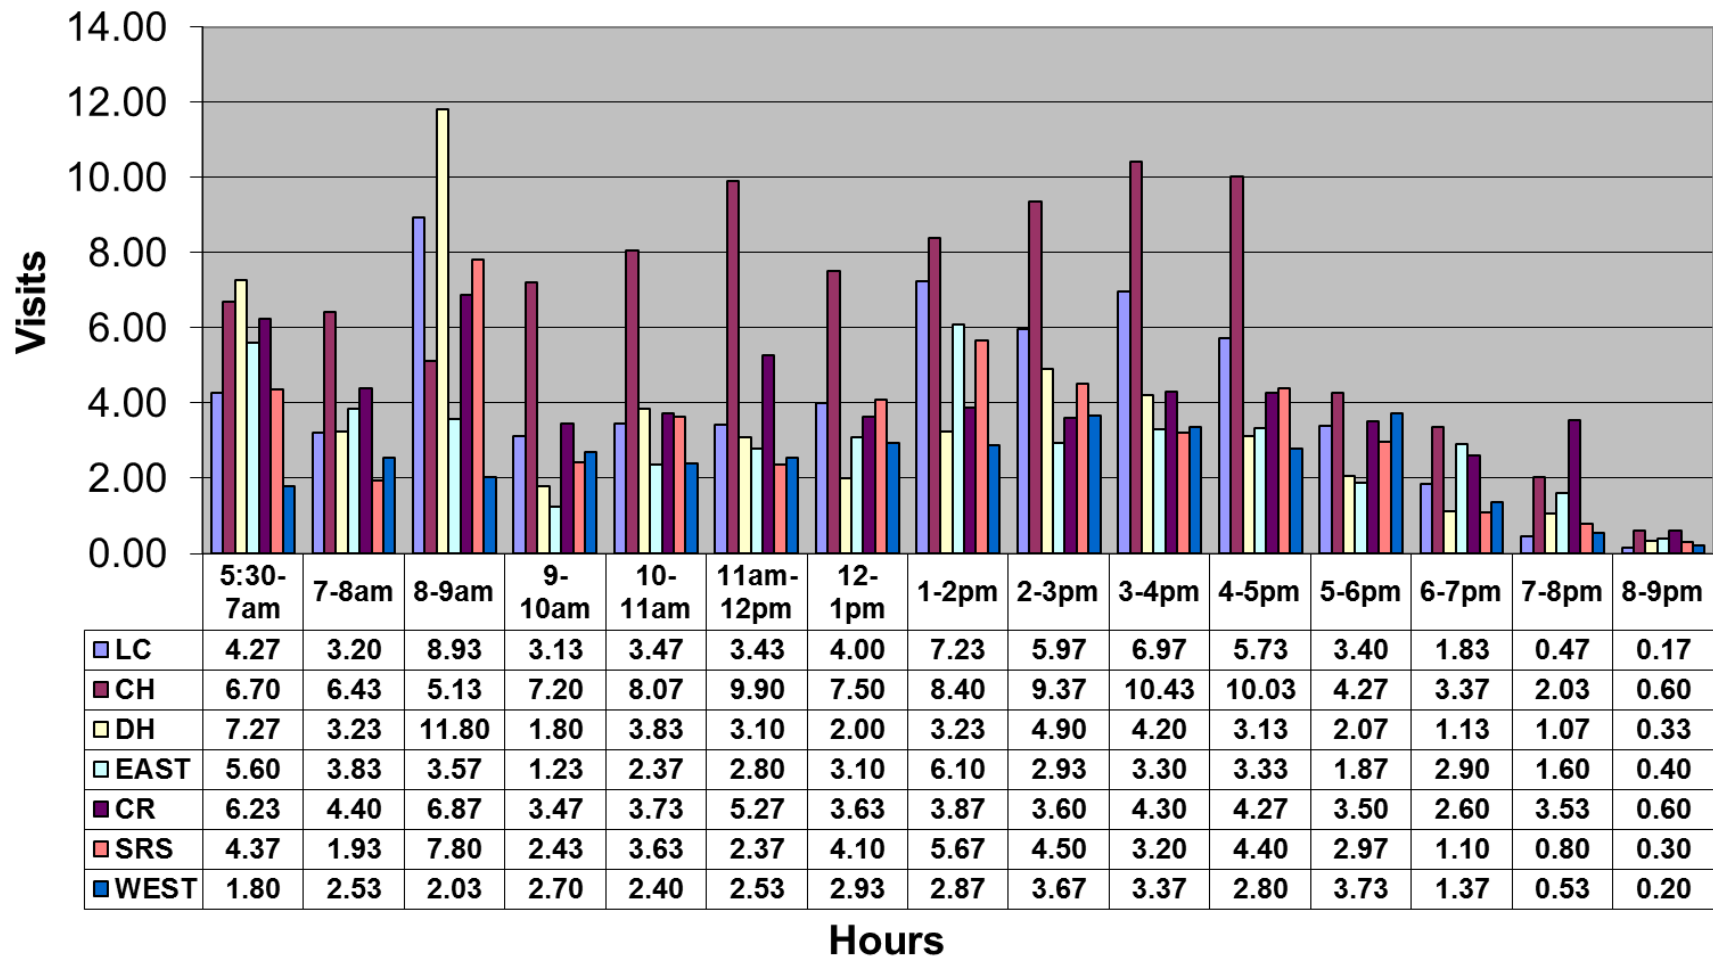

May 2014 - Pool Use by Hour - Major Centers

	LC	CH	DH	EC	CR	SRS	WEST
Total Visits	1866	2983	1593	1348	1796	1487	1064
Avg Daily	62	99	53	45	60	50	35
Avg Hourly	4.01	6.42	3.43	2.90	3.86	3.20	2.29

Satellite Centers - May 2014 - Pool Use by Hour

Visits By Hour

	ABN	ABS	CP1	CP2	CV	MV
Total Visits	454	0	1539	1593	1279	1106
Avg Visits Per Day	15.13	0.00	51.30	53.10	42.63	36.87
Avg Visits Per Hour	1.01	0.00	3.42	3.54	2.84	2.46