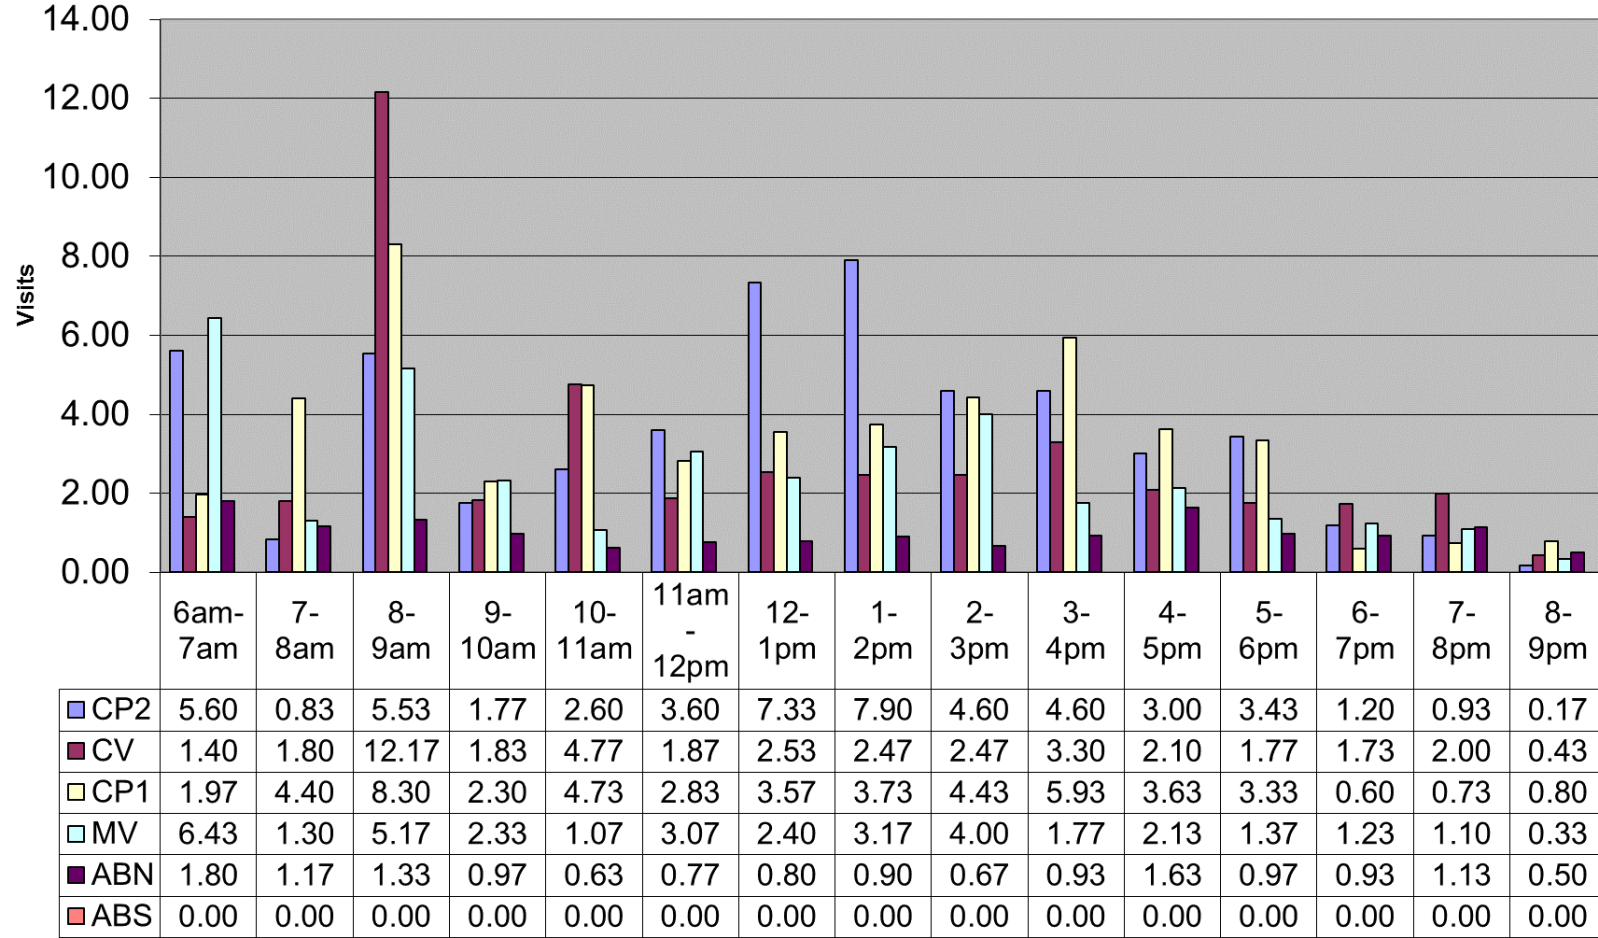

May 2014 - Pool Use by Hour - Major Centers

	LC	CH	DH	EC	CR	SRS	WEST
Total Visits	1866	2983	1593	1348	1796	1487	1064
Avg Daily	62	99	53	45	60	50	35
Avg Hourly	4.01	6.42	3.43	2.90	3.86	3.20	2.29

Satellite Centers - May 2014 - Pool Use by Hour

Visits By Hour

	ABN	ABS	CP1	CP2	CV	MV
Total Visits	454	0	1539	1593	1279	1106
Avg Visits Per Day	15.13	0.00	51.30	53.10	42.63	36.87
Avg Visits Per Hour	1.01	0.00	3.42	3.54	2.84	2.46