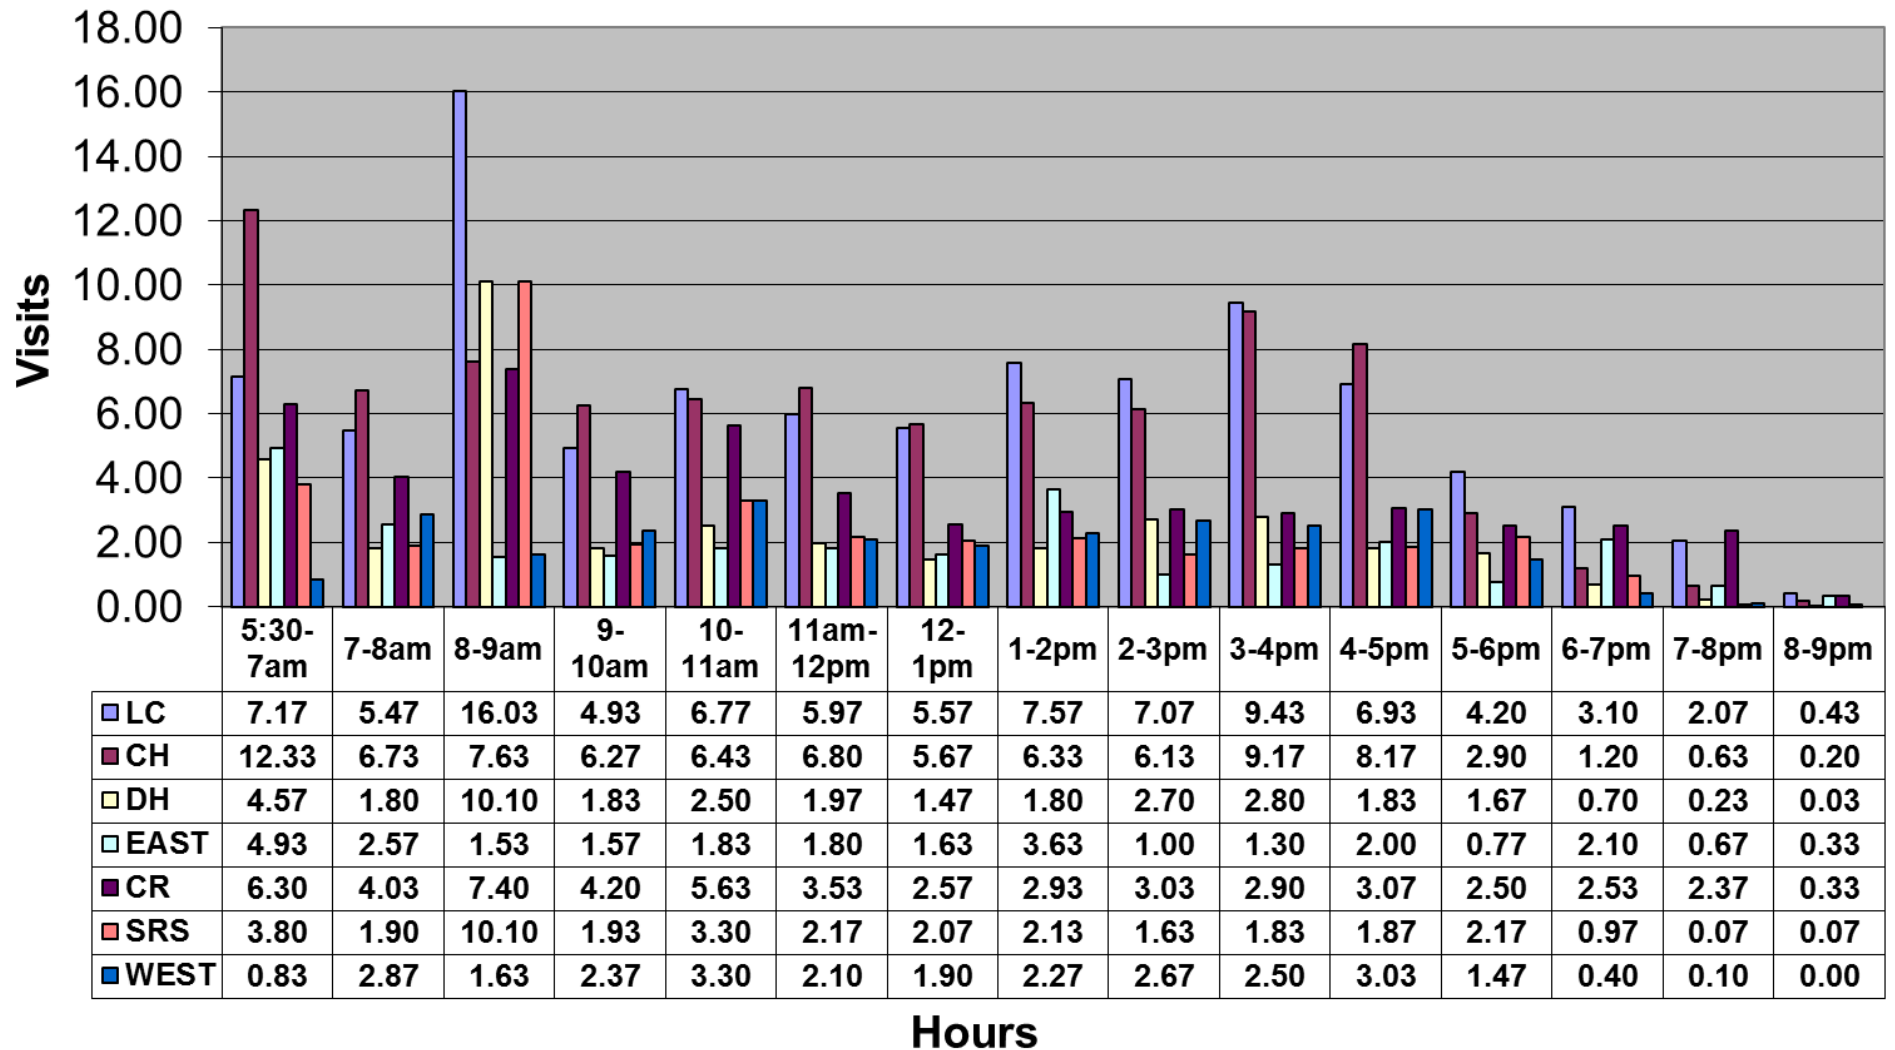

September 2014 - Pool Use by Hour - Major Centers

	LC	CH	DH	EC	CR	SRS	WEST
Total Visits	2781	2598	1080	830	1600	1080	823
Avg Daily	93	87	36	28	53	36	27
Avg Hourly	5.98	5.59	2.32	1.78	3.44	2.32	1.77

Satellite Centers - September 2014 - Pool Use by Hour

Visits By Hour

	ABN	ABS	CP1	CP2	CV	MV
Total Visits	1118	1195	612	1567	1034	428
Avg Visits Per Day	37.27	39.83	20.40	52.23	34.47	14.27
Avg Visits Per Hour	2.48	2.66	1.36	3.48	2.30	0.95