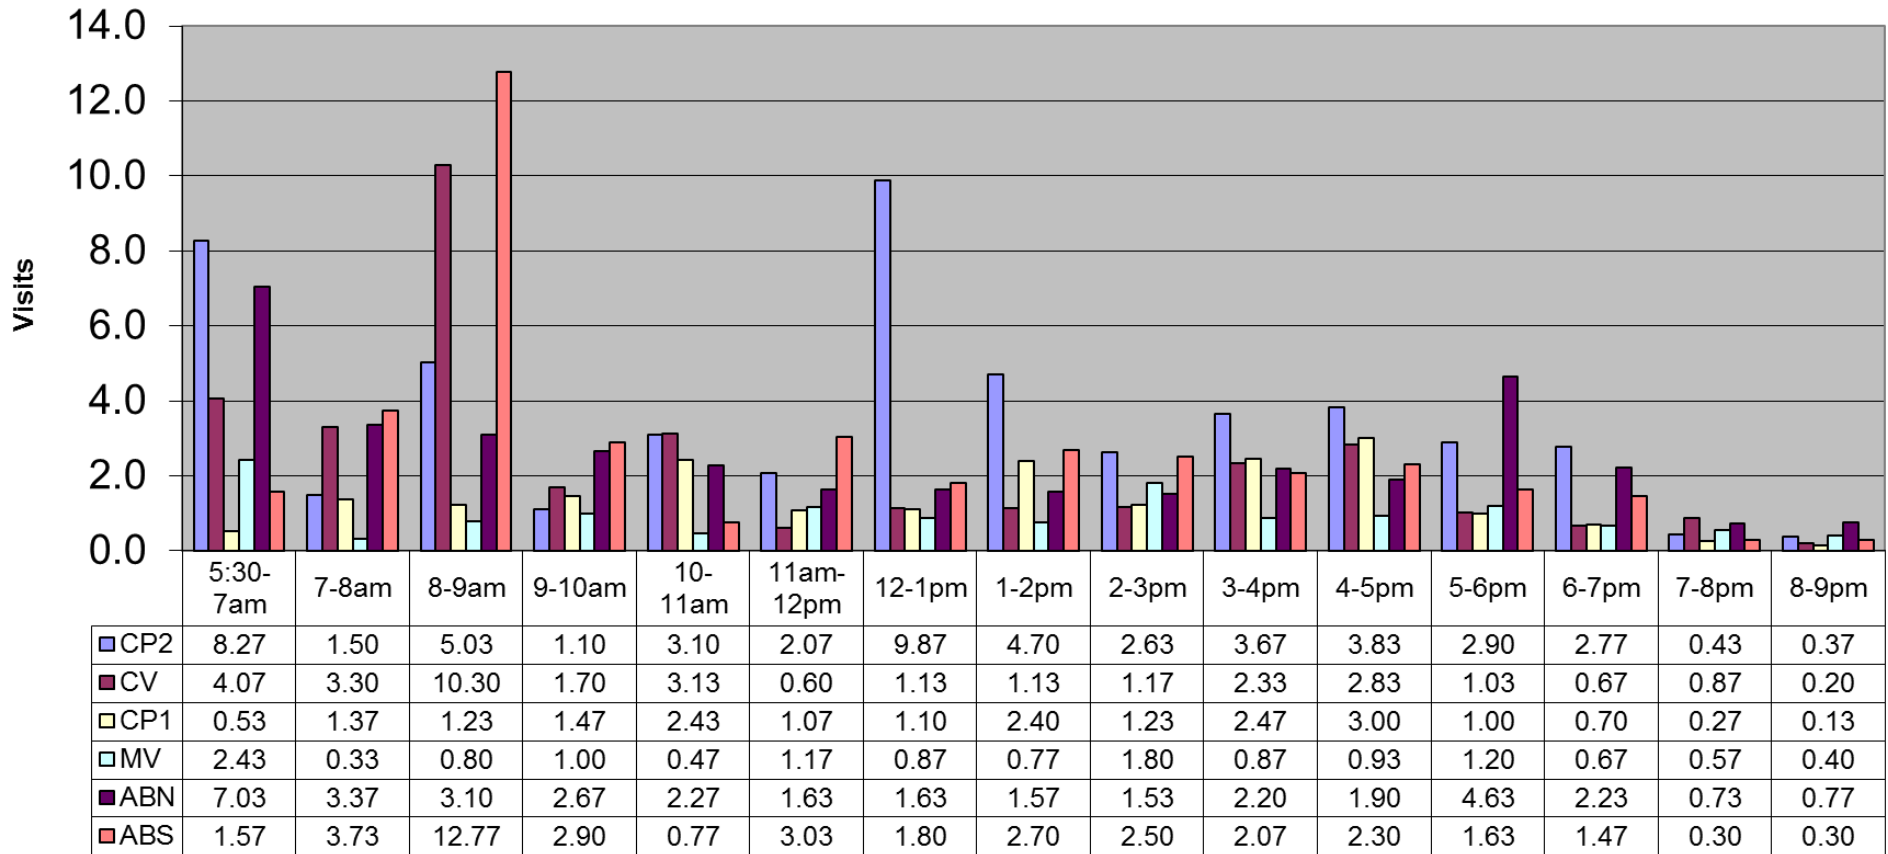

September 2014 - Pool Use by Hour - Major Centers

	LC	CH	DH	EC	CR	SRS	WEST
Total Visits	2781	2598	1080	830	1600	1080	823
Avg Daily	93	87	36	28	53	36	27
Avg Hourly	5.98	5.59	2.32	1.78	3.44	2.32	1.77

Satellite Centers - September 2014 - Pool Use by Hour

Visits By Hour

	ABN	ABS	CP1	CP2	CV	MV
Total Visits	1118	1195	612	1567	1034	428
Avg Visits Per Day	37.27	39.83	20.40	52.23	34.47	14.27
Avg Visits Per Hour	2.48	2.66	1.36	3.48	2.30	0.95