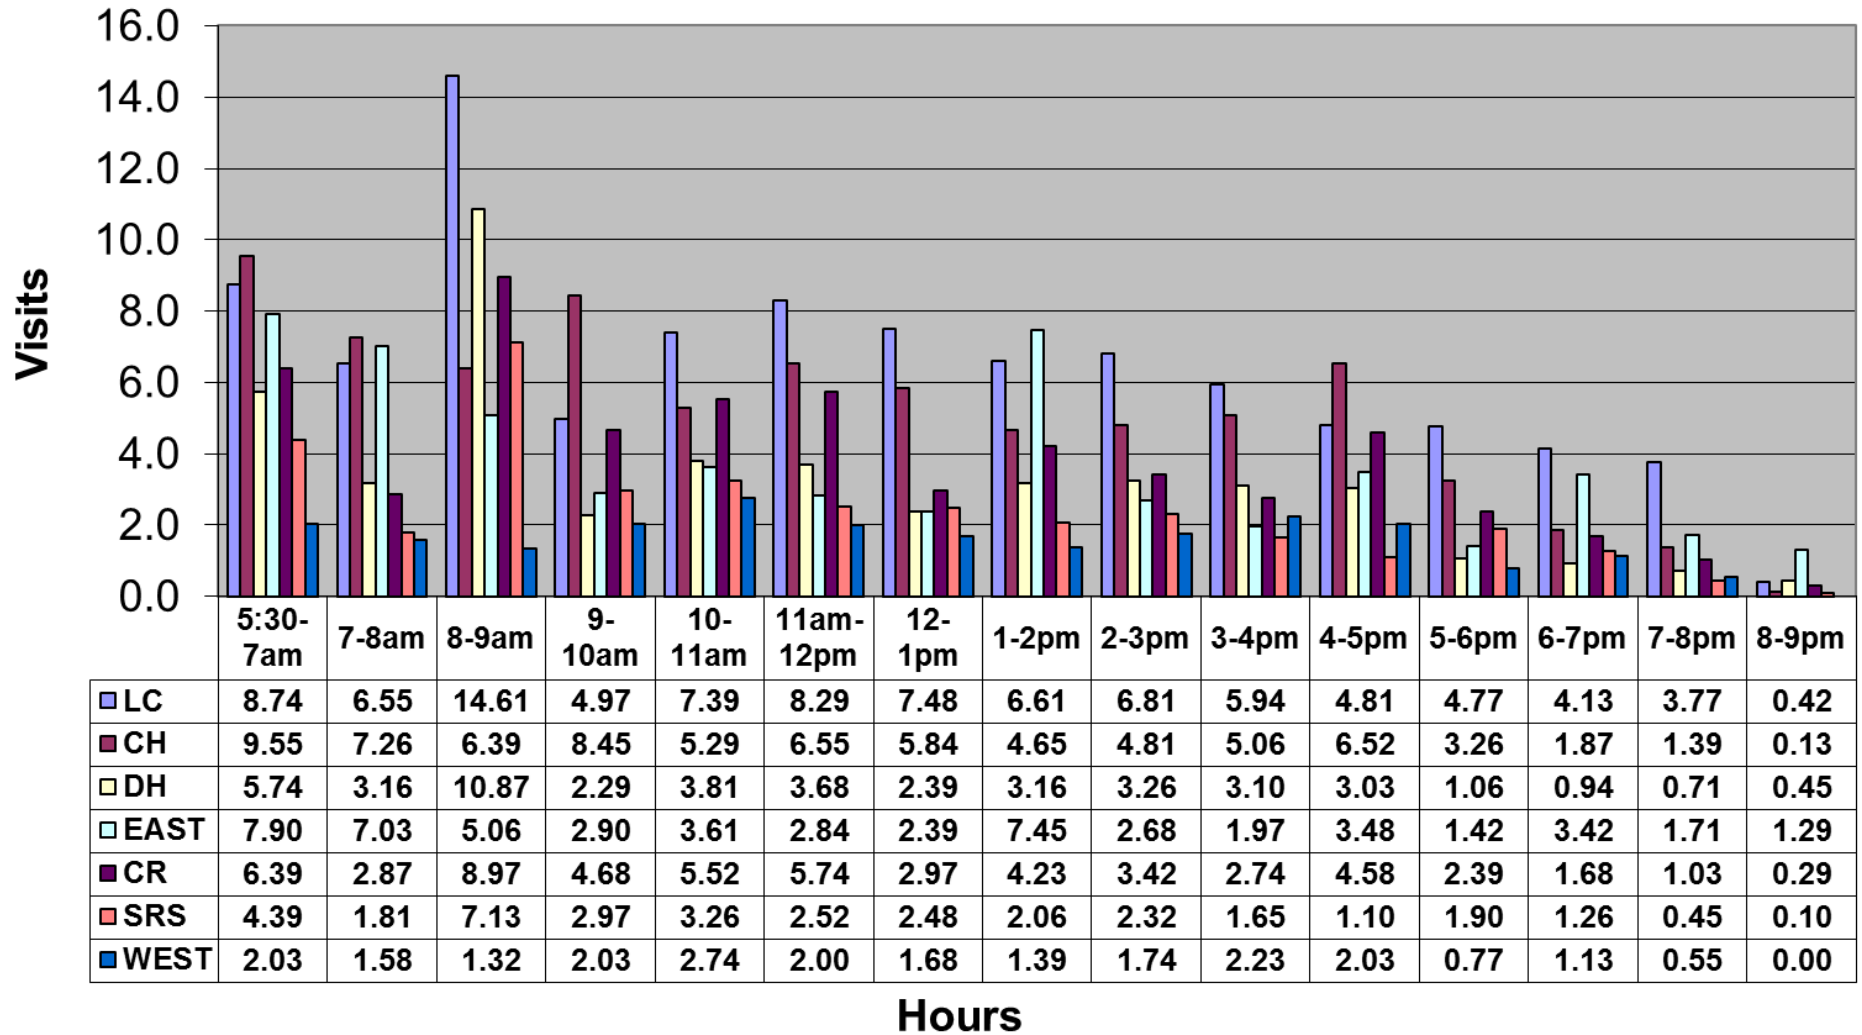

July 2015 - Pool Use by Hour - Major Centers

	LC	CH	DH	EC	CR	SRS	WEST
Total Visits	2954	2387	1477	1710	1782	1097	720
Avg Daily	95	77	48	55	57	35	23
Avg Hourly	6.15	4.97	3.07	3.56	3.71	2.28	1.50

July 2015 - Satellite Centers - Pool Use by Hour

Visits By Hour

	ABN	ABS	CP1	CP2	CV	MV
Total Visits	0	1386	1047	1367	1147	780
Avg Visits Per Day	0.00	44.71	33.77	44.10	37.00	25.16
Avg Visits Per Hour	0.00	2.88	2.18	2.84	2.39	1.62