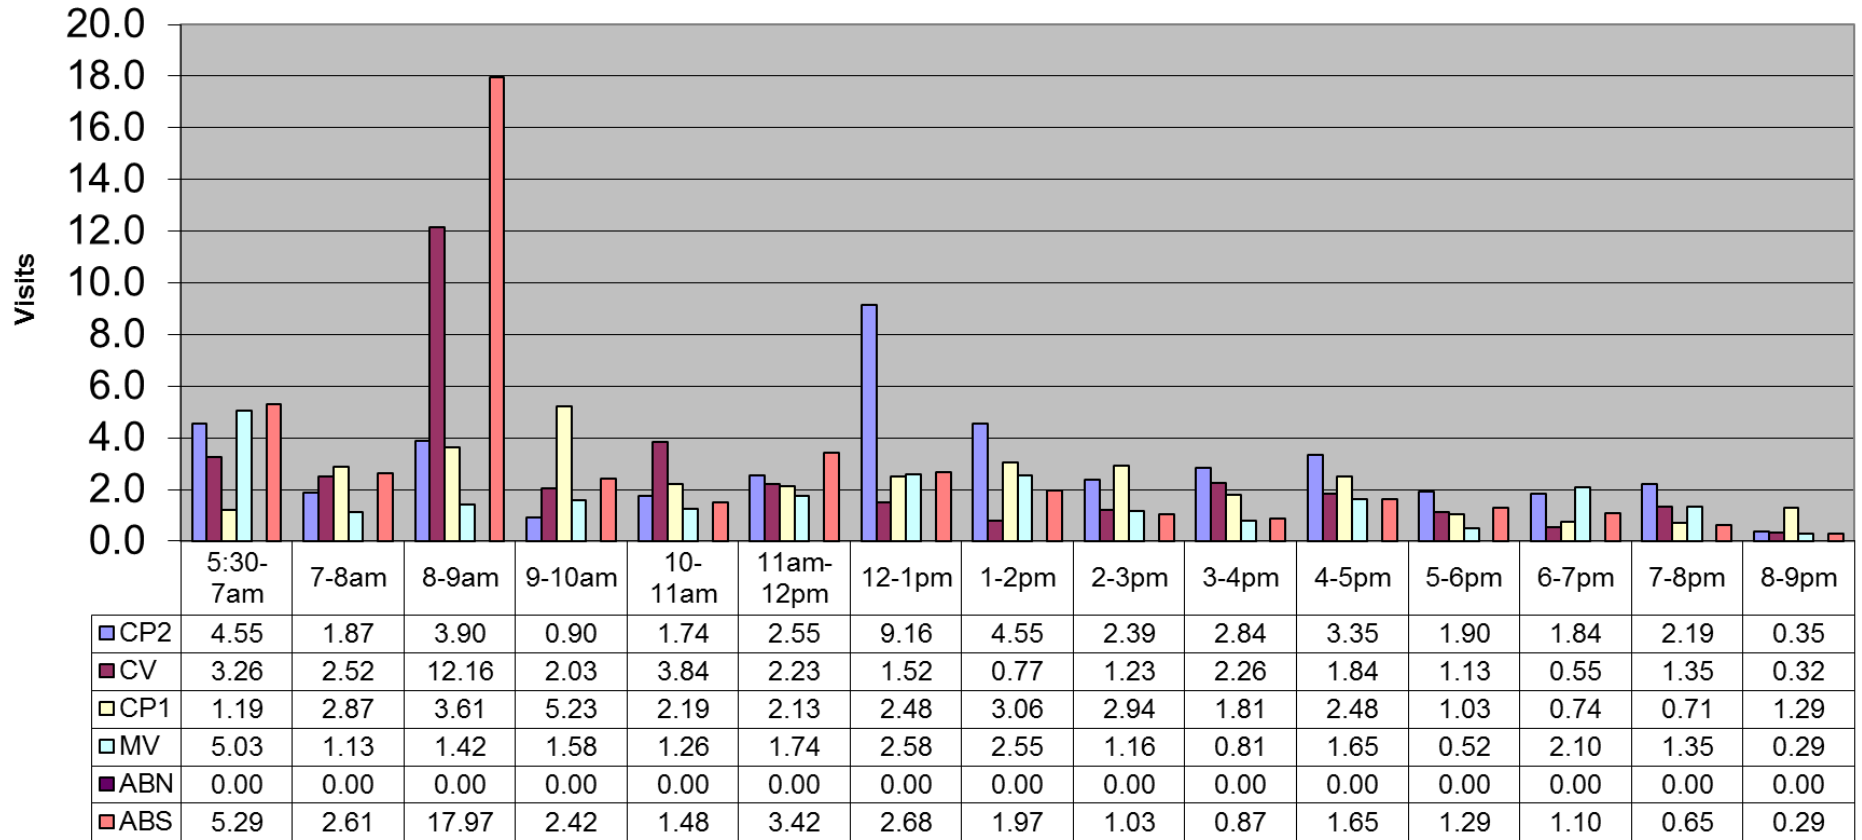

July 2015 - Pool Use by Hour - Major Centers

	LC	CH	DH	EC	CR	SRS	WEST
Total Visits	2954	2387	1477	1710	1782	1097	720
Avg Daily	95	77	48	55	57	35	23
Avg Hourly	6.15	4.97	3.07	3.56	3.71	2.28	1.50

July 2015 - Satellite Centers - Pool Use by Hour

Visits By Hour

	ABN	ABS	CP1	CP2	CV	MV
Total Visits	0	1386	1047	1367	1147	780
Avg Visits Per Day	0.00	44.71	33.77	44.10	37.00	25.16
Avg Visits Per Hour	0.00	2.88	2.18	2.84	2.39	1.62