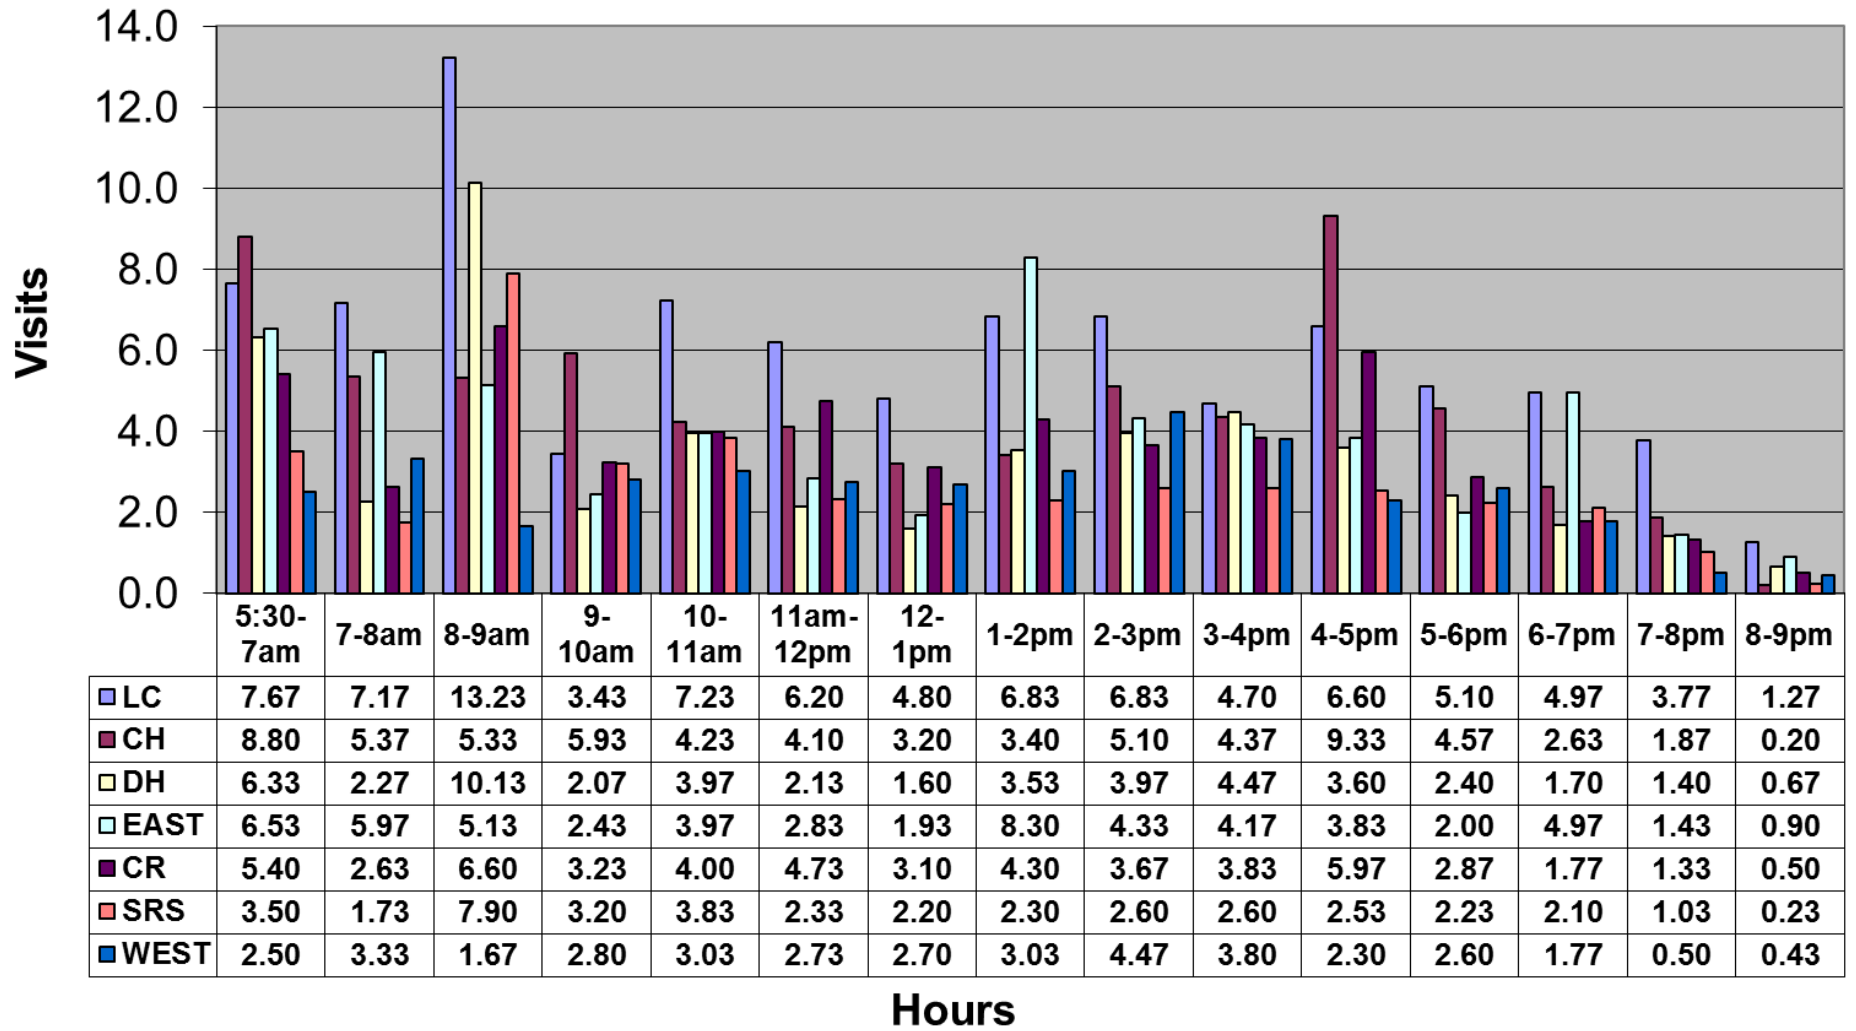

June 2015 - Pool Use by Hour - Major Centers

	LC	CH	DH	EC	CR	SRS	WEST
Total Visits	2694	2053	1507	1762	1618	1210	1130
Avg Daily	90	68	50	59	54	40	38
Avg Hourly	5.79	4.42	3.24	3.79	3.48	2.60	2.43

June 2015 - Satellite Centers - Pool Use by Hour

Visits By Hour

	ABN	ABS	CP1	CP2	CV	MV
Total Visits	0	1399	1017	1482	1154	802
Avg Visits Per Day	0.00	46.63	33.90	49.40	38.47	26.73
Avg Visits Per Hour	0.00	3.01	2.19	3.19	2.48	1.72