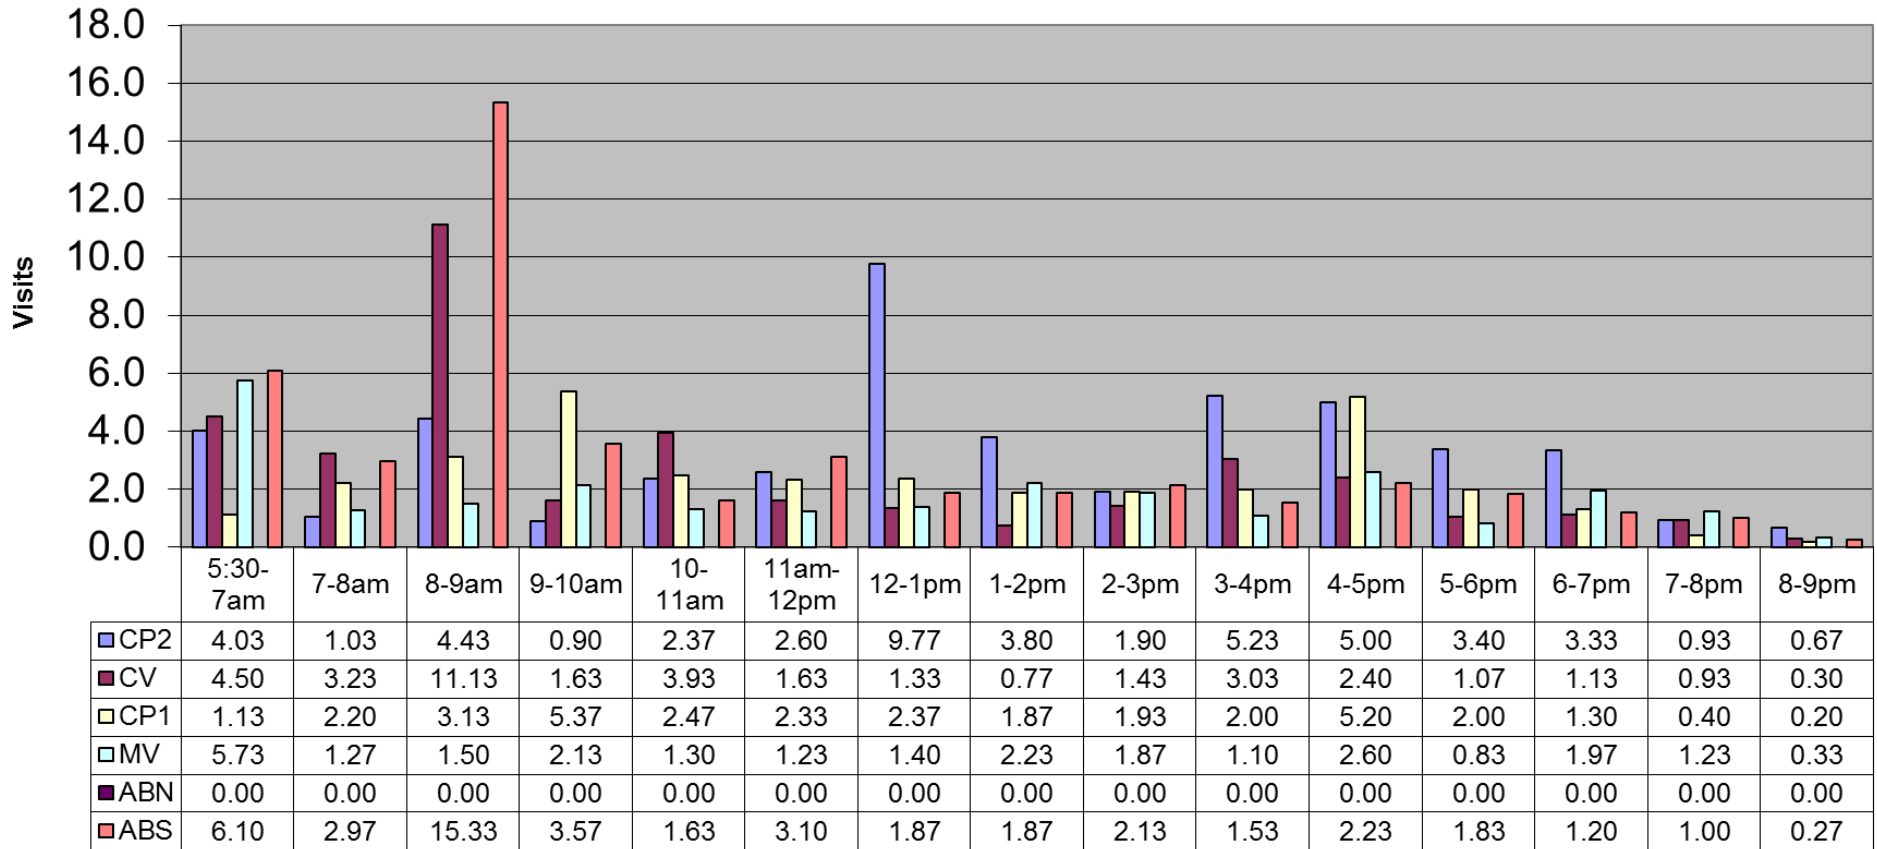

June 2015 - Pool Use by Hour - Major Centers

	LC	CH	DH	EC	CR	SRS	WEST
Total Visits	2694	2053	1507	1762	1618	1210	1130
Avg Daily	90	68	50	59	54	40	38
Avg Hourly	5.79	4.42	3.24	3.79	3.48	2.60	2.43

June 2015 - Satellite Centers - Pool Use by Hour

Visits By Hour

	ABN	ABS	CP1	CP2	CV	MV
Total Visits	0	1399	1017	1482	1154	802
Avg Visits Per Day	0.00	46.63	33.90	49.40	38.47	26.73
Avg Visits Per Hour	0.00	3.01	2.19	3.19	2.48	1.72