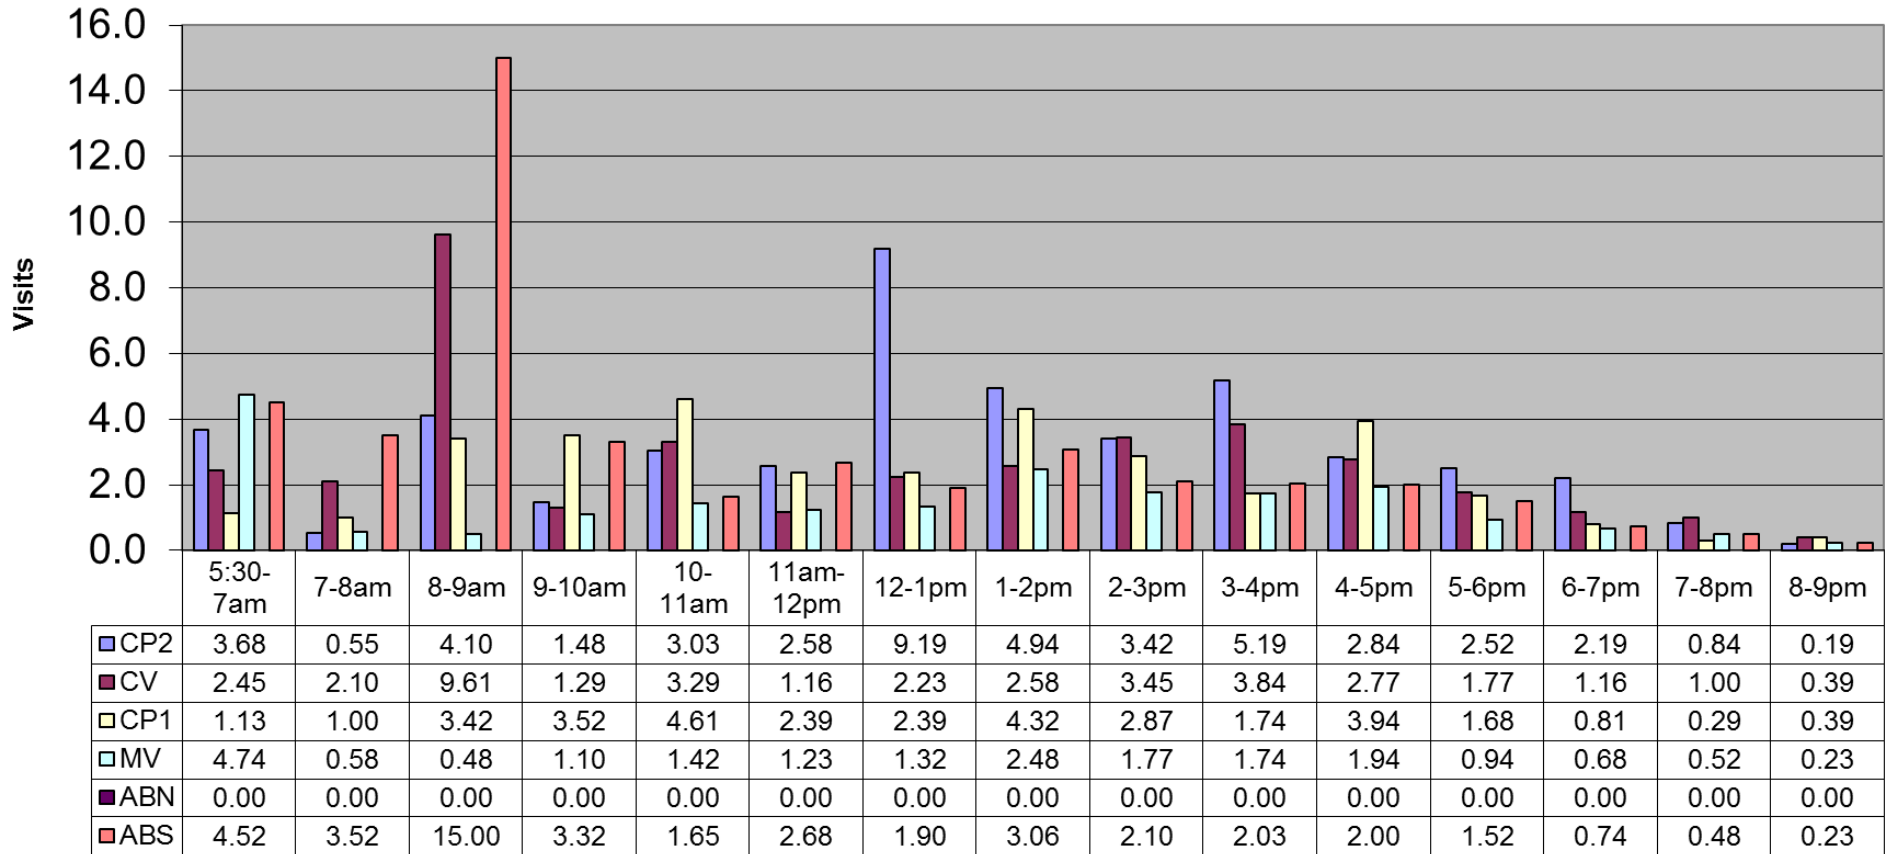

## May 2015 - Pool Use by Hour - Major Centers

	LC	CH	DH	EC	CR	SRS	WEST
<b>Total Visits</b>	2594	2313	1298	1461	1621	1183	755
<b>Avg Daily</b>	84	75	42	47	52	38	24
<b>Avg Hourly</b>	5.40	4.81	2.70	3.04	3.37	2.46	1.57

### May 2015 - Satellite Centers - Pool Use by Hour

### Visits By Hour

	ABN	ABS	CP1	CP2	CV	MV
Total Visits	0	1387	1069	1449	1212	656
Avg Visits Per Day	0.00	44.74	34.48	46.74	39.10	21.16
Avg Visits Per Hour	0.00	2.89	2.22	3.02	2.52	1.37