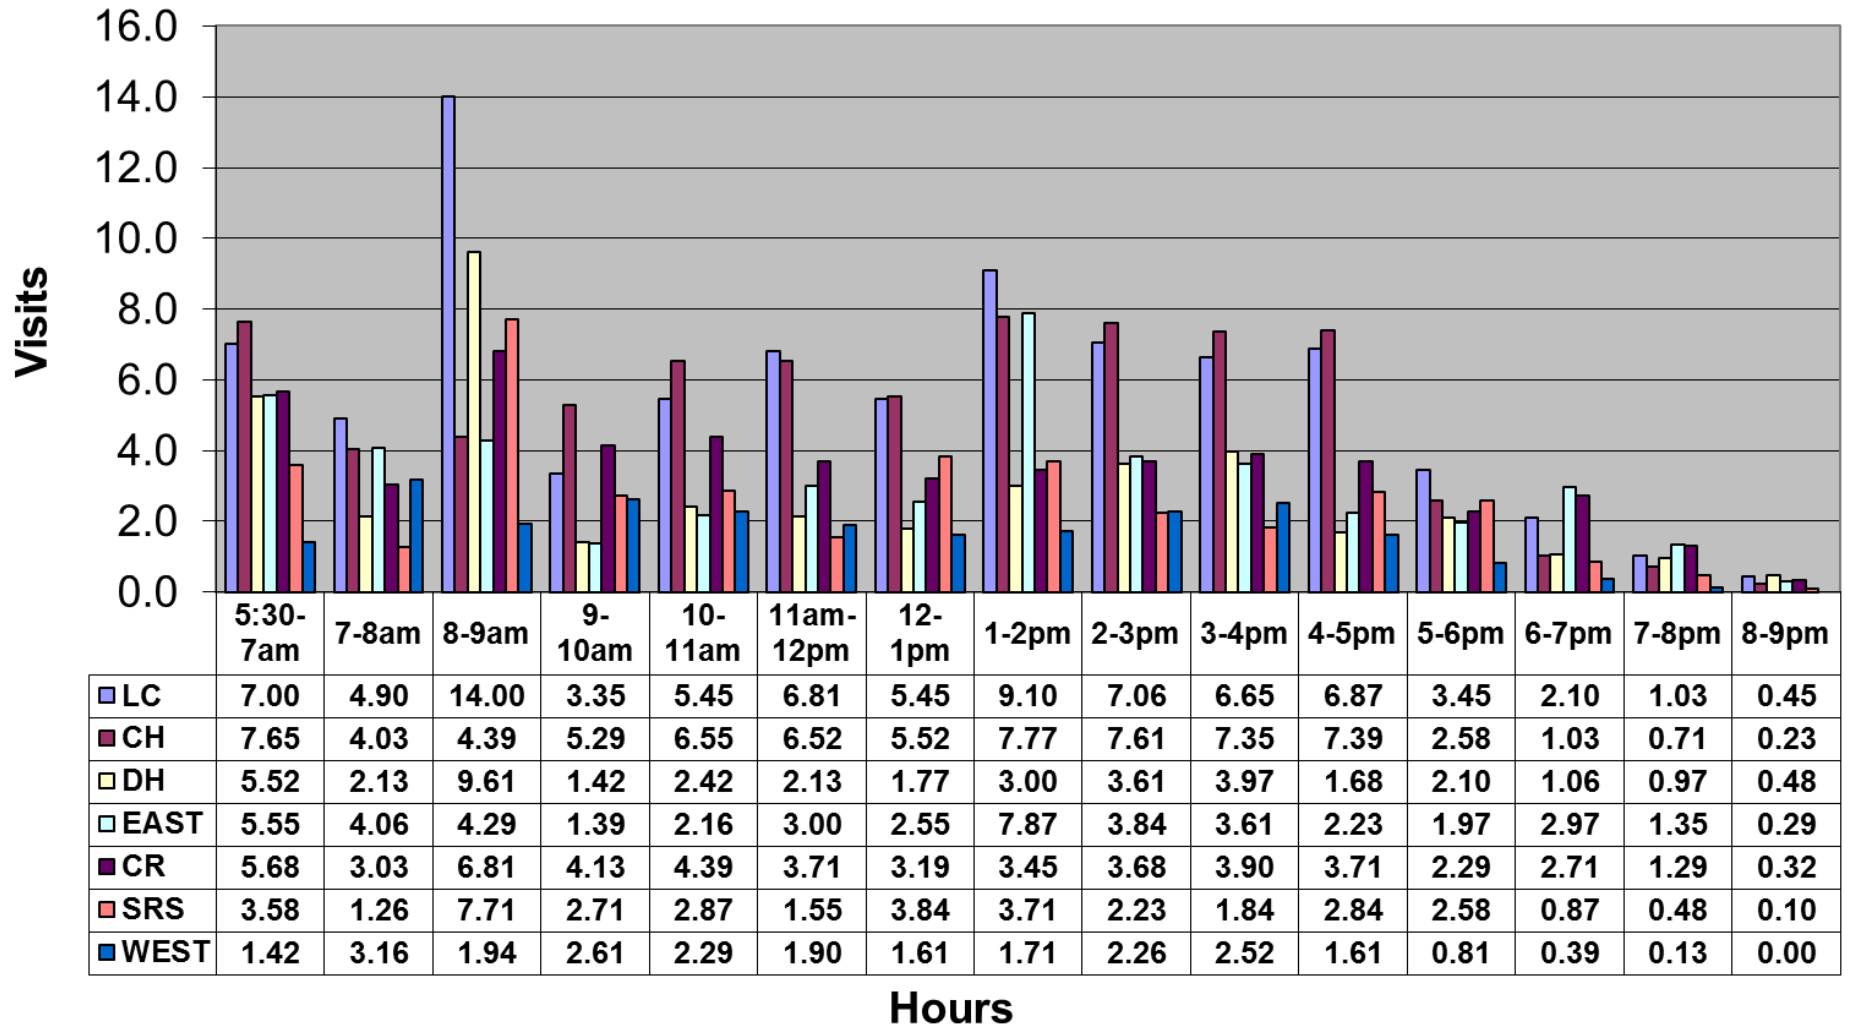

## May 2015 - Pool Use by Hour - Major Centers

	LC	CH	DH	EC	CR	SRS	WEST
<b>Total Visits</b>	2594	2313	1298	1461	1621	1183	755
<b>Avg Daily</b>	84	75	42	47	52	38	24
<b>Avg Hourly</b>	5.40	4.81	2.70	3.04	3.37	2.46	1.57

### May 2015 - Satellite Centers - Pool Use by Hour

### Visits By Hour

	ABN	ABS	CP1	CP2	CV	MV
Total Visits	0	1387	1069	1449	1212	656
Avg Visits Per Day	0.00	44.74	34.48	46.74	39.10	21.16
Avg Visits Per Hour	0.00	2.89	2.22	3.02	2.52	1.37