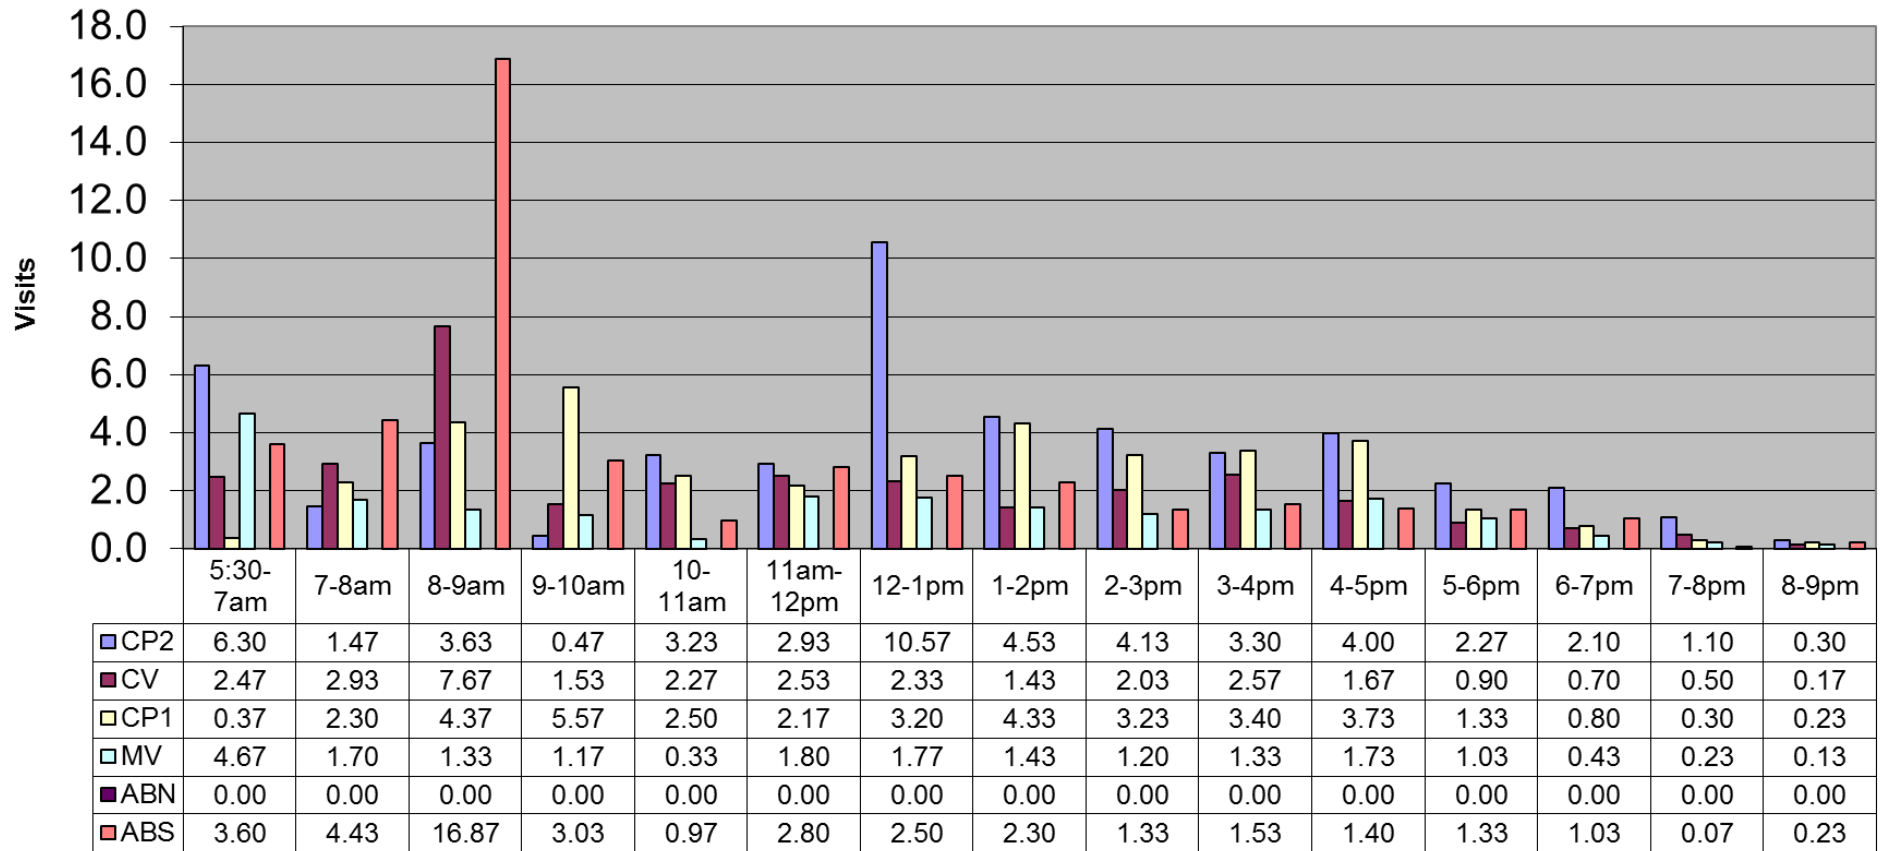

September 2015 - Pool Use by Hour - Major Centers

	LC	CH	DH	EC	CR	SRS	WEST
Total Visits	2911	2172	1455	1470	1269	1161	767
Avg Daily	97	72	49	49	42	39	26
Avg Hourly	6.26	4.67	3.13	3.16	2.73	2.50	1.65

September 2015 - Satellite Centers - Pool Use by Hour

Visits By Hour

	ABN	ABS	CP1	CP2	CV	MV
Total Visits	0	1303	1135	1510	951	609
Avg Visits Per Day	0.00	43.43	37.83	50.33	31.70	20.30
Avg Visits Per Hour	0.00	2.80	2.44	3.25	2.05	1.31