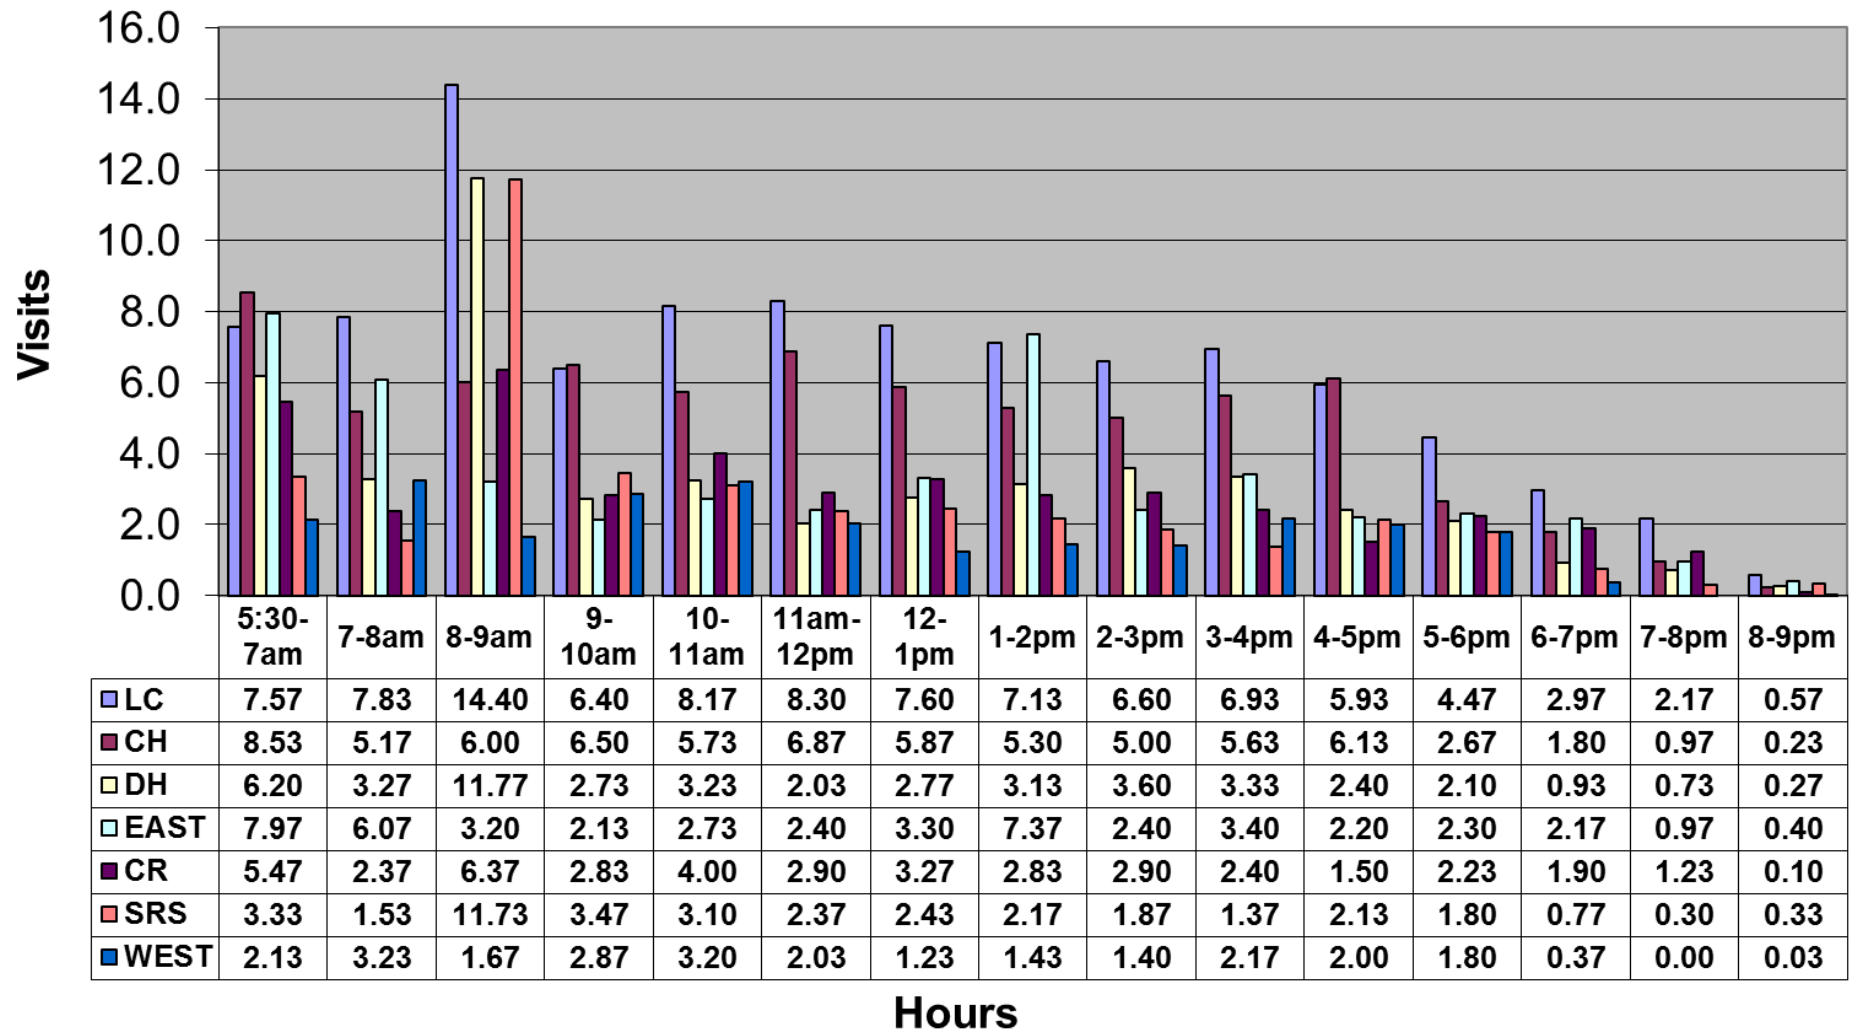

September 2015 - Pool Use by Hour - Major Centers

	LC	CH	DH	EC	CR	SRS	WEST
Total Visits	2911	2172	1455	1470	1269	1161	767
Avg Daily	97	72	49	49	42	39	26
Avg Hourly	6.26	4.67	3.13	3.16	2.73	2.50	1.65

September 2015 - Satellite Centers - Pool Use by Hour

Visits By Hour

	ABN	ABS	CP1	CP2	CV	MV
Total Visits	0	1303	1135	1510	951	609
Avg Visits Per Day	0.00	43.43	37.83	50.33	31.70	20.30
Avg Visits Per Hour	0.00	2.80	2.44	3.25	2.05	1.31