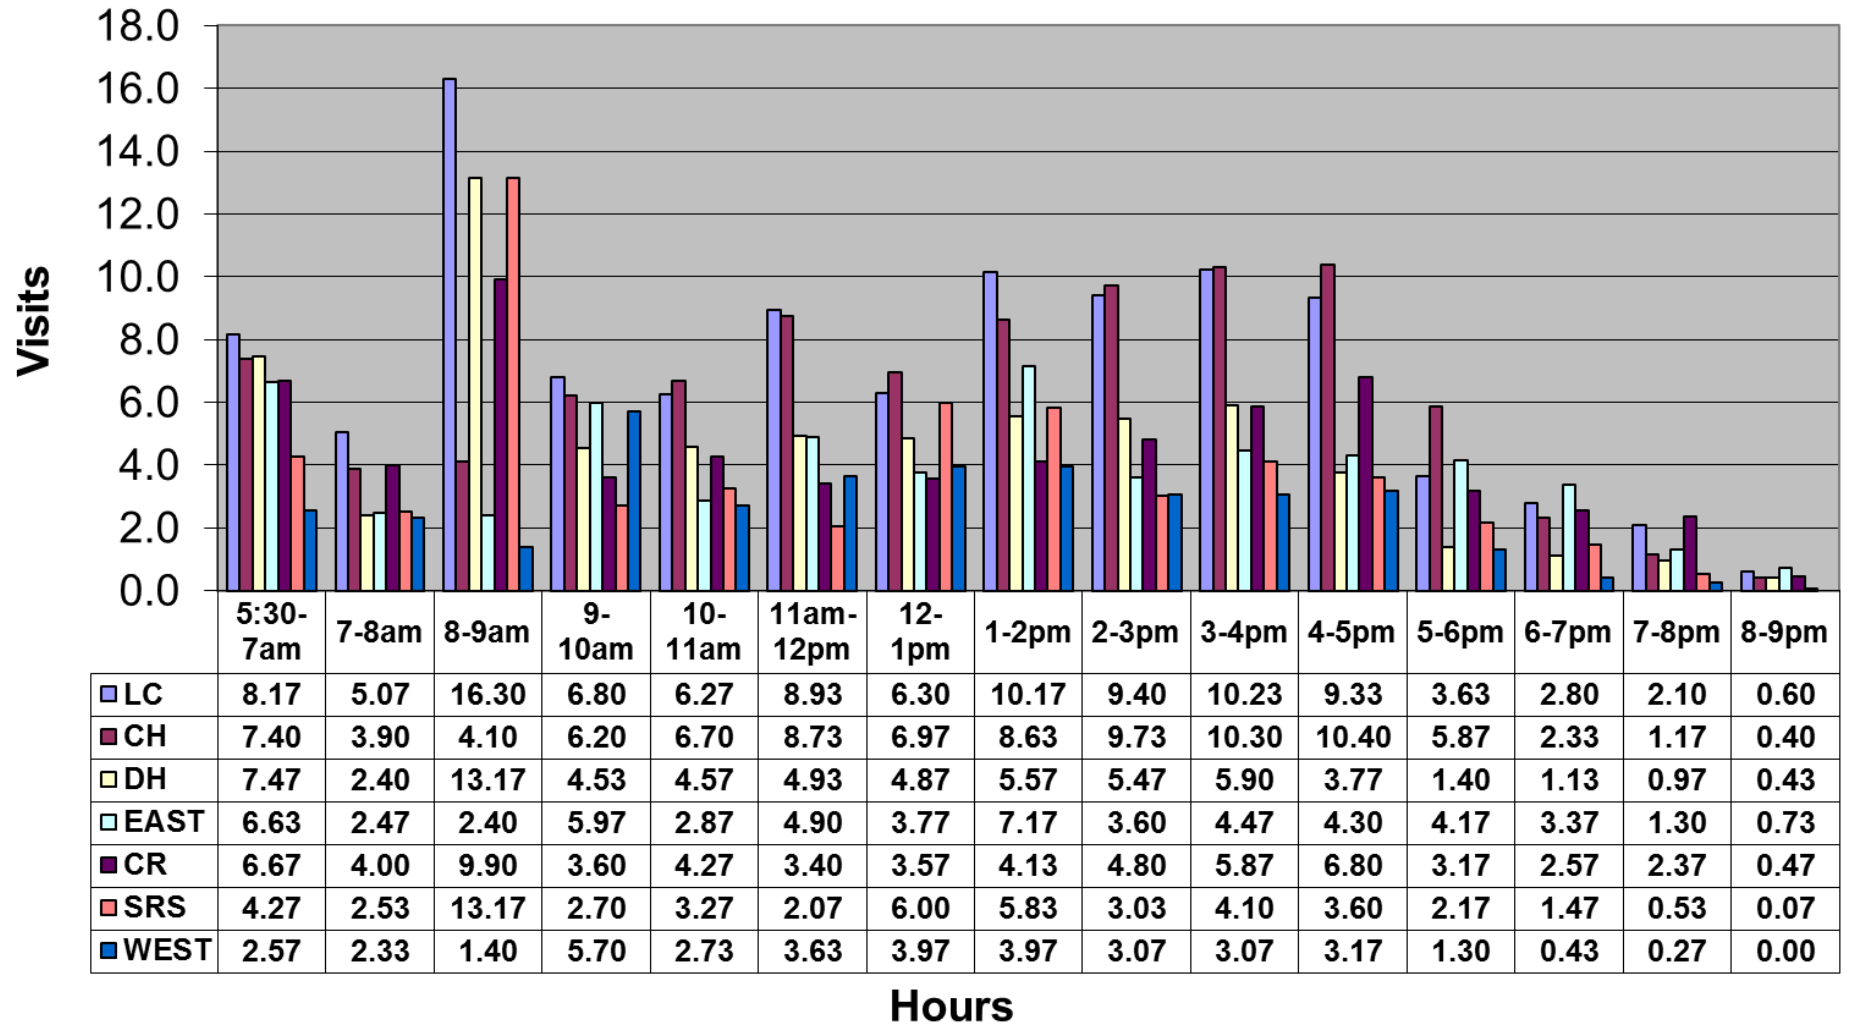

April 2016 - Pool Use by Hour - Major Centers

	LC	CH	DH	EC	CR	SRS	WEST
Total Visits	3183	2785	1997	1743	1967	1644	1128
Avg Daily	106	93	67	58	66	55	38
Avg Hourly	6.85	5.99	4.29	3.75	4.23	3.54	2.43

April 2016 - Satellite Centers - Pool Use by Hour

Visits By Hour

	ABN	ABS	CP1	CP2	CV	MV
Total Visits	0	1453	1423	1687	1629	957
Avg Visits Per Day	0.00	48.43	47.43	56.23	54.30	31.90
Avg Visits Per Hour	0.00	3.12	3.06	3.63	3.50	2.06