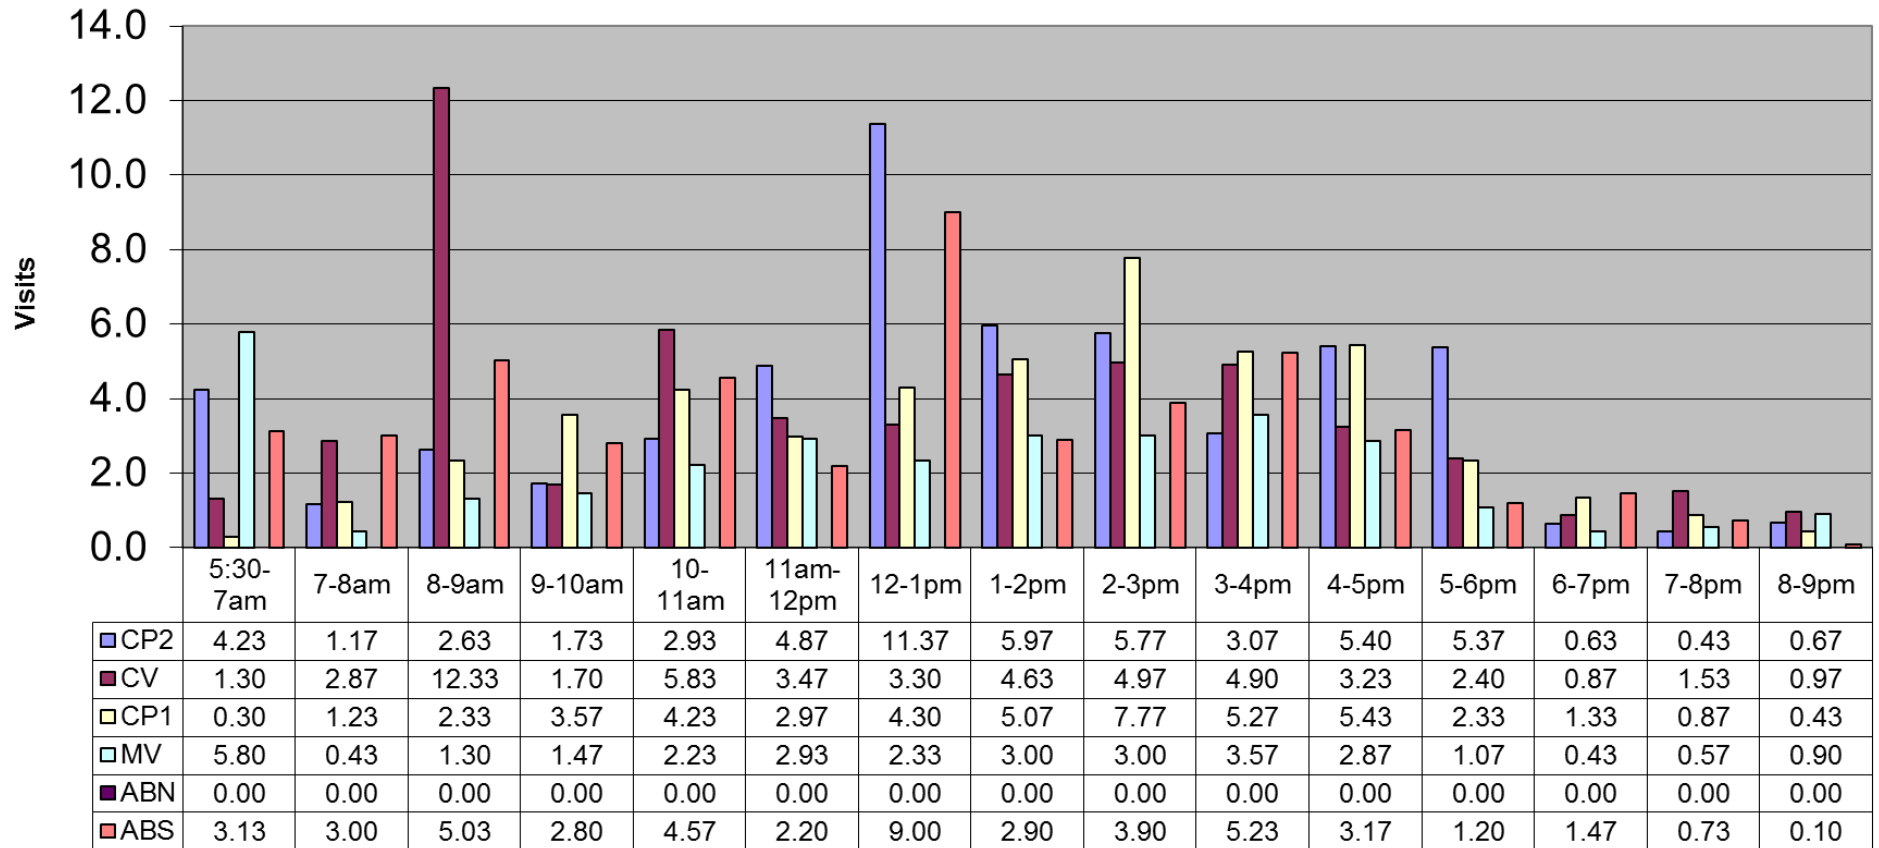

April 2016 - Pool Use by Hour - Major Centers

	LC	CH	DH	EC	CR	SRS	WEST
Total Visits	3183	2785	1997	1743	1967	1644	1128
Avg Daily	106	93	67	58	66	55	38
Avg Hourly	6.85	5.99	4.29	3.75	4.23	3.54	2.43

April 2016 - Satellite Centers - Pool Use by Hour

Visits By Hour

	ABN	ABS	CP1	CP2	CV	MV
Total Visits	0	1453	1423	1687	1629	957
Avg Visits Per Day	0.00	48.43	47.43	56.23	54.30	31.90
Avg Visits Per Hour	0.00	3.12	3.06	3.63	3.50	2.06