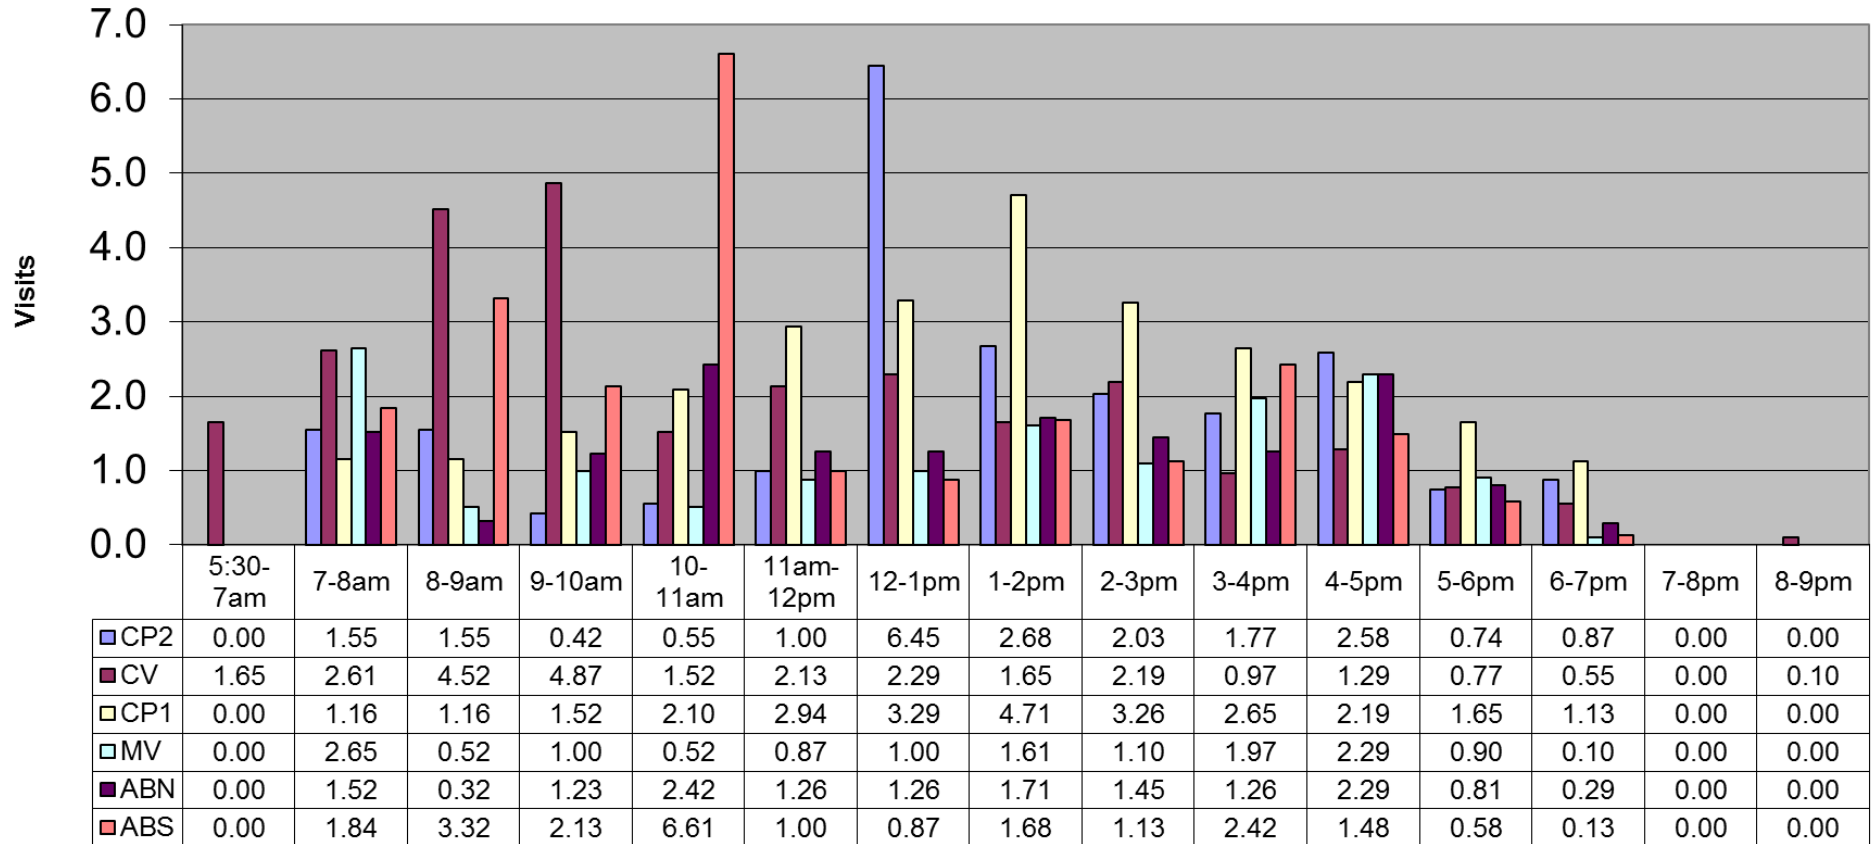

December 2016 - Pool Use by Hour - Major Centers

	LC	CH	DH	EC	CR	SRS	WEST
Total Visits	1903	1425	1060	942	2592	1047	675
Avg Daily	61	46	34	30	84	34	22
Avg Hourly	4.91	3.68	2.74	2.43	5.39	2.70	1.74

December 2016 - Satellite Centers - Pool Use by Hour

Visits By Hour

	ABN	ABS	CP1	CP2	CV	MV
Total Visits	490	719	860	688	840	450
Avg Visits Per Day	15.81	23.19	27.74	22.19	27.10	14.52
Avg Visits Per Hour	1.32	1.93	2.31	1.85	2.26	1.21