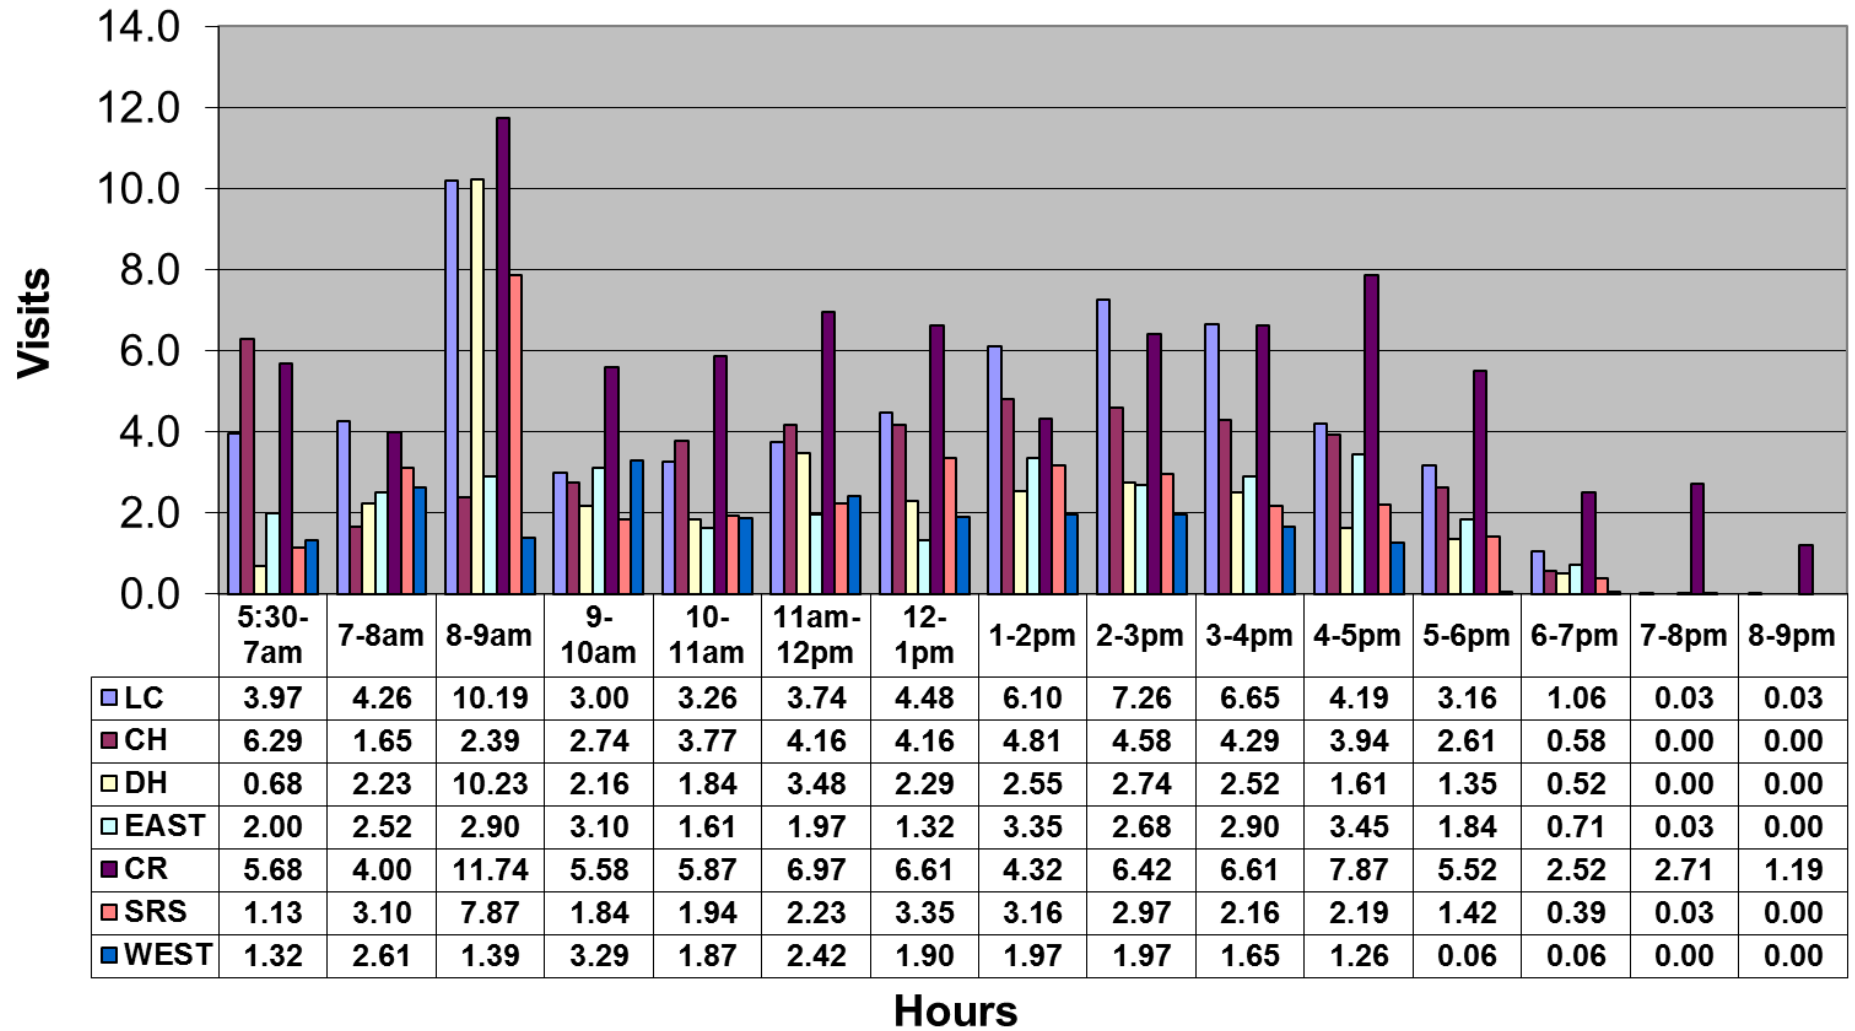

December 2016 - Pool Use by Hour - Major Centers

	LC	CH	DH	EC	CR	SRS	WEST
Total Visits	1903	1425	1060	942	2592	1047	675
Avg Daily	61	46	34	30	84	34	22
Avg Hourly	4.91	3.68	2.74	2.43	5.39	2.70	1.74

December 2016 - Satellite Centers - Pool Use by Hour

Visits By Hour

	ABN	ABS	CP1	CP2	CV	MV
Total Visits	490	719	860	688	840	450
Avg Visits Per Day	15.81	23.19	27.74	22.19	27.10	14.52
Avg Visits Per Hour	1.32	1.93	2.31	1.85	2.26	1.21