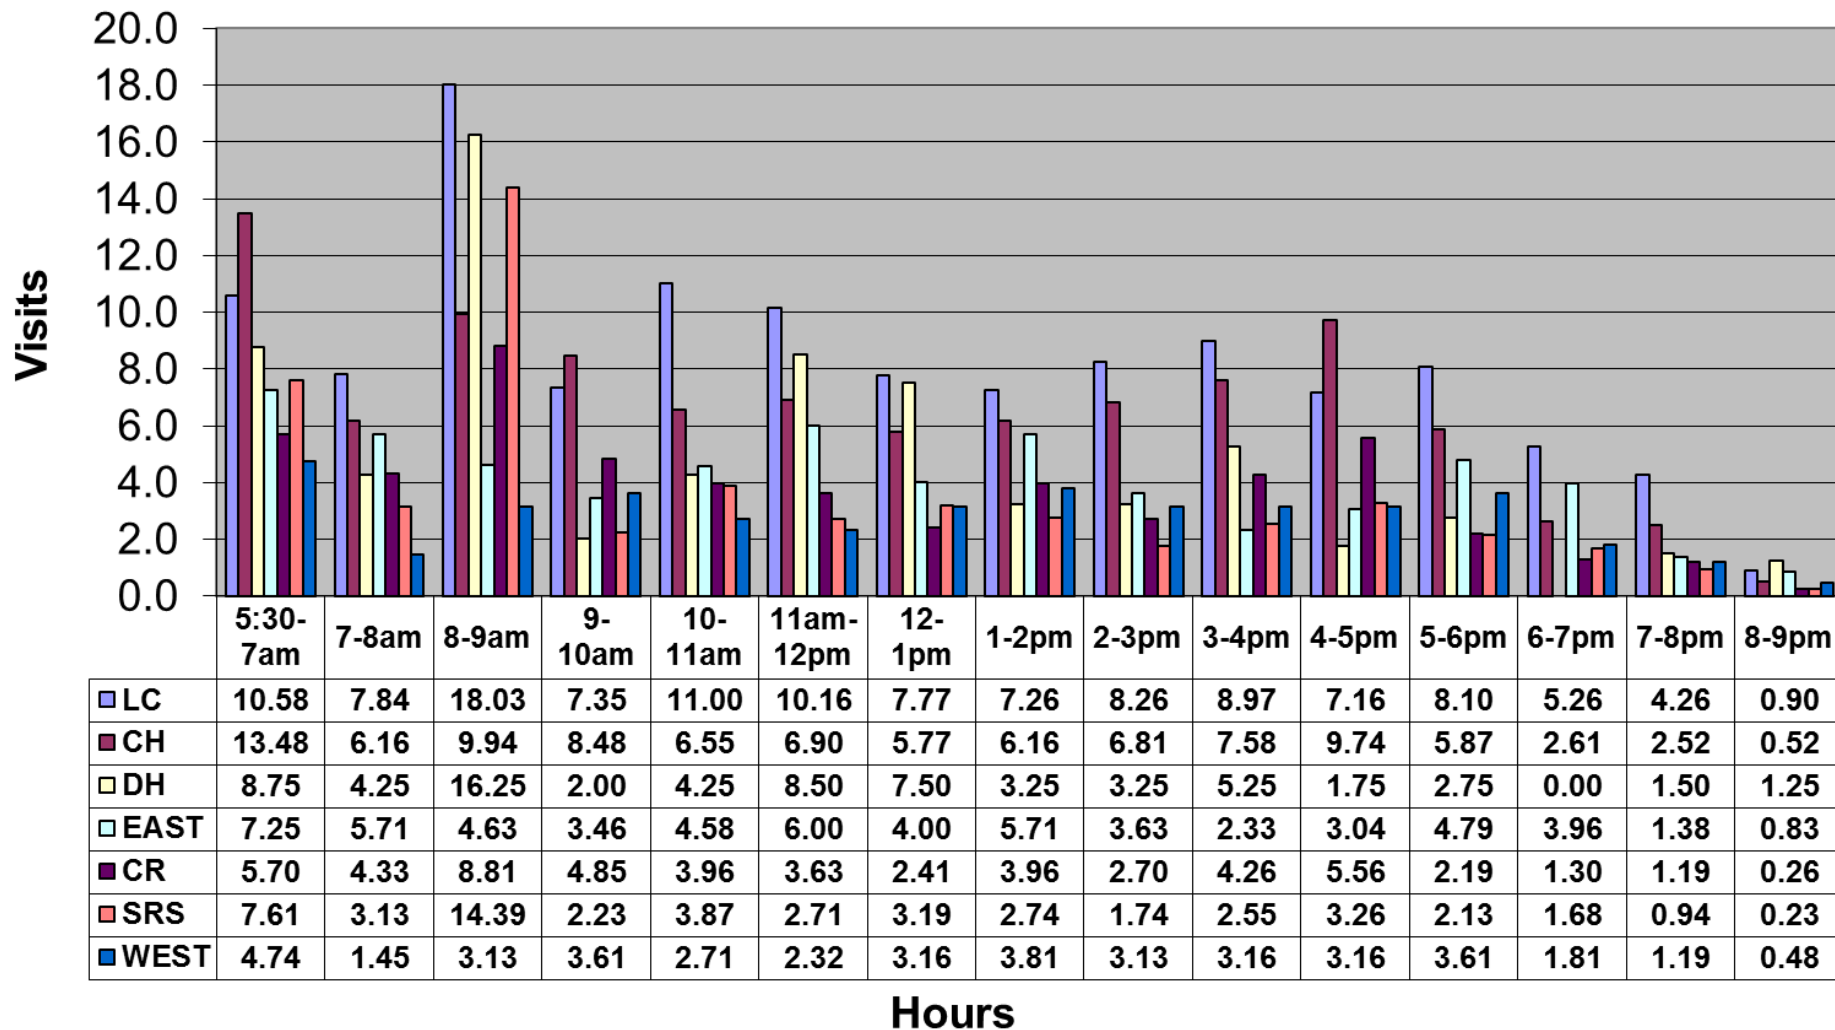

July 2016 - Pool Use by Hour - Major Centers

	LC	CH	DH	EC	CR	SRS	WEST
Total Visits	3810	3072	282	1471	1488	1624	1286
Avg Daily	123	99	71	47	55	52	41
Avg Hourly	7.93	6.39	4.55	3.06	3.56	3.38	2.68

July 2016 - Satellite Centers - Pool Use by Hour

Visits By Hour

	ABN	ABS	CP1	CP2	CV	MV
Total Visits	0	1816	1253	1482	1308	731
Avg Visits Per Day	0.00	58.58	40.42	47.81	42.19	23.58
Avg Visits Per Hour	0.00	3.78	2.61	3.08	2.72	1.52