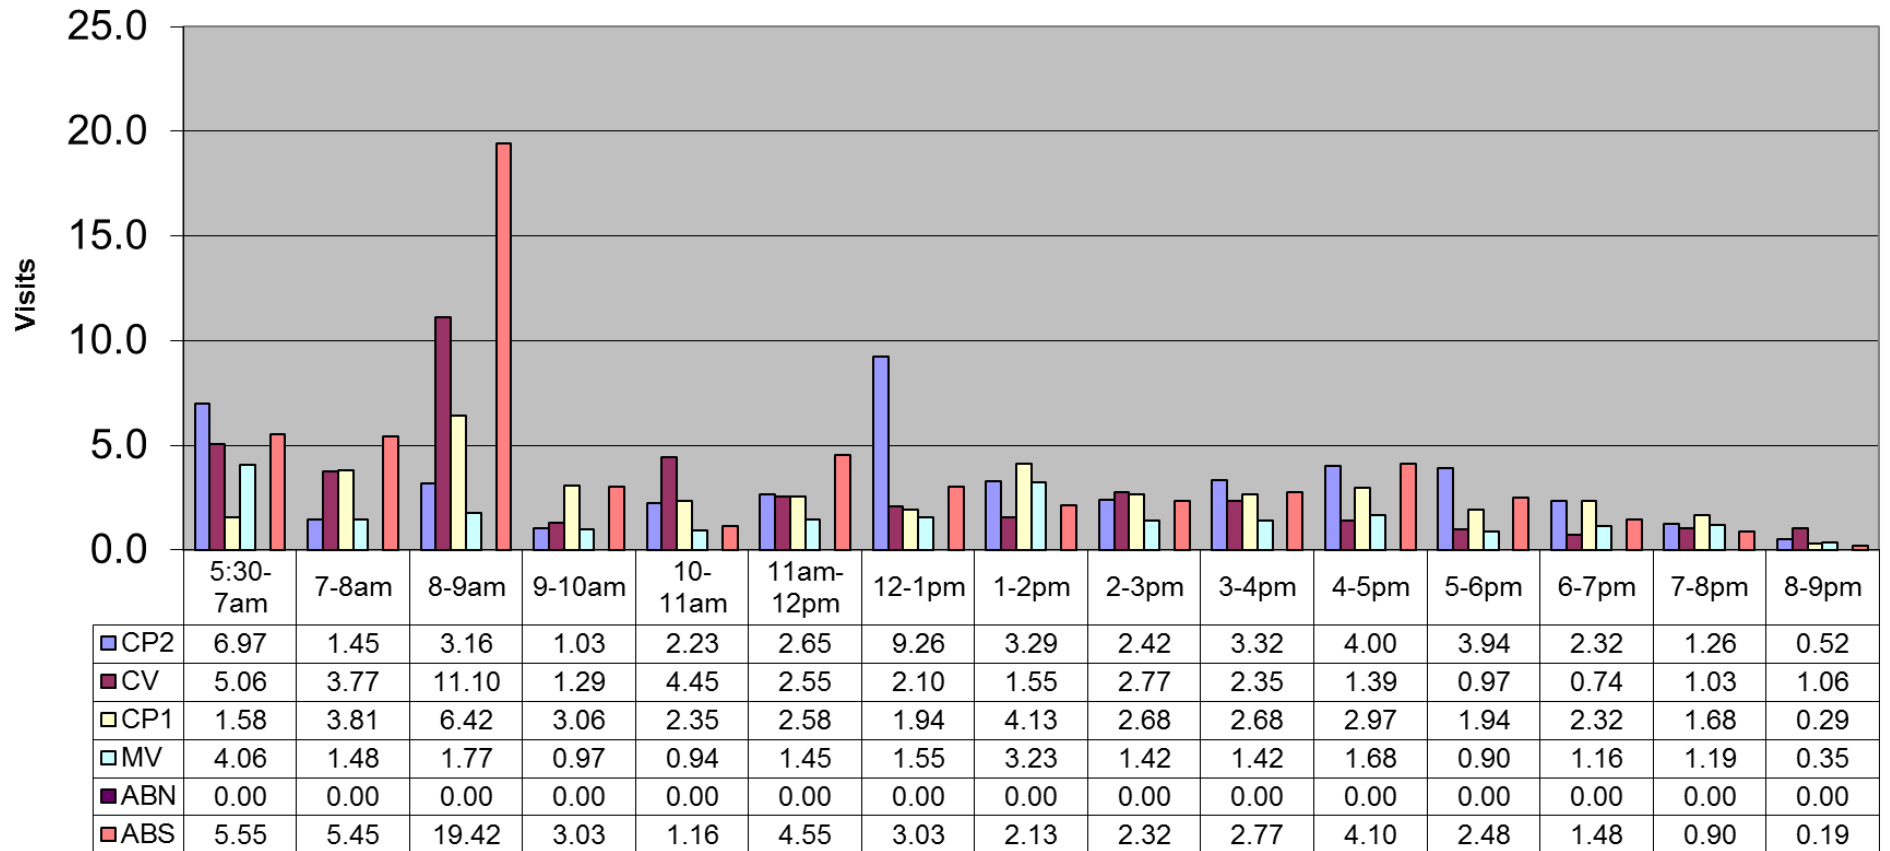

July 2016 - Pool Use by Hour - Major Centers

	LC	CH	DH	EC	CR	SRS	WEST
Total Visits	3810	3072	282	1471	1488	1624	1286
Avg Daily	123	99	71	47	55	52	41
Avg Hourly	7.93	6.39	4.55	3.06	3.56	3.38	2.68

July 2016 - Satellite Centers - Pool Use by Hour

Visits By Hour

	ABN	ABS	CP1	CP2	CV	MV
Total Visits	0	1816	1253	1482	1308	731
Avg Visits Per Day	0.00	58.58	40.42	47.81	42.19	23.58
Avg Visits Per Hour	0.00	3.78	2.61	3.08	2.72	1.52