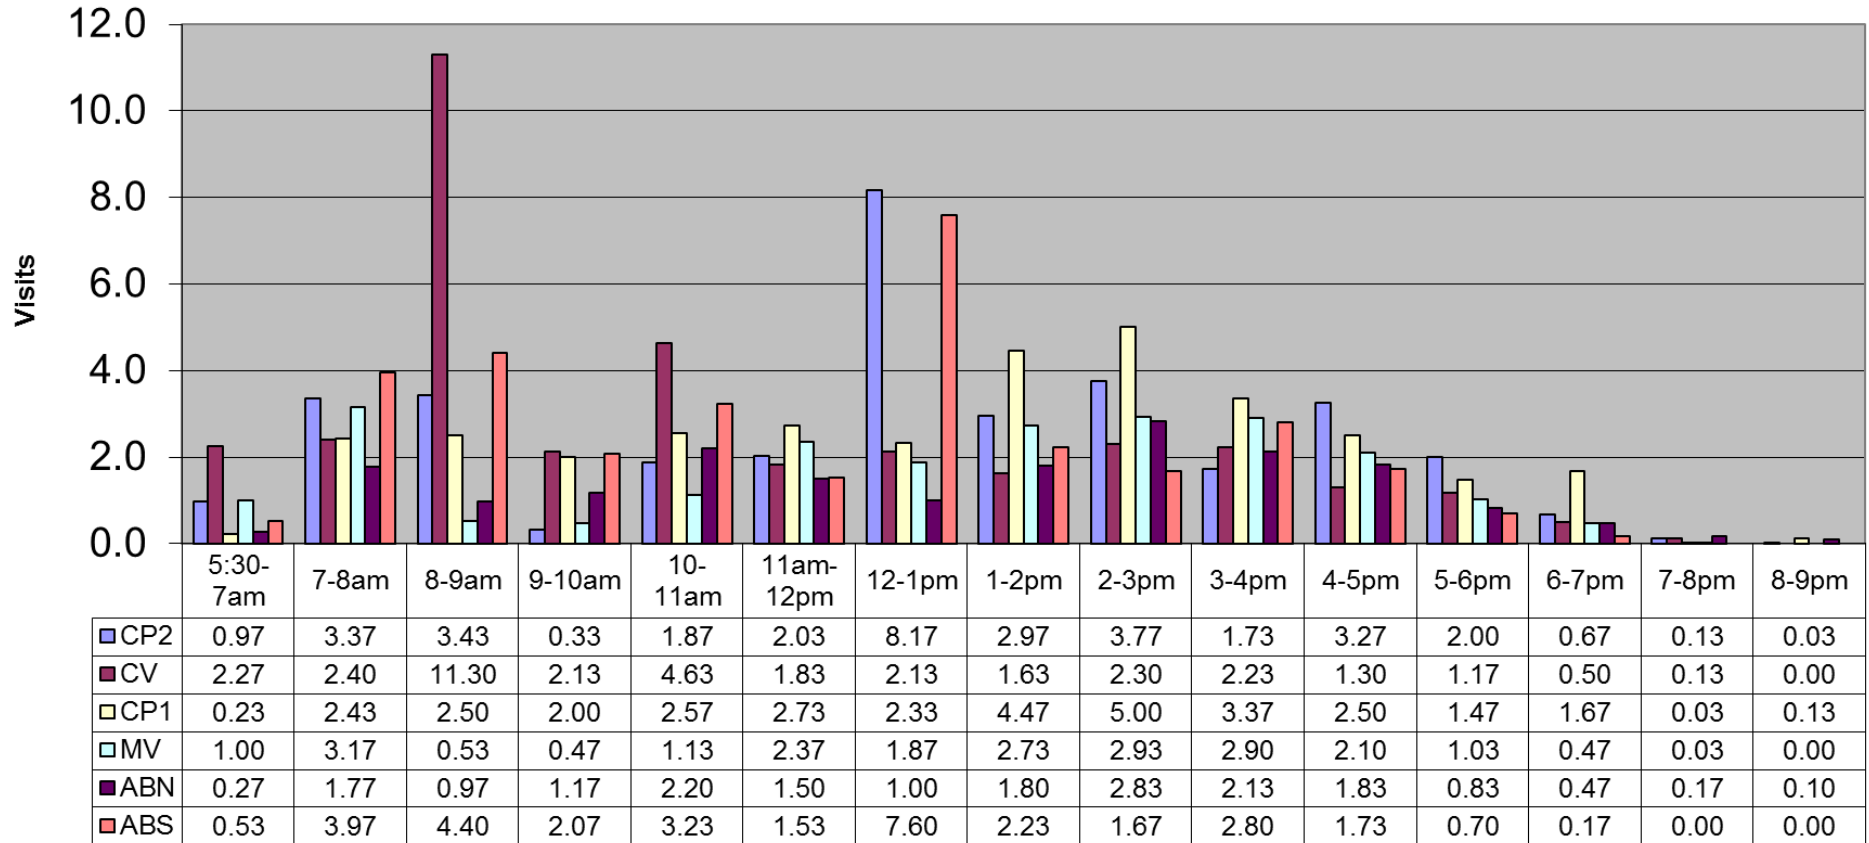

November 2016 - Pool Use by Hour - Major Centers

	LC	CH	DH	EC	CR	SRS	WEST
Total Visits	2405	1837	1270	1091	2043	1466	823
Avg Daily	80	61	42	36	68	49	27
Avg Hourly	5.17	3.95	2.73	2.35	4.39	3.15	1.77

November 2016 - Satellite Centers - Pool Use by Hour

Visits By Hour

	ABN	ABS	CP1	CP2	CV	MV
Total Visits	571	979	1003	1042	1079	682
Avg Visits Per Day	19.03	32.63	33.43	34.73	35.97	22.73
Avg Visits Per Hour	1.59	2.72	2.79	2.89	3.00	1.89