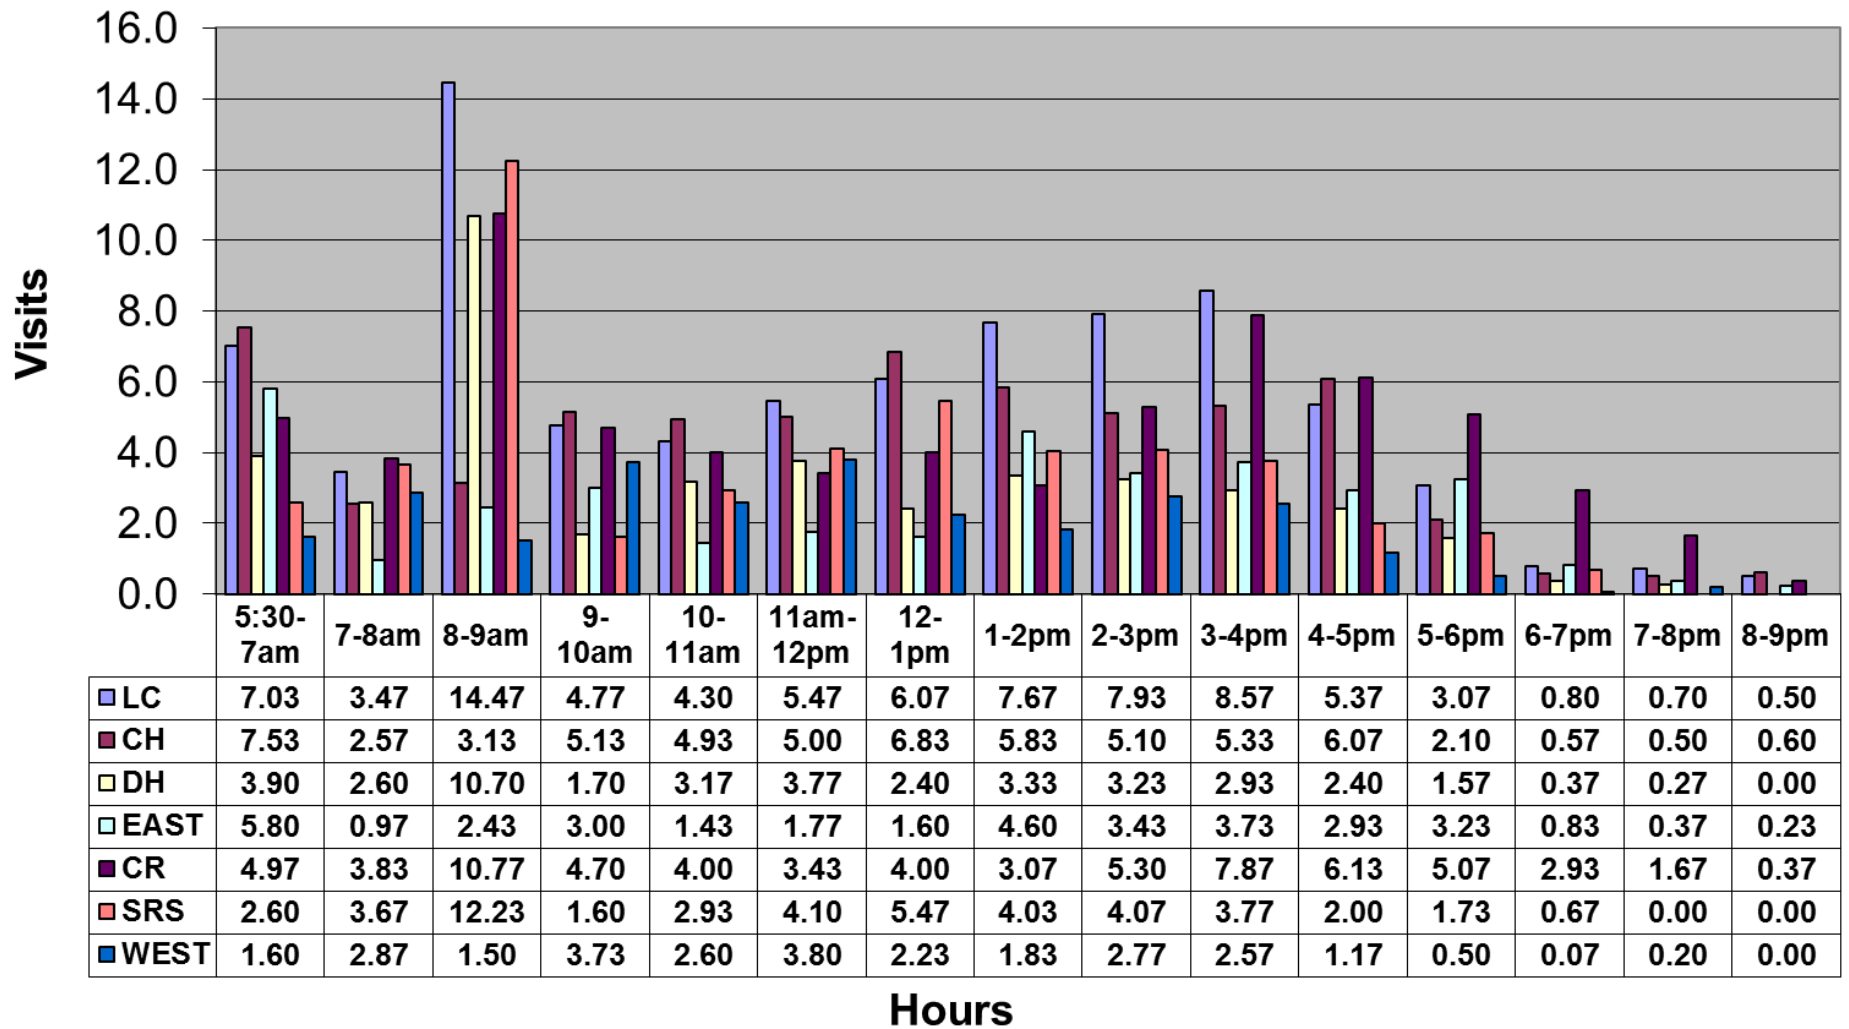

November 2016 - Pool Use by Hour - Major Centers

	LC	CH	DH	EC	CR	SRS	WEST
Total Visits	2405	1837	1270	1091	2043	1466	823
Avg Daily	80	61	42	36	68	49	27
Avg Hourly	5.17	3.95	2.73	2.35	4.39	3.15	1.77

November 2016 - Satellite Centers - Pool Use by Hour

Visits By Hour

	ABN	ABS	CP1	CP2	CV	MV
Total Visits	571	979	1003	1042	1079	682
Avg Visits Per Day	19.03	32.63	33.43	34.73	35.97	22.73
Avg Visits Per Hour	1.59	2.72	2.79	2.89	3.00	1.89