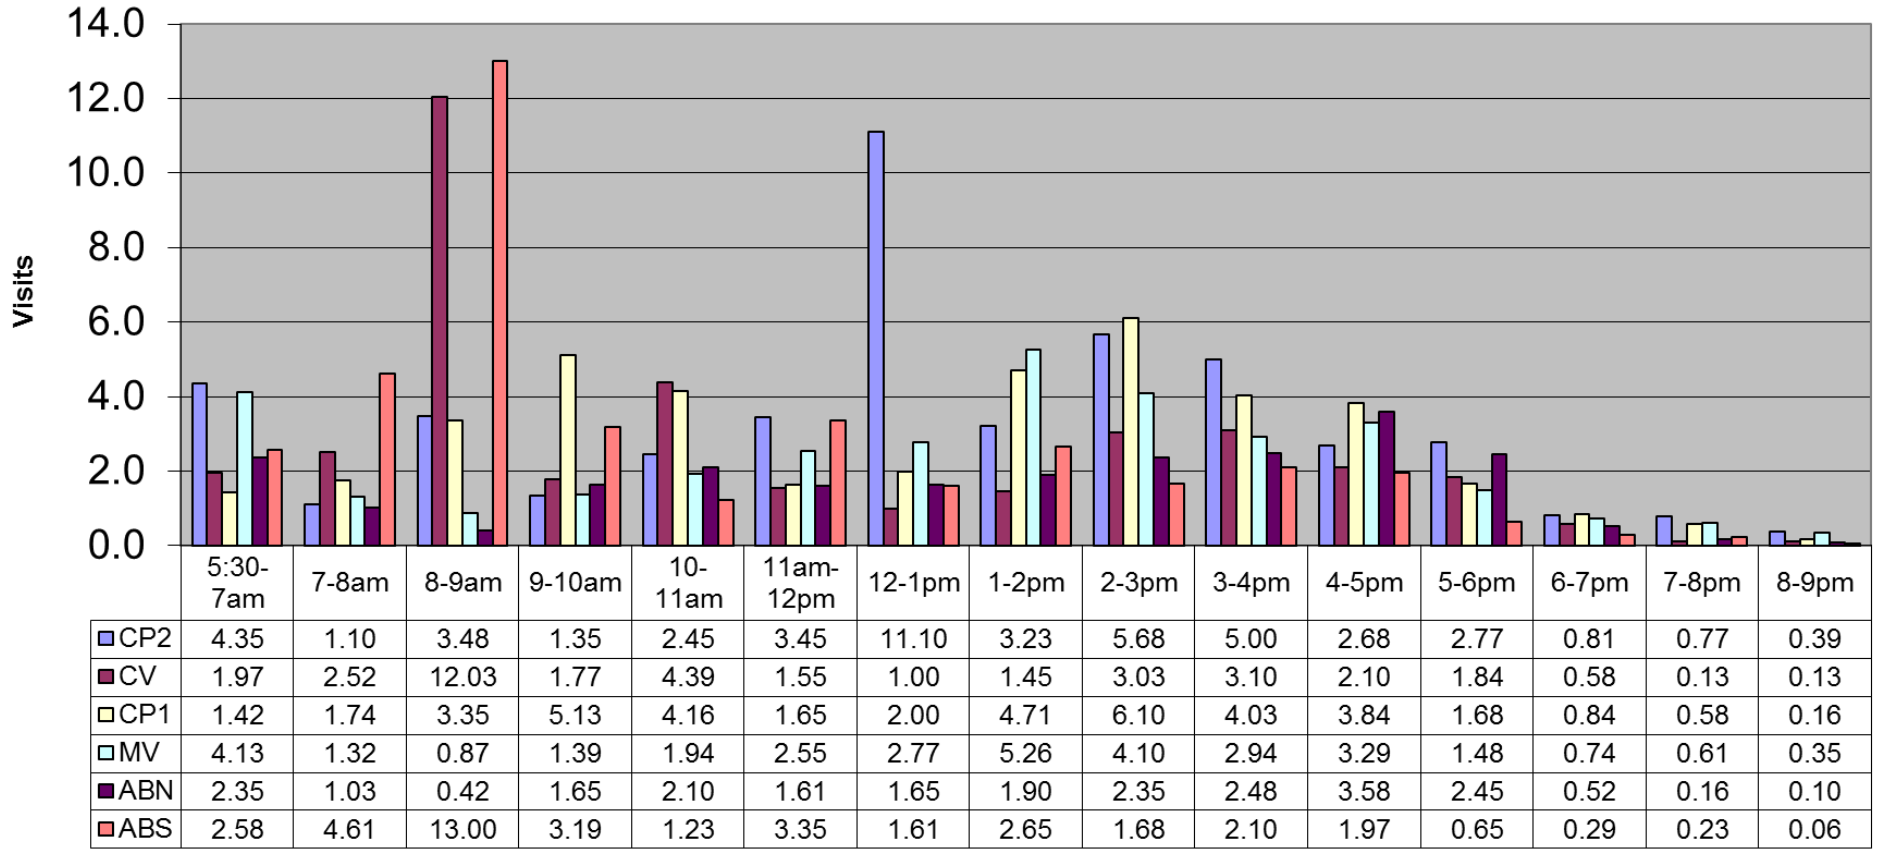

October 2016 - Pool Use by Hour - Major Centers

	LC	CH	DH	EC	CR	SRS	WEST
Total Visits	3143	1264	1780	1410	1669	1567	1132
Avg Daily	101	41	57	45	54	51	37
Avg Hourly	6.54	2.63	3.70	2.93	3.47	3.26	2.36

October 2016 - Satellite Centers - Pool Use by Hour

Visits By Hour

	ABN	ABS	CP1	CP2	CV	MV
Total Visits	755	1215	1283	1507	1165	1046
Avg Visits Per Day	24.35	39.19	41.39	48.61	37.58	33.74
Avg Visits Per Hour	1.57	2.53	2.67	3.14	2.42	2.18