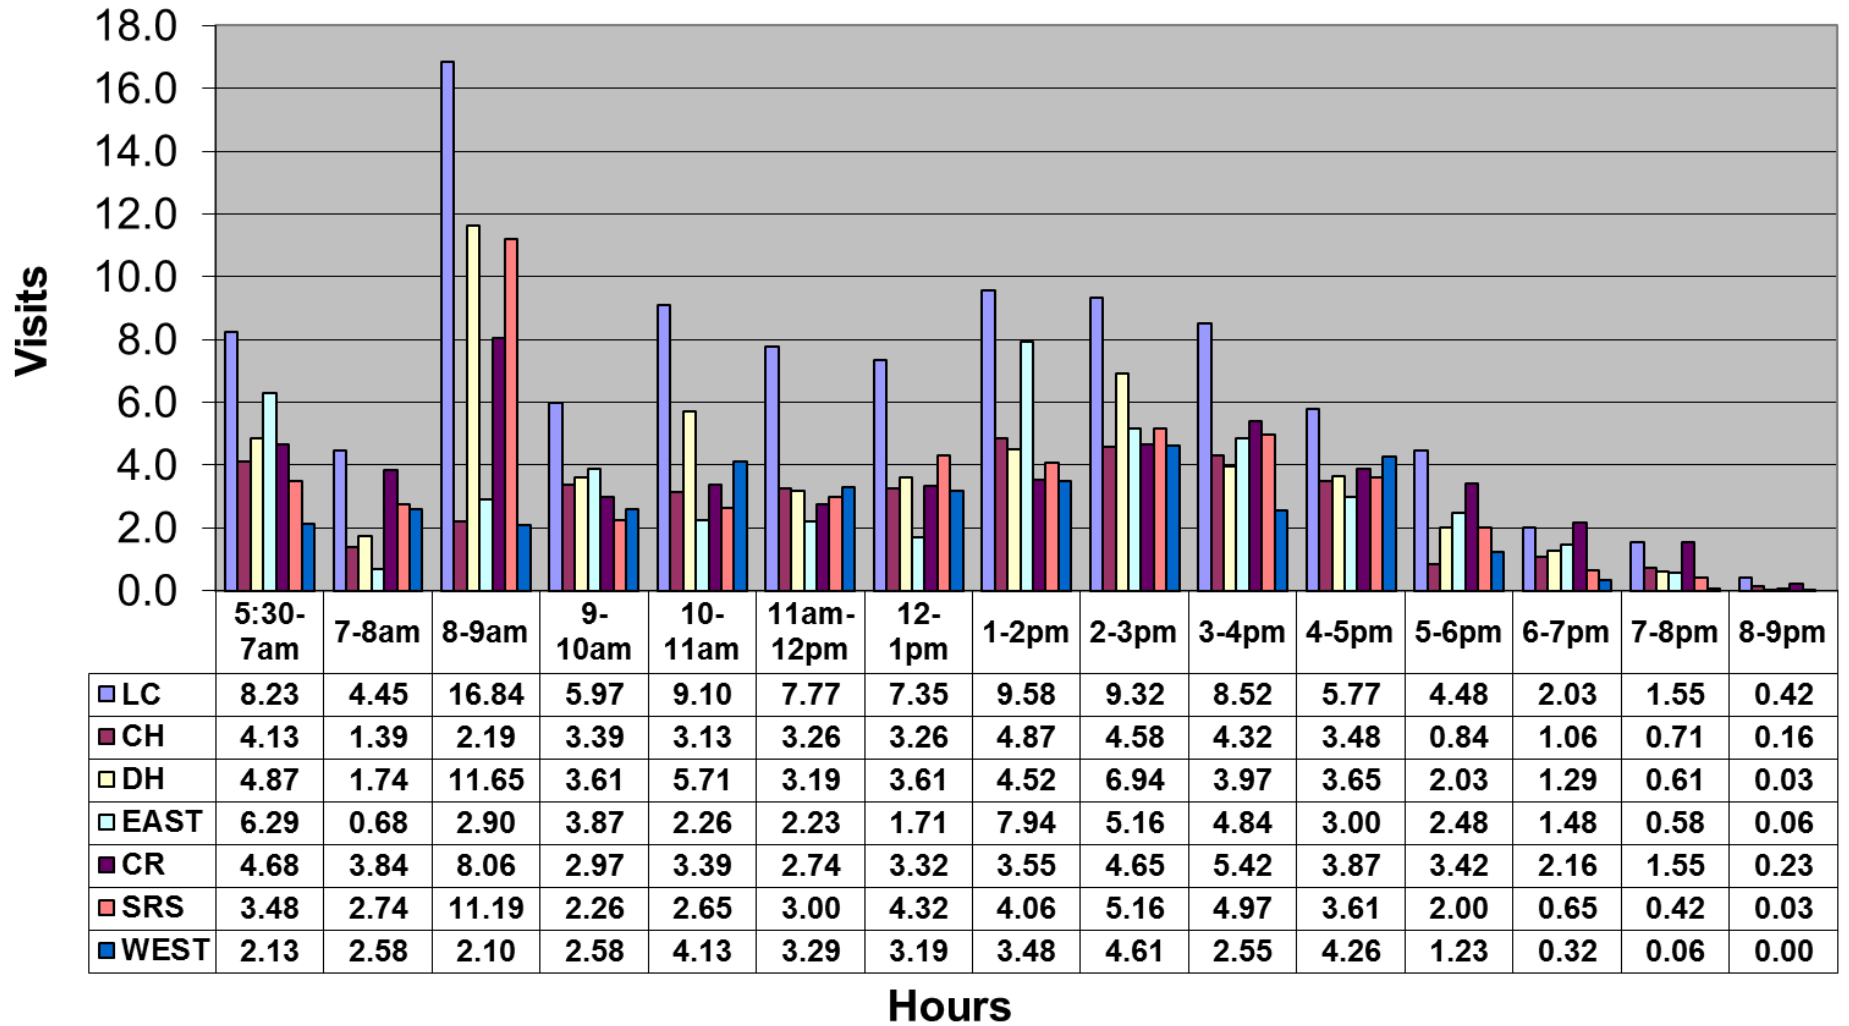

October 2016 - Pool Use by Hour - Major Centers

	LC	CH	DH	EC	CR	SRS	WEST
Total Visits	3143	1264	1780	1410	1669	1567	1132
Avg Daily	101	41	57	45	54	51	37
Avg Hourly	6.54	2.63	3.70	2.93	3.47	3.26	2.36

October 2016 - Satellite Centers - Pool Use by Hour

Visits By Hour

	ABN	ABS	CP1	CP2	CV	MV
Total Visits	755	1215	1283	1507	1165	1046
Avg Visits Per Day	24.35	39.19	41.39	48.61	37.58	33.74
Avg Visits Per Hour	1.57	2.53	2.67	3.14	2.42	2.18