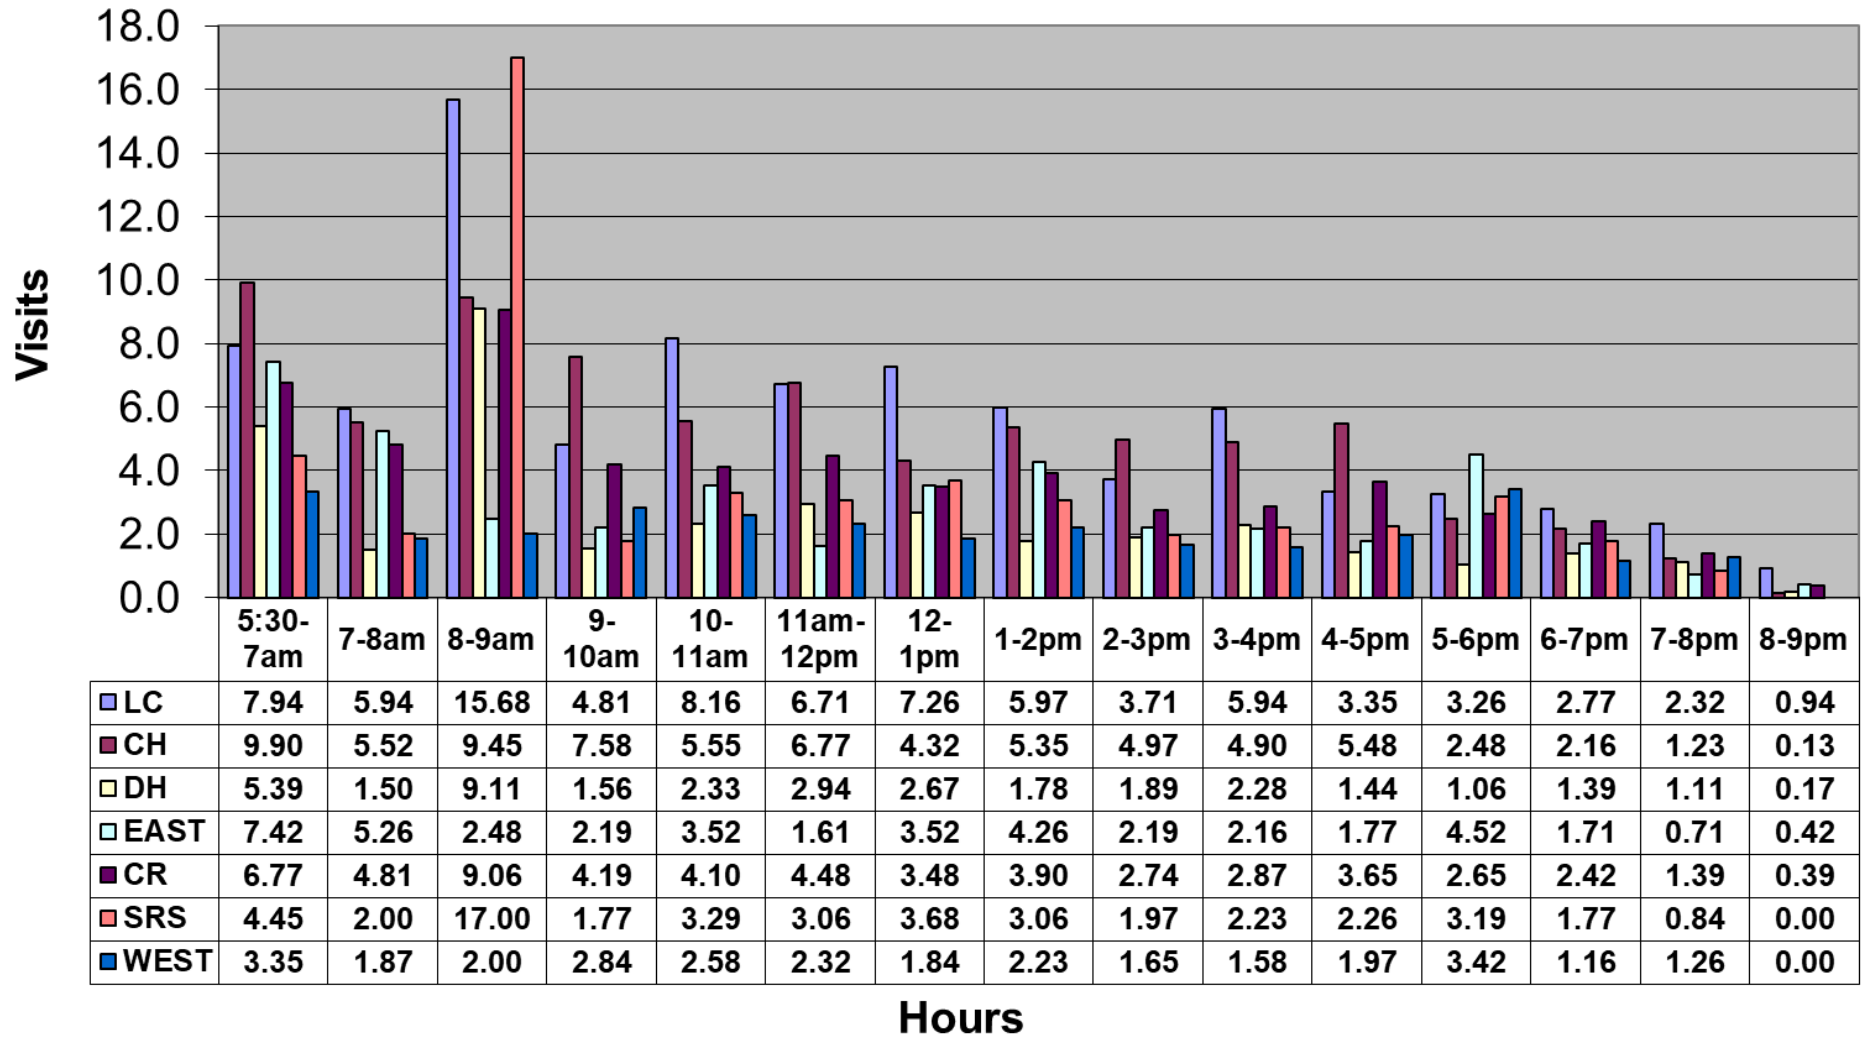

August 2017 - Pool Use by Hour - Major Centers

	LC	CH	DH	EC	CR	SRS	WEST
Total Visits	2627	2350	659	1356	1764	1568	932
Avg Daily	85	76	37	44	57	51	30
Avg Hourly	5.47	4.89	2.36	2.82	3.67	3.26	1.94

August 2017 - Satellite Centers - Pool Use by Hour

Visits By Hour

	ABN	ABS	CP1	CP2	CV	MV
Total Visits	736	1462	772	1254	992	753
Avg Visits Per Day	23.74	47.16	24.90	40.45	32.00	24.29
Avg Visits Per Hour	1.53	3.04	1.61	2.61	2.06	1.57