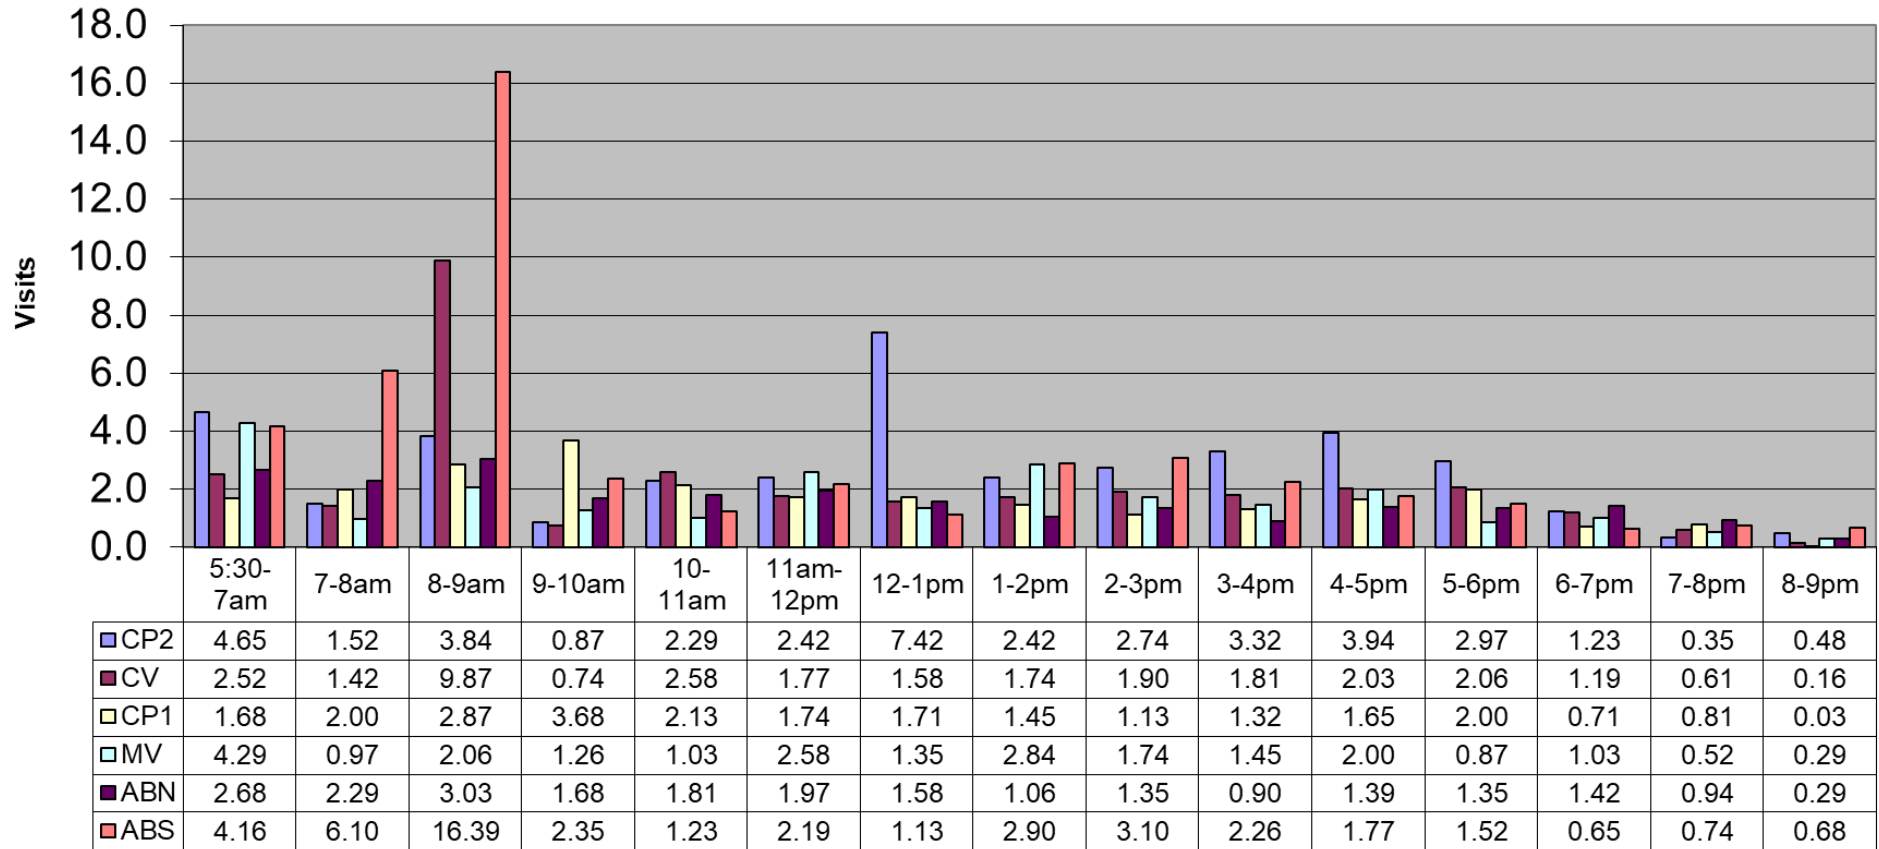

August 2017 - Pool Use by Hour - Major Centers

	LC	CH	DH	EC	CR	SRS	WEST
Total Visits	2627	2350	659	1356	1764	1568	932
Avg Daily	85	76	37	44	57	51	30
Avg Hourly	5.47	4.89	2.36	2.82	3.67	3.26	1.94

August 2017 - Satellite Centers - Pool Use by Hour

Visits By Hour

	ABN	ABS	CP1	CP2	CV	MV
Total Visits	736	1462	772	1254	992	753
Avg Visits Per Day	23.74	47.16	24.90	40.45	32.00	24.29
Avg Visits Per Hour	1.53	3.04	1.61	2.61	2.06	1.57