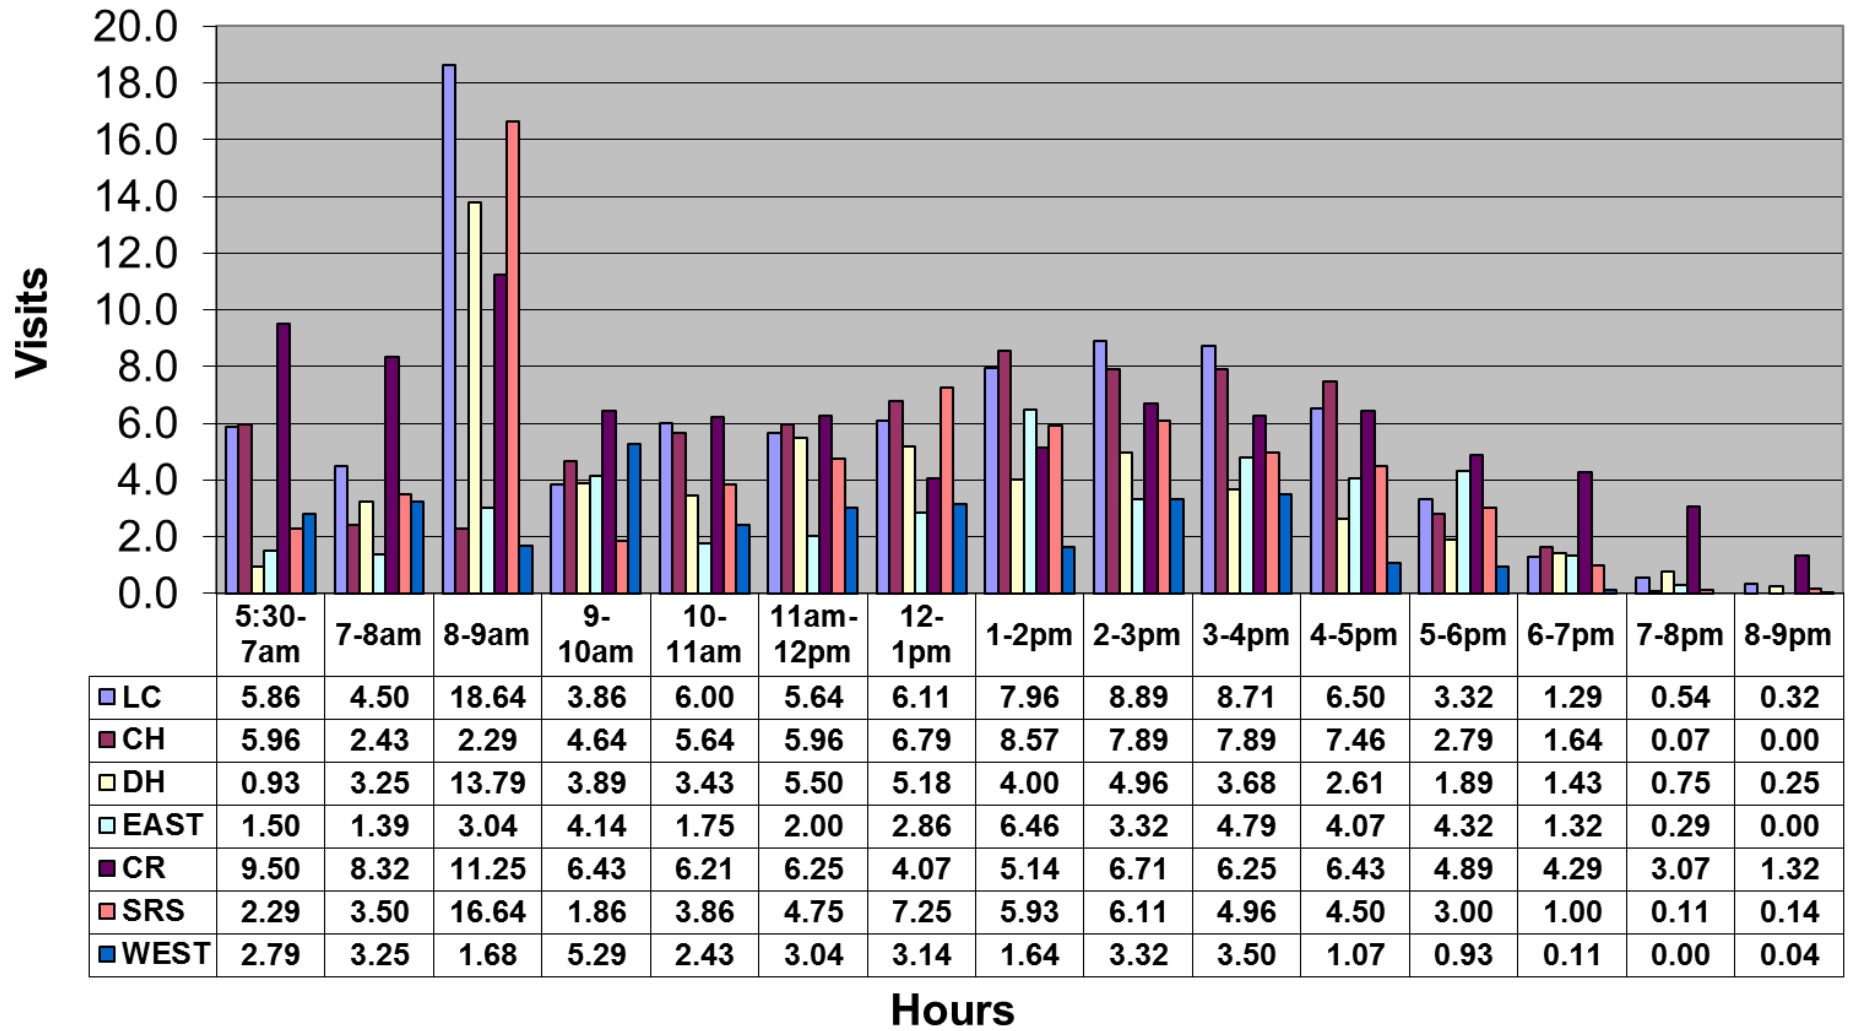

February 2017 - Pool Use by Hour - Major Centers

	LC	CH	DH	EC	CR	SRS	WEST
Total Visits	2468	1961	1555	1155	2524	1845	902
Avg Daily	88	70	56	41	90	66	32
Avg Hourly	5.69	4.52	3.58	2.66	5.82	4.25	2.08

February 2017 - Satellite Centers - Pool Use by Hour

Visits By Hour

	ABN	ABS	CP1	CP2	CV	MV
Total Visits	631	893	976	1313	1046	611
Avg Visits Per Day	22.54	31.89	34.86	46.89	37.36	21.82
Avg Visits Per Hour	1.40	1.99	2.17	2.92	2.33	1.36