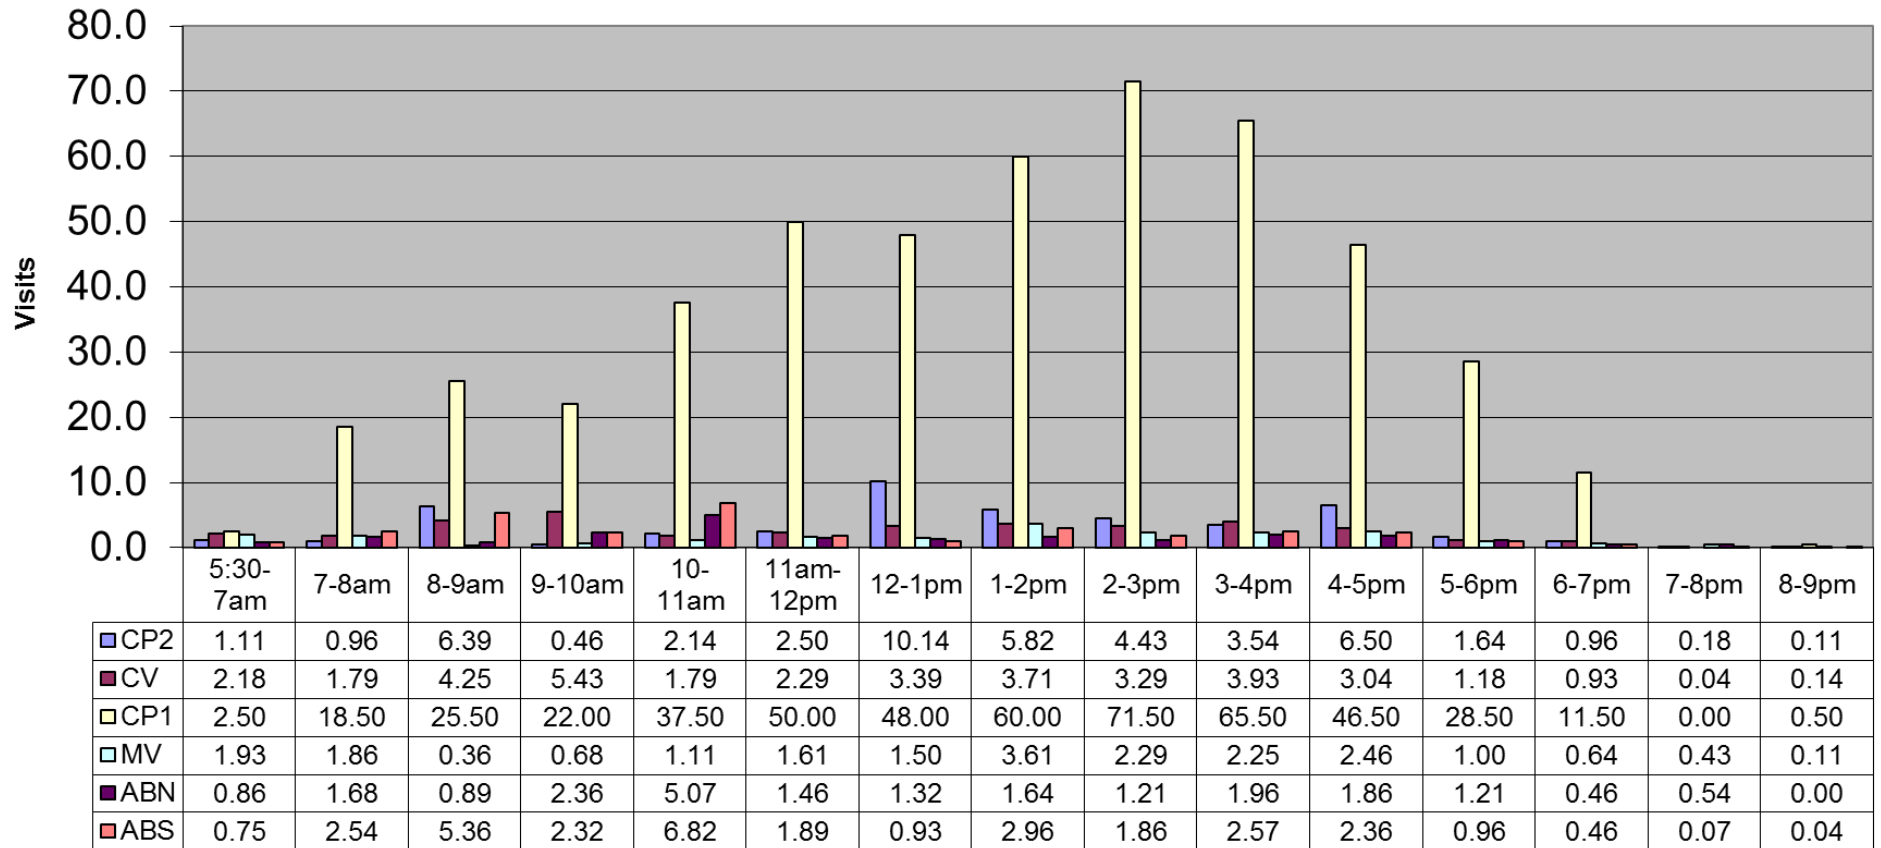

February 2017 - Pool Use by Hour - Major Centers

	LC	CH	DH	EC	CR	SRS	WEST
Total Visits	2468	1961	1555	1155	2524	1845	902
Avg Daily	88	70	56	41	90	66	32
Avg Hourly	5.69	4.52	3.58	2.66	5.82	4.25	2.08

February 2017 - Satellite Centers - Pool Use by Hour

Visits By Hour

	ABN	ABS	CP1	CP2	CV	MV
Total Visits	631	893	976	1313	1046	611
Avg Visits Per Day	22.54	31.89	34.86	46.89	37.36	21.82
Avg Visits Per Hour	1.40	1.99	2.17	2.92	2.33	1.36