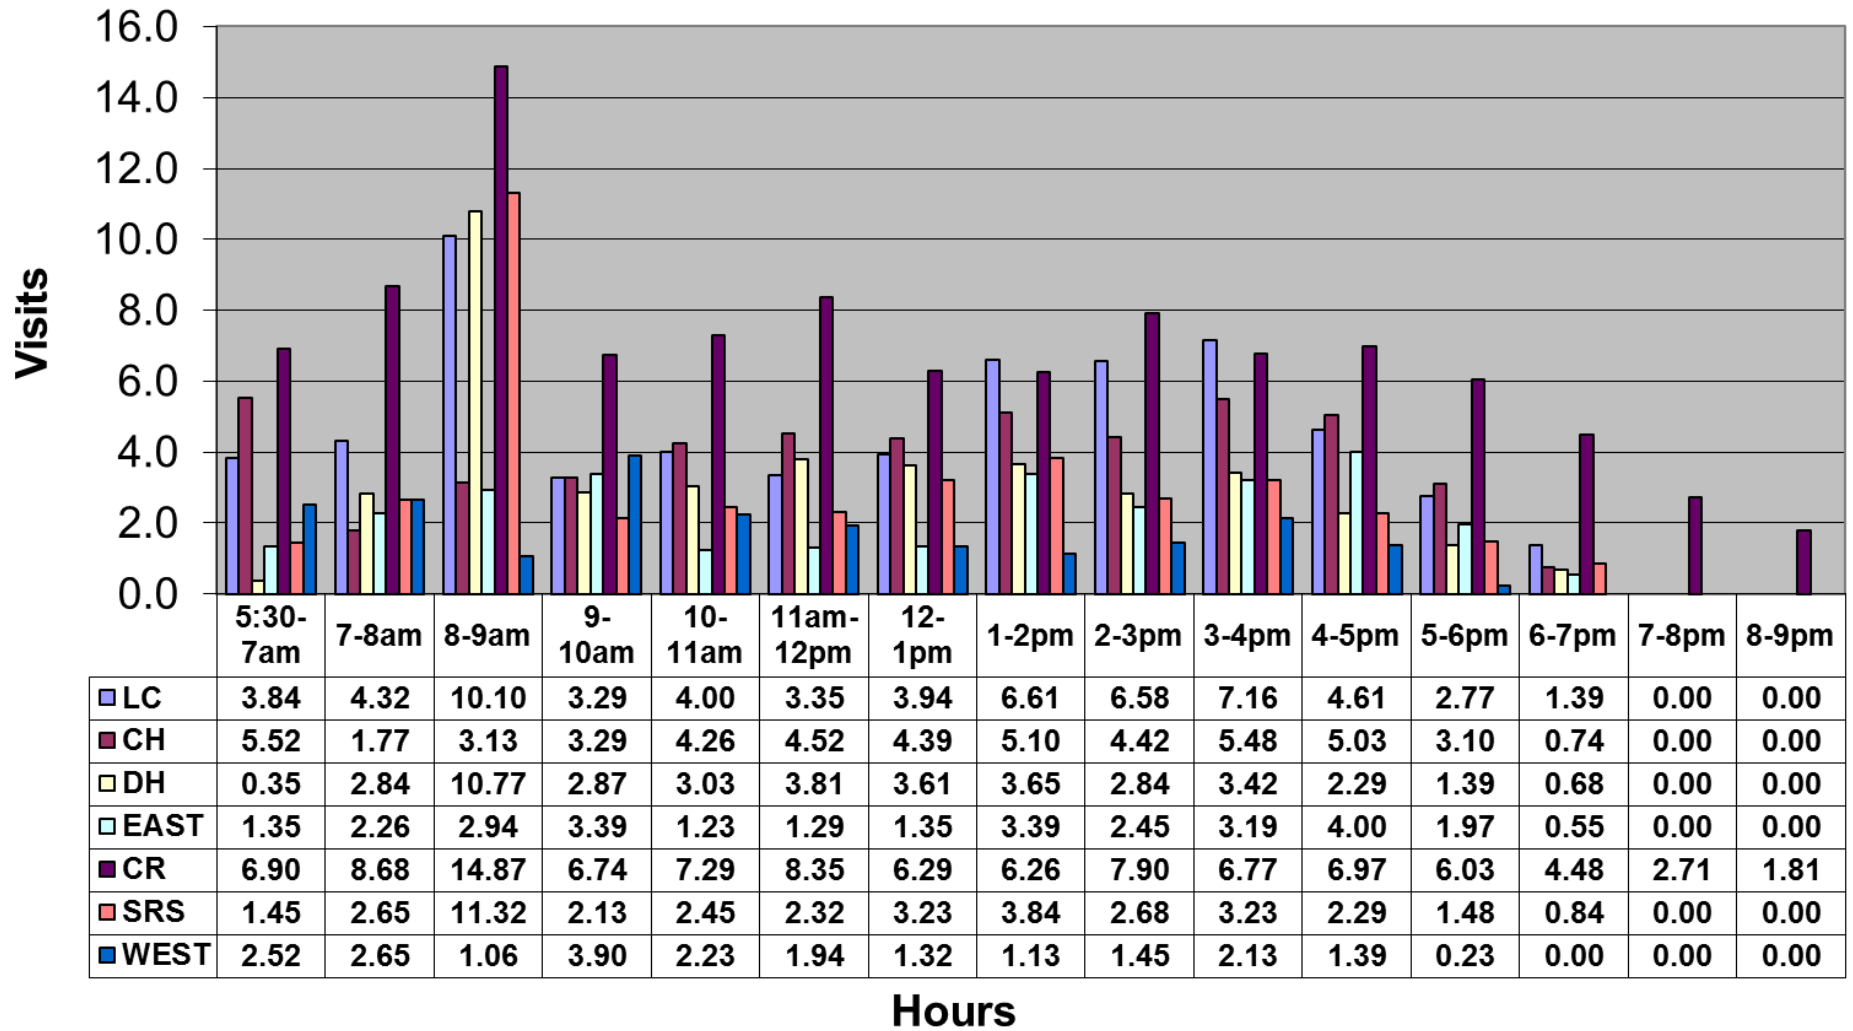

January 2017 - Pool Use by Hour - Major Centers

	LC	CH	DH	EC	CR	SRS	WEST
Total Visits	1921	1573	1288	910	3164	1237	680
Avg Daily	62	51	42	29	102	40	22
Avg Hourly	4.96	4.06	3.32	2.45	6.58	3.19	1.75

January 2017 - Satellite Centers - Pool Use by Hour

Visits By Hour

	ABN	ABS	CP1	CP2	CV	MV
Total Visits	522	743	672	846	965	520
Avg Visits Per Day	16.84	23.97	21.68	27.29	31.13	16.77
Avg Visits Per Hour	1.40	2.00	1.81	2.27	2.59	1.40