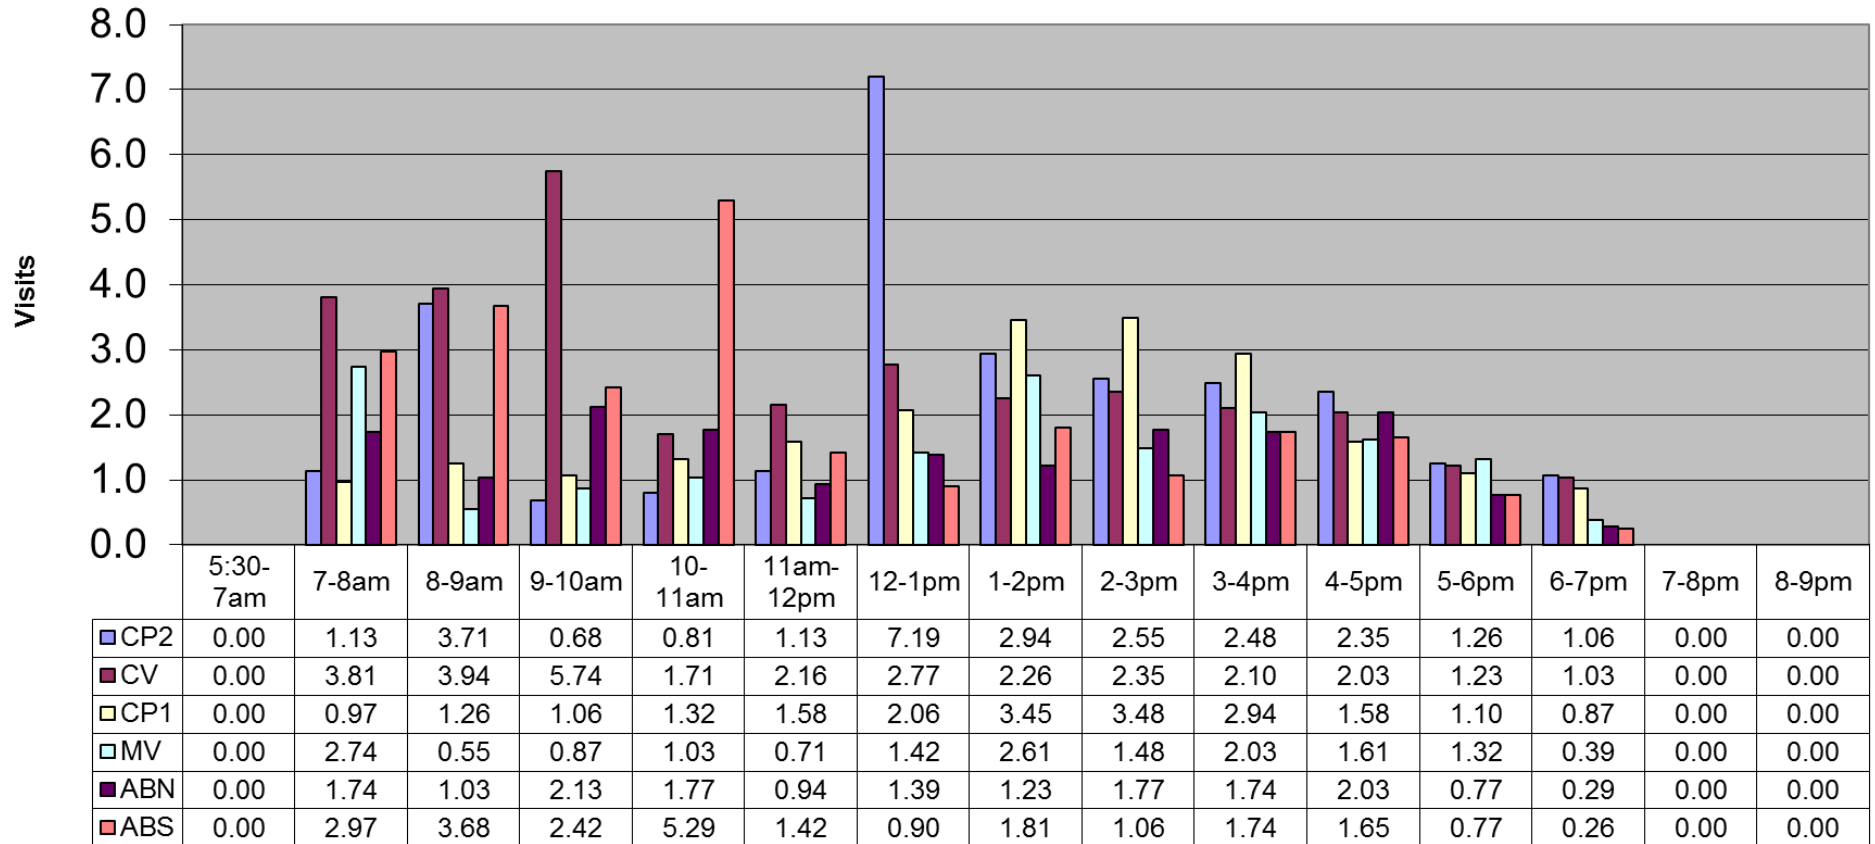

January 2017 - Pool Use by Hour - Major Centers

	LC	CH	DH	EC	CR	SRS	WEST
Total Visits	1921	1573	1288	910	3164	1237	680
Avg Daily	62	51	42	29	102	40	22
Avg Hourly	4.96	4.06	3.32	2.45	6.58	3.19	1.75

January 2017 - Satellite Centers - Pool Use by Hour

Visits By Hour

	ABN	ABS	CP1	CP2	CV	MV
Total Visits	522	743	672	846	965	520
Avg Visits Per Day	16.84	23.97	21.68	27.29	31.13	16.77
Avg Visits Per Hour	1.40	2.00	1.81	2.27	2.59	1.40