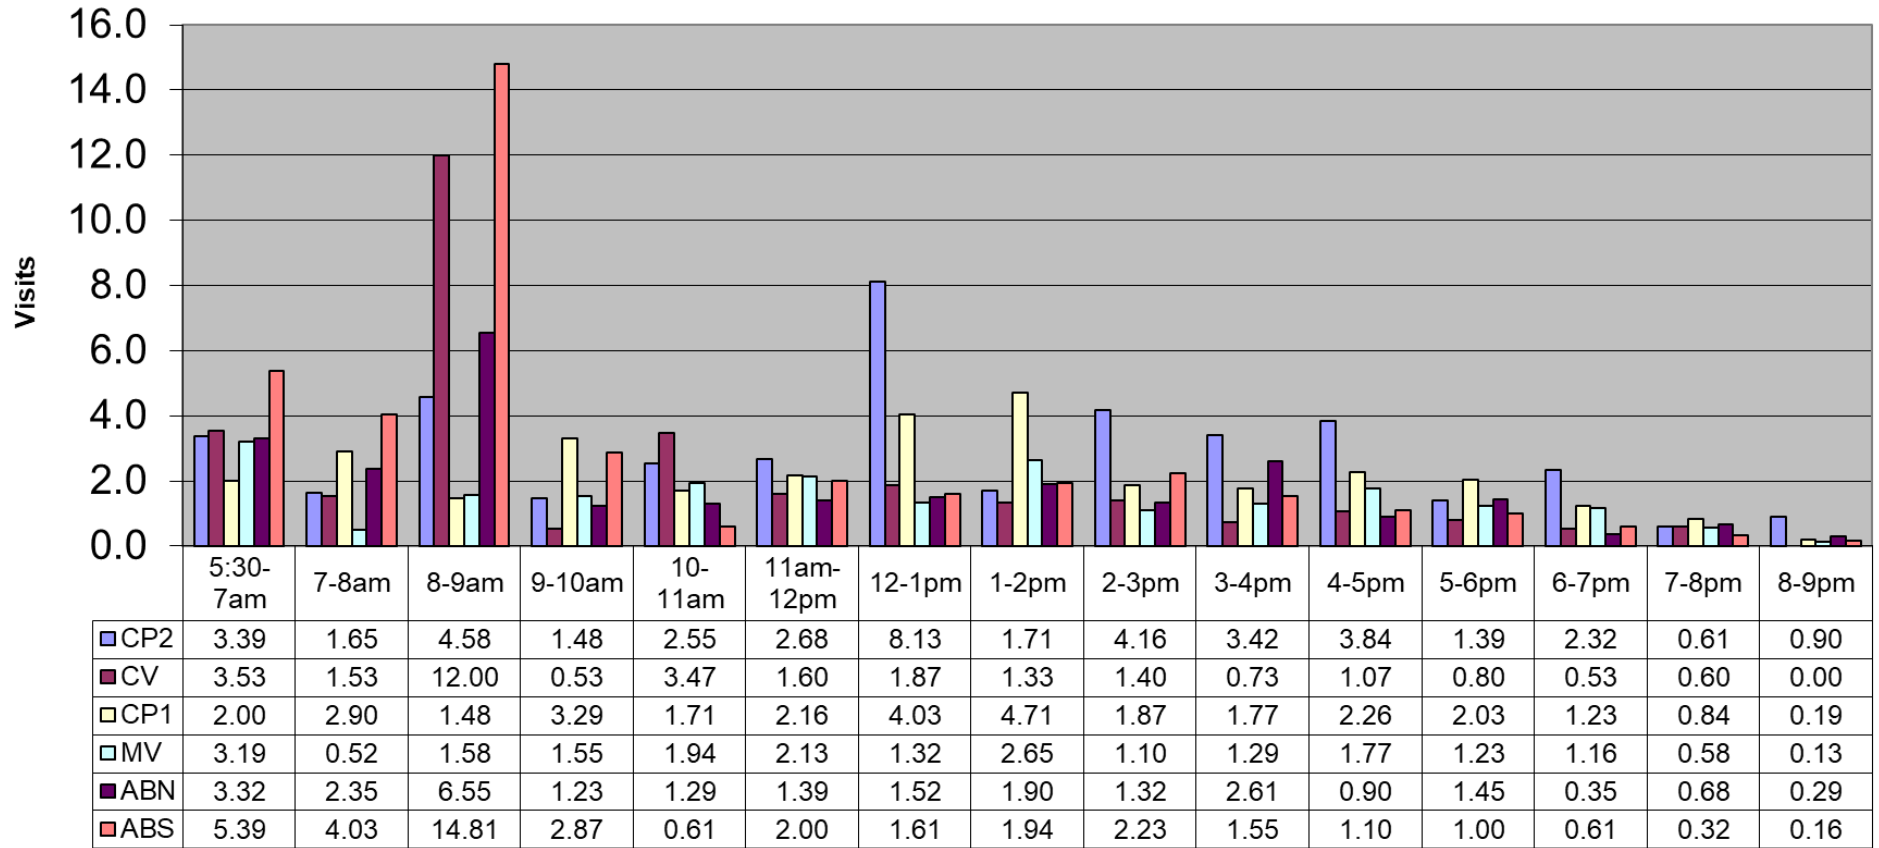

## August 2018 - Pool Use by Hour - Major Centers

	LC	CH	DH	EC	CR	SRS	WEST
<b>Total Visits</b>	2364	2436	1220	984	1659	1676	1122
<b>Avg Daily</b>	76	79	39	32	54	54	36
<b>Avg Hourly</b>	4.92	5.07	2.54	2.05	3.45	3.49	2.34

### August 2018 - Satellite Centers - Pool Use by Hour

### Visits By Hour

	ABN	ABS	CP1	CP2	CV	MV
Total Visits	842	1247	1007	1327	465	686
Avg Visits Per Day	27.16	40.23	32.48	42.81	31.00	22.13
Avg Visits Per Hour	1.75	2.60	2.10	2.76	2.00	1.43