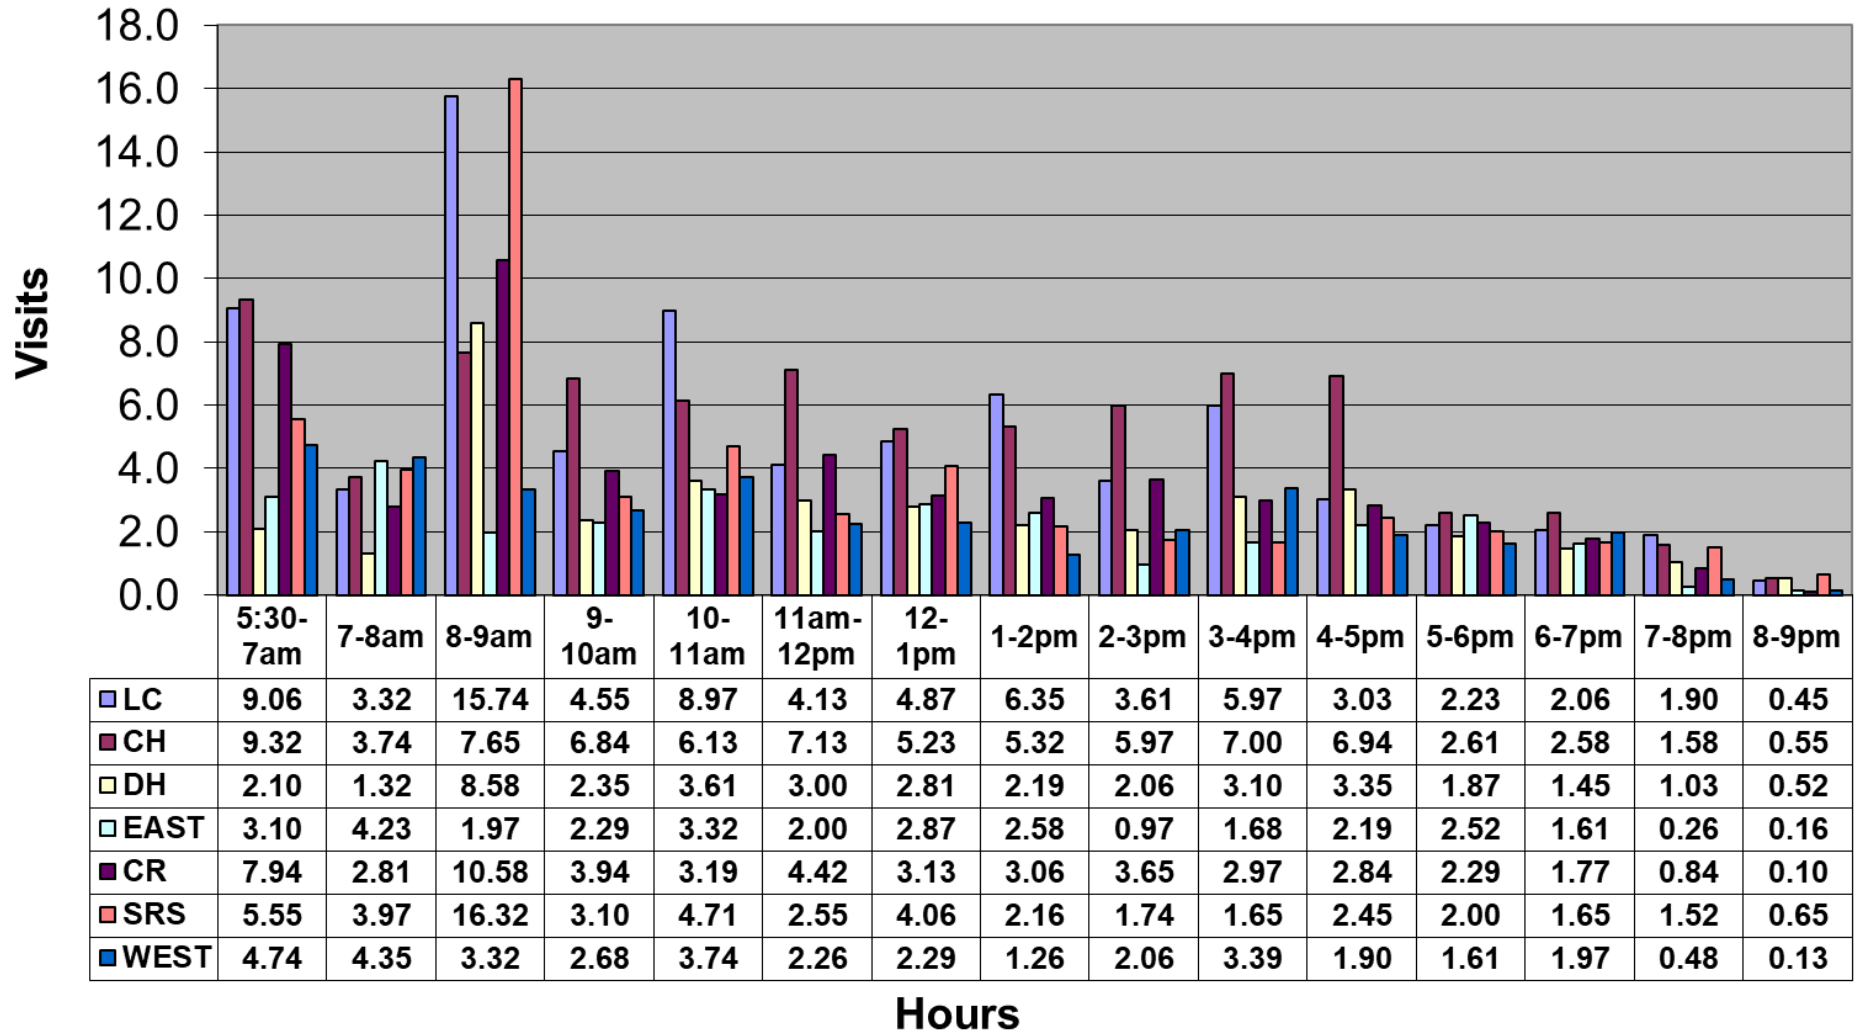

## August 2018 - Pool Use by Hour - Major Centers

	LC	CH	DH	EC	CR	SRS	WEST
<b>Total Visits</b>	2364	2436	1220	984	1659	1676	1122
<b>Avg Daily</b>	76	79	39	32	54	54	36
<b>Avg Hourly</b>	4.92	5.07	2.54	2.05	3.45	3.49	2.34

### August 2018 - Satellite Centers - Pool Use by Hour

### Visits By Hour

	ABN	ABS	CP1	CP2	CV	MV
Total Visits	842	1247	1007	1327	465	686
Avg Visits Per Day	27.16	40.23	32.48	42.81	31.00	22.13
Avg Visits Per Hour	1.75	2.60	2.10	2.76	2.00	1.43