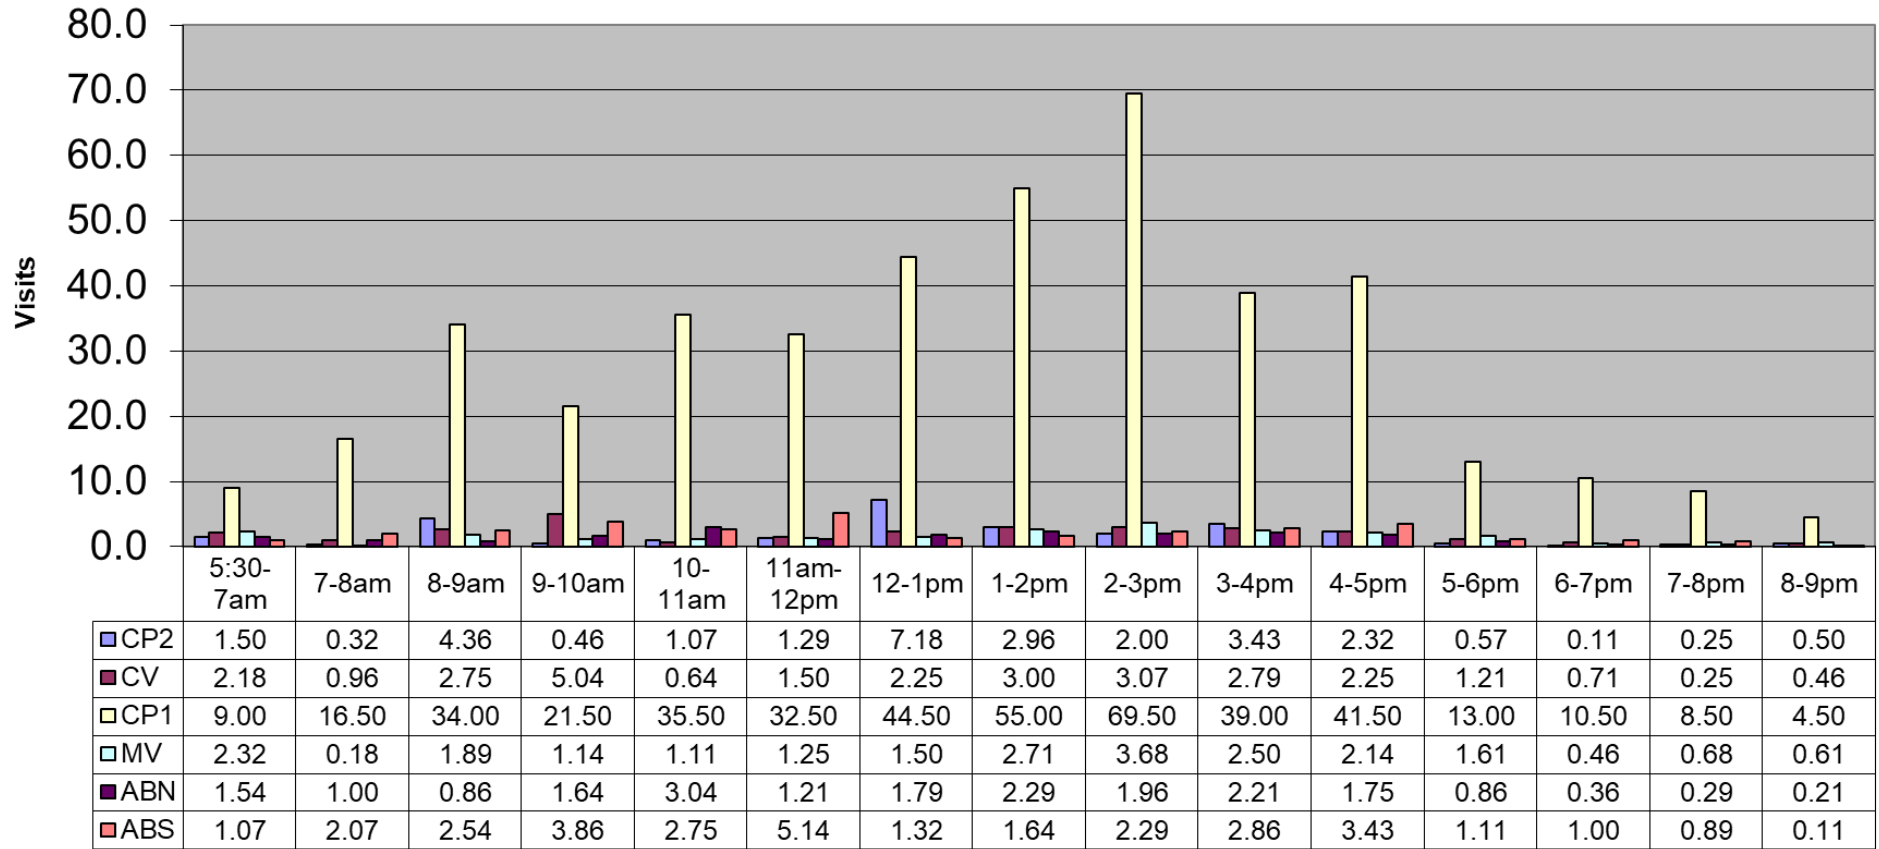

Feburary 2018 - Pool Use by Hour - Major Centers

	LC	CH	DH	EC	CR	SRS	WEST
Total Visits	2203	1809	1522	1090	2518	1479	936
Avg Daily	79	65	54	39	90	53	33
Avg Hourly	5.08	4.17	3.51	2.51	5.80	3.41	2.16

February 2018 - Satellite Centers - Pool Use by Hour

Visits By Hour

	ABN	ABS	CP1	CP2	CV	MV
Total Visits	588	898	870	793	814	666
Avg Visits Per Day	21.00	32.07	31.07	28.32	29.07	23.79
Avg Visits Per Hour	1.31	2.00	1.94	1.76	1.81	1.48