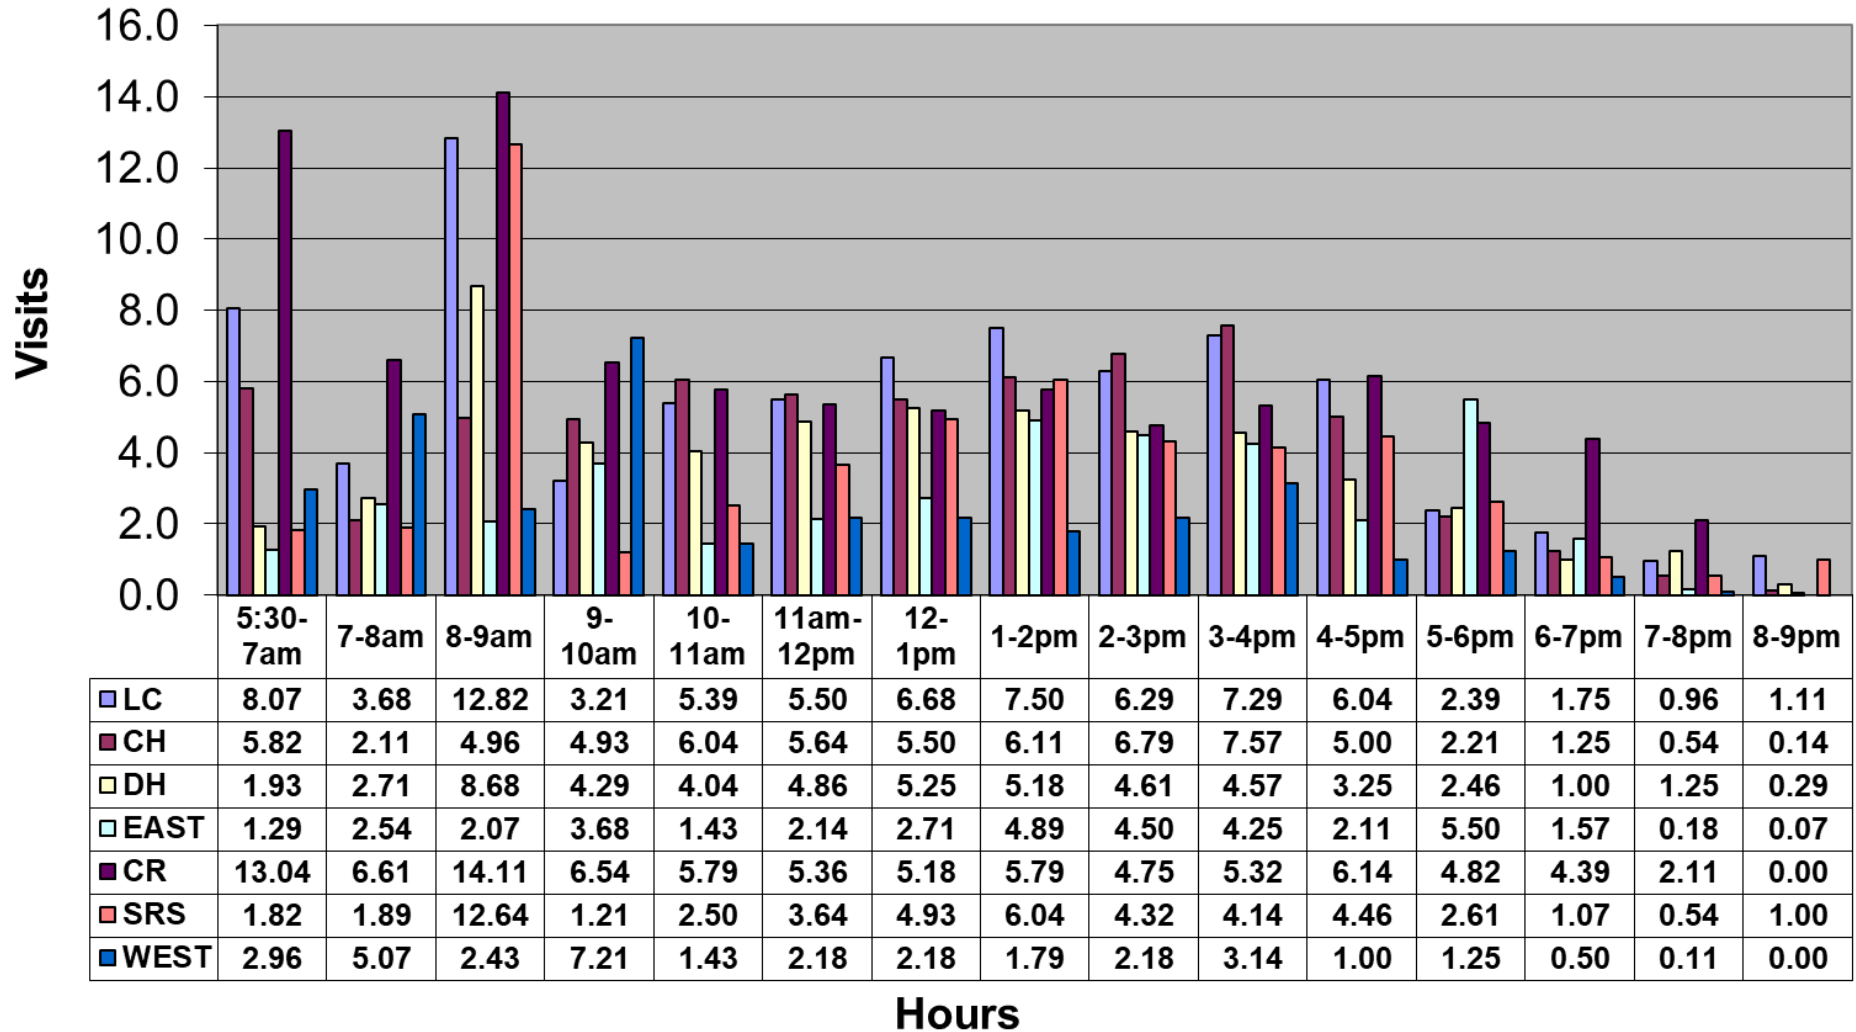

Feburary 2018 - Pool Use by Hour - Major Centers

	LC	CH	DH	EC	CR	SRS	WEST
Total Visits	2203	1809	1522	1090	2518	1479	936
Avg Daily	79	65	54	39	90	53	33
Avg Hourly	5.08	4.17	3.51	2.51	5.80	3.41	2.16

February 2018 - Satellite Centers - Pool Use by Hour

Visits By Hour

	ABN	ABS	CP1	CP2	CV	MV
Total Visits	588	898	870	793	814	666
Avg Visits Per Day	21.00	32.07	31.07	28.32	29.07	23.79
Avg Visits Per Hour	1.31	2.00	1.94	1.76	1.81	1.48