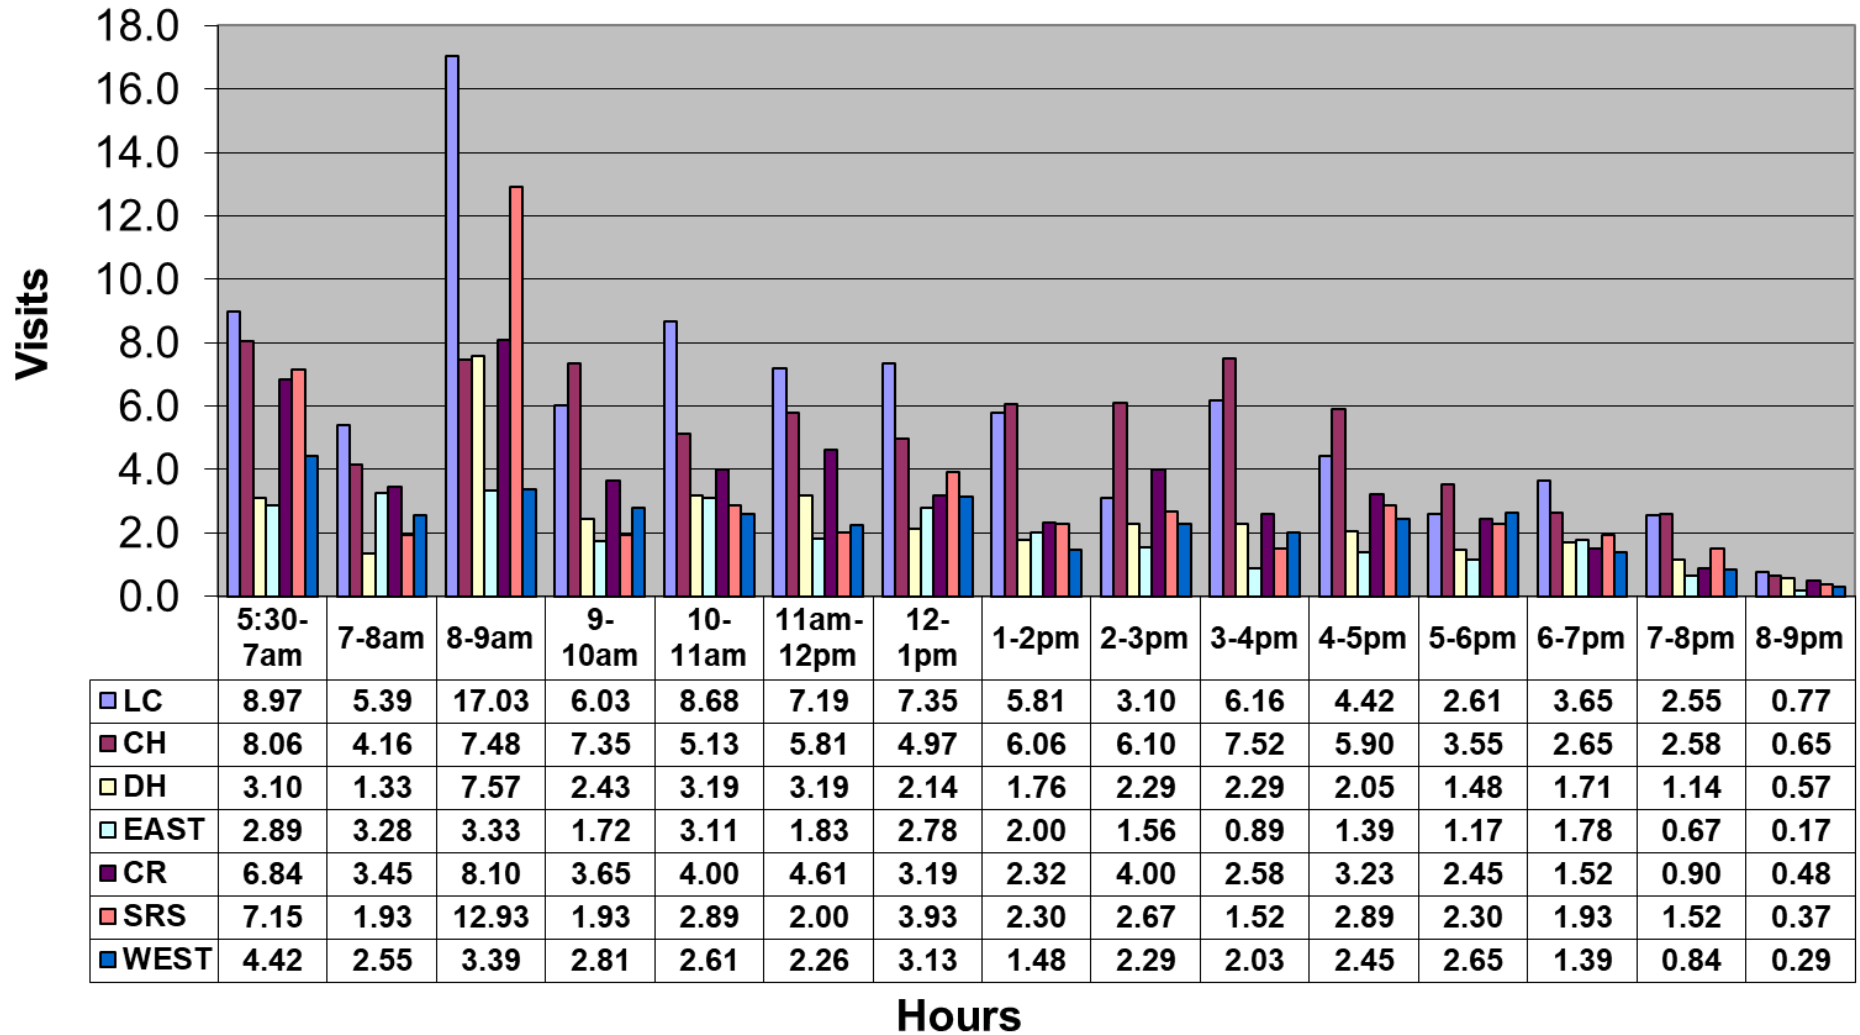

## July 2018 - Pool Use by Hour - Major Centers

	LC	CH	DH	EC	CR	SRS	WEST
<b>Total Visits</b>	2781	2417	761	514	1591	1302	1072
<b>Avg Daily</b>	90	78	36	29	51	48	35
<b>Avg Hourly</b>	5.79	5.03	2.34	1.84	3.31	3.11	2.23

## July 2018 - Satellite Centers - Pool Use by Hour

### Visits By Hour

	ABN	ABS	CP1	CP2	CV	MV
Total Visits	884	1109	1014	1336	255	751
Avg Visits Per Day	28.52	35.77	32.71	43.10	31.88	24.23
Avg Visits Per Hour	1.84	2.31	2.11	2.78	2.06	1.56