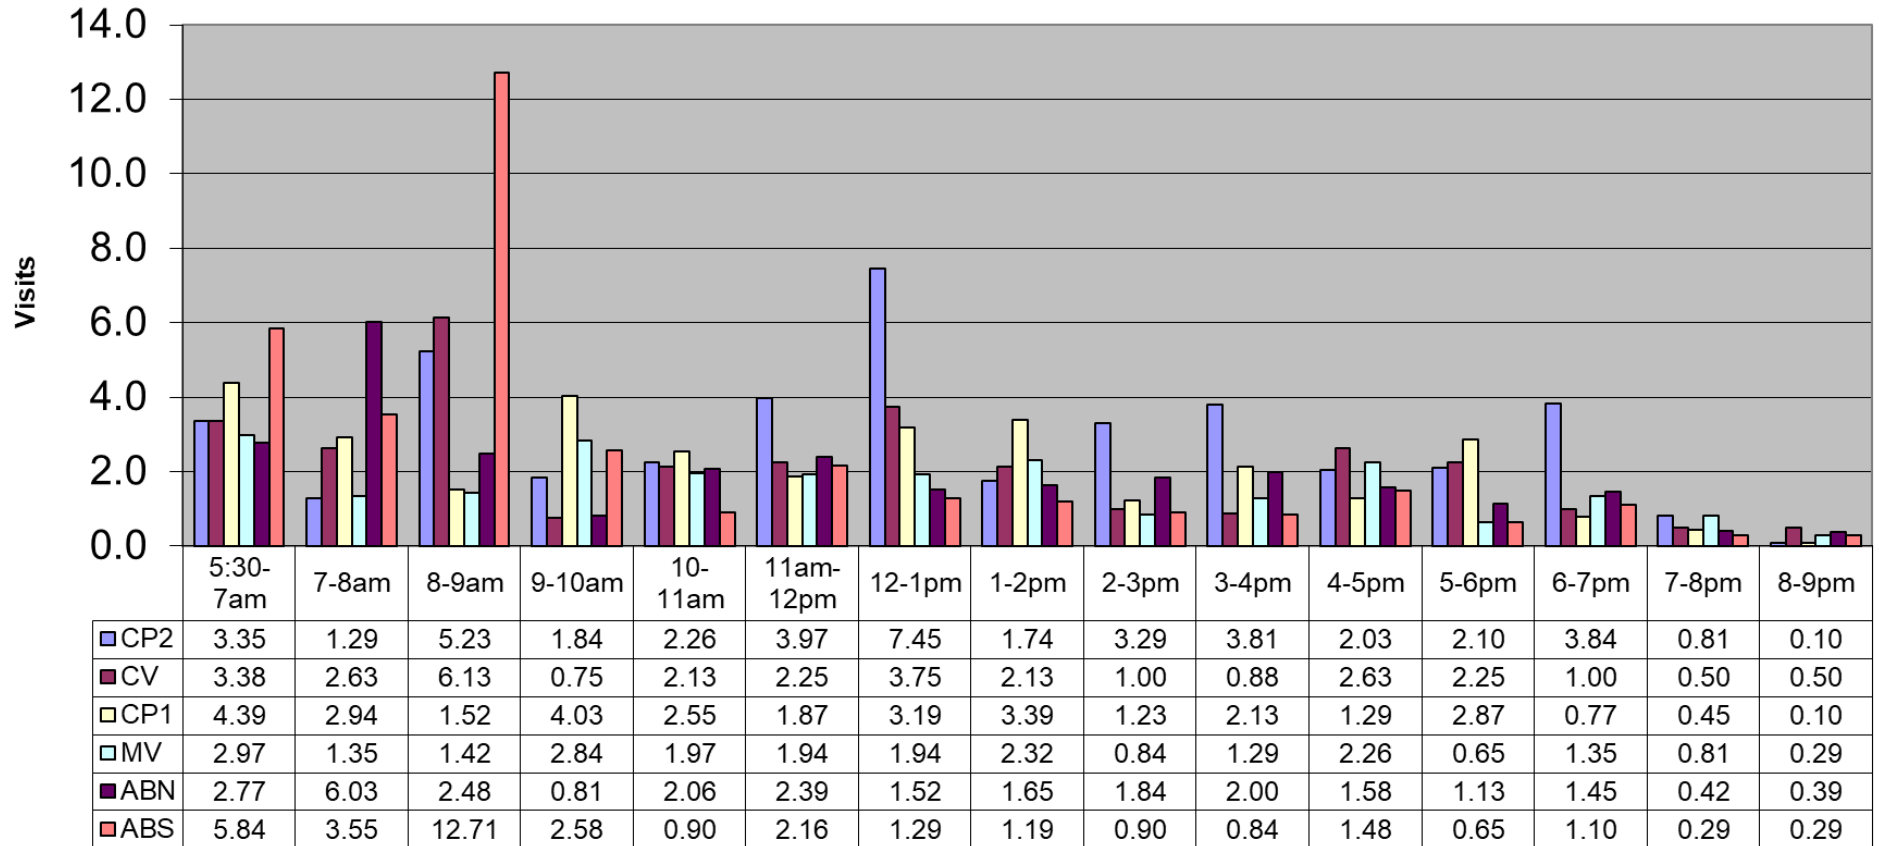

## July 2018 - Pool Use by Hour - Major Centers

	LC	CH	DH	EC	CR	SRS	WEST
<b>Total Visits</b>	2781	2417	761	514	1591	1302	1072
<b>Avg Daily</b>	90	78	36	29	51	48	35
<b>Avg Hourly</b>	5.79	5.03	2.34	1.84	3.31	3.11	2.23

## July 2018 - Satellite Centers - Pool Use by Hour

### Visits By Hour

	ABN	ABS	CP1	CP2	CV	MV
Total Visits	884	1109	1014	1336	255	751
Avg Visits Per Day	28.52	35.77	32.71	43.10	31.88	24.23
Avg Visits Per Hour	1.84	2.31	2.11	2.78	2.06	1.56