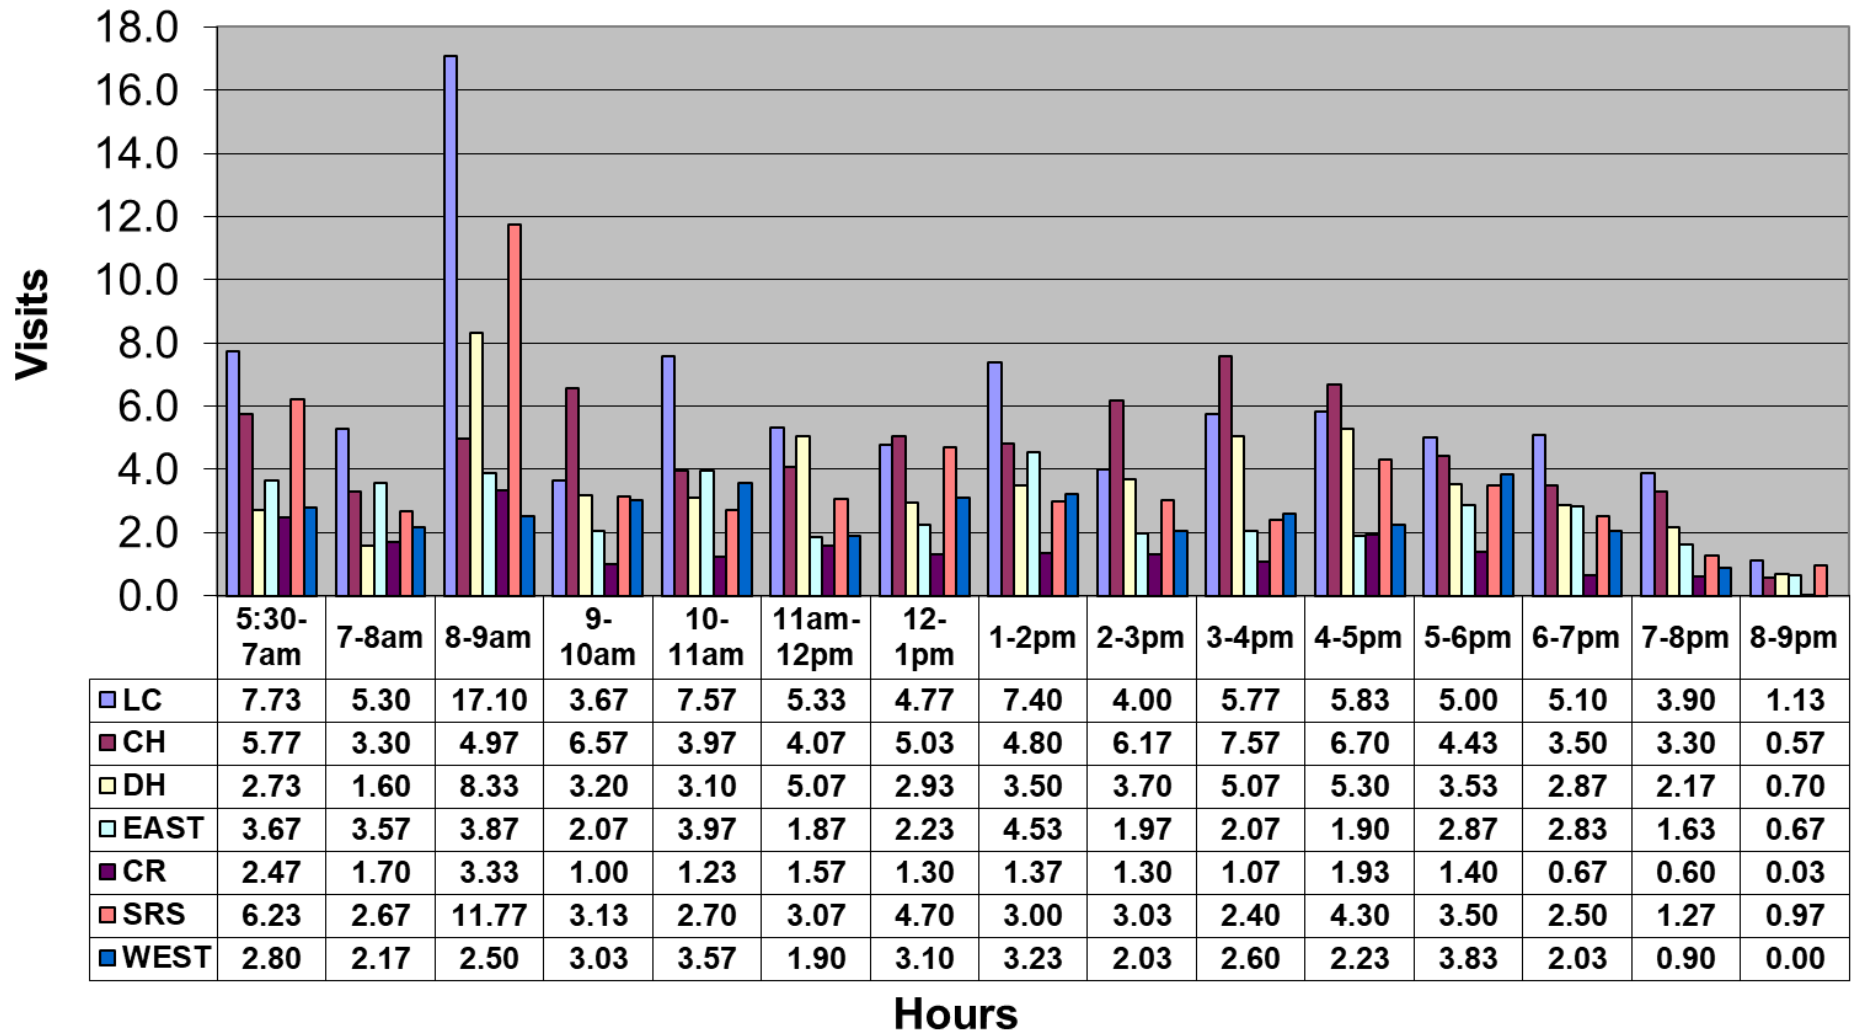

June 2018 - Pool Use by Hour - Major Centers

	LC	CH	DH	EC	CR	SRS	WEST
Total Visits	2688	2121	1614	1191	629	1657	1078
Avg Daily	90	71	54	40	21	55	36
Avg Hourly	5.78	4.56	3.47	2.56	1.35	3.56	2.32

June 2018 - Satellite Centers - Pool Use by Hour

Visits By Hour

	ABN	ABS	CP1	CP2	CV	MV
Total Visits	936	1229	1204	1203	879	719
Avg Visits Per Day	31.20	40.97	40.13	40.10	29.30	23.97
Avg Visits Per Hour	2.01	2.64	2.59	2.59	1.89	1.55