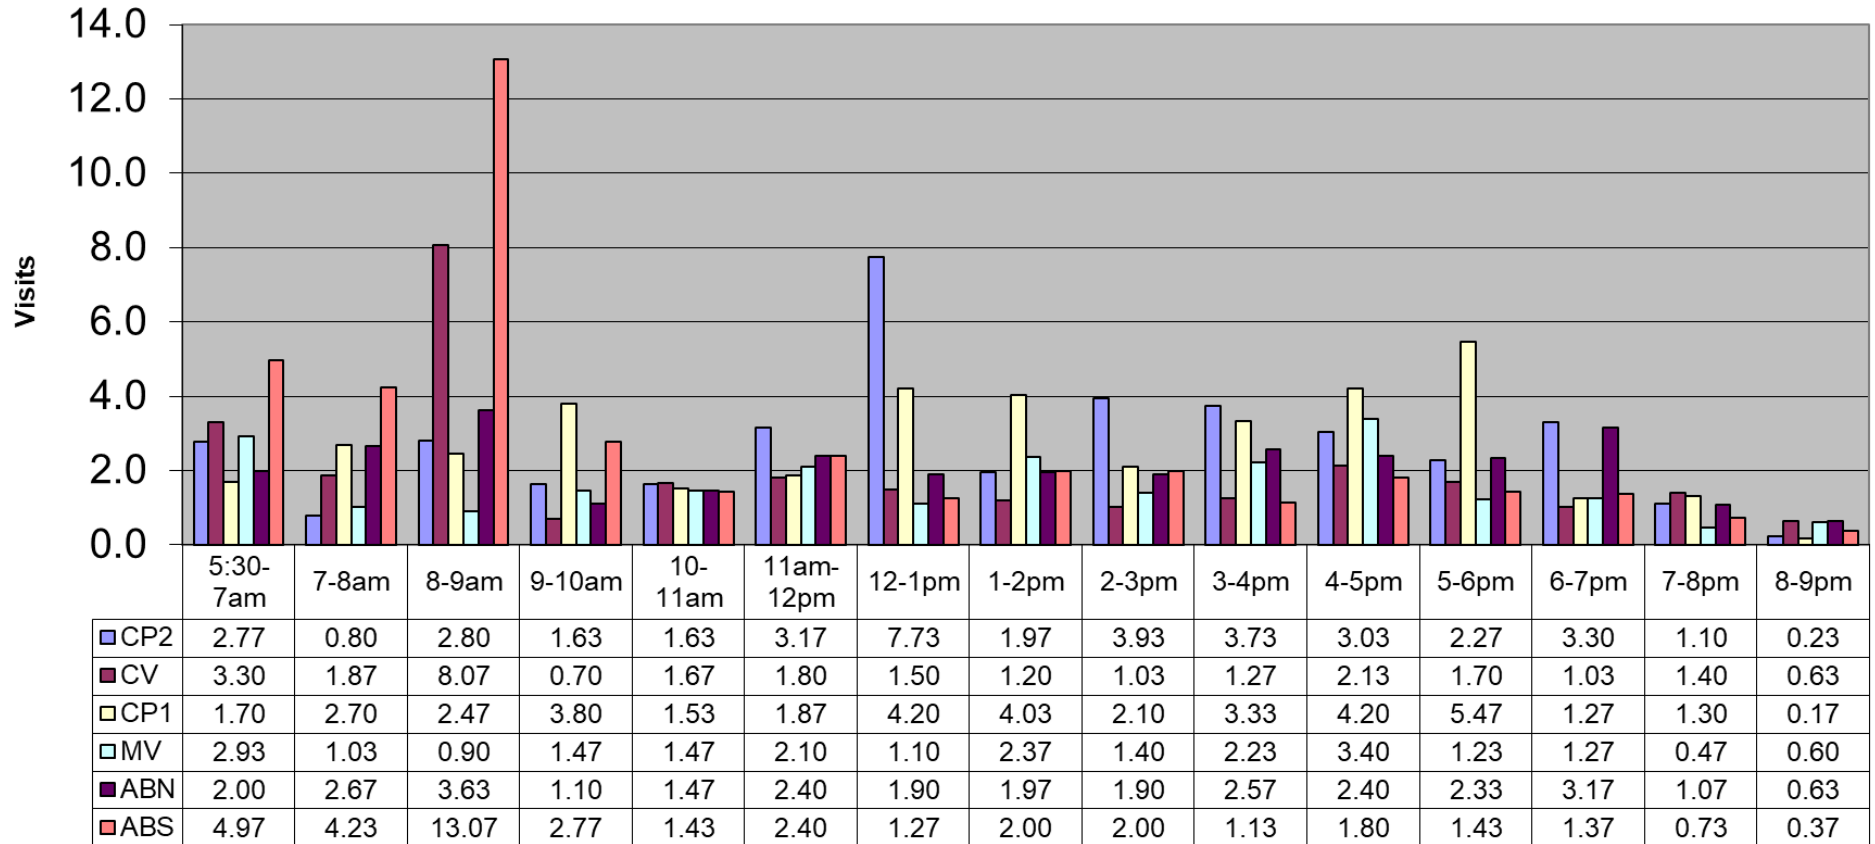

June 2018 - Pool Use by Hour - Major Centers

	LC	CH	DH	EC	CR	SRS	WEST
Total Visits	2688	2121	1614	1191	629	1657	1078
Avg Daily	90	71	54	40	21	55	36
Avg Hourly	5.78	4.56	3.47	2.56	1.35	3.56	2.32

June 2018 - Satellite Centers - Pool Use by Hour

Visits By Hour

	ABN	ABS	CP1	CP2	CV	MV
Total Visits	936	1229	1204	1203	879	719
Avg Visits Per Day	31.20	40.97	40.13	40.10	29.30	23.97
Avg Visits Per Hour	2.01	2.64	2.59	2.59	1.89	1.55