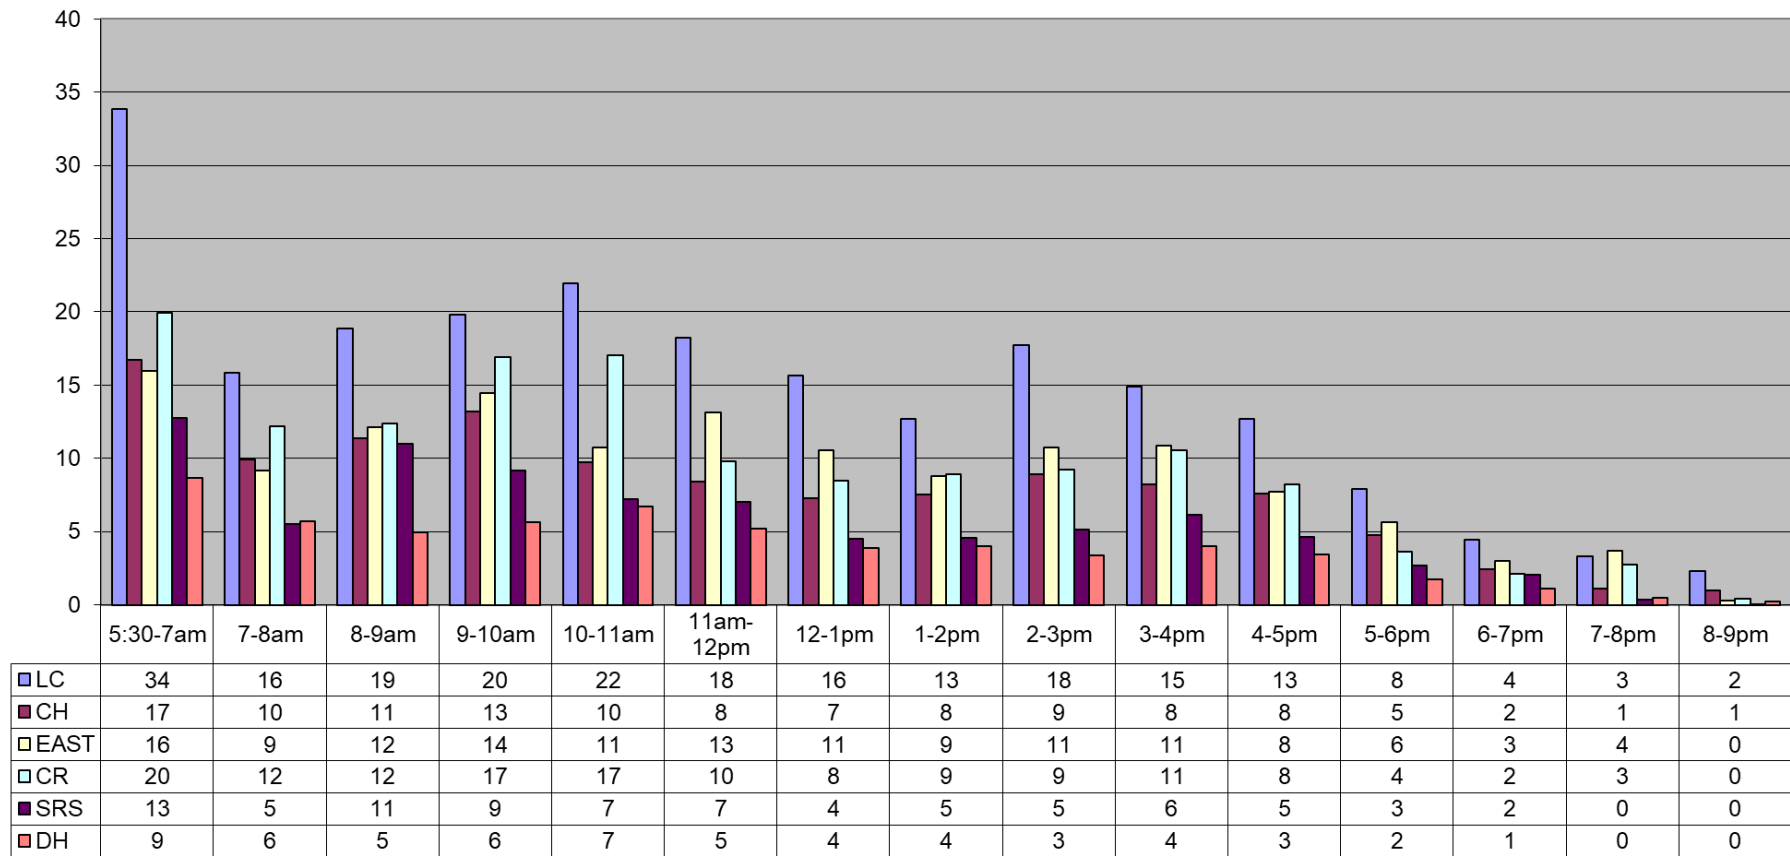

### January 2019 Fitness Room Use By Hour

Average - All Fitness by: Hr	108	58	71	79	73	62	50	47	55	55	44	26	15	12	4
Visits	LC	CH	EAST	CR	SRS	DH	Total (All CTRS)								
Tot Month	6829	3663	4239	4420	2565	1832	23548								
v Per Day	220.3	118.2	136.7	142.6	82.7	59.1	759.6								
Av Hr	14.2	7.6	8.8	9.2	5.3	3.8	49.0								