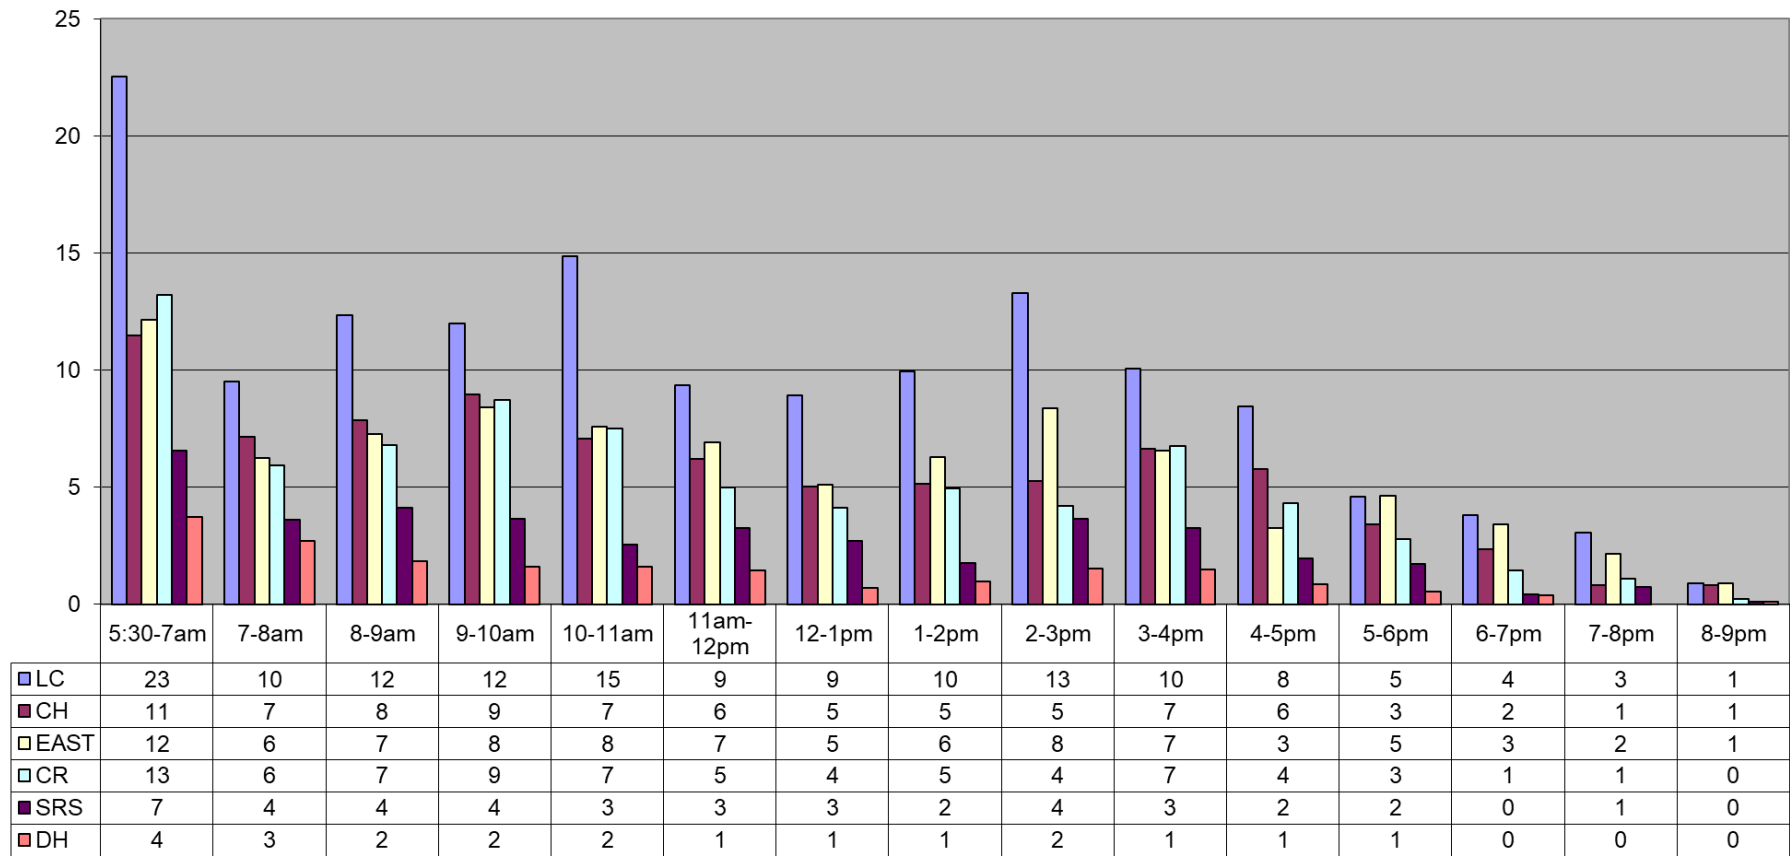

July 2019 Fitness Room Use By Hour

Average - All Fitness by: Hr	70	35	40	43	41	32	26	29	36	35	25	18	12	8	3
Visits	LC	CH	EAST	CR	SRS	DH	Total (All CTRS)								
Tot Month	4451	2601	2762	2385	1239	598	14036								
v Per Day	143.6	83.9	89.1	76.9	40.0	19.3	452.8								
Av Hr	9.3	5.4	5.7	5.0	2.6	1.2	29.2								