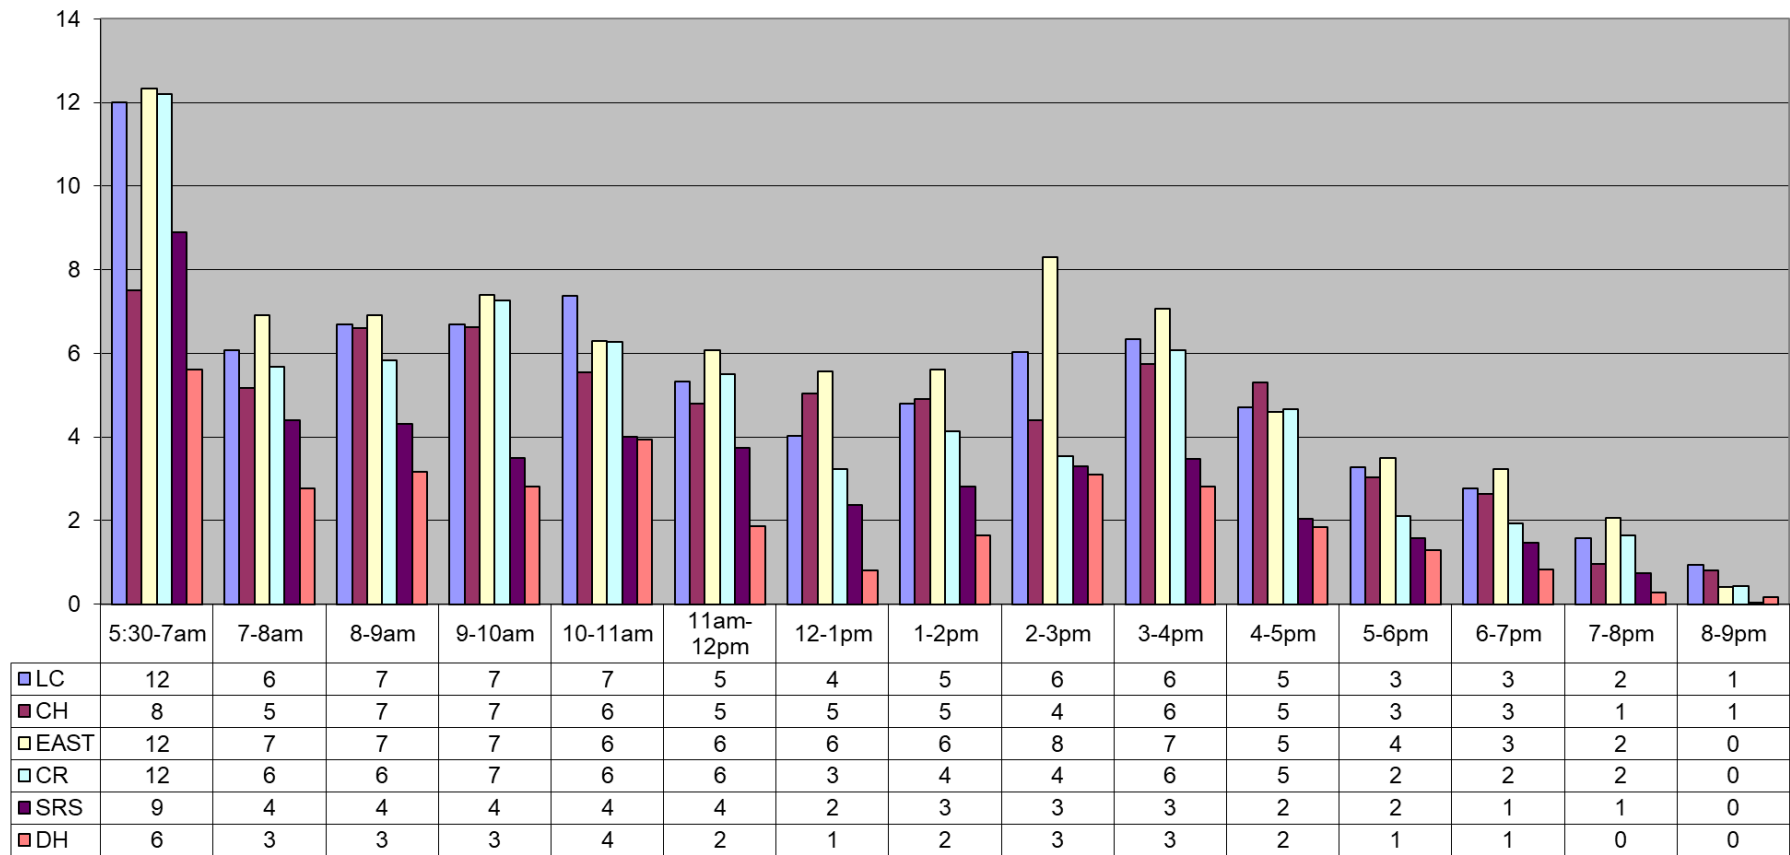

### June 2019 Fitness Room Use By Hour

Average - All Fitness by: Hr	59	31	34	34	33	27	21	24	29	31	23	15	13	7	3
Visits	LC	CH	EAST	CR	SRS	DH	Total (All CTRS)								
Tot Month	2358	2071	2587	2114	1398	986	11514								
v Per Day	78.6	69.0	86.2	70.5	46.6	32.9	383.8								
Av Hr	5.1	4.5	5.6	4.5	3.0	2.1	24.8								