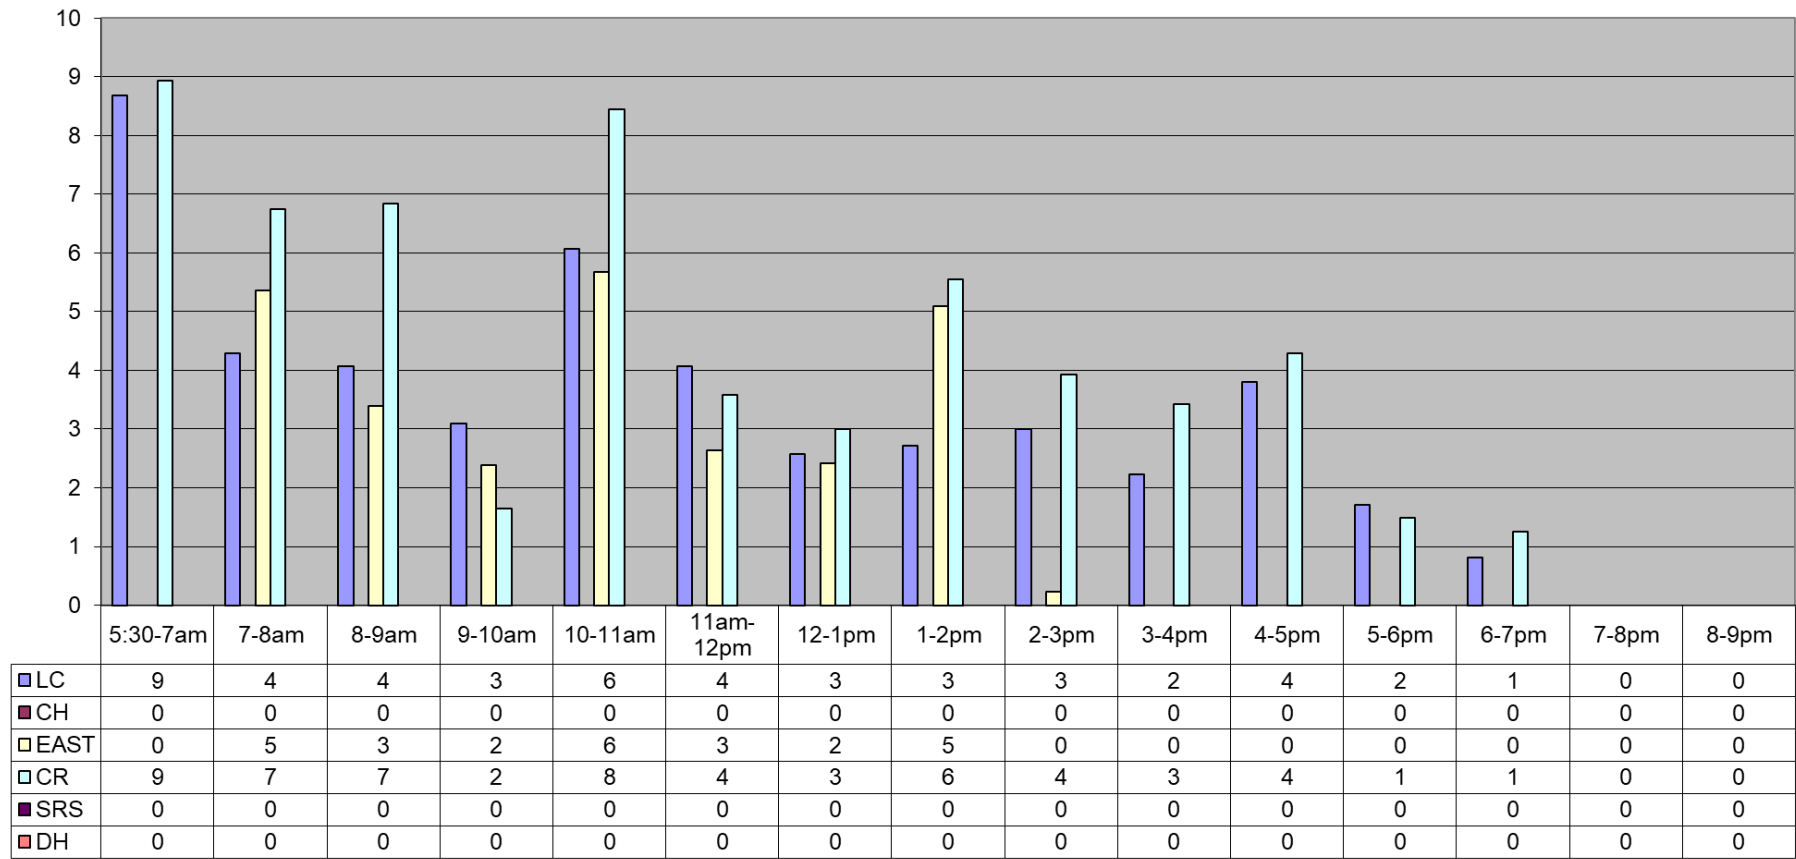

December 2020 Fitness Room Use By Hour

Average - All Fitness by: Hr	18	16	14	7	20	10	8	13	7	6	8	3	2	0	0
Visits	LC	CH	EAST	CR	SRS	DH	Total (All CTRS)								
Tot Month	1460	0	843	1833	0	0	4136								
v Per Day	47.1	0.0	27.2	59.1	0.0	0.0	133.4								
Av Hr	3.6	0.0	3.9	4.5	0.0	0.0	8.6								