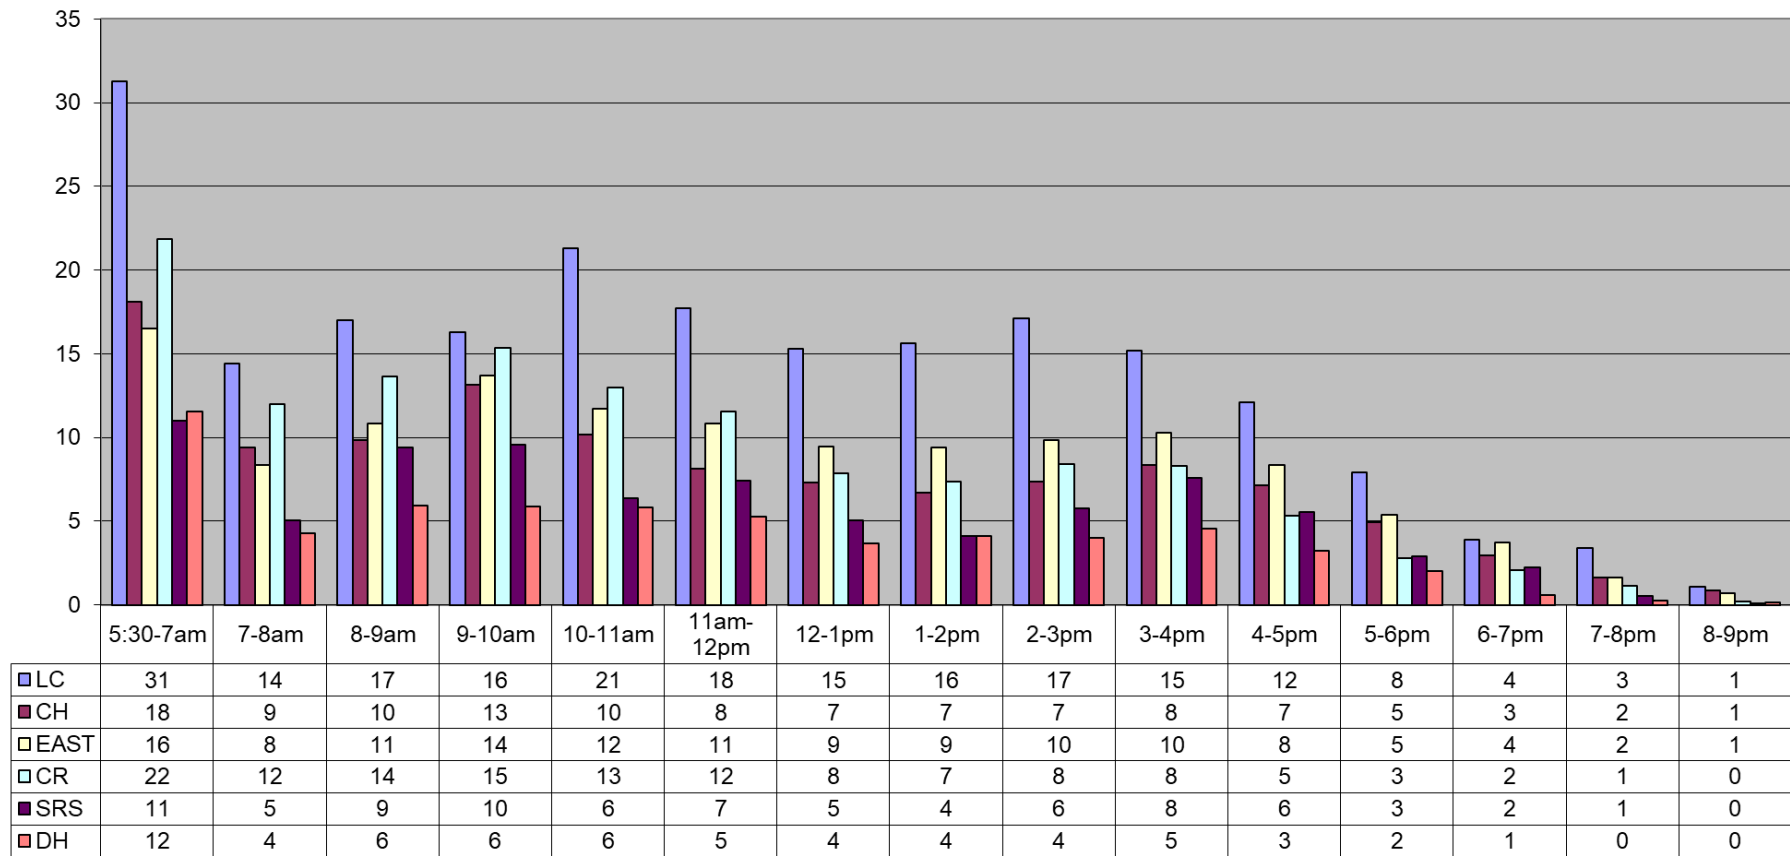

January 2020 Fitness Room Use By Hour

Average - All Fitness by: Hr	110	53	67	74	68	61	49	47	52	54	42	26	15	9	3
Visits	LC	CH	EAST	CR	SRS	DH	Total (All CTRS)								
Tot Month	6496	3599	4050	4052	2558	1898	22653								
v Per Day	209.5	116.1	130.6	130.7	82.5	61.2	730.7								
Av Hr	13.5	7.5	8.4	8.4	5.3	4.0	47.1								