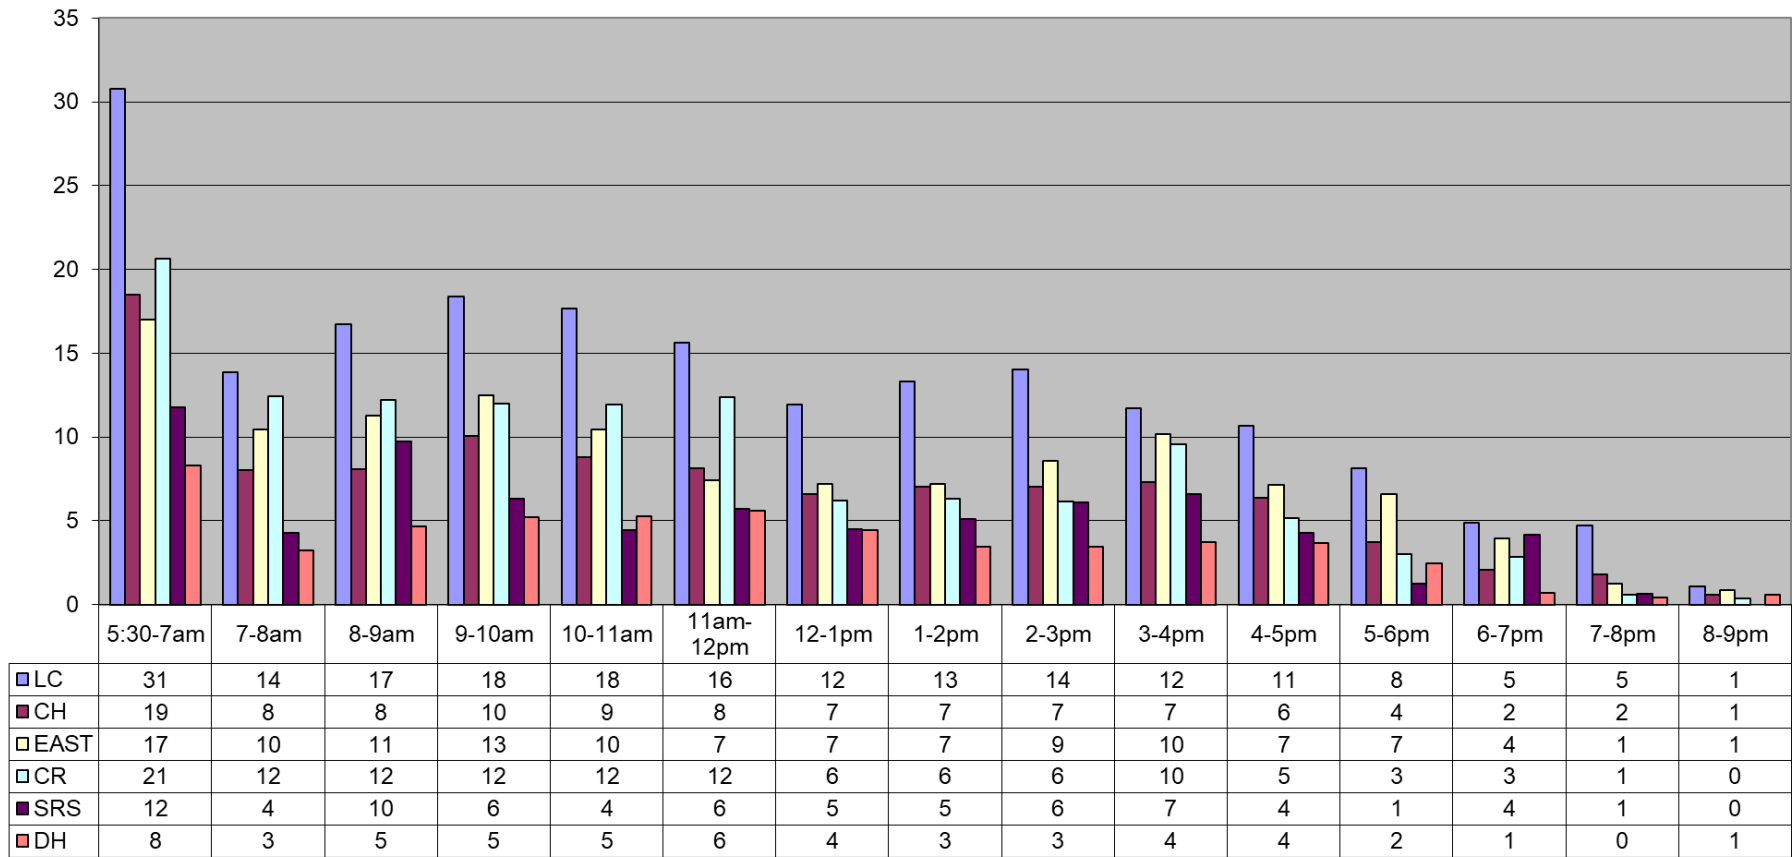

March 2020 Fitness Room Use By Hour

Average - All Fitness by: Hr	107	52	63	64	59	55	41	42	45	49	37	25	19	9	3
Visits	LC	CH	EAST	CR	SRS	DH	Total (All CTRS)								
Tot Month	2707	1455	1707	1704	1046	770	9389								
v Per Day	193.4	103.9	121.9	121.7	74.7	55.0	670.6								
Av Hr	12.5	6.7	7.9	7.9	4.8	3.5	43.3								