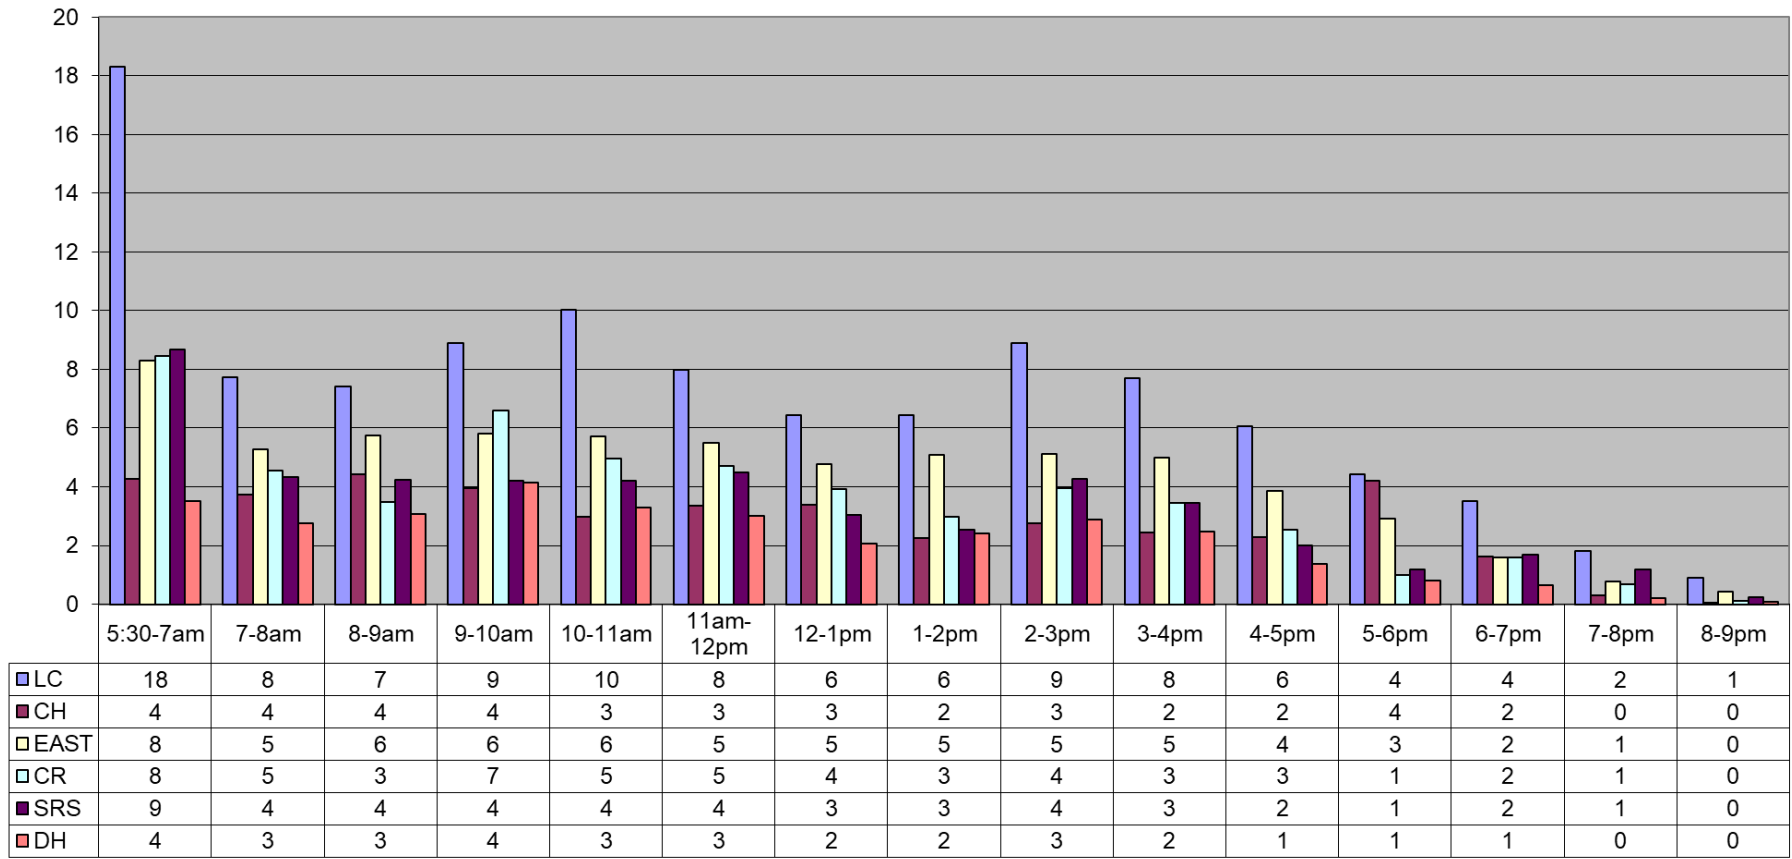

July 2021 Fitness Room Use By Hour

Average - All Fitness by: Hr	52	28	28	34	31	29	24	22	28	25	18	15	11	5	2
Visits	LC	CH	EAST	CR	SRS	DH	Total (All CTRS)								
Tot Month	3305	1301	2042	1643	1540	1012	10843								
v Per Day	106.6	42.0	65.9	53.0	49.7	32.6	349.8								
Av Hr	6.9	2.7	4.2	3.4	3.2	2.1	22.6								