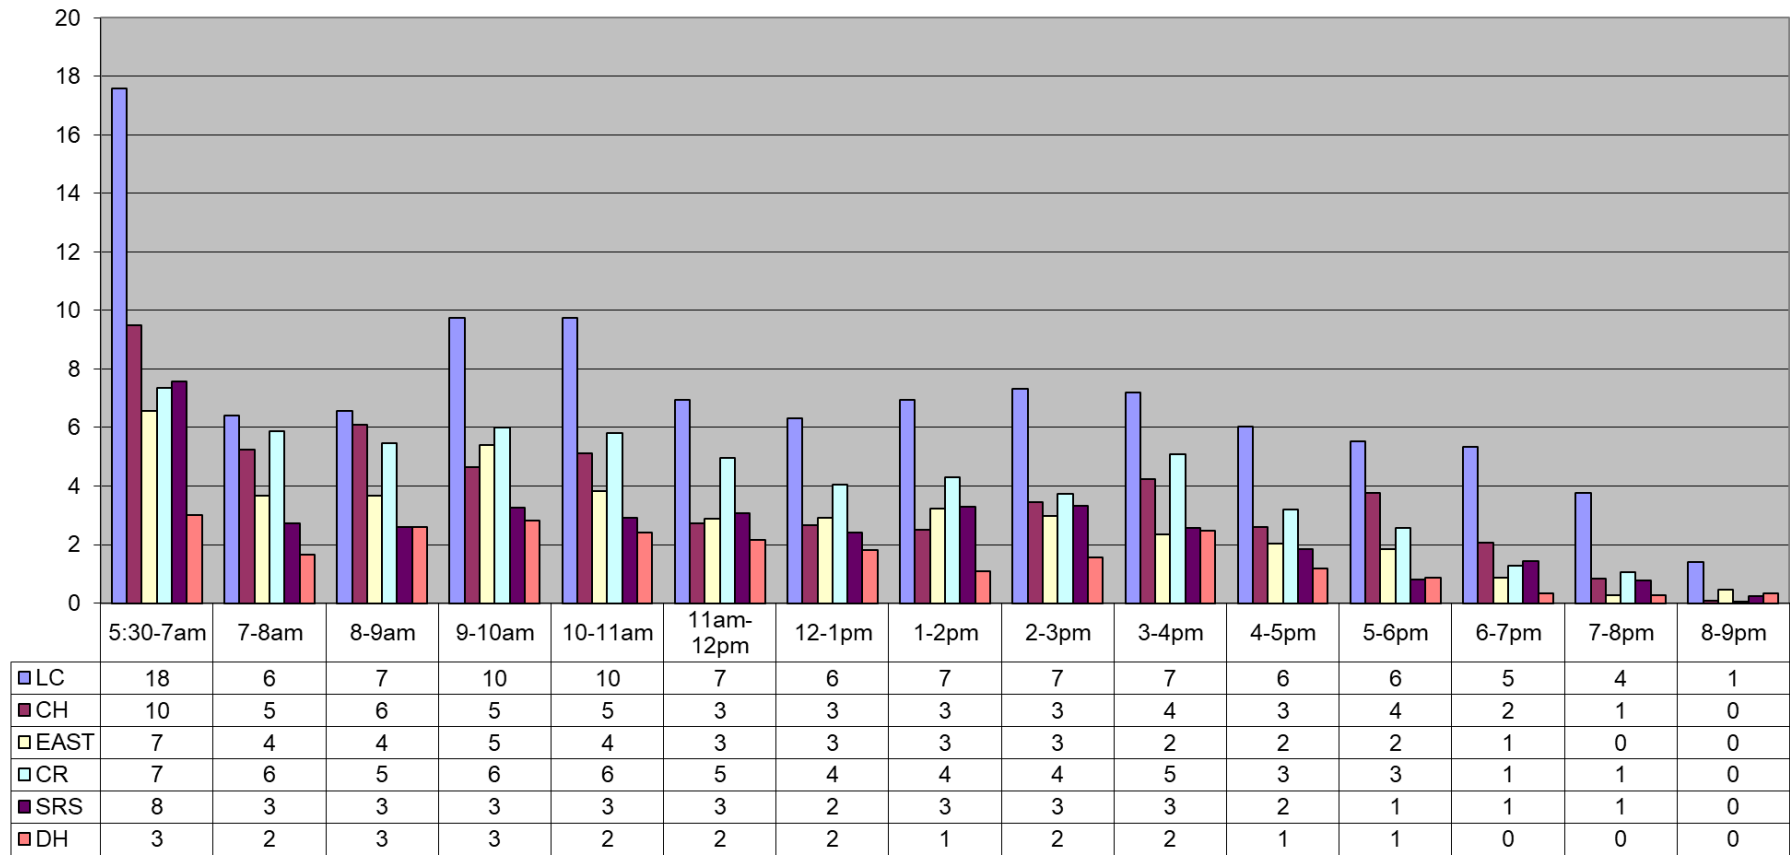

### June 2021 Fitness Room Use By Hour

Average - All Fitness by: Hr	52	26	27	32	30	23	20	21	22	24	17	15	11	7	3
Visits	LC	CH	EAST	CR	SRS	DH	Total (All CTRS)								
Tot Month	3204	1665	1287	1823	1164	737	9880								
v Per Day	106.8	55.5	42.9	60.8	38.8	24.6	329.3								
Av Hr	6.9	3.6	2.8	3.9	2.5	1.6	21.2								