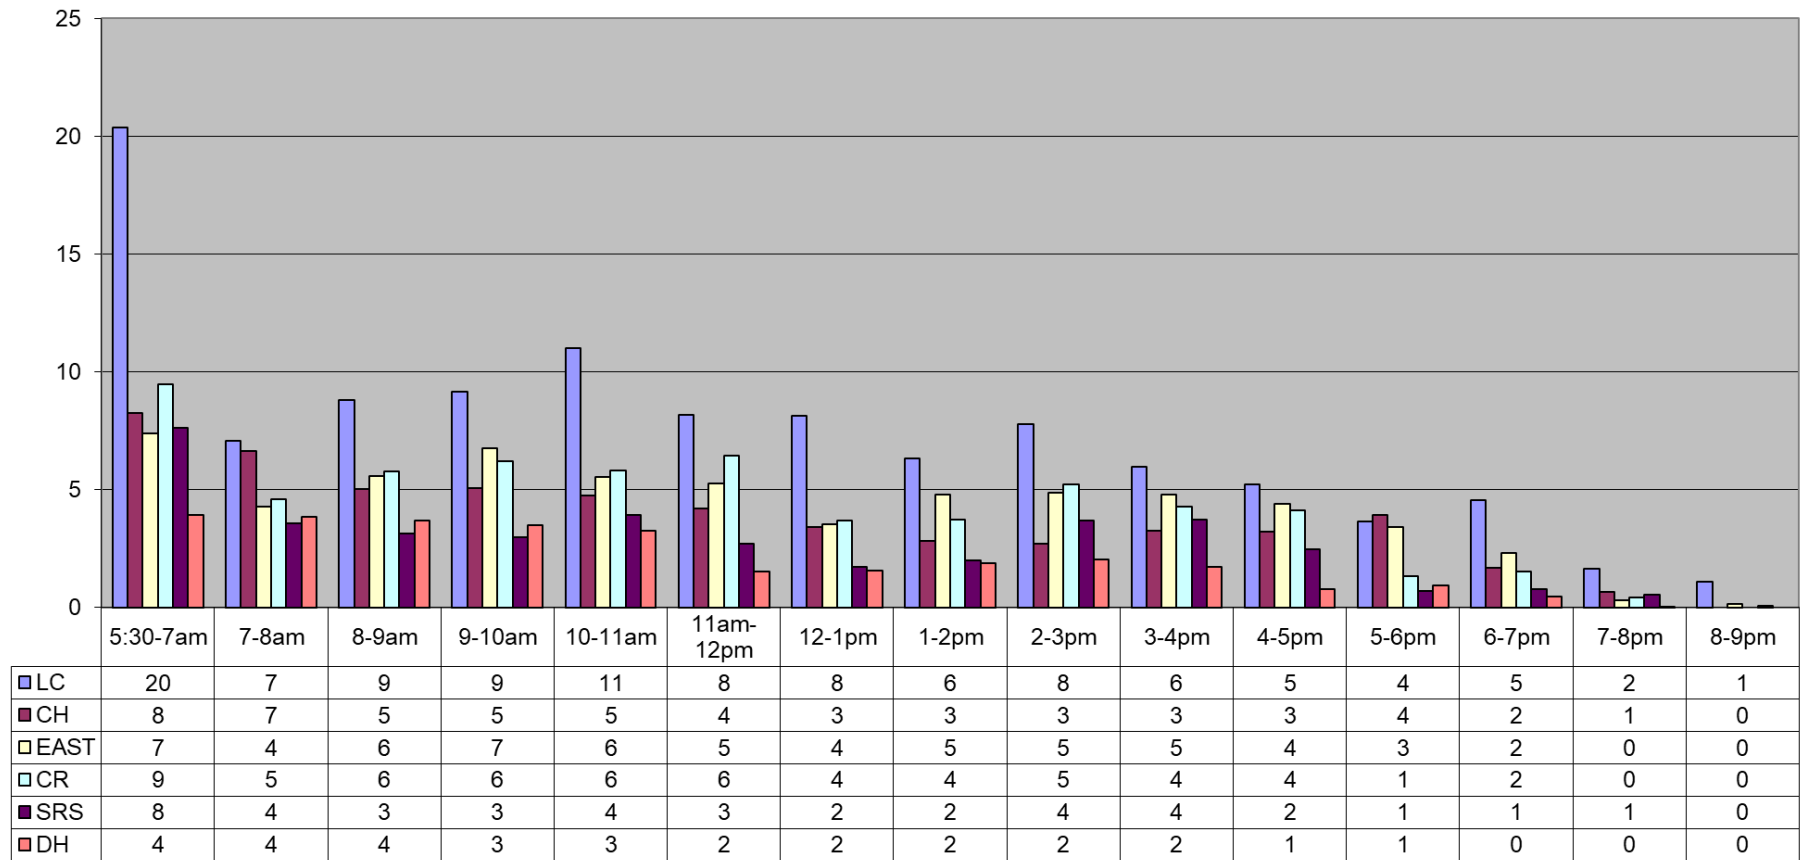

September 2021 Fitness Room Use By Hour

Average - All Fitness by: Hr	57	30	32	34	34	28	22	22	26	24	20	14	11	4	1
Visits	LC	CH	EAST	CR	SRS	DH	Total (All CTRS)								
Tot Month	3266	1665	1898	1873	1186	871	10759								
v Per Day	108.9	55.5	63.3	62.4	39.5	29.0	358.6								
Av Hr	7.0	3.6	4.1	4.0	2.6	1.9	23.1								