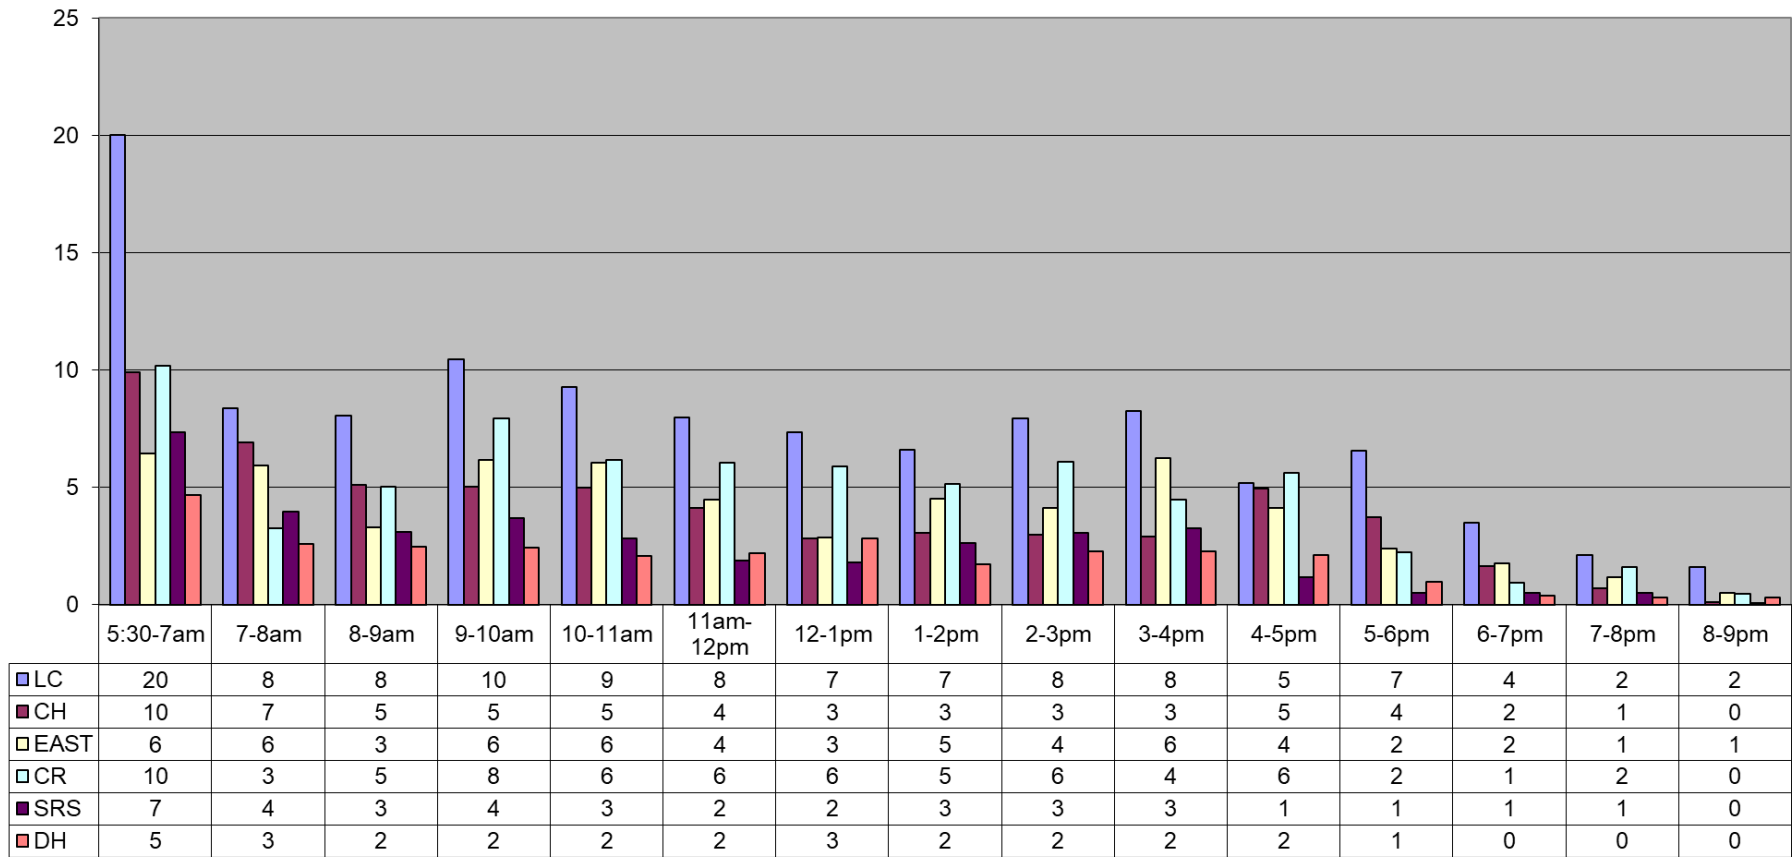

June 2022 Fitness Room Use By Hour

Average - All Fitness by: Hr	59	31	27	36	31	27	24	24	26	27	23	16	9	6	3
Visits	LC	CH	EAST	CR	SRS	DH	Total (All CTRS)								
Tot Month	3394	1766	1800	2130	1086	884	11060								
v Per Day	113.1	58.9	60.0	71.0	36.2	29.5	368.7								
Av Hr	7.3	3.8	3.9	4.6	2.3	1.9	23.8								