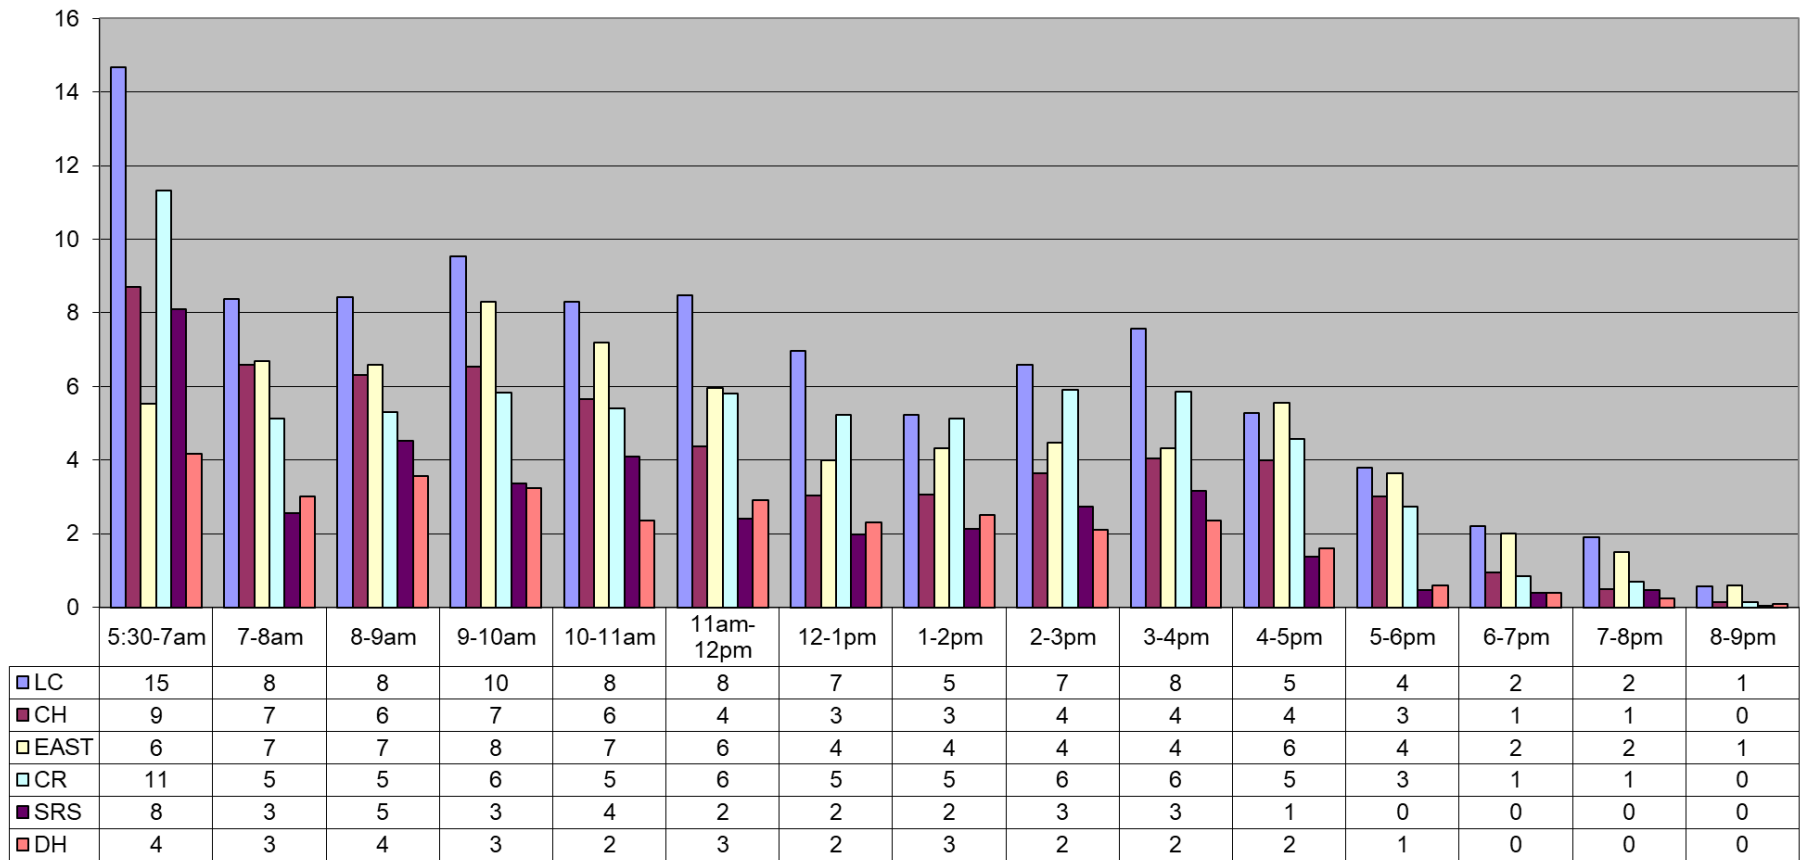

September 2022 Fitness Room Use By Hour

Average - All Fitness by: Hr	53	32	35	37	33	30	24	22	25	27	22	14	7	5	2
Visits	LC	CH	EAST	CR	SRS	DH	Total (All CTRS)								
Tot Month	2936	1815	2122	2097	1134	943	11047								
v Per Day	97.9	60.5	70.7	69.9	37.8	31.4	368.2								
Av Hr	6.3	3.9	4.6	4.5	2.4	2.0	23.8								