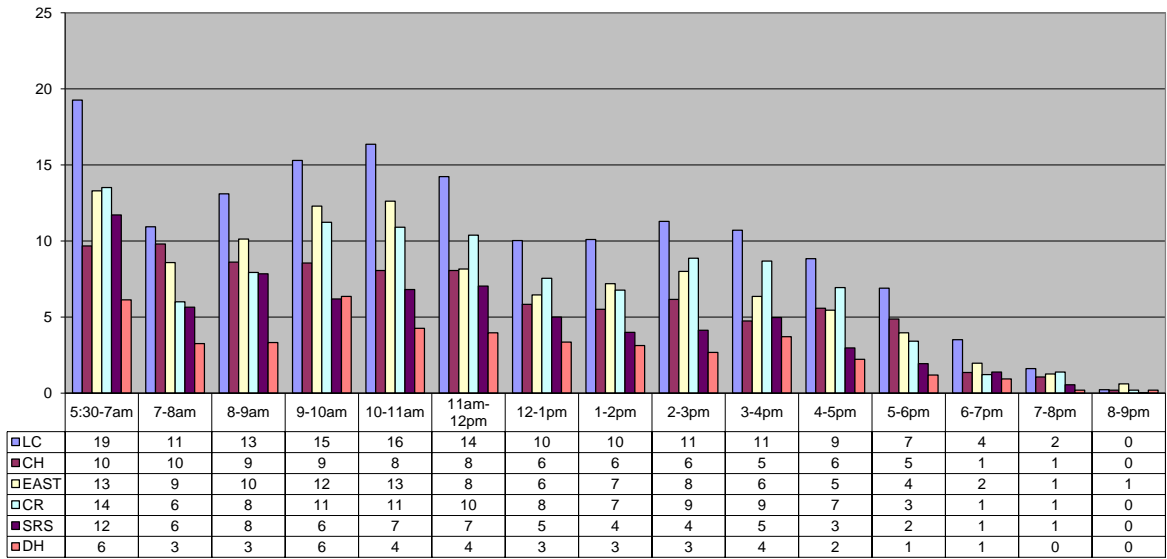

Jan 2023 Fitness Room Use By Hour

Average - All Fitness by: Hr	74	44	51	60	59	52	38	37	41	39	32	22	10	6	1
Visits	LC	CH	EAST	CR	SRS	DH	Total (All CTRS)								
Tot Month	4724	2731	3296	3255	2176	1392	17574								
v Per Day	152.4	88.1	106.3	105.0	70.2	44.9	566.9								
Av Hr	9.8	5.7	6.9	6.8	4.5	2.9	36.6								